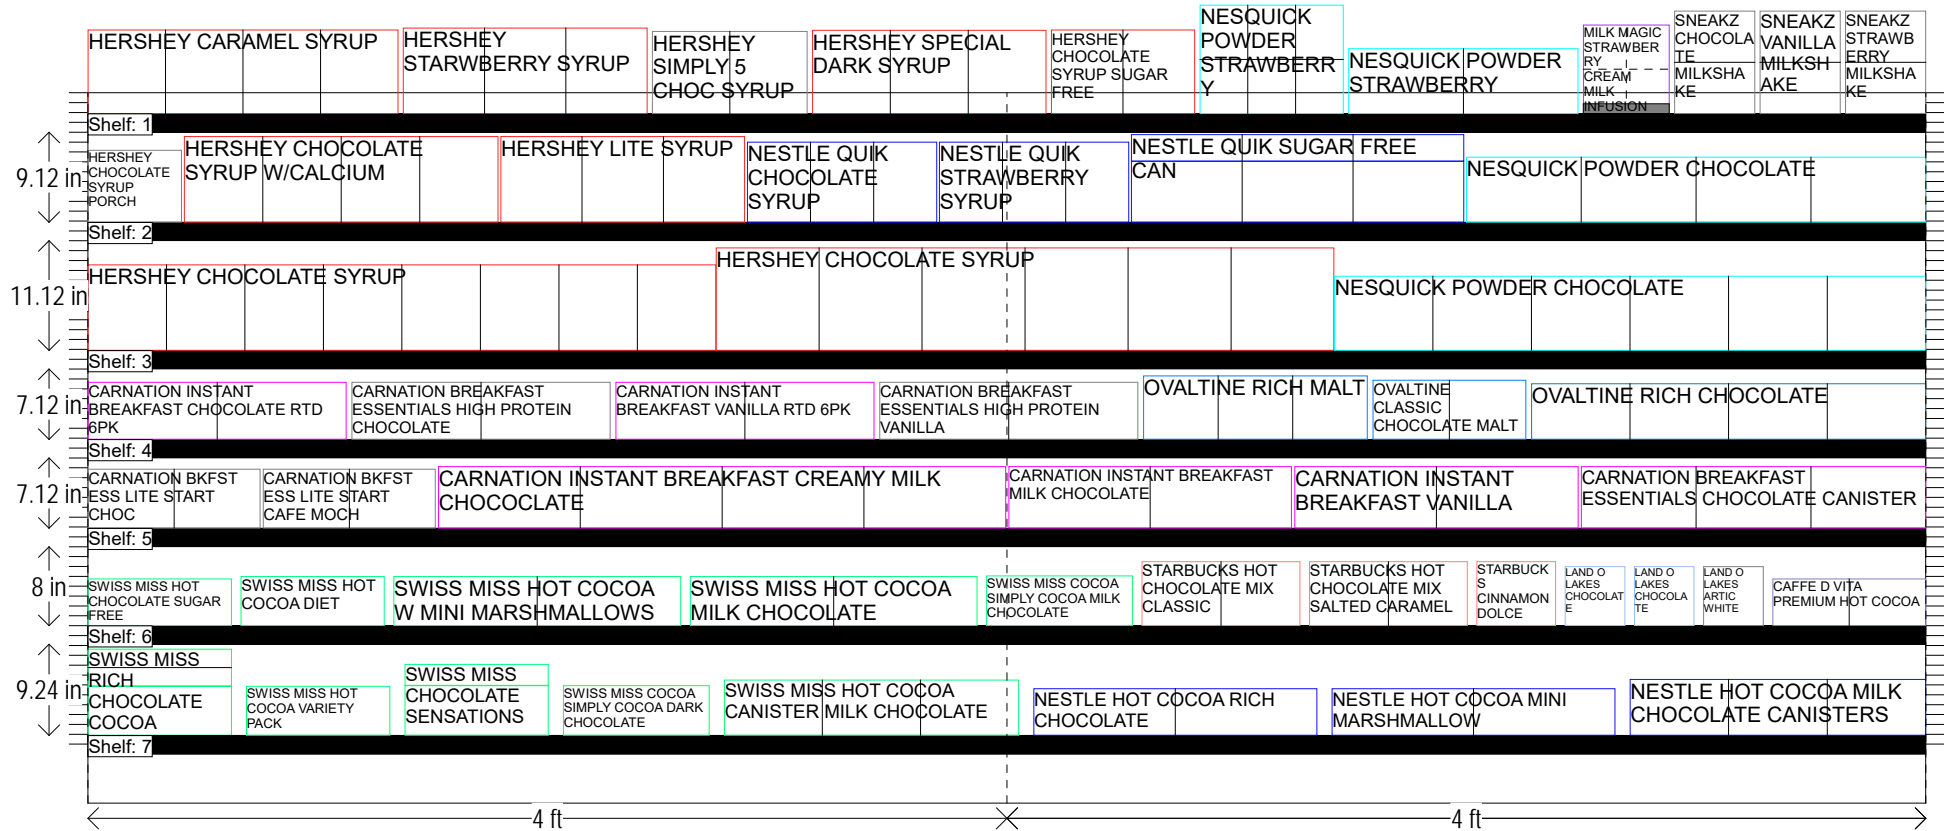

CHOCOLATE SYRUP / HOT CHOCOLATE / DRINKABLE BREAKFAST 8 FT SECTION

CLASS 3 / 4 / 5 STORES

HQ DECA PLANOGRAM

Added: 3400031519/Deleted:
3400031500/Adjusted facing

Left-right	HQ DeCA/MBU PLANOGRAM APPROVED BY CATEGORY MANAGER DARRELL CLARY AND MERCHANDISING SPECIALIST LISA OWENS.
16 MARCH 2017	CAO MUST BE INVOLVED IN THE PROCESS ALONG WITH STORE MANAGEMENT APPROVAL. ITEMS POSITONS MUST N0T BE CHANGE AT ANY TIME.
Chocolate-Syrup-Coco-Mix-8K3-4-5	

CHOCOLATE SYRUP / HOT CHOCOLATE / DRINKABLE BREAKFAST 8 FT SECTION

CLASS 3 / 4 / 5 STORES

HQ DECA PLANOGRAM

Added: 3400031519/Deleted:
3400031500/Adjusted facing

Left-right	HQ DeCA/MBU PLANOGRAM APPROVED BY CATEGORY MANAGER DARRELL CLARY AND MERCHANDISING SPECIALIST LISA OWENS.
16 MARCH 2017	CAO MUST BE INVOLVED IN THE PROCESS ALONG WITH STORE MANAGEMENT APPROVAL. ITEMS POSITONS MUST NOT BE CHANGE AT ANY TIME.
Chocolate-Syrup-Coco-Mix-8K3-4-5	