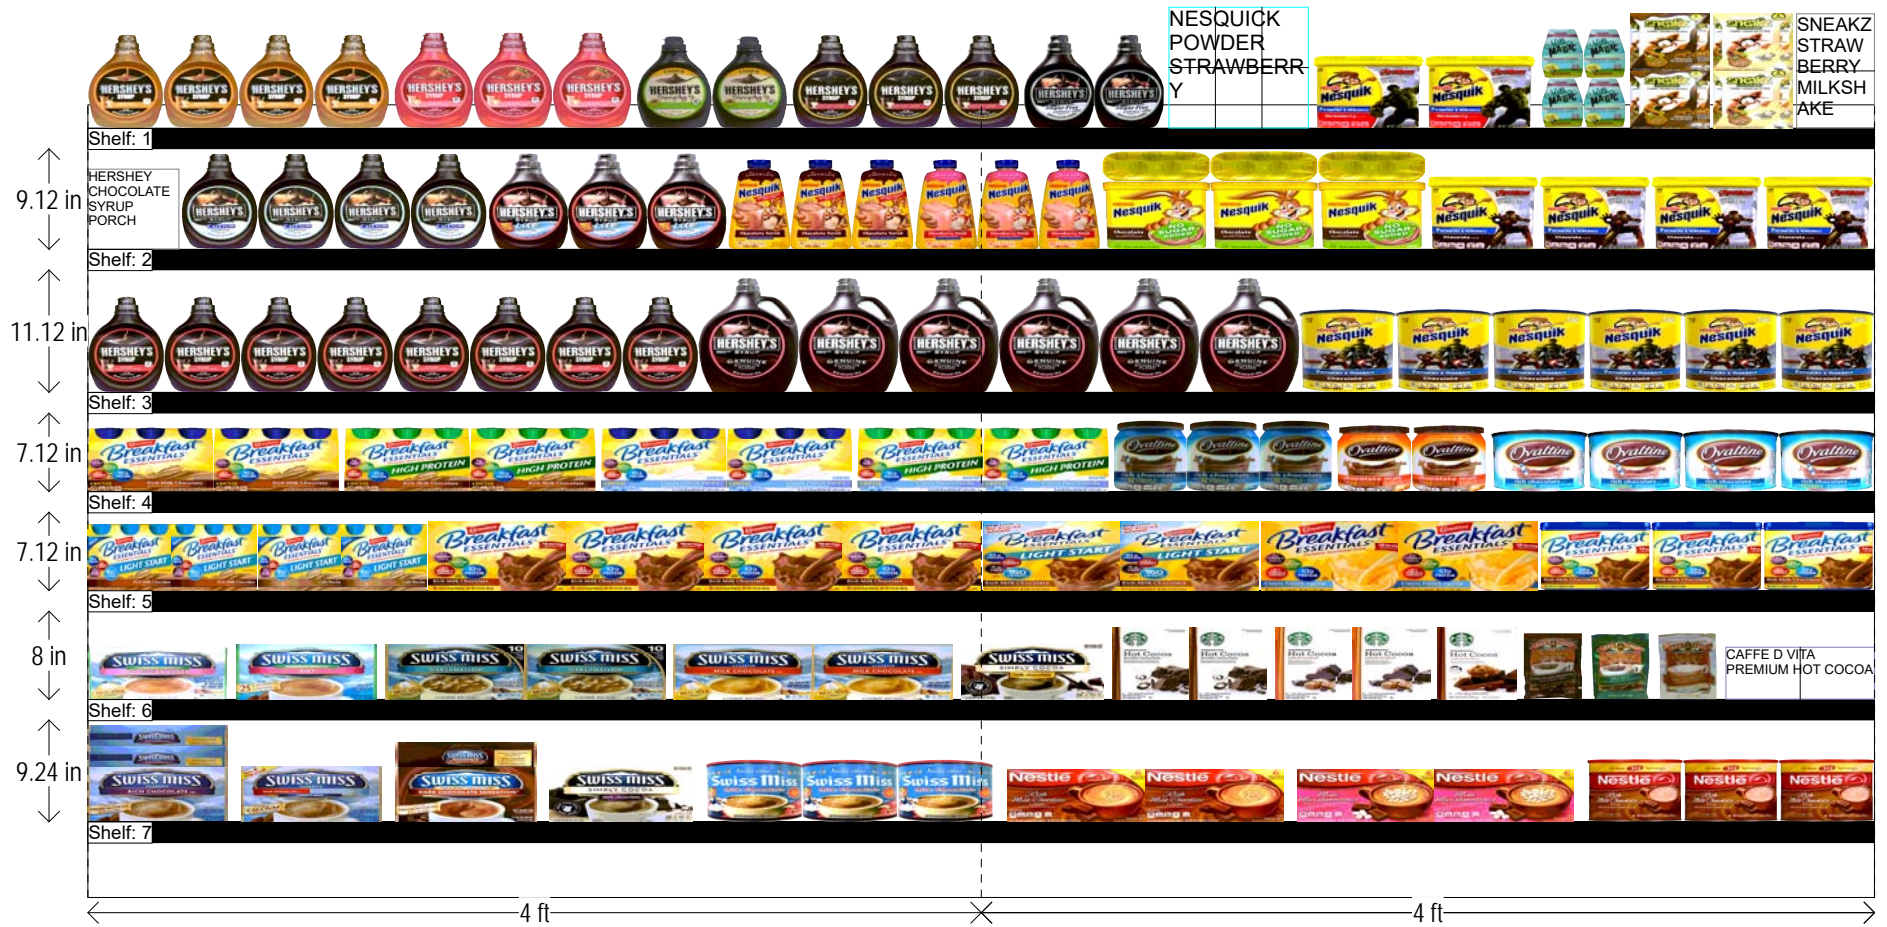

CHOCOLATE SYRUP / HOT CHOCOLATE / DRINKABLE BREAKFAST 8 FT SECTION

CLASS 3 / 4 / 5 STORES

HQ DECA PLANOGRAM

Added: 3400031519/Deleted:
3400031500/Adjusted facing

Left-right	HQ DeCA/MBU PLANOGRAM APPROVED BY CATEGORY MANAGER DARRELL CLARY AND MERCHANDISING SPECIALIST LISA OWENS.
16 MARCH 2017	CAO MUST BE INVOLVED IN THE PROCESS ALONG WITH STORE MANAGEMENT APPROVAL. ITEMS POSITONS MUST N0T BE CHANGE AT ANY TIME.
Chocolate-Syrup-Coco-Mix-8K3-4-5	

CHOCOLATE SYRUP / HOT CHOCOLATE / DRINKABLE BREAKFAST 8 FT SECTION

CLASS 3 / 4 / 5 STORES

HQ DECA PLANOGRAM

Added: 3400031519/Deleted:
3400031500/Adjusted facing

Left-right	HQ DeCA/MBU PLANOGRAM APPROVED BY CATEGORY MANAGER DARRELL CLARY AND MERCHANDISING SPECIALIST LISA OWENS.
16 MARCH 2017	CAO MUST BE INVOLVED IN THE PROCESS ALONG WITH STORE MANAGEMENT APPROVAL. ITEMS POSITONS MUST NOT BE CHANGE AT ANY TIME.
Chocolate-Syrup-Coco-Mix-8K3-4-5	