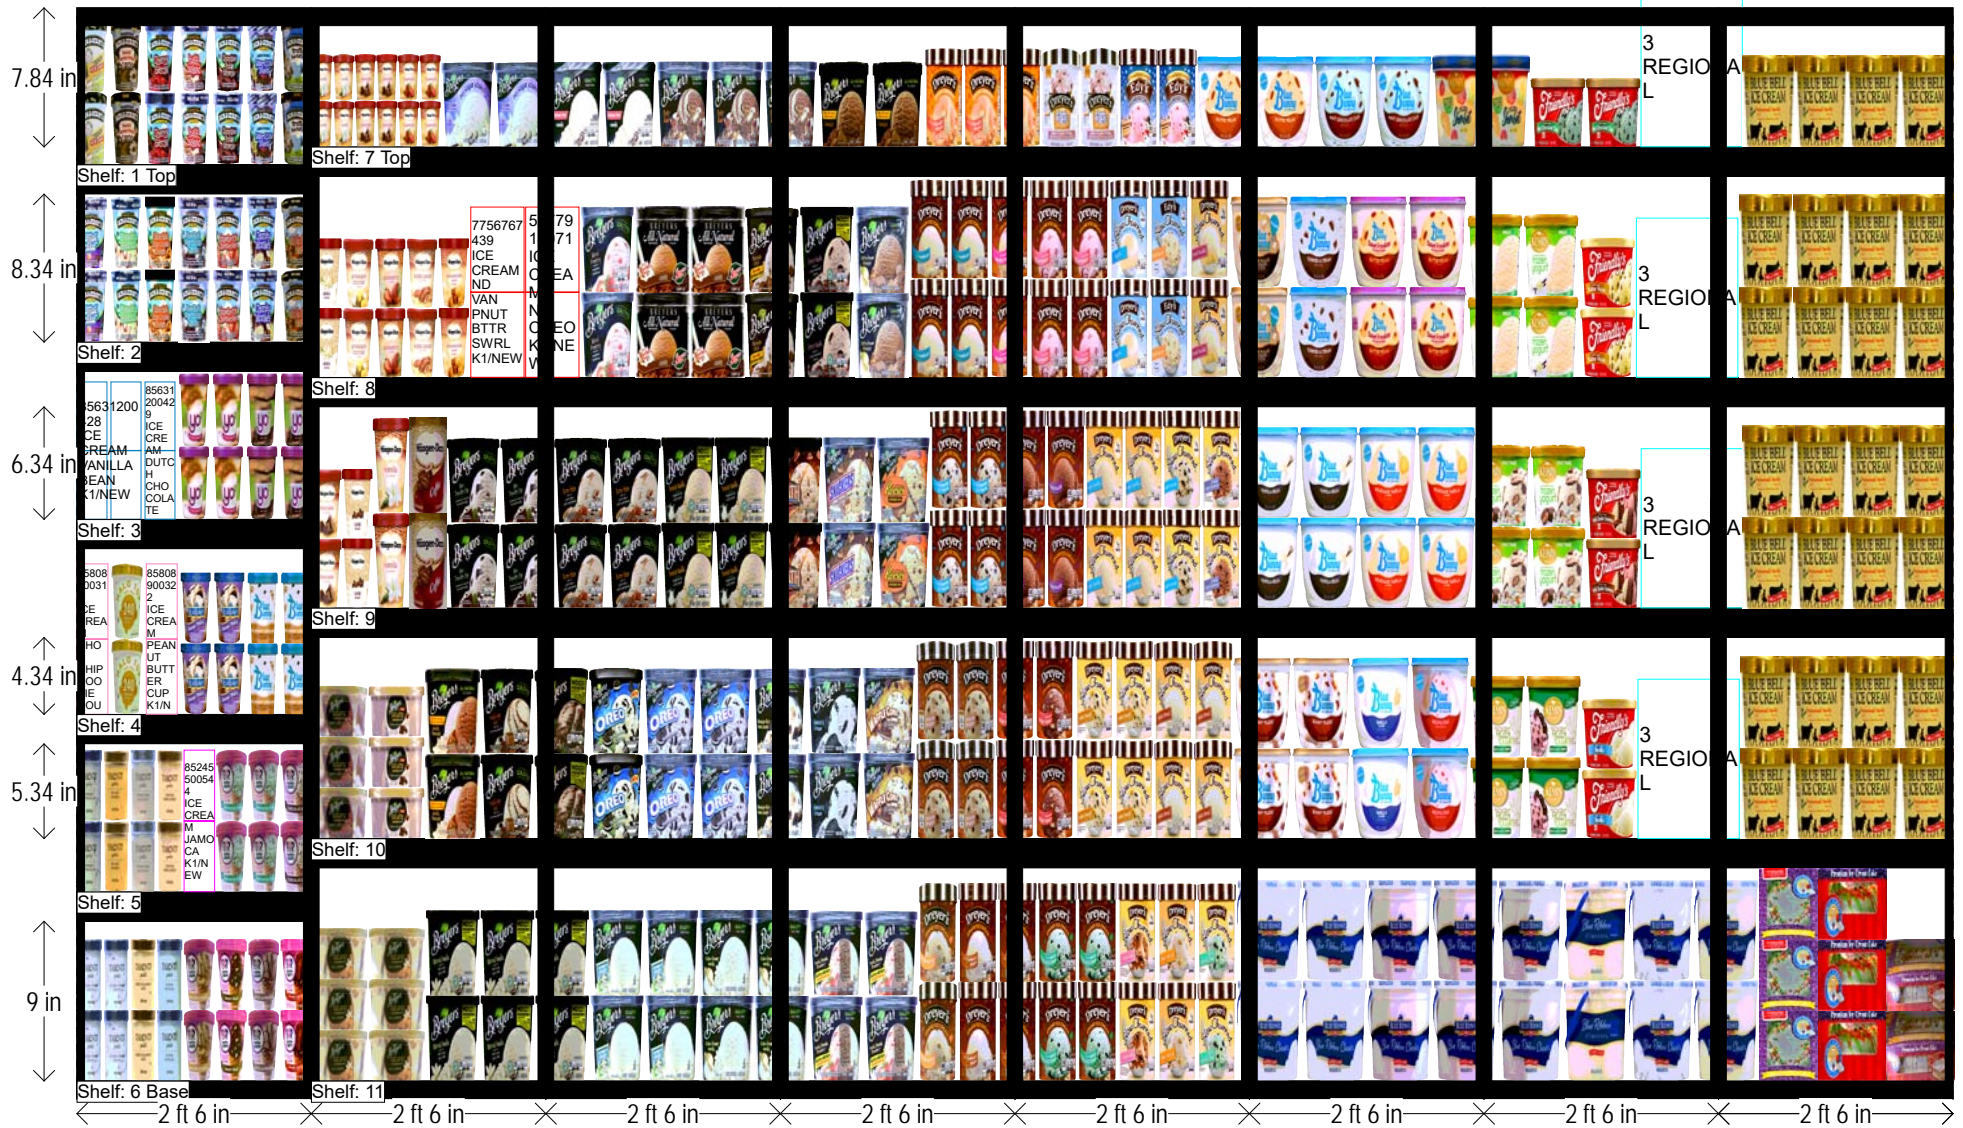

# ICE CREAM - 8 DOORS W/BB EAST

## HQ DeCA Planogram

Left-right

HQ DeCA/MBU PLANOGRAM APPROVED BY JAMES TAYLOR/IVEENA HENDERSON.

24 AUGUST 2017

ITEM POSTIONS MUST NOT CHANGE AT ANYTIME. LOCAL AND REGIONAL PRODUCT IS NOT TO EXCEED SPACE ALLOCATED ON POG

SHELF:2		WIDTH:30 in	MERCH HEIGHT:12.00 in	DEPTH:22 in			SPACE AVAIL:2.84 in						Orientation	Add Date	
Locatio...	UPC	Brand	NAME	SIZE	UOM	NOF	RSL	CS/PK	PACKOUT	Cases	H	W	D	Orientation	Add Date
1	7684010098	BENANDJERR	ICE CREAM PHISH FOOD	16.00OZ		1	K1/CHG	8	10	1.25	4.11 in	3.88 in	3.88 in	Front	
2	7684010118	BENANDJERR	ICE CREAM PISTACHIO	16.00OZ		1	K1	8	10	1.25	4.11 in	3.88 in	3.88 in	Front	
3	7684010058	BENANDJERR	ICE CREAM CHOC CHIP COOKIE DGH	16.00OZ		1	K1	8	10	1.25	4.11 in	3.88 in	3.88 in	Front	
4	7684010014	BENANDJERR	ICE CREAM N Y SUPER FUDGE CHNK	16.00OZ		1	K1	8	10	1.25	4.11 in	3.88 in	3.88 in	Front	
5	7684040021	BENANDJERR	ICE CREAM STRWBRY CHSCAKE	16.00OZ		1	K1	8	10	1.25	4.11 in	3.88 in	3.88 in	Front	
6	7684010035	BENANDJERR	ICE CREAM CHUNKY MONKEY	16.00OZ		1	K1	8	10	1.25	4.11 in	3.88 in	3.88 in	Front	
7	7684007657	BENANDJERR	ICE CREAM MILK N COOKIES	16.00OZ		1	K1/CHG	8	10	1.25	4.11 in	3.88 in	3.88 in	Front	

SHELF:4		WIDTH:30 in	MERCH HEIGHT:9.34 in	DEPTH:22 in			SPACE AVAIL:2.60 in						Orientation	Add Date	
Locatio...	UPC	Brand	NAME	SIZE	UOM	NOF	RSL	CS/PK	PACKOUT	Cases	H	W	D	Orientation	Add Date
1	85808900314	HALOTOP	ICE CREAM CHOC CHIP COOKIE DOUGH	16.00OZ		1	K1/NEW	8	10	1.25	4.25 in	4.00 in	4.00 in	Front	4/12/2017
2	85808900310	HALOTOP	ICE CREAM MINT CHOC CHIP	16.00OZ		1	K1	8	10	1.25	4.25 in	4.00 in	4.00 in	Front	
3	85808900322	HALOTOP	ICE CREAM PEANUT BUTTER CUP	16.00OZ		1	K1/NEW	8	10	1.25	4.25 in	4.00 in	4.00 in	Front	4/12/2017
4	7064004058	BLUEBUNNY	ICE CREAM BUNNY TRACKS	16.00OZ		2	K1/NEW	8	20	2.50	4.00 in	3.85 in	3.85 in	Front	
5	7064004072	BLUEBUNNY	ICE CREAM SUPR CHNKY CKIE DGH	16.00OZ		2	K1/NEW	8	20	2.50	4.00 in	3.85 in	3.85 in	Front	