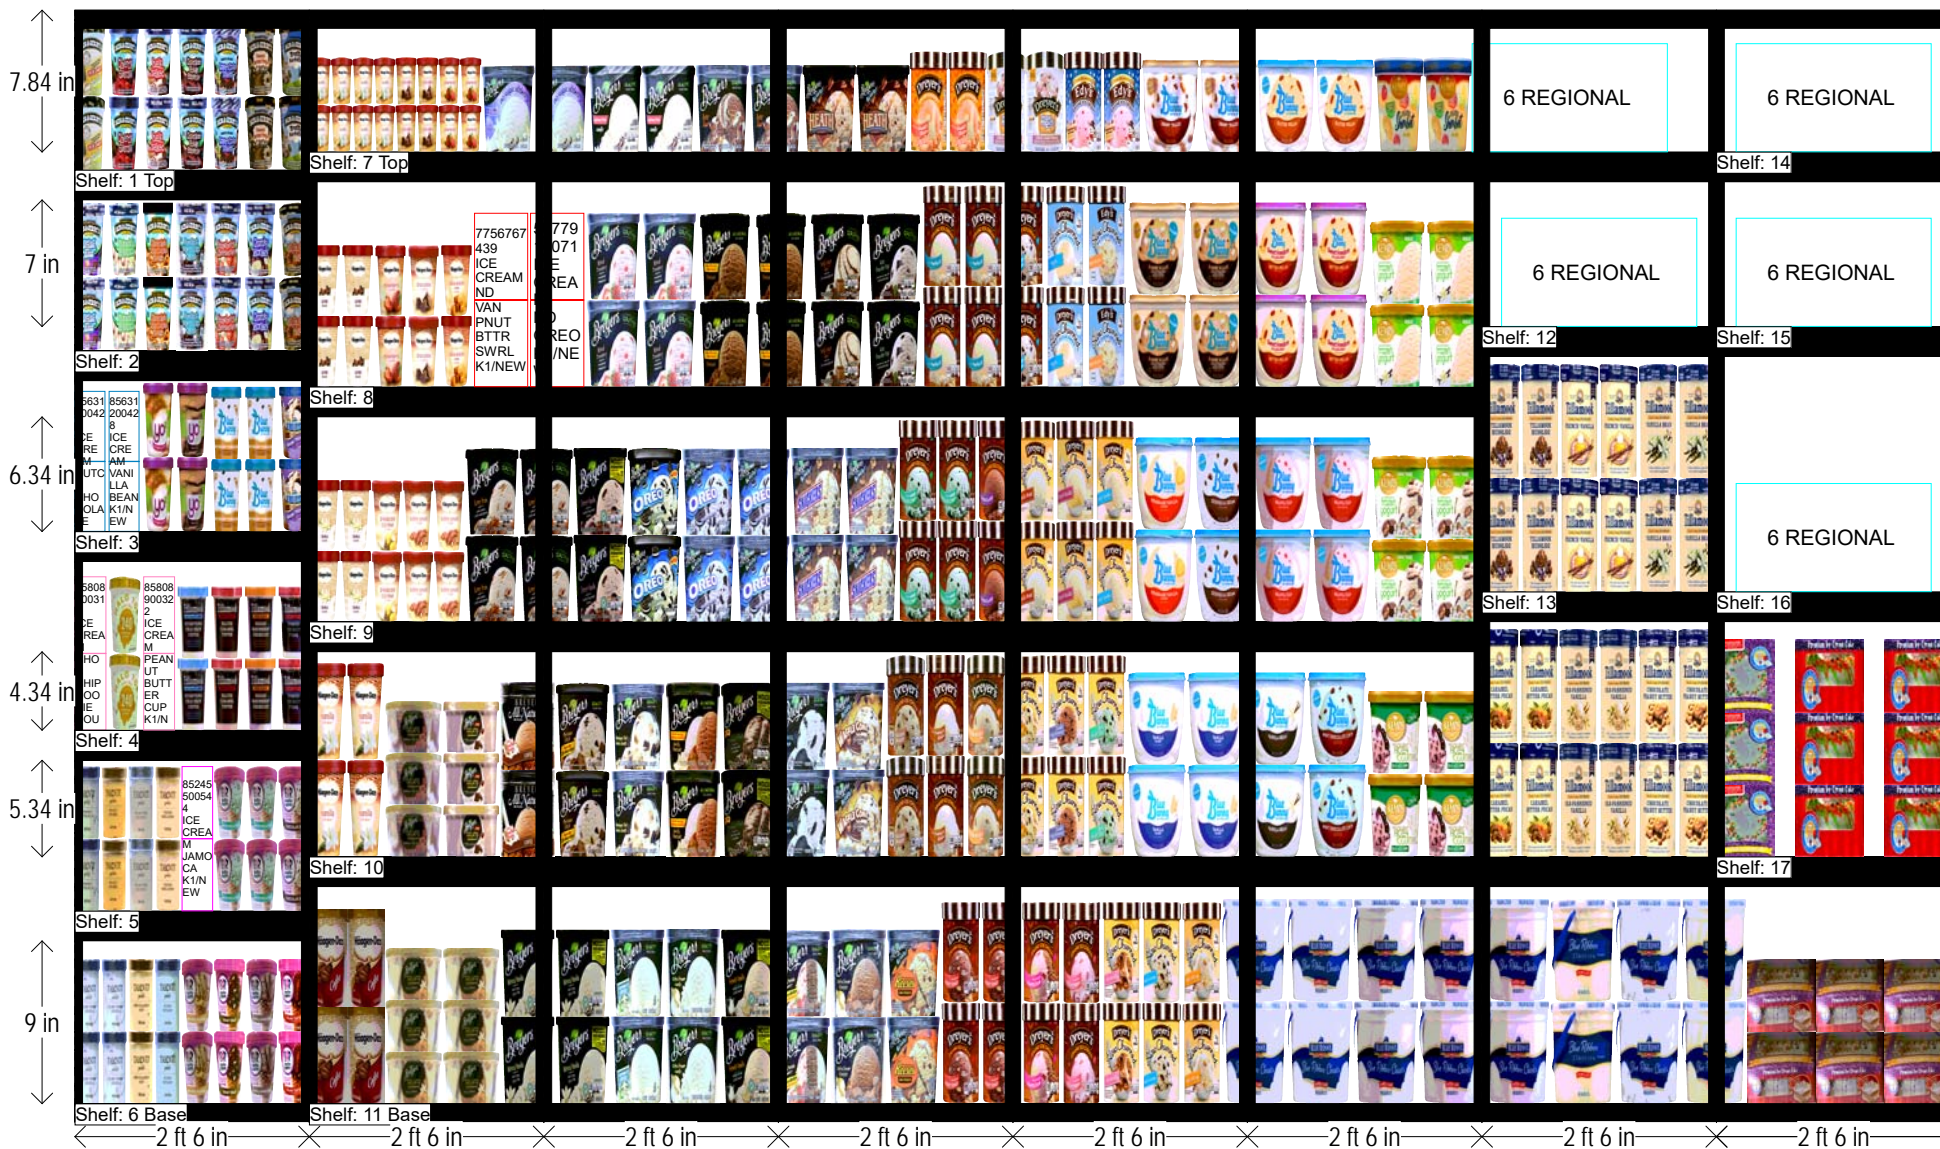

## HQ DeCA Planogram

Left-right

HQ DeCA/MBU PLANOGRAM APPROVED BY JAMES TAYLOR/IVEENA HENDERSON.

24 AUGUST 2017

ITEM POSTIONS MUST NOT CHANGE AT ANYTIME. LOCAL AND REGIONAL PRODUCT IS NOT TO EXCEED SPACE ALLOCATED ON POG

SHELF:2		WIDTH:30 in		MERCH HEIGHT:12.00 in		DEPTH:22 in		SPACE AVAIL:2.84 in							
Locatio...	UPC	Brand	NAME	SIZE	UOM	NOF	RSL	CS/PK	PACKOUT	Cases	H	W	D	Orientation	Add Date
1	7684010098	BENANDJERR	ICE CREAM PHISH FOOD	16.00OZ		1	K1/CHG	8	10	1.25	4.11 in	3.88 in	3.88 in	Front	
2	7684010118	BENANDJERR	ICE CREAM PISTACHIO	16.00OZ		1	K1	8	10	1.25	4.11 in	3.88 in	3.88 in	Front	
3	7684010058	BENANDJERR	ICE CREAM CHOC CHIP COOKIE DGH	16.00OZ		1	K1	8	10	1.25	4.11 in	3.88 in	3.88 in	Front	
4	7684010014	BENANDJERR	ICE CREAM N Y SUPER FUDGE CHNK	16.00OZ		1	K1	8	10	1.25	4.11 in	3.88 in	3.88 in	Front	
5	7684040021	BENANDJERR	ICE CREAM STRWBRY CHSCAKE	16.00OZ		1	K1	8	10	1.25	4.11 in	3.88 in	3.88 in	Front	
6	7684010035	BENANDJERR	ICE CREAM CHUNKY MONKEY	16.00OZ		1	K1	8	10	1.25	4.11 in	3.88 in	3.88 in	Front	
7	7684007657	BENANDJERR	ICE CREAM MILK N COOKIES	16.00OZ		1	K1/CHG	8	10	1.25	4.11 in	3.88 in	3.88 in	Front	

# ICE CREAM - 8 DOORS WEST

Locatio...	UPC	Brand	NAME	SIZE	UOM	NOF	RSL	CS/PK	PACKOUT	Cases	H	W	D	Orientation	Add Date
1	6		REGIONAL	0.00OZ		1		0	3	99999...	6.00 in	25.00 in	6.70 in	Front	

SHELF:16      WIDTH:30 in      MERCH HEIGHT:18.00 in      DEPTH:22 in      SPACE AVAIL:5.00 in

Locatio...	UPC	Brand	NAME	SIZE	UOM	NOF	RSL	CS/PK	PACKOUT	Cases	H	W	D	Orientation	Add Date
1	78302501003	UNCLE HARRY'S	UNCLE HARRY'S VANILLA IC CAKE 26Z	26.00OZ		1	K1	4	6	1.50	4.00 in	7.34 in	7.34 in	Front	
2	78302502001	UNCLE HARRY'S	UNCLE HARRY'S CHO VAN IC CAKE 60Z	60.00OZ		2	K1	4	6	1.50	4.00 in	8.53 in	11.80 in	Front	