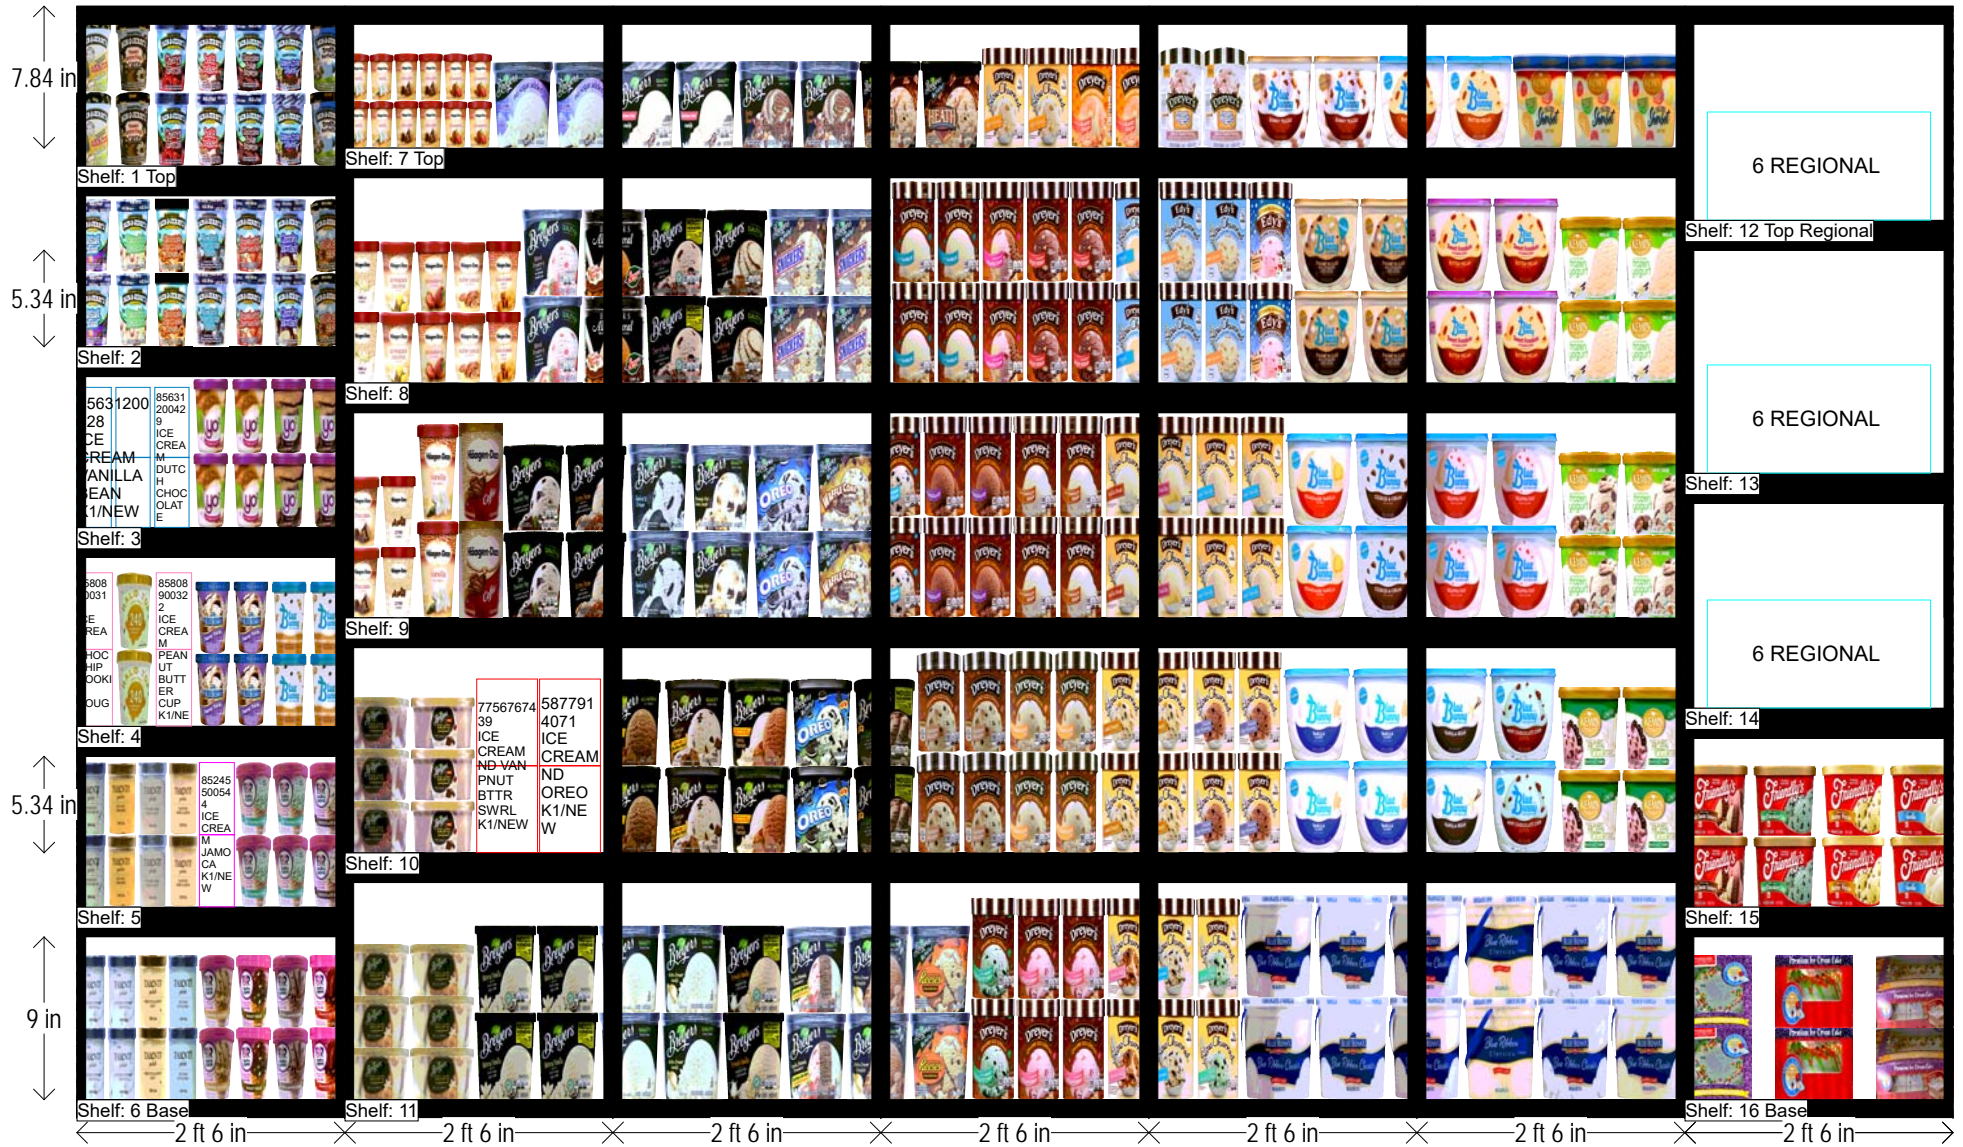

ICE CREAM - 7 DOORS

HQ DeCA Planogram

Left-right	HQ DeCA/MBU PLANOGRAM APPROVED BY JAMES TAYLOR/IVEENA HENDERSON.
7 JULY 2017	ITEM POSTIONS MUST NOT CHANGE AT ANYTIME. LOCAL AND REGIONAL PRODUCT IS NOT TO EXCEED SPACE ALLOCATED ON POG

ICE CREAM - 7 DOORS

HQ DeCA Planogram

Left-right

HQ DeCA/MBU PLANOGRAM APPROVED BY JAMES TAYLOR/IVEENA HENDERSON.

7 JULY 2017

ITEM POSITION MUST NOT CHANGE AT ANYTIME. LOCAL AND REGIONAL PRODUCT IS NOT TO EXCEED SPACE ALLOCATED ON POG

SHELF:2		WIDTH:30 in	MERCH HEIGHT:12.00 in	DEPTH:22 in			SPACE AVAIL:2.84 in								
Locatio...	UPC	Brand	NAME	SIZE	UOM	NOF	RSL	CS/PK	PACKOUT	Cases	H	W	D	Orientation	Add Date
1	7684010098	BENANDJERR	ICE CREAM PHISH FOOD	16.00OZ		1	K1/CHG	8	10	1.25	4.11 in	3.88 in	3.88 in	Front	
2	7684010118	BENANDJERR	ICE CREAM PISTACHIO	16.00OZ		1	K1	8	10	1.25	4.11 in	3.88 in	3.88 in	Front	
3	7684010058	BENANDJERR	ICE CREAM CHOC CHIP COOKIE DGH	16.00OZ		1	K1	8	10	1.25	4.11 in	3.88 in	3.88 in	Front	
4	7684010014	BENANDJERR	ICE CREAM N Y SUPER FUDGE CHNK	16.00OZ		1	K1	8	10	1.25	4.11 in	3.88 in	3.88 in	Front	
5	7684040021	BENANDJERR	ICE CREAM STRWBRY CHSCAKE	16.00OZ		1	K1	8	10	1.25	4.11 in	3.88 in	3.88 in	Front	
6	7684010035	BENANDJERR	ICE CREAM CHUNKY MONKEY	16.00OZ		1	K1	8	10	1.25	4.11 in	3.88 in	3.88 in	Front	
7	7684007657	BENANDJERR	ICE CREAM MILK N COOKIES	16.00OZ		1	K1/CHG	8	10	1.25	4.11 in	3.88 in	3.88 in	Front	

SHELF:16 Base		WIDTH:30 in		MERCH HEIGHT:13.00 in		DEPTH:25 in		SPACE AVAIL:5.60 in							
Locatio...	UPC	Brand	NAME	SIZE	UOM	NOF	RSL	CS/PK	PACKOUT	Cases	H	W	D	Orientation	Add Date
1	78302501003	UNCLE HARRY'S	UNCLE HARRY'S VANILLA IC CAKE 26Z	26.00OZ	1	K1	4	4	6	1.50	4.00 in	7.34 in	7.34 in	Front	
2	78302502001	UNCLE HARRY'S	UNCLE HARRY'S CHO VAN IC CAKE 60Z	60.00OZ	1	K1	4	4	4	1.00	4.00 in	8.53 in	11.80 in	Front	
3	78302505003	UNCLE HARRY'S	UNCLE HARRY'S CHO VAN IC CAKE 80Z	80.00OZ	1	K1	2	4	4	2.00	4.00 in	8.53 in	11.80 in	Front	