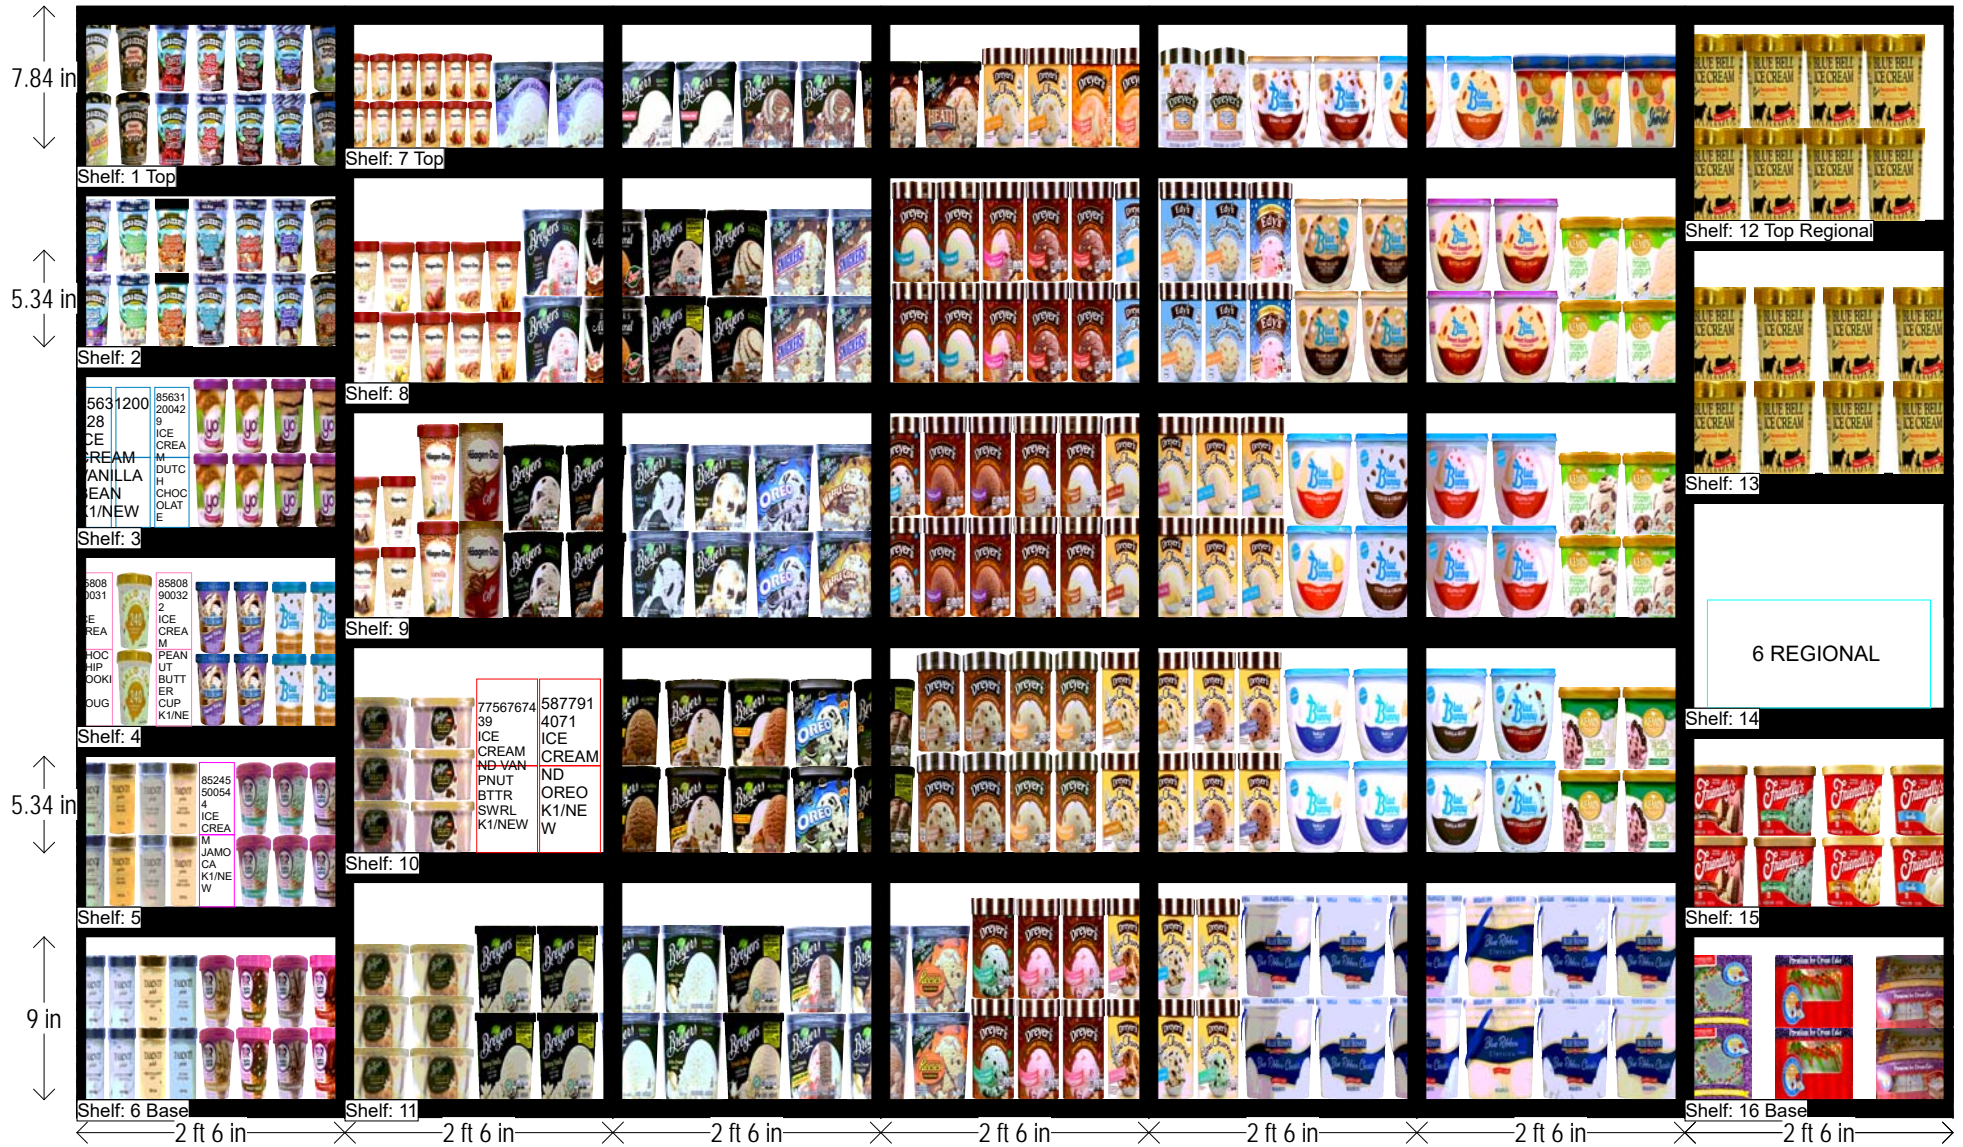

# ICE CREAM - 7 DOORS

## HQ DeCA Planogram

Left-right	HQ DeCA/MBU PLANOGRAM APPROVED BY JAMES TAYLOR/IVEENA HENDERSON.
7 JULY 2017	ITEM POSTIONS MUST NOT CHANGE AT ANYTIME. LOCAL AND REGIONAL PRODUCT IS NOT TO EXCEED SPACE ALLOCATED ON POG

SHELF:15		WIDTH:30 in		MERCH HEIGHT:18.00 in		DEPTH:22 in		SPACE AVAIL:1.84 in							
Locatio...	UPC	Brand	NAME	SIZE	UOM	NOF	RSL	CS/PK	PACKOUT	Cases	H	W	D	Orientation	Add Date
1	2983900730	FRIENDLYS	ICE CREAM VAN CHOC STRAW	48.00OZ	1	M2 NE/C...	6	6	8	1.33	3.94 in	7.04 in	5.40 in	Front	
2	2983900654	FRIENDLYS	ICE CREAM CHOC CHIP MINT	48.00OZ	1	M2 NE/C...	6	6	8	1.33	3.94 in	7.04 in	5.40 in	Front	
3	2983900761	FRIENDLYS	ICE CREAM BTR PECAN	48.00OZ	1	M2 NE/C...	6	6	8	1.33	3.94 in	7.04 in	5.50 in	Front	
4	2983900506	FRIENDLYS	ICE CREAM VANILLA	48.00OZ	1	M2 NE/C...	6	6	8	1.33	3.94 in	7.04 in	5.40 in	Front	

SHELF:16 Base		WIDTH:30 in		MERCH HEIGHT:13.00 in		DEPTH:25 in		SPACE AVAIL:5.60 in							
Locatio...	UPC	Brand	NAME	SIZE	UOM	NOF	RSL	CS/PK	PACKOUT	Cases	H	W	D	Orientation	Add Date
1	78302501003	UNCLE HARRY'S	UNCLE HARRY'S VANILLA IC CAKE 26Z	26.00OZ	1	K1	4	4	6	1.50	4.00 in	7.34 in	7.34 in	Front	
2	78302502001	UNCLE HARRY'S	UNCLE HARRY'S CHO VAN IC CAKE 60Z	60.00OZ	1	K1	4	4	4	1.00	4.00 in	8.53 in	11.80 in	Front	
3	78302505003	UNCLE HARRY'S	UNCLE HARRY'S CHO VAN IC CAKE 80Z	80.00OZ	1	K1	2	4	4	2.00	4.00 in	8.53 in	11.80 in	Front	