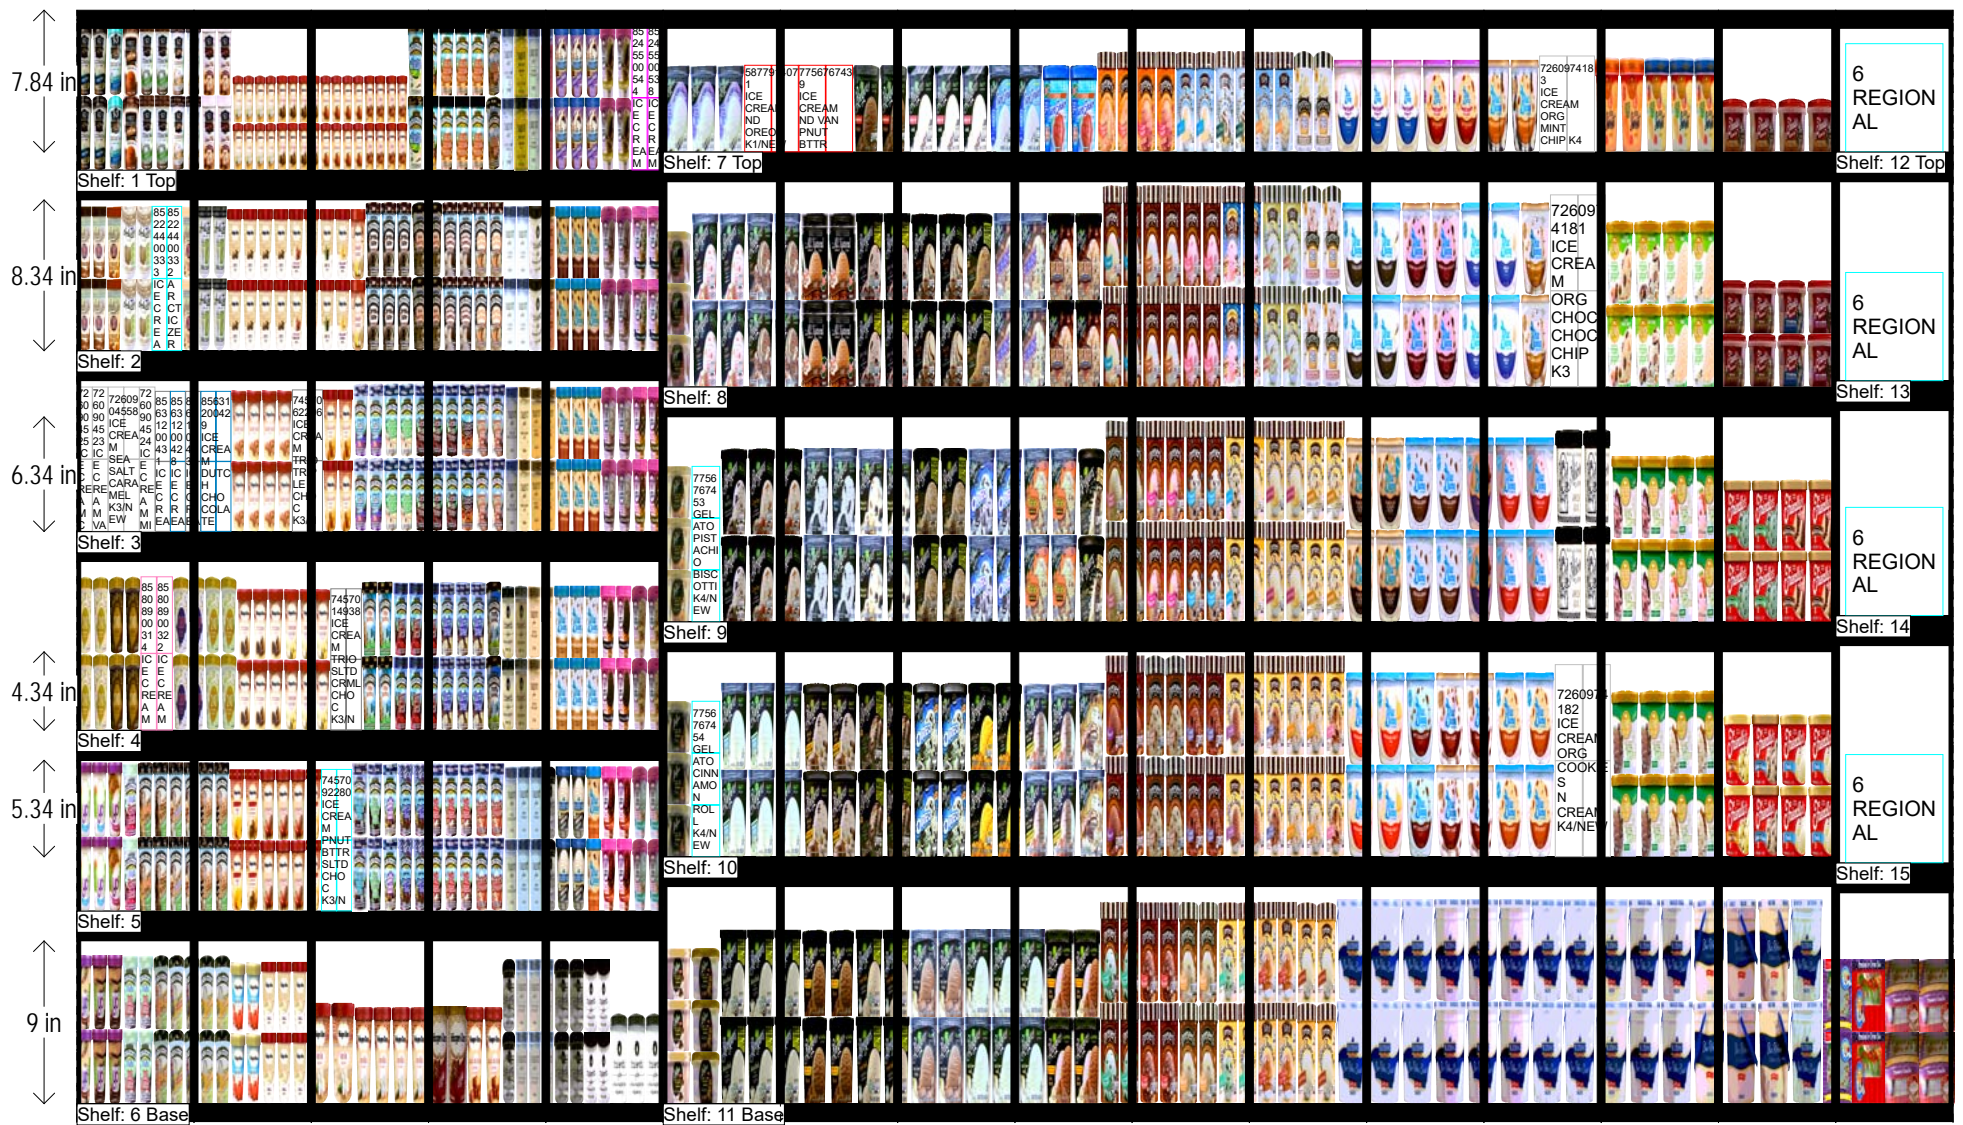

ICE CREAM -16 DOORS

HQ DeCA Planogram

Left-right HQ DeCA/MBU PLANOGRAM APPROVED BY JAMES TAYLOR/IVEENA HENDERSON.

16 AUGUST 2017 ITEM POSTIONS MUST NOT CHANGE AT ANYTIME. LOCAL AND REGIONAL PRODUCT IS NOT TO EXCEED SPACE ALLOCATED ON POG

SHELF:14		WIDTH:30 in		MERCH HEIGHT:16.00 in		DEPTH:22 in		SPACE AVAIL:5.00 in							
Locatio...	UPC	Brand	NAME	SIZE	UOM	NOF	RSL	CS/PK	PACKOUT	Cases	H	W	D	Orientation	Add Date
1	6		REGIONAL	0.00OZ		1		0	3	99999...	6.00 in	25.00 in	6.70 in	Front	

SHELF:15		WIDTH:30 in		MERCH HEIGHT:16.00 in		DEPTH:22 in		SPACE AVAIL:5.00 in							
Locatio...	UPC	Brand	NAME	SIZE	UOM	NOF	RSL	CS/PK	PACKOUT	Cases	H	W	D	Orientation	Add Date
1	6		REGIONAL	0.00OZ		1		0	3	99999...	6.00 in	25.00 in	6.70 in	Front	