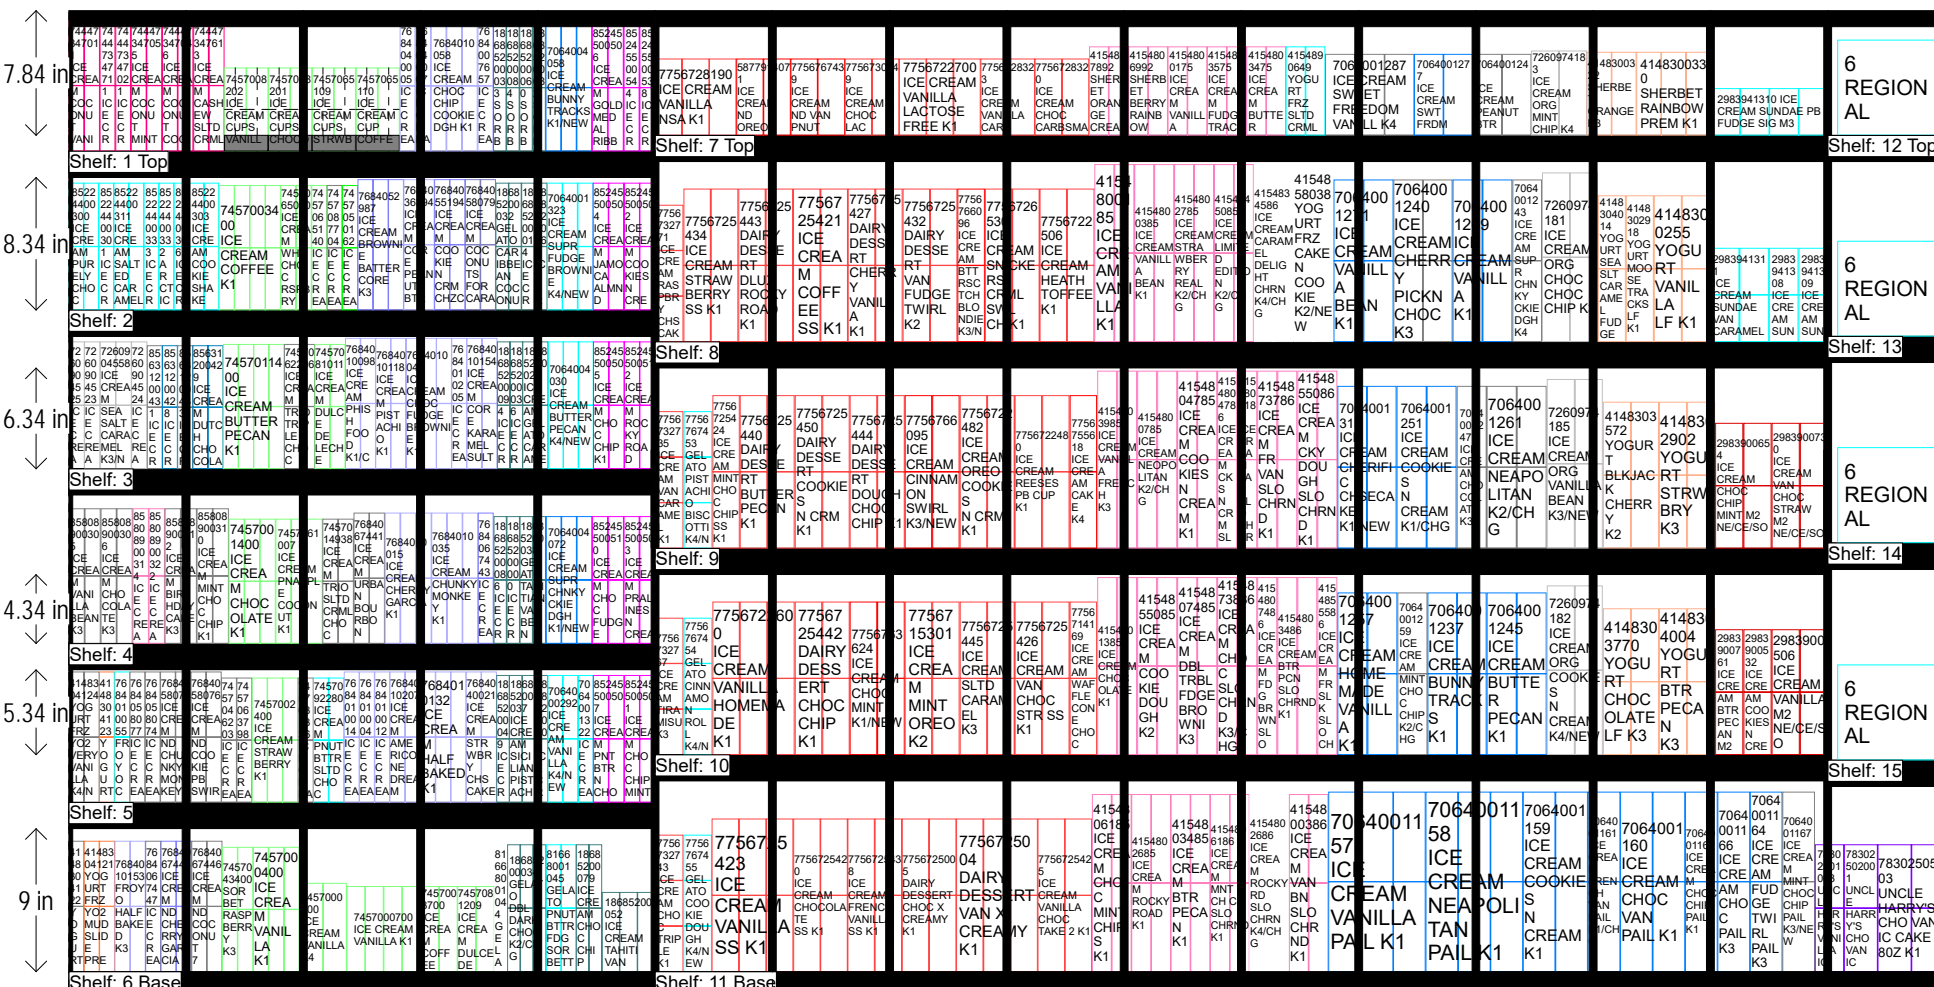

ICE CREAM -16 DOORS

HQ DeCA Planogram

Left-right HQ DeCA/MBU PLANOGRAM APPROVED BY JAMES TAYLOR/IVEENA HENDERSON.

16 AUGUST 2017 ITEM POSTIONS MUST NOT CHANGE AT ANYTIME. LOCAL AND REGIONAL PRODUCT IS NOT TO EXCEED SPACE ALLOCATED ON POG