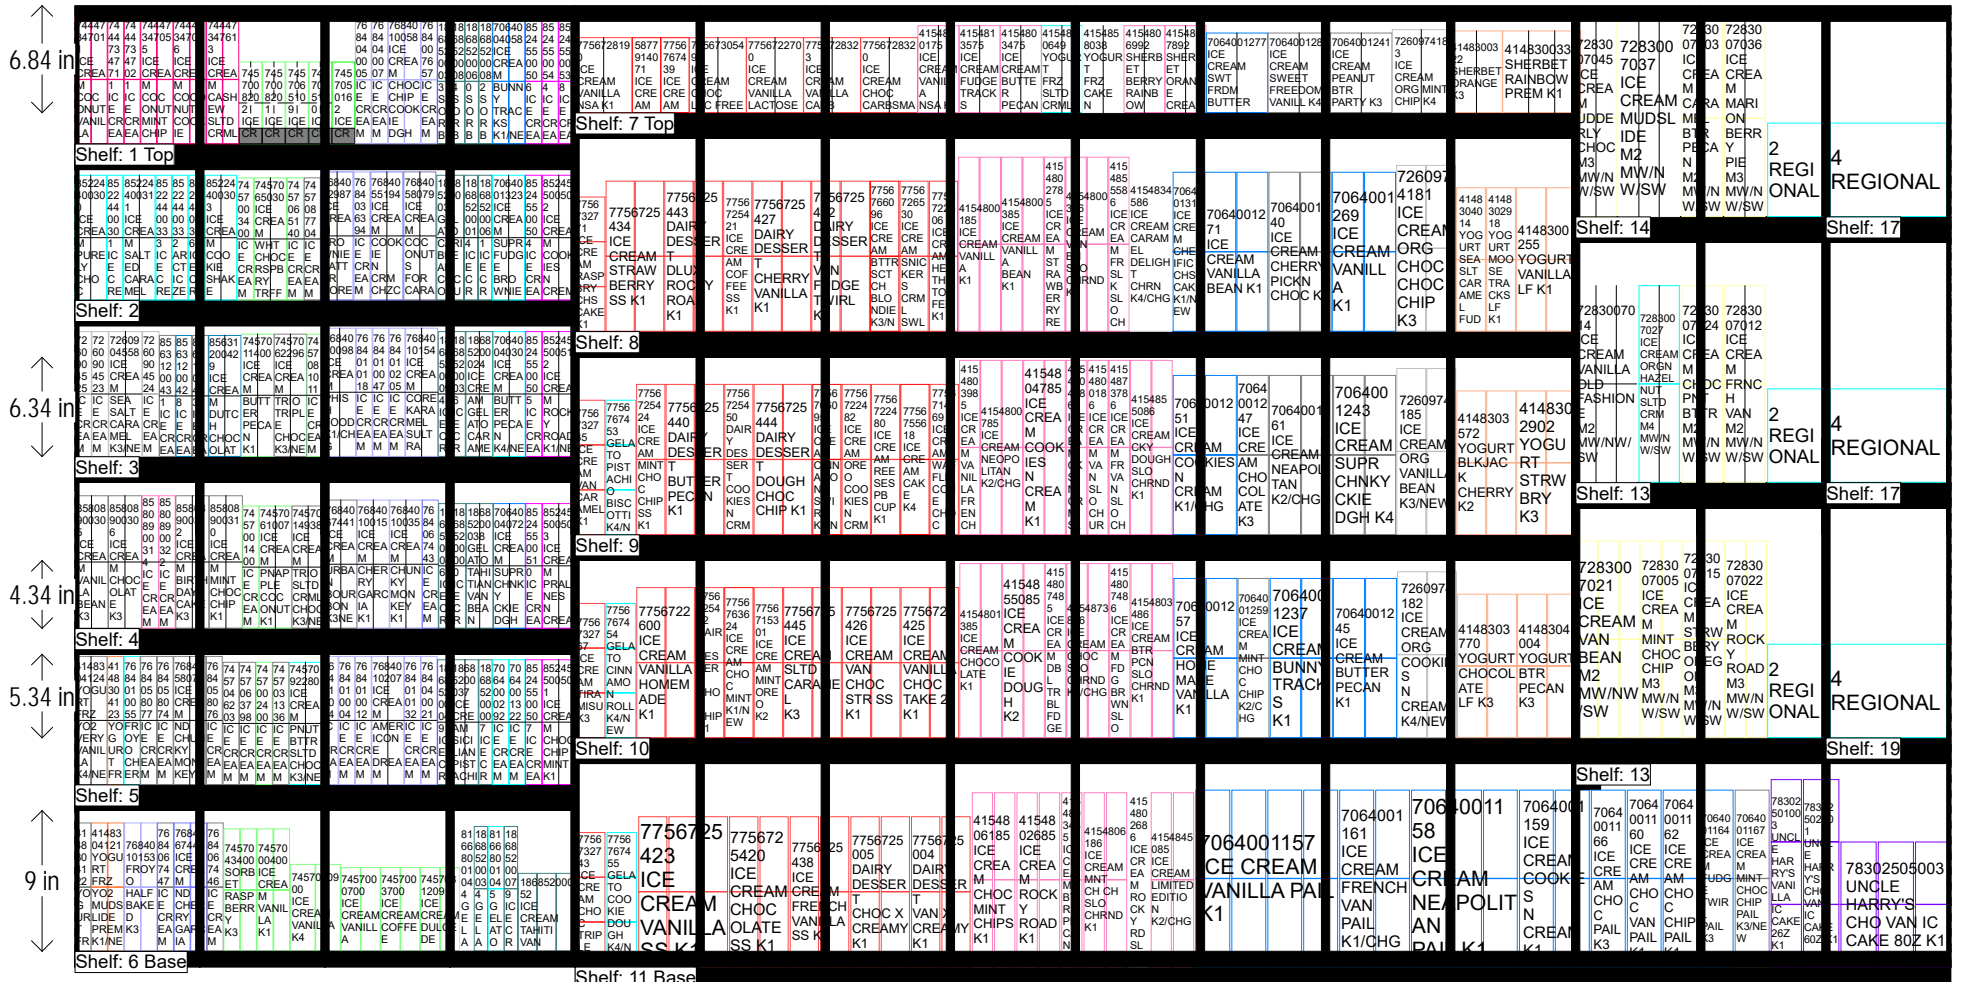

ICE CREAM -15 DOORS

HQ DeCA Planogram

Left-right

HQ DeCA/MBU PLANOGRAM APPROVED BY JAMES TAYLOR/IVEENA HENDERSON.

24 AUGUST 2017

ITEM POSTIONS MUST NOT CHANGE AT ANYTIME. LOCAL AND REGIONAL PRODUCT IS NOT TO EXCEED SPACE ALLOCATED ON POG