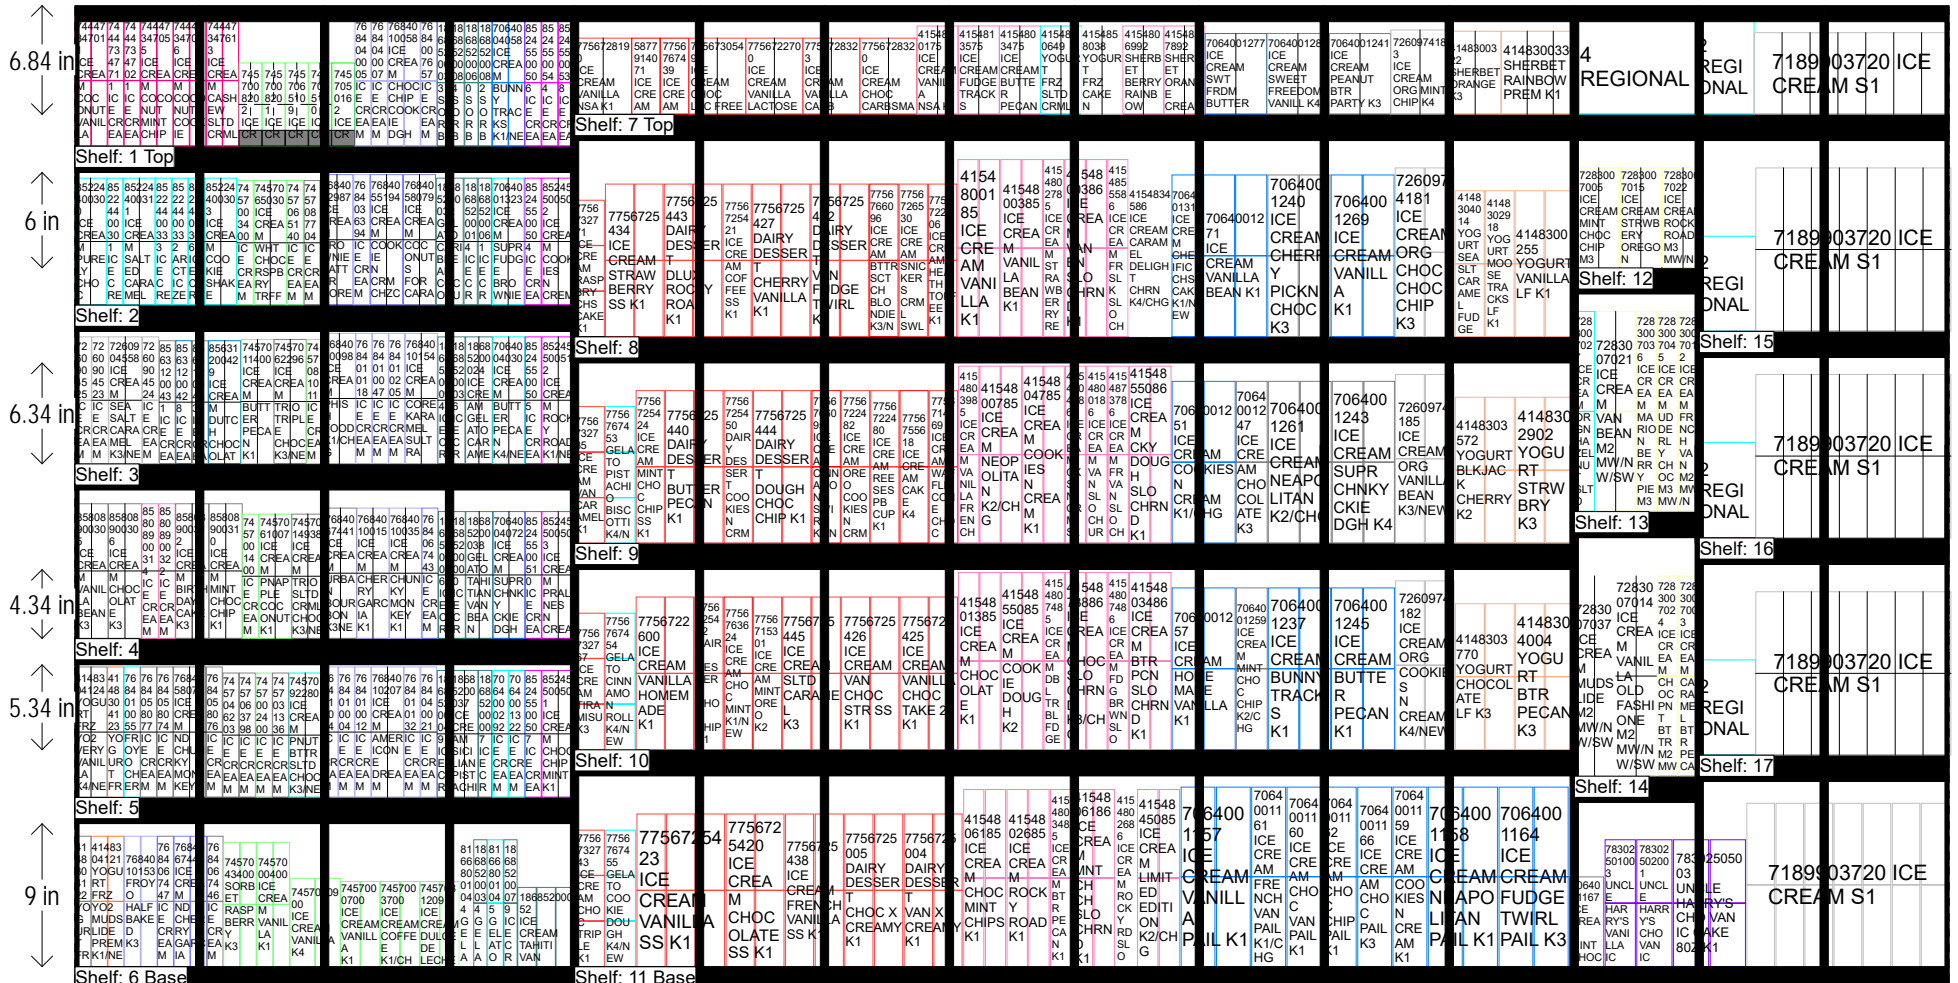

ICE CREAM -15 DOORS

HQ DeCA Planogram

Left-right

HQ DeCA/MBU PLANOGRAM APPROVED BY JAMES TAYLOR/IVEENA HENDERSON.

24 AUGUST 2017

ITEM POSTIONS MUST NOT CHANGE AT ANYTIME. LOCAL AND REGIONAL PRODUCT IS NOT TO EXCEED SPACE ALLOCATED ON POG