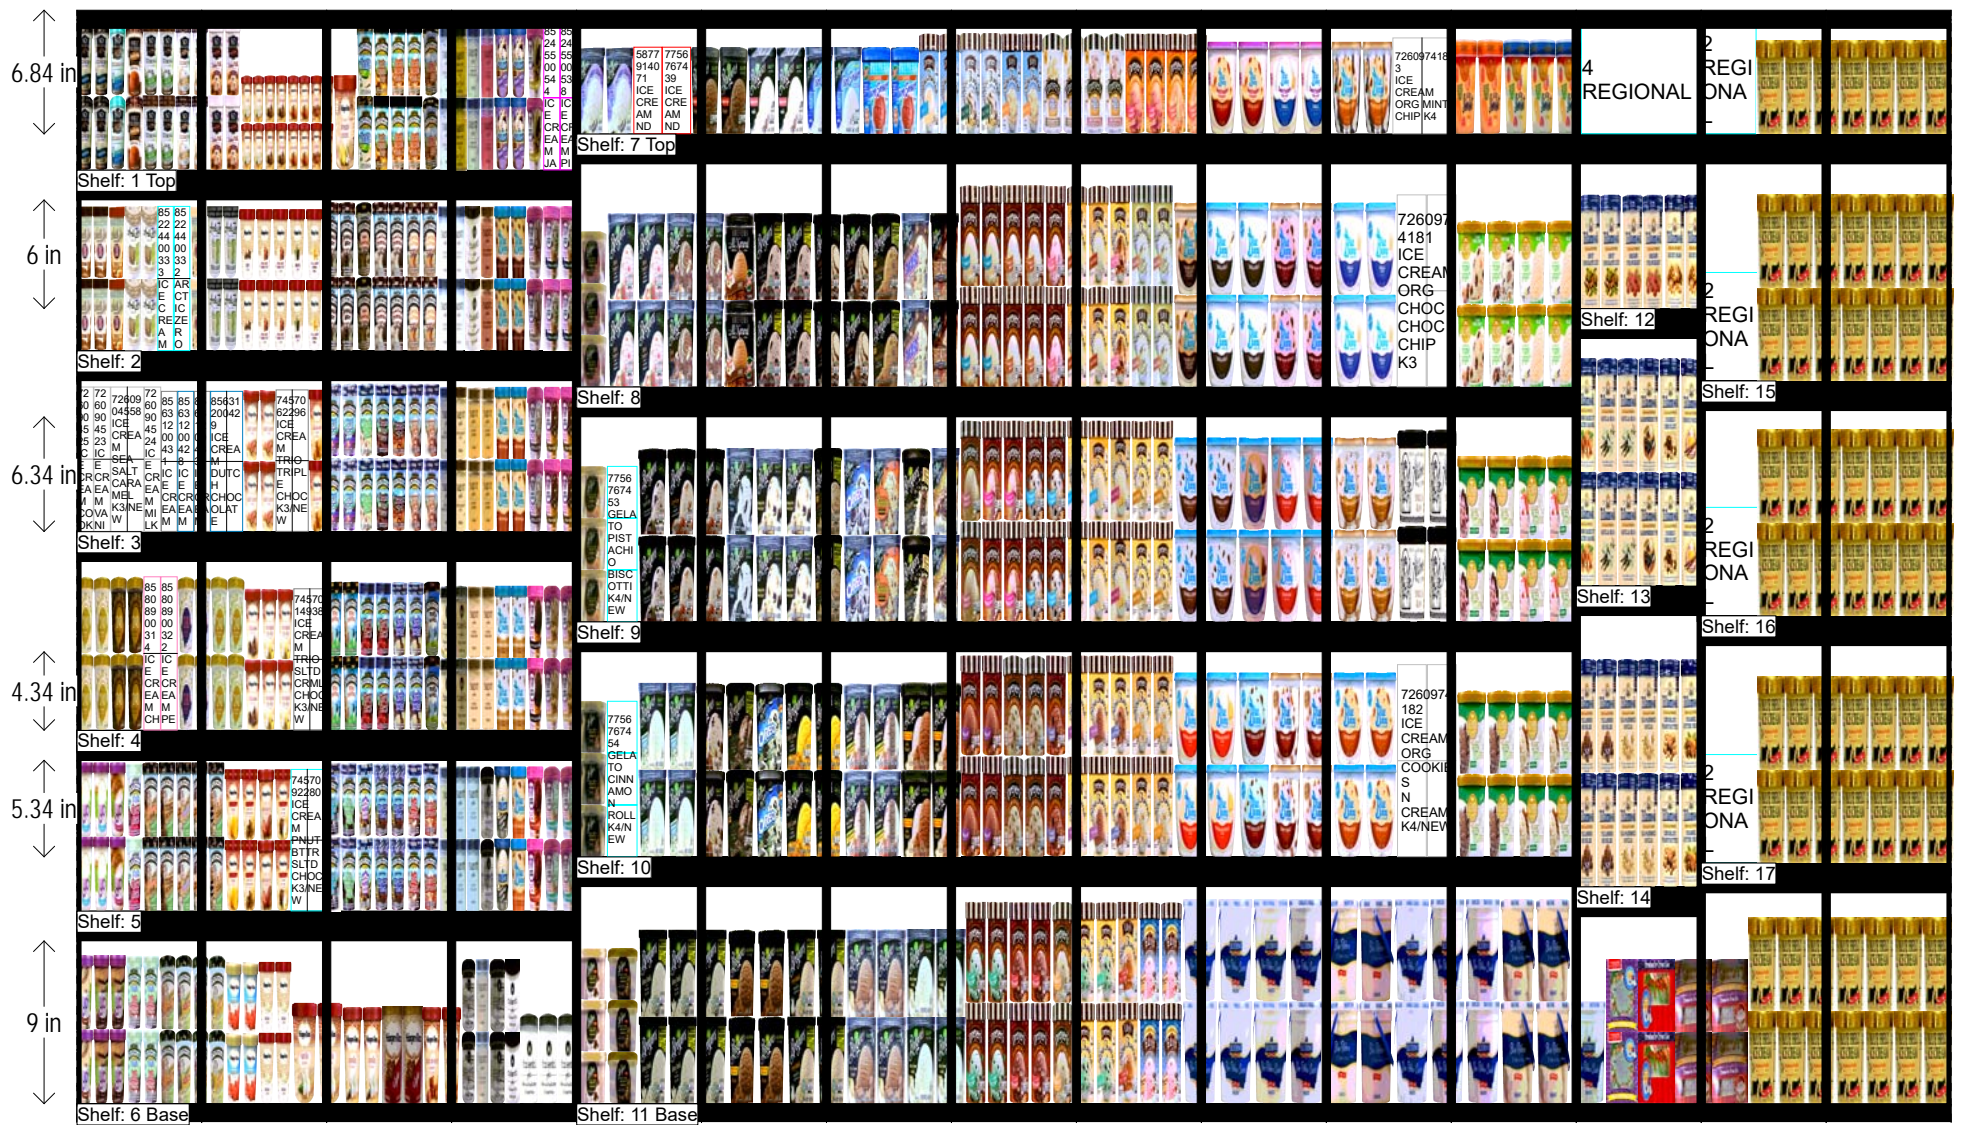

ICE CREAM -15 DOORS

HQ DeCA Planogram

Left-right

HQ DeCA/MBU PLANOGRAM APPROVED BY JAMES TAYLOR/IVEENA HENDERSON.

24 AUGUST 2017

ITEM POSTIONS MUST NOT CHANGE AT ANYTIME. LOCAL AND REGIONAL PRODUCT IS NOT TO EXCEED SPACE ALLOCATED ON POG

SHELF:15		WIDTH:60 in		MERCH HEIGHT:16.00 in		DEPTH:22 in		SPACE AVAIL:-0.90 in							
Locatio...	UPC	Brand	NAME	SIZE	UOM	NOF	RSL	CS/PK	PACKOUT	Cases	H	W	D	Orientation	Add Date
1	2		REGIONAL	0.00OZ		1		0	3	99999...	6.00 in	14.00 in	6.70 in	Front	
2	7189903720	BLUEBELL	ICE CREAM	64.00OZ		7	S1	4	42	10.50	5.15 in	6.70 in	6.70 in	Front	

SHELF:17		WIDTH:60 in		MERCH HEIGHT:16.00 in		DEPTH:22 in		SPACE AVAIL:-0.90 in							
Locatio...	UPC	Brand	NAME	SIZE	UOM	NOF	RSL	CS/PK	PACKOUT	Cases	H	W	D	Orientation	Add Date
1	2		REGIONAL	0.00OZ		1		0	3	99999...	6.00 in	14.00 in	6.70 in	Front	
2	7189903720	BLUEBELL	ICE CREAM	64.00OZ		7	S1	4	42	10.50	5.15 in	6.70 in	6.70 in	Front	