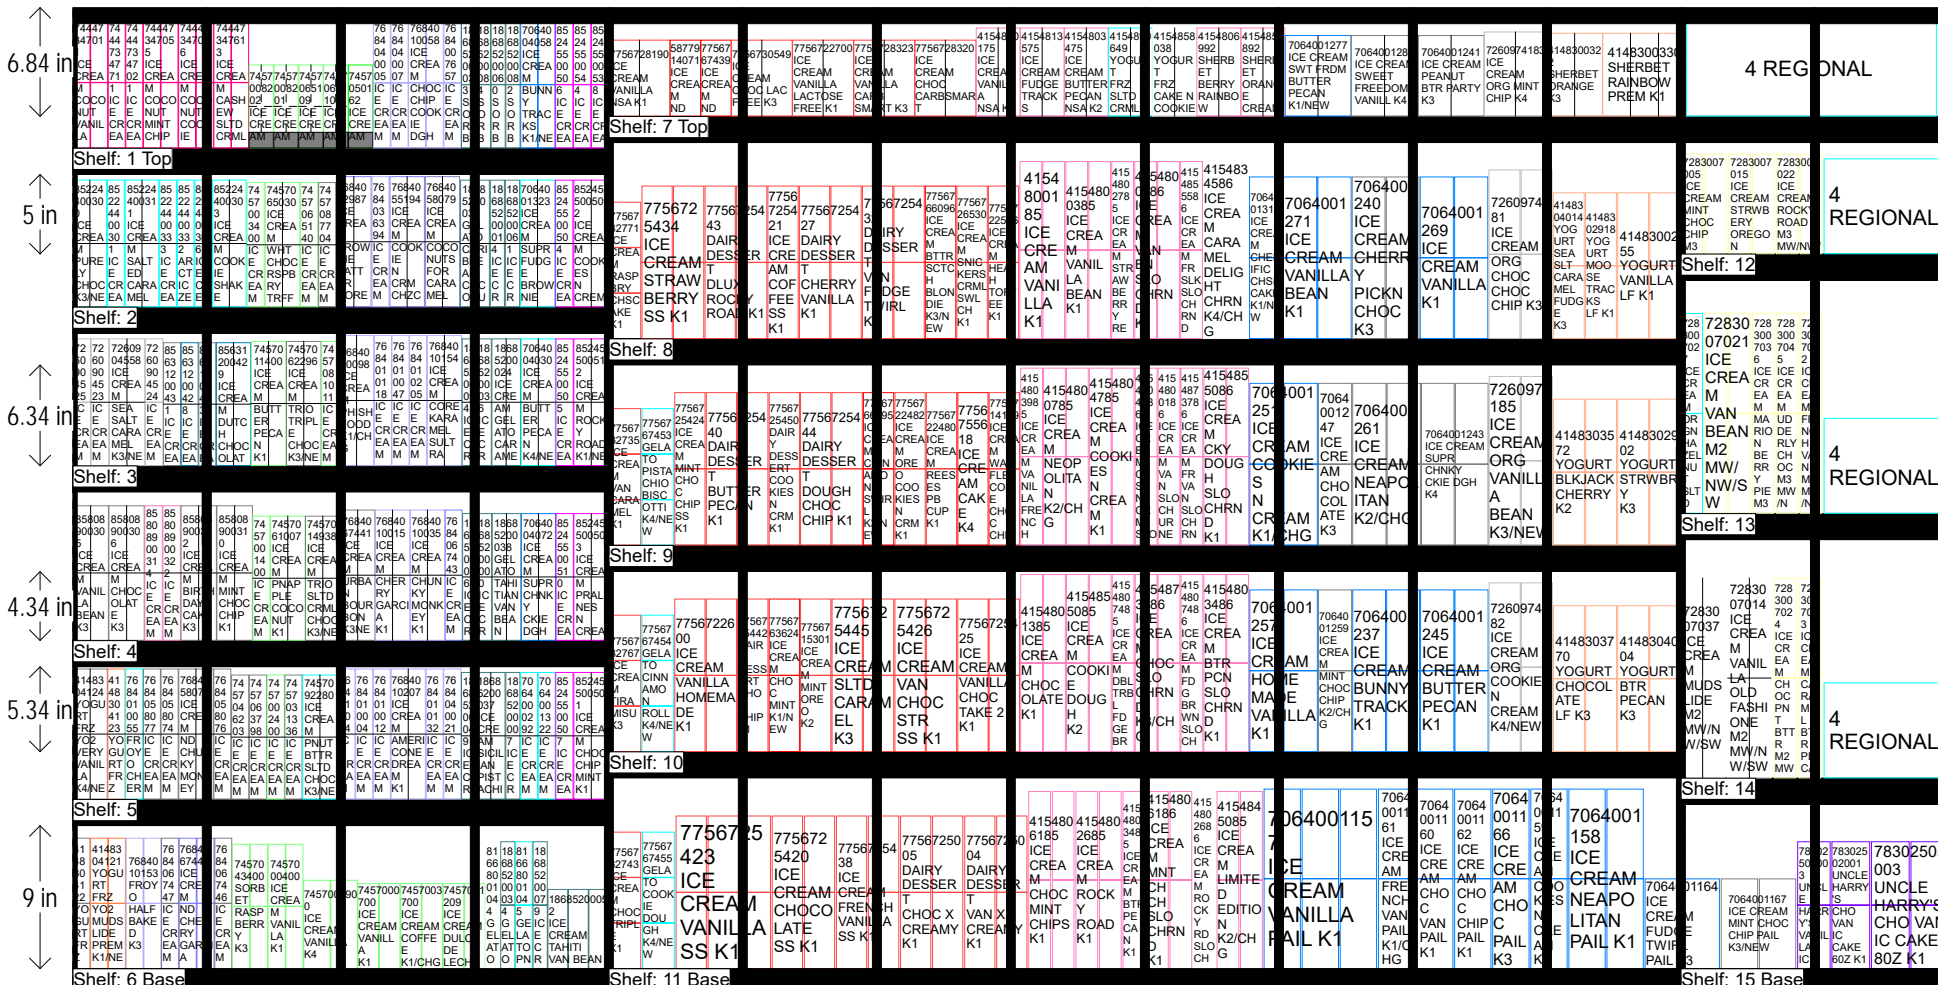

ICE CREAM -14 DOORS

HQ DeCA Planogram

Left-right

HQ DeCA/MBU PLANOGRAM APPROVED BY JAMES TAYLOR/IVEENA HENDERSON.

24 AUGUST 2017

ITEM POSTIONS MUST NOT CHANGE AT ANYTIME. LOCAL AND REGIONAL PRODUCT IS NOT TO EXCEED SPACE ALLOCATED ON POG

ICE CREAM -114 DOORS

HQ DeCA Planogram

Left-right HQ DeCA/MBU PLANOGRAM APPROVED BY JAMES TAYLOR/IVEENA HENDERSON.

24 AUGUST 2017 ITEM POSTIONS MUST NOT CHANGE AT ANYTIME. LOCAL AND REGIONAL PRODUCT IS NOT TO EXCEED SPACE ALLOCATED ON POG