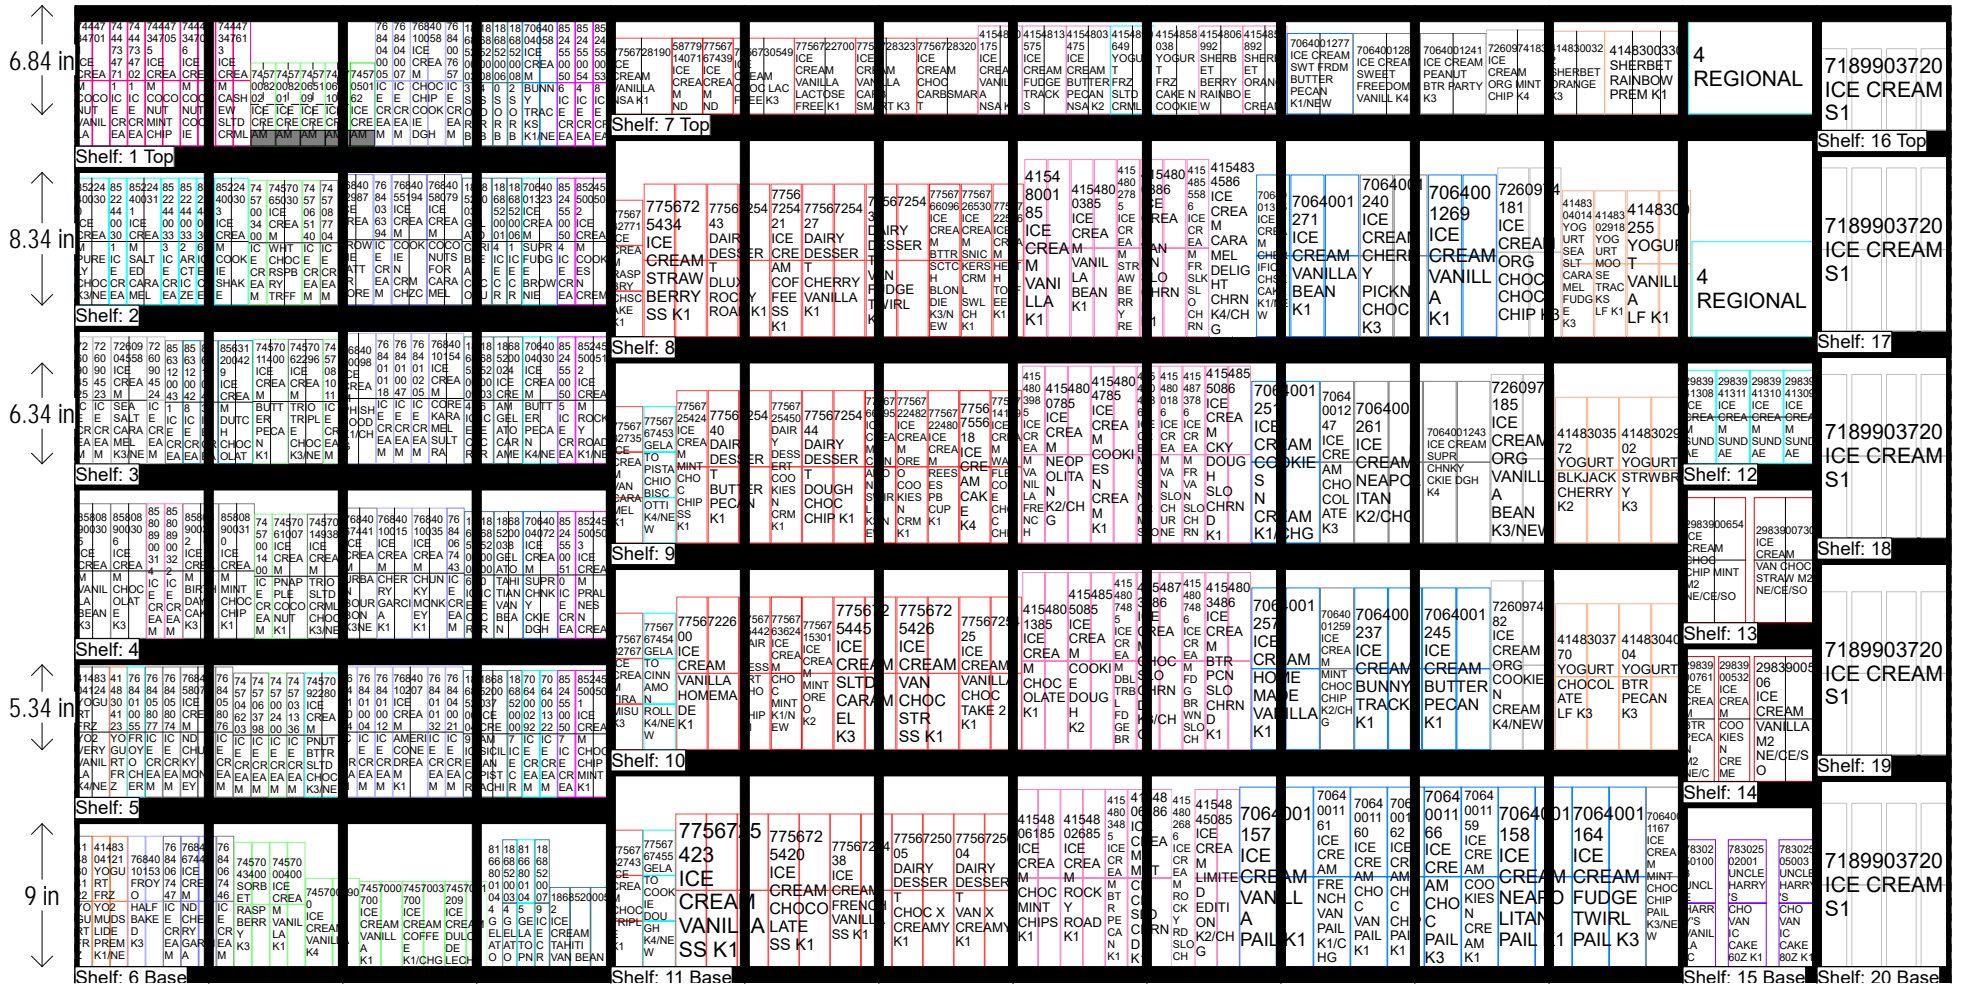

ICE CREAM -14 DOORS

HQ DeCA Planogram

Left-right

HQ DeCA/MBU PLANOGRAM APPROVED BY JAMES TAYLOR/IVEENA HENDERSON.

24 AUGUST 2017

ITEM POSTIONS MUST NOT CHANGE AT ANYTIME. LOCAL AND REGIONAL PRODUCT IS NOT TO EXCEED SPACE ALLOCATED ON POG