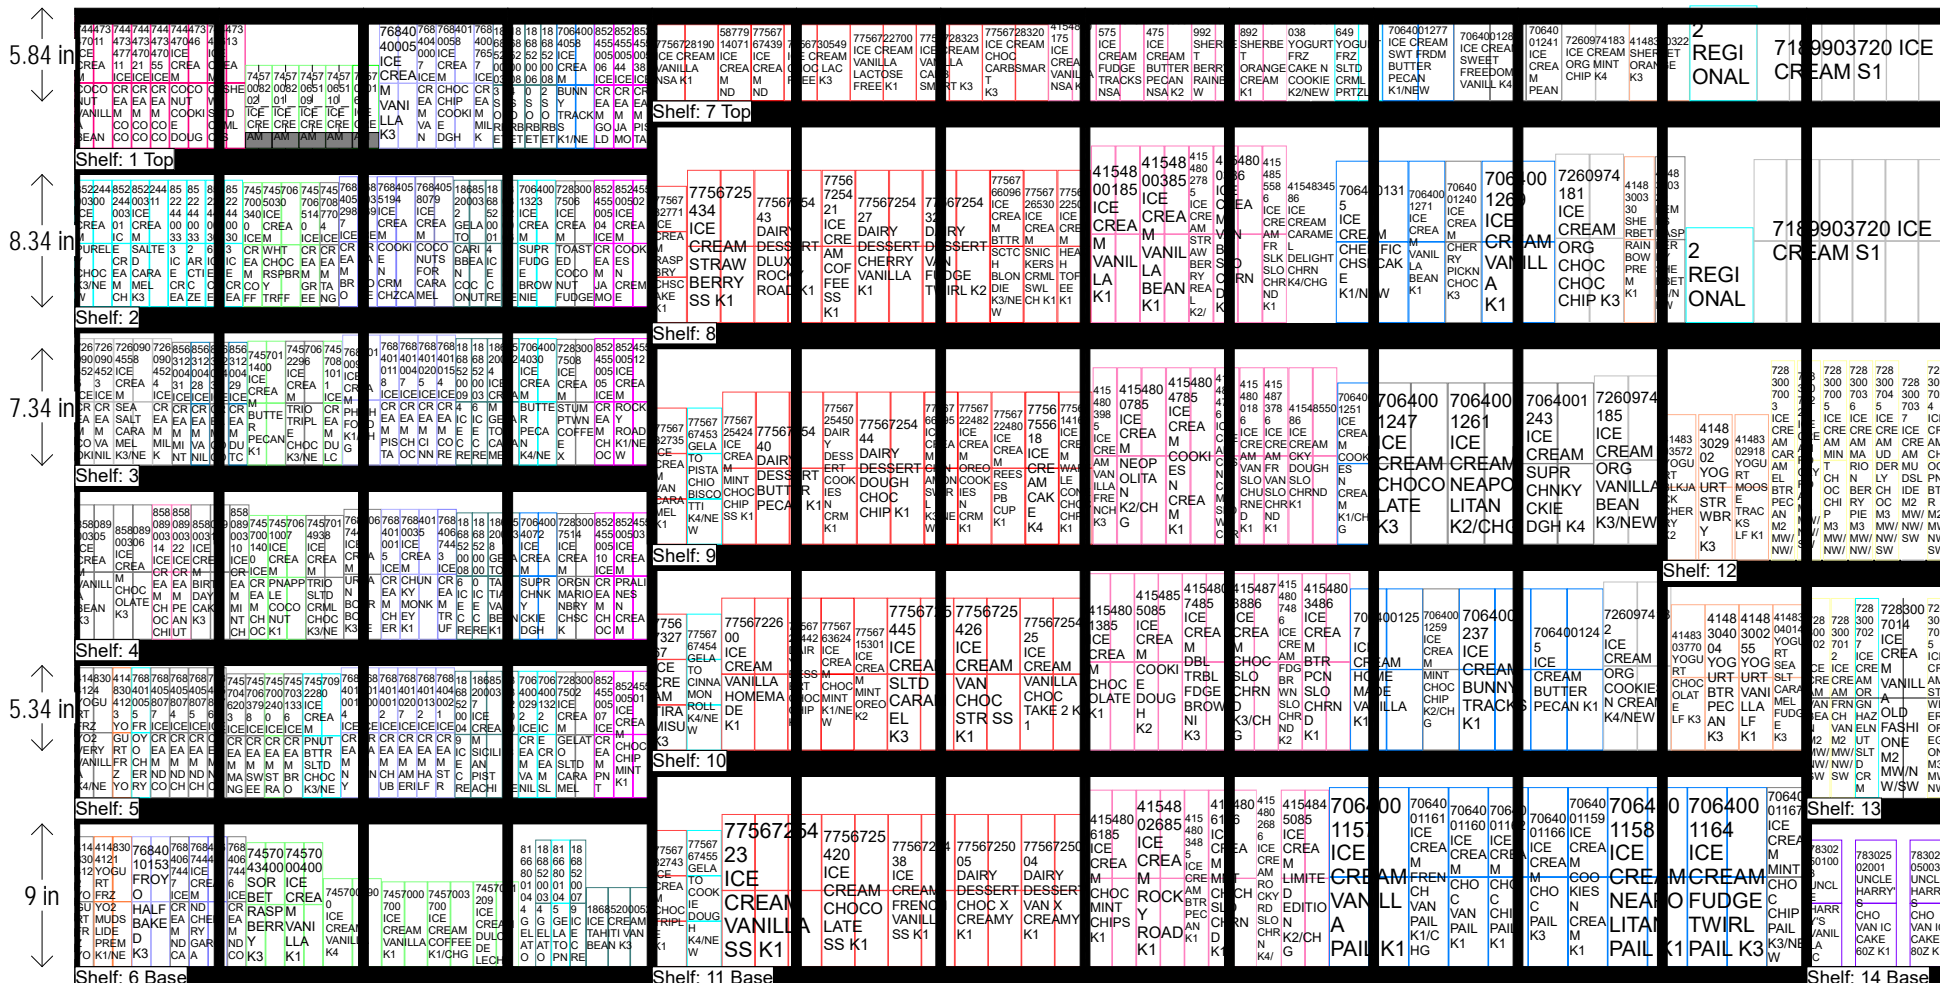

ICE CREAM -13 DOORS

HQ DeCA Planogram

Left-right HQ DeCA/MBU PLANOGRAM APPROVED BY JAMES TAYLOR/IVEENA HENDERSON.

19 JULY 2017 ITEM POSTIONS MUST NOT CHANGE AT ANYTIME. LOCAL AND REGIONAL PRODUCT IS NOT TO EXCEED SPACE ALLOCATED ON POG