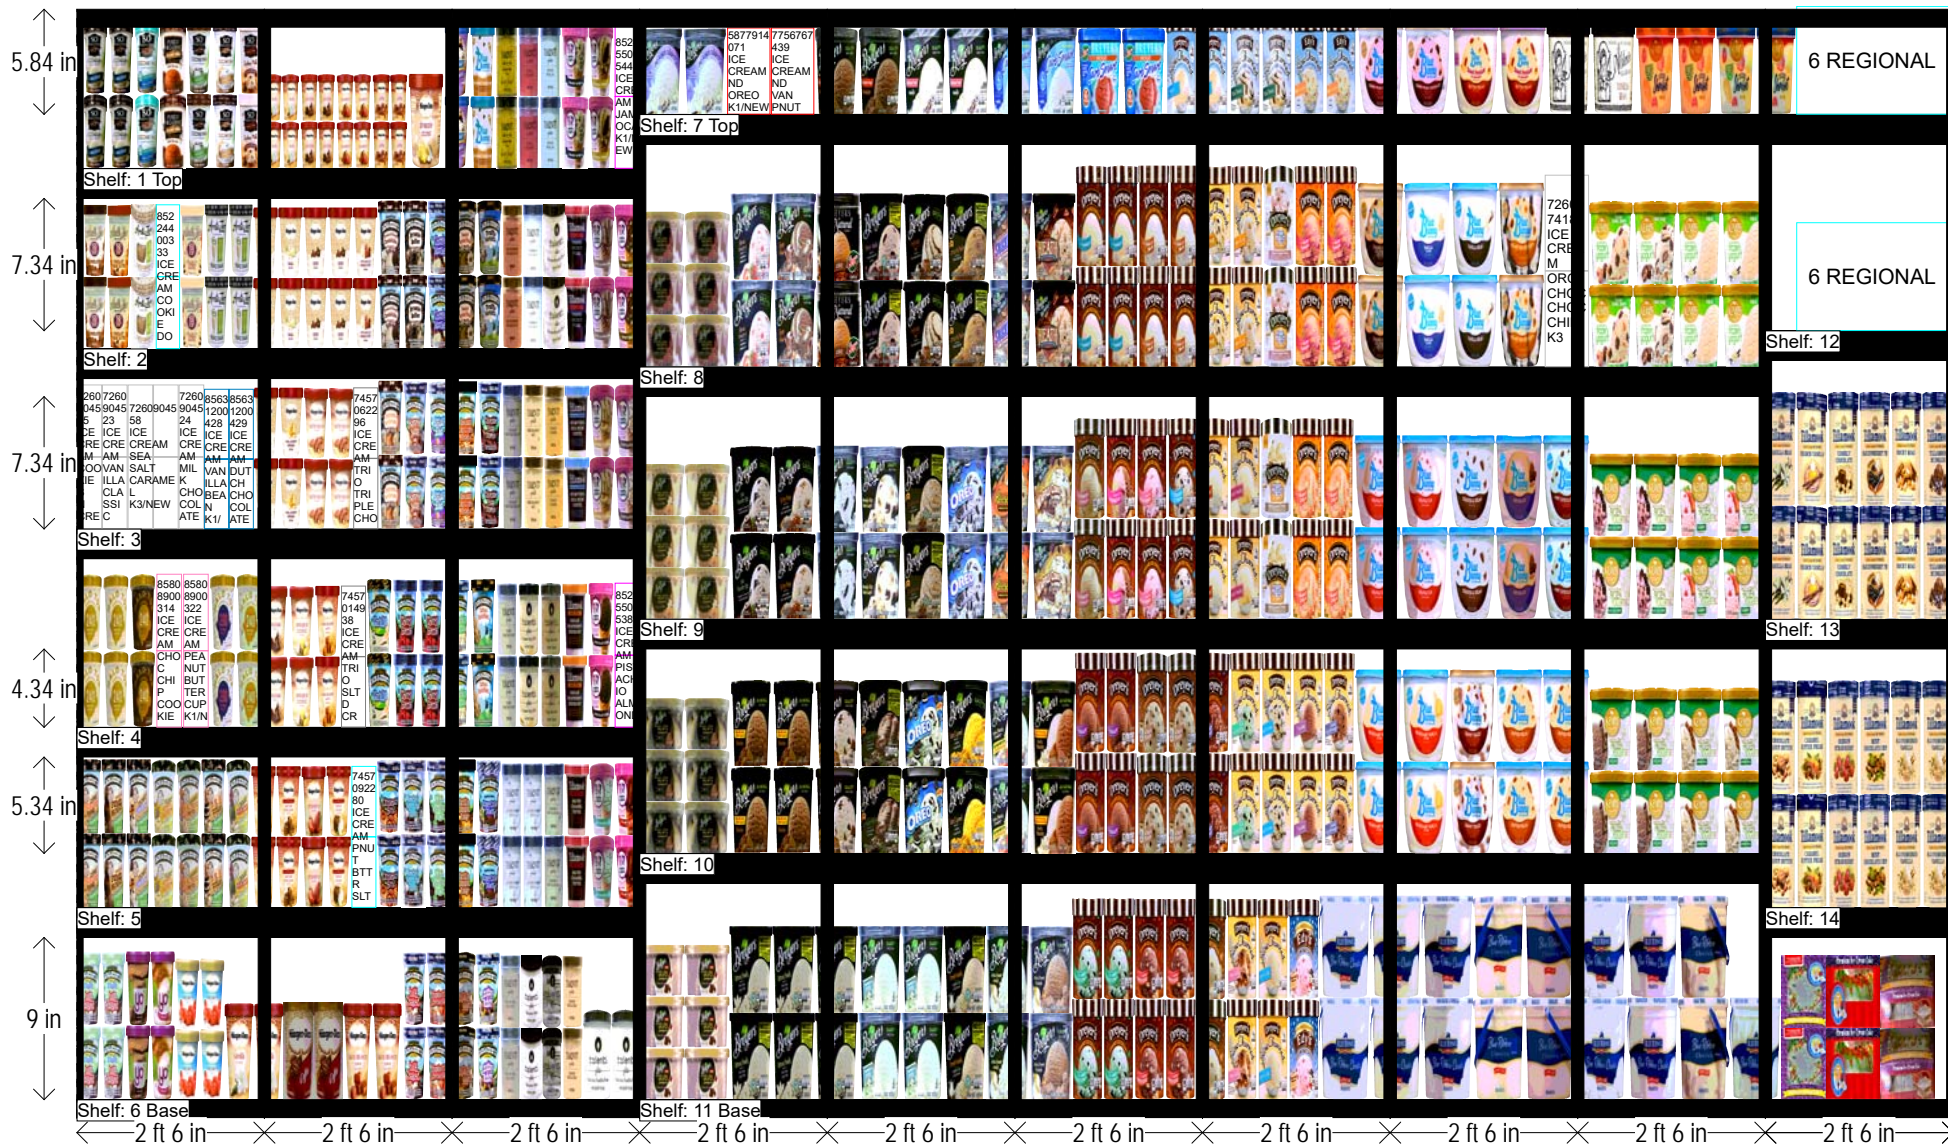

# ICE CREAM -10 DOORS

## HQ DeCA Planogram

Left-right

HQ DeCA/MBU PLANOGRAM APPROVED BY JAMES TAYLOR/IVEENA HENDERSON.

7 JULY 2017

ITEM POSTIONS MUST NOT CHANGE AT ANYTIME. LOCAL AND REGIONAL PRODUCT IS NOT TO EXCEED SPACE ALLOCATED ON POG

ICE CREAM -10 DOORS

HQ DeCA Planogram

Planogram grid showing shelves (1-14) and base shelves (11-12) with product names and codes. Includes height markers on the left (5.84 in, 7.34 in, 7.34 in, 4.34 in, 5.34 in, 9 in).

Left-right HQ DeCA/MBU PLANOGRAM APPROVED BY JAMES TAYLOR/IVEENA HENDERSON.

7 JULY 2017 ITEM POSTIONS MUST NOT CHANGE AT ANYTIME. LOCAL AND REGIONAL PRODUCT IS NOT TO EXCEED SPACE ALLOCATED ON POG