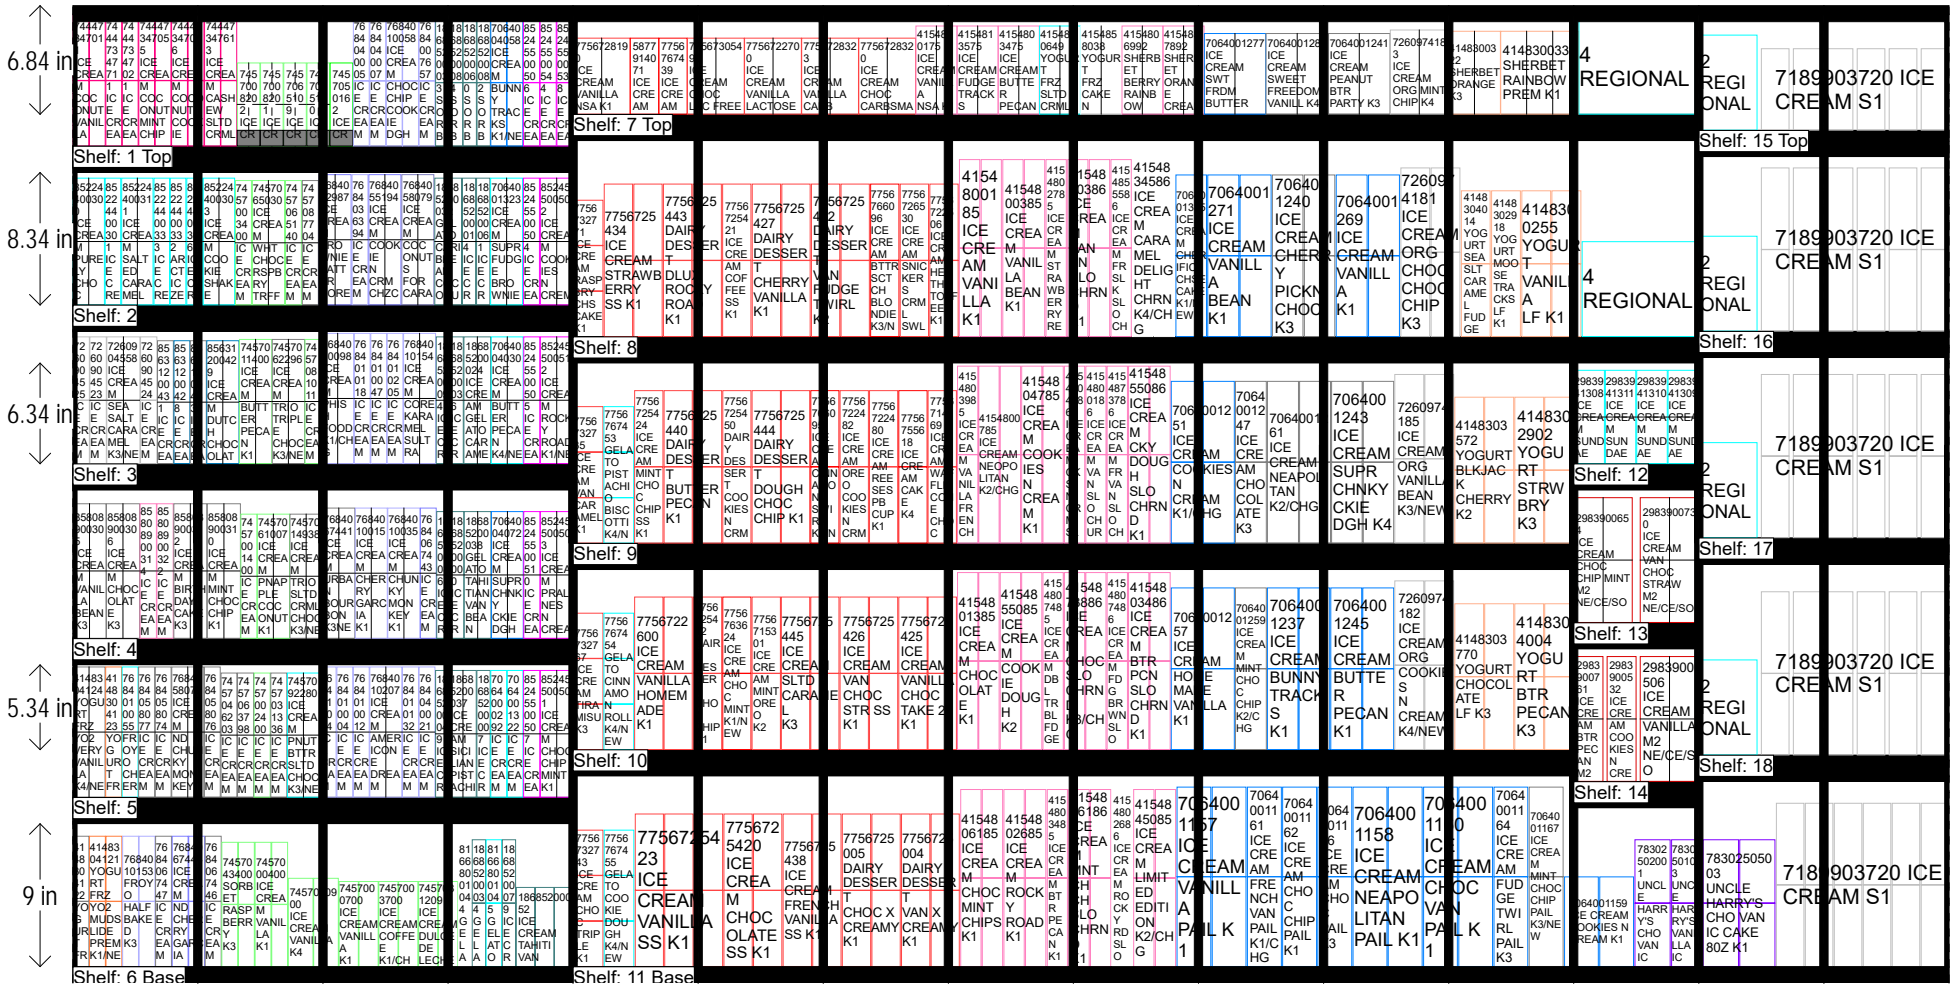

# ICE CREAM -14 DOORS

## HQ DeCA Planogram

Left-right

HQ DeCA/MBU PLANOGRAM APPROVED BY JAMES TAYLOR/IVEENA HENDERSON.

24 AUGUST 2017

ITEM POSTIONS MUST NOT CHANGE AT ANYTIME. LOCAL AND REGIONAL PRODUCT IS NOT TO EXCEED SPACE ALLOCATED ON POG