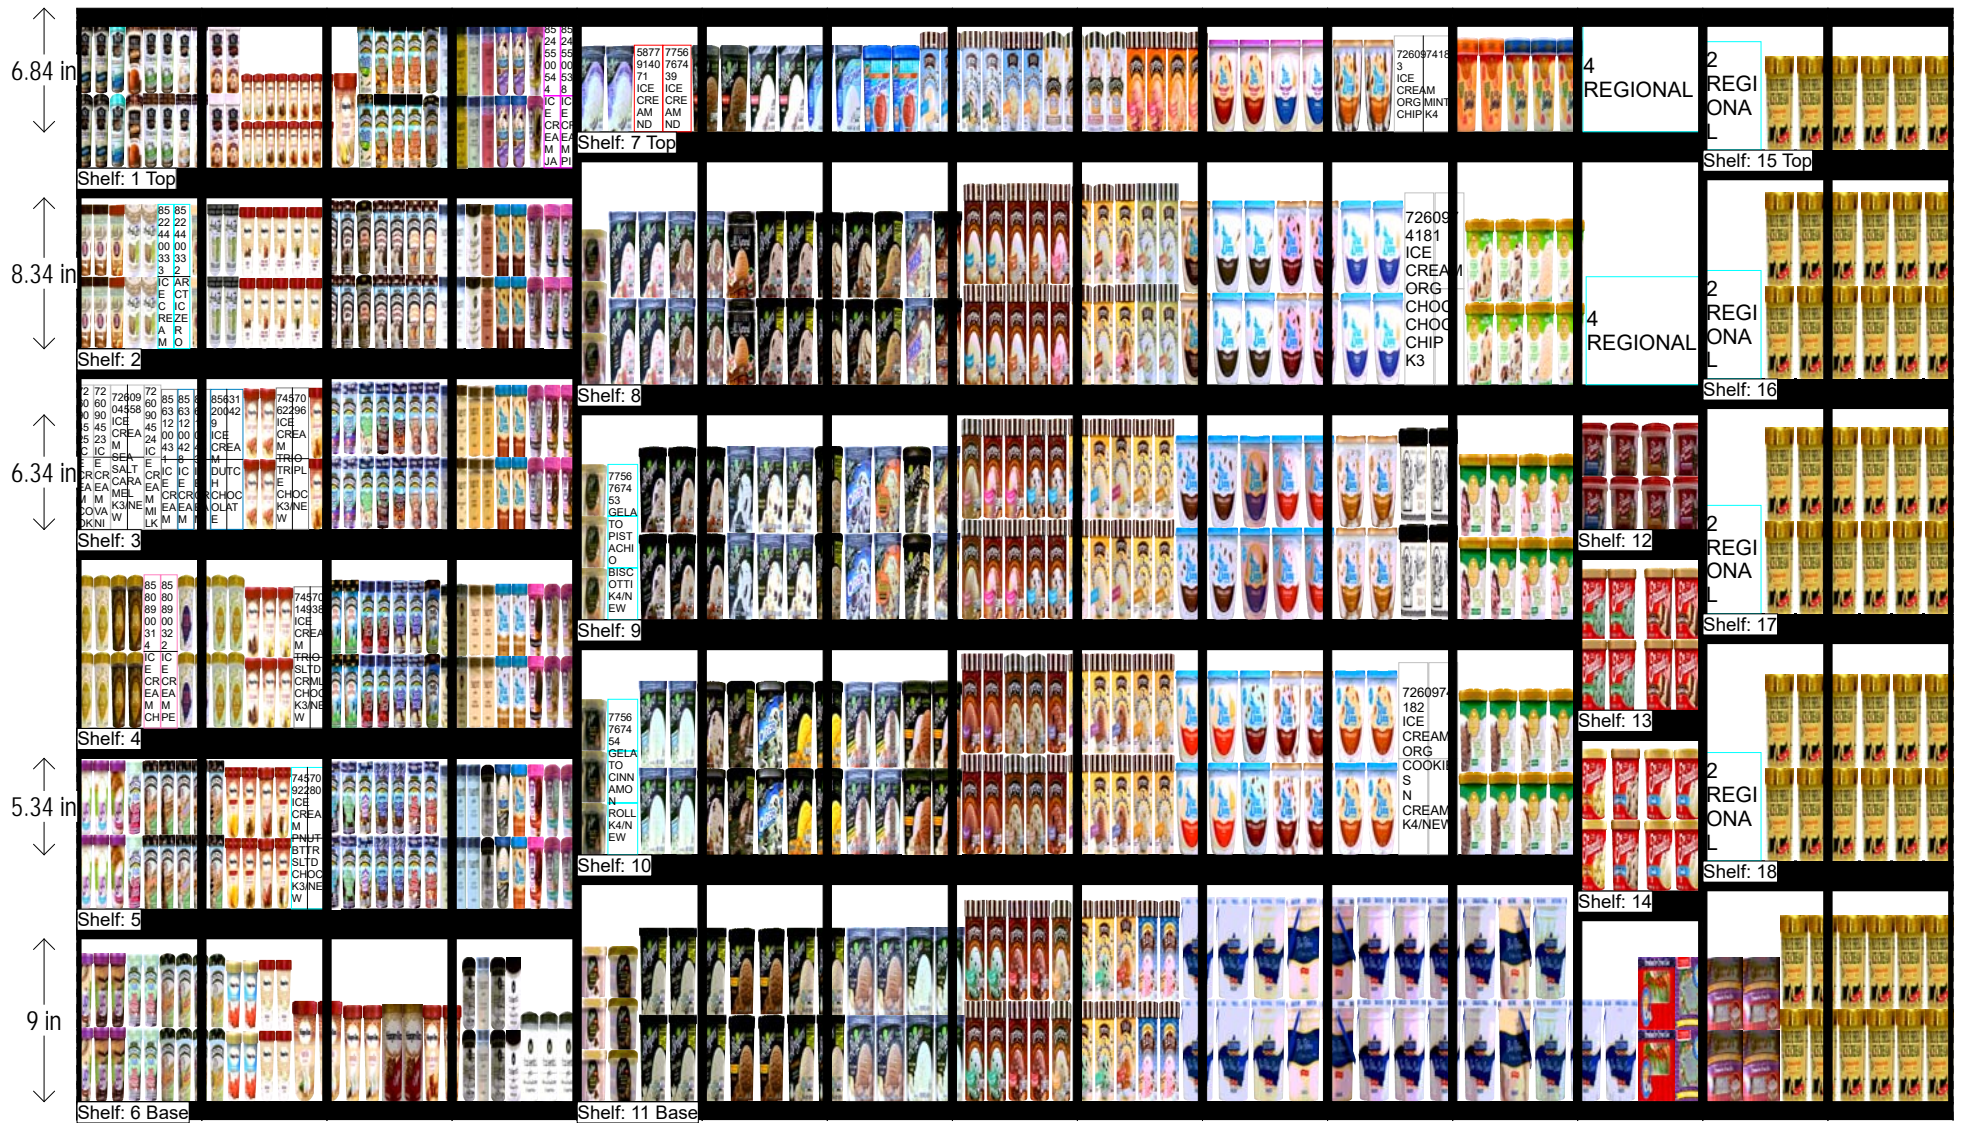

# ICE CREAM -14 DOORS

## HQ DeCA Planogram

Left-right

HQ DeCA/MBU PLANOGRAM APPROVED BY JAMES TAYLOR/IVEENA HENDERSON.

24 AUGUST 2017

ITEM POSTIONS MUST NOT CHANGE AT ANYTIME. LOCAL AND REGIONAL PRODUCT IS NOT TO EXCEED SPACE ALLOCATED ON POG

SHELF:13		WIDTH:30 in		MERCH HEIGHT:15.00 in		DEPTH:22 in		SPACE AVAIL:1.84 in						
Locatio...	UPC	Brand	NAME	SIZE UOM	NOF	RSL	CS/PK	PACKOUT	Cases	H	W	D	Orientation	Add Date
1	2983900654	FRIENDLYS	ICE CREAM CHOC CHIP MINT	48.00OZ	2	M2 NE/C...	6	16	2.67	3.94 in	7.04 in	5.40 in	Front	
2	2983900730	FRIENDLYS	ICE CREAM VAN CHOC STRAW	48.00OZ	2	M2 NE/C...	6	16	2.67	3.94 in	7.04 in	5.40 in	Front	

SHELF:17		WIDTH:60 in		MERCH HEIGHT:16.00 in		DEPTH:22 in		SPACE AVAIL:5.80 in							
Locatio...	UPC	Brand	NAME	SIZE	UOM	NOF	RSL	CS/PK	PACKOUT	Cases	H	W	D	Orientation	Add Date
1	2		REGIONAL	0.00OZ		1		0	3	99999...	6.00 in	14.00 in	6.70 in	Front	
2	7189903720	BLUEBELL	ICE CREAM	64.00OZ		6	S1	4	36	9.00	5.15 in	6.70 in	6.70 in	Front	