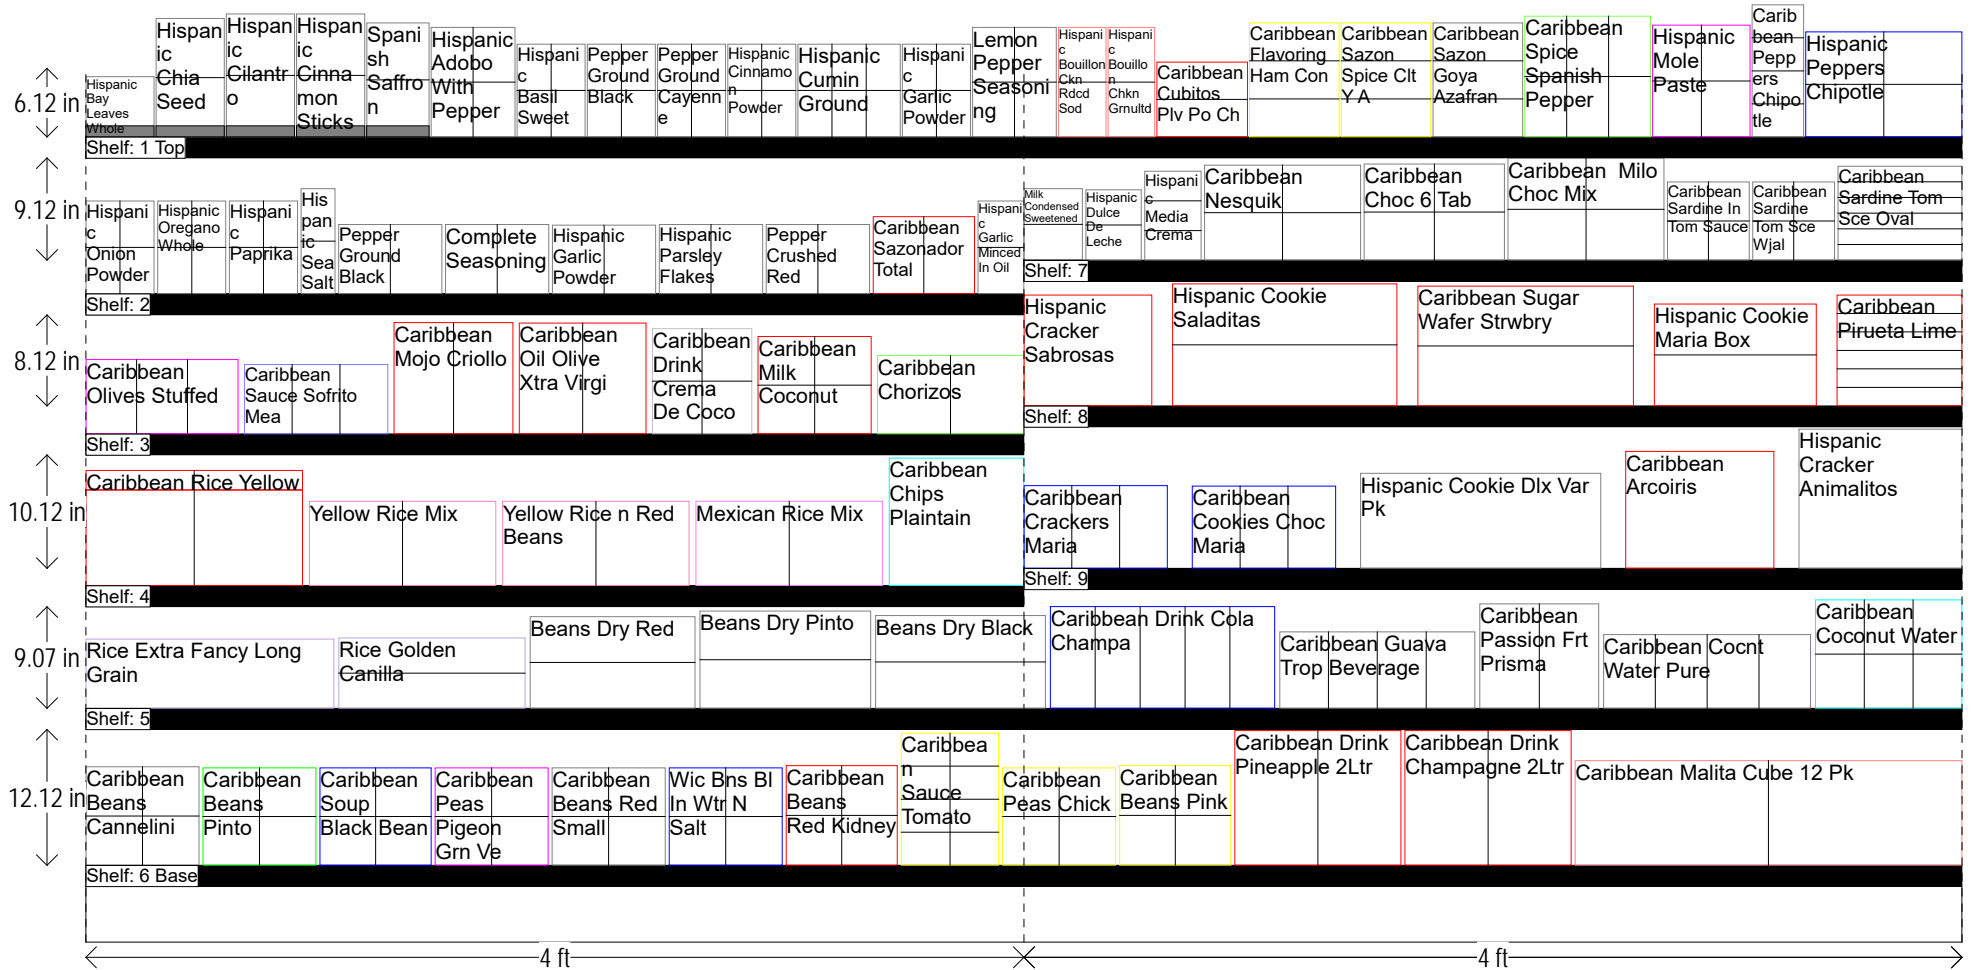

LATINO - AUTHENTIC 8' SECTION

HQ DeCA PLANOGRAM

CLASS 3

Left-right	HQ DeCA/MBU PLANOGRAM APPROVED BY CATEGORY MANAGER, BARBARA MERRIWEATHER AND MERCHANDISING SPECIALIST, NICHOLAS BUTORAC
8 AUGUST 2017	FACINGS MAY BE ADJUSTED TO ACCOMODATE LOCAL AND REGIONAL ITEMS (END OF FLOW). FACINGS MAY BE ADJUSTED TO MEET CUSTOMED DEMAND - CAO MUST BE INVOLVED IN THE PROCESS ALONG WITH STORE MANAGEMENT APPROVAL. ITEM POSITIONS MUST NOT BE CHANGED AT ANY TIME.