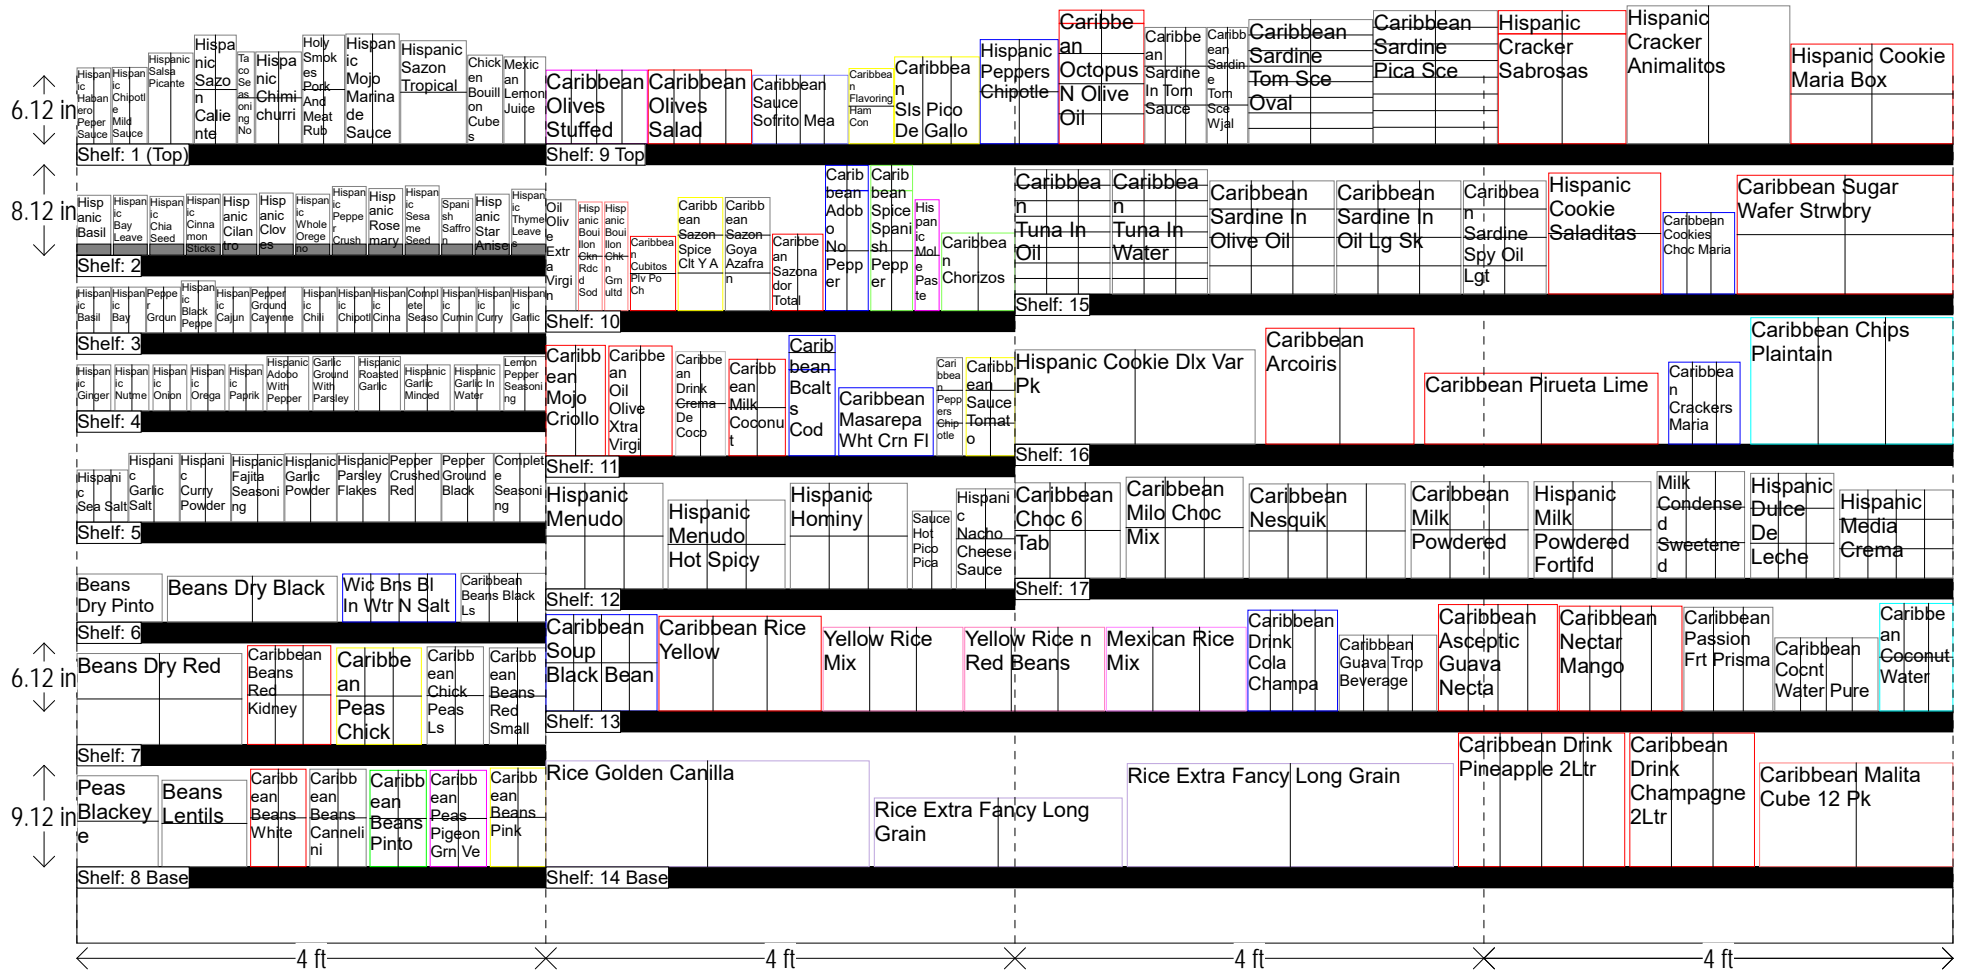

LATINO - AUTHENTIC 16' SECTION

HQ DeCA PLANOGRAM

CLASS 4 5

Left-right

HQ DeCA/MBU PLANOGRAM APPROVED BY CATEGORY MANAGER, BARBARA MERRIWEATHER AND MERCHANDISING SPECIALIST NICHOLAS BUTORAC

8 AUGUST 2017

FACINGS MAY BE ADJUSTED TO ACCOMODATE LOCAL AND REGIONAL ITEMS (END OF FLOW). FACINGS MAY BE ADJUSTED TO MEET CUSTOMED DEMAND - CAO MUST BE INVOLVED IN THE PROCESS ALONG WITH STORE MANAGEMENT APPROVAL. ITEM POSITIONS MUST NOT BE CHANGED AT ANY TIME.