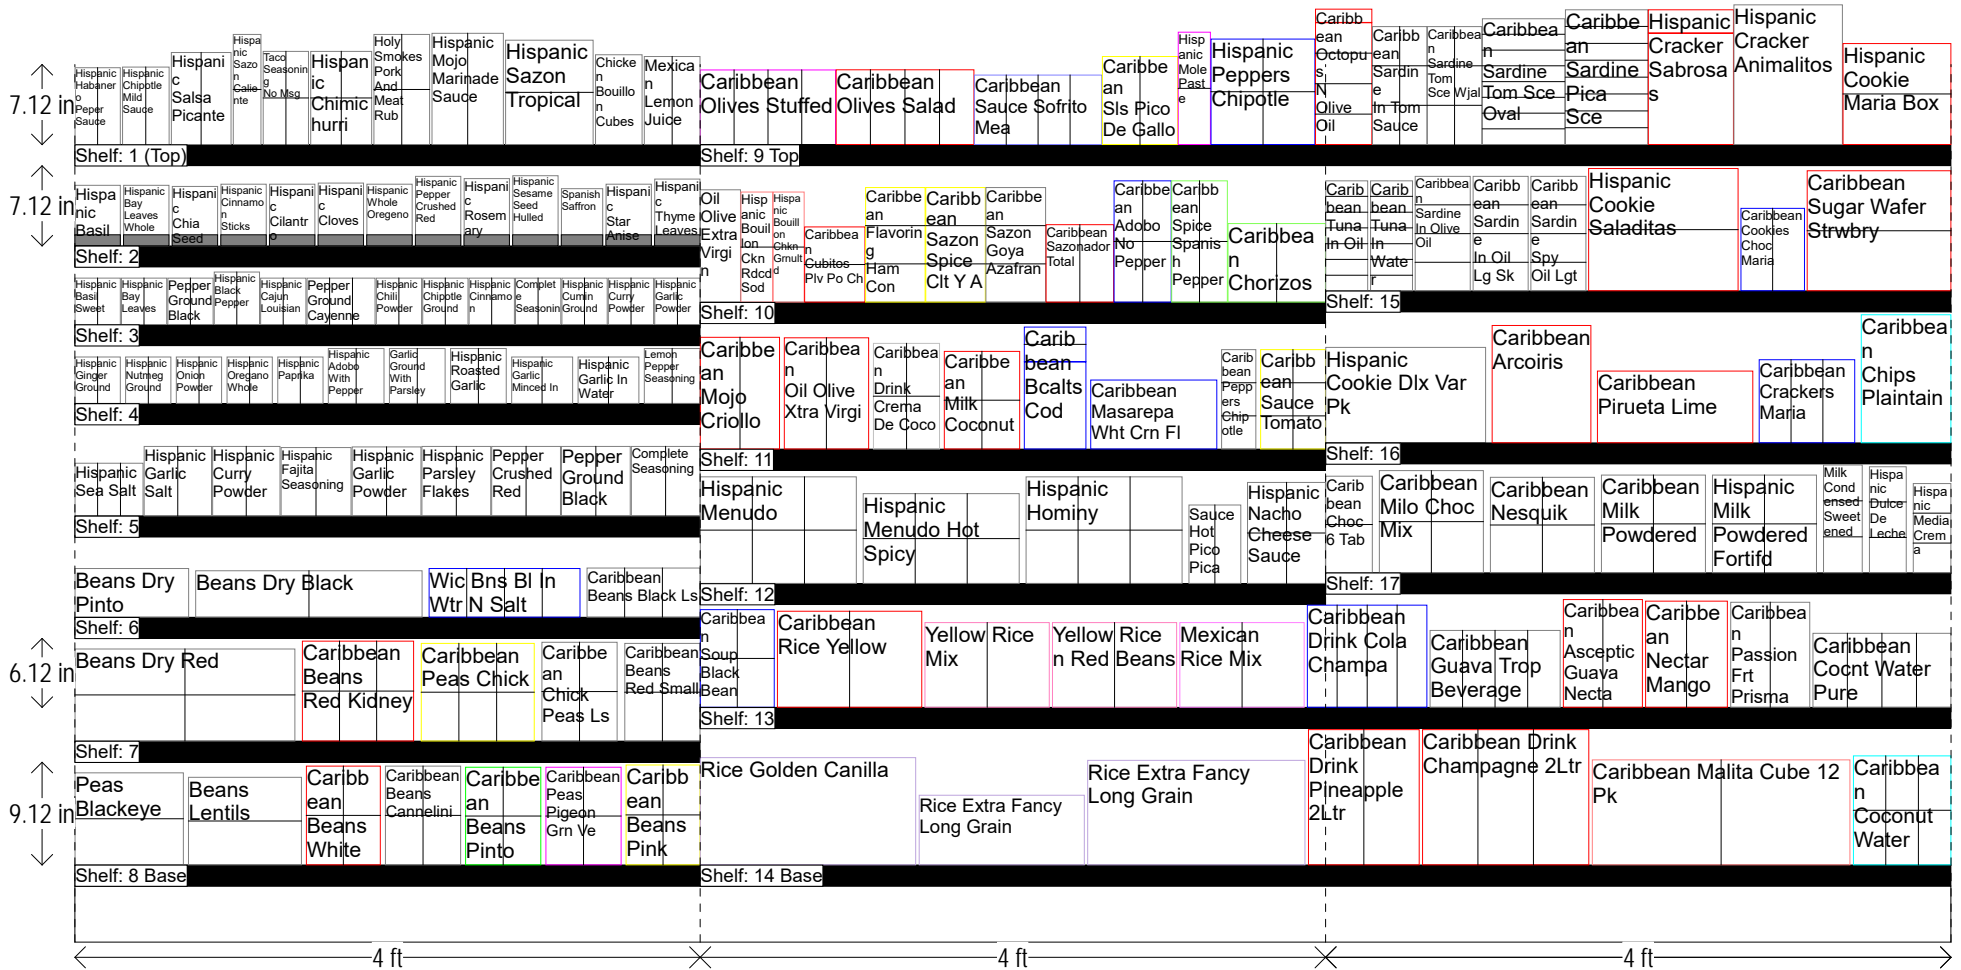

LATINO - AUTHENTIC 12' SECTION

HQ DeCA PLANOGRAM

CLASS 4 5

Left-right	HQ DeCA/MBU PLANOGRAM APPROVED BY CATEGORY MANAGER, BARBARA MERRIWEATHER AND MERCHANDISING SPECIALIST, NICHOLAS BUTORAC
8 AUGUST 2017	FACINGS MAY BE ADJUSTED TO ACCOMODATE LOCAL AND REGIONAL ITEMS (END OF FLOW). FACINGS MAY BE ADJUSTED TO MEET CUSTOMED DEMAND - CAO MUST BE INVOLVED IN THE PROCESS ALONG WITH STORE MANAGEMENT APPROVAL. ITEM POSITIONS MUST NOT BE CHANGED AT ANY TIME.