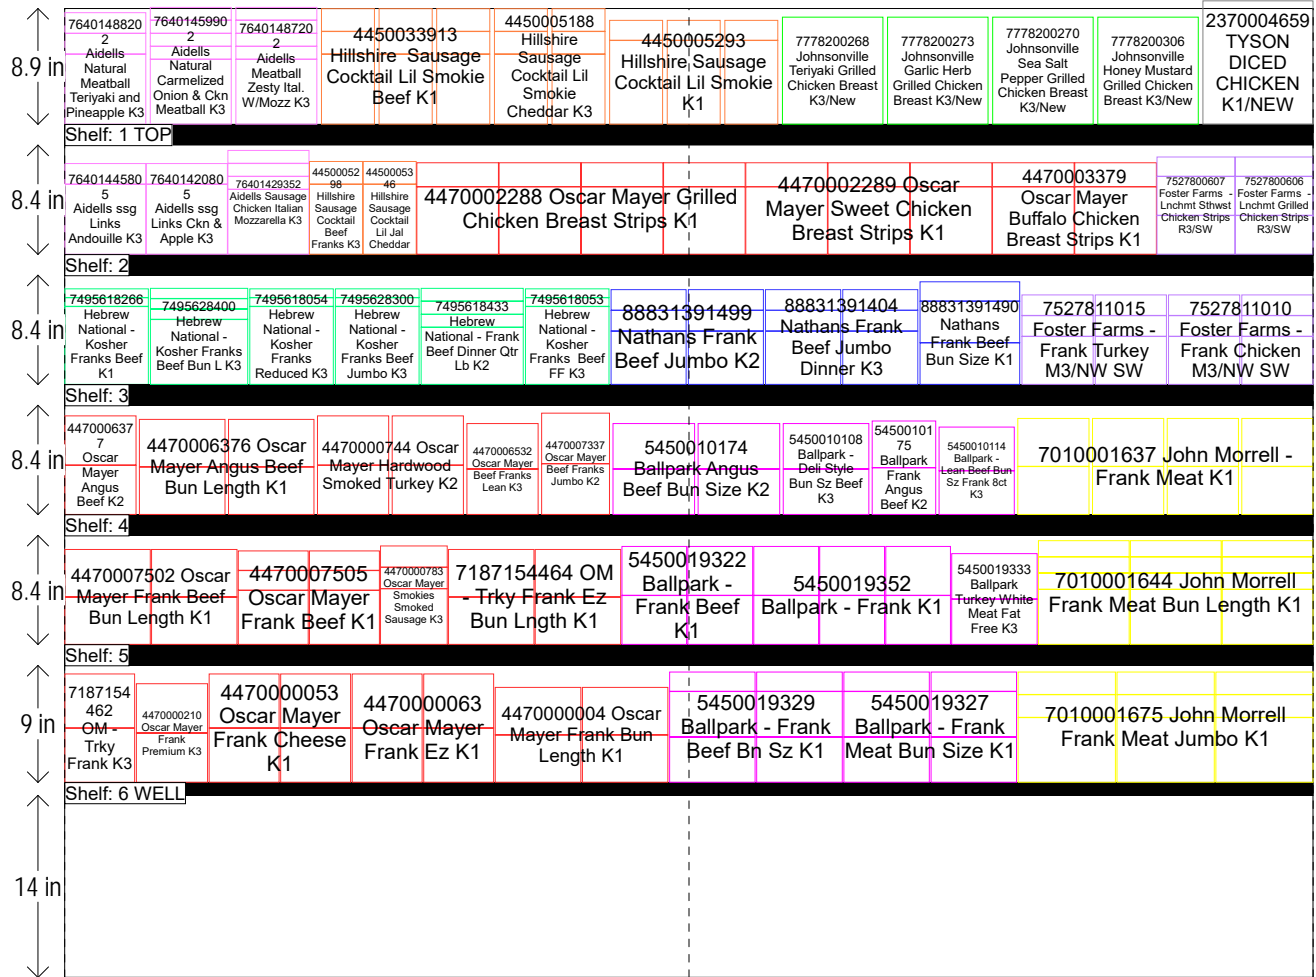

HOT DOGS - 8 FT SECTION

HQ DeCA PLANOGRAM - CHILL MEAT 60 FT

FOR CLASS 3, 4 AND 5 STORES - NW SW MARKETING AREAS

Left-right

HQ DeCA/MBU PLANOGRAM APPROVED BY CATEGORY MGR CHARLIE DOWLEN

9 AUGUST 2017

FACINGS MAY BE ADJUSTED TO ACCOMMODATE LOCAL ITEMS (END OF FLOW). FACINGS MAY BE ADJUSTED TO MEET CUSTOMER DEMAND-CAO MUST BE INVOLVED IN THE PROCESS ALONG WITH STORE MANAGEMENT APPROVAL. ITEM POSITIONS MUST NOT BE CHANGED AT ANY TIME.

HOT DOGS - 8 FT SECTION

HQ DeCA PLANOGRAM - CHILL MEAT 60 FT

FOR CLASS 3, 4 AND 5 STORES - NW SW MARKETING AREAS

Left-right	HQ DeCA/MBU PLANOGRAM APPROVED BY CATEGORY MGR CHARLIE DOWLEN
9 AUGUST 2017	FACINGS MAY BE ADJUSTED TO ACCOMMODATE LOCAL ITEMS (END OF FLOW). FACINGS MAY BE ADJUSTED TO MEET CUSTOMER DEMAND-CAO MUST BE INVOLVED IN THE PROCESS ALONG WITH STORE MANAGEMENT APPROVAL. ITEM POSITIONS MUST NOT BE CHANGED AT ANY TIME.
	Page: 2 of 4