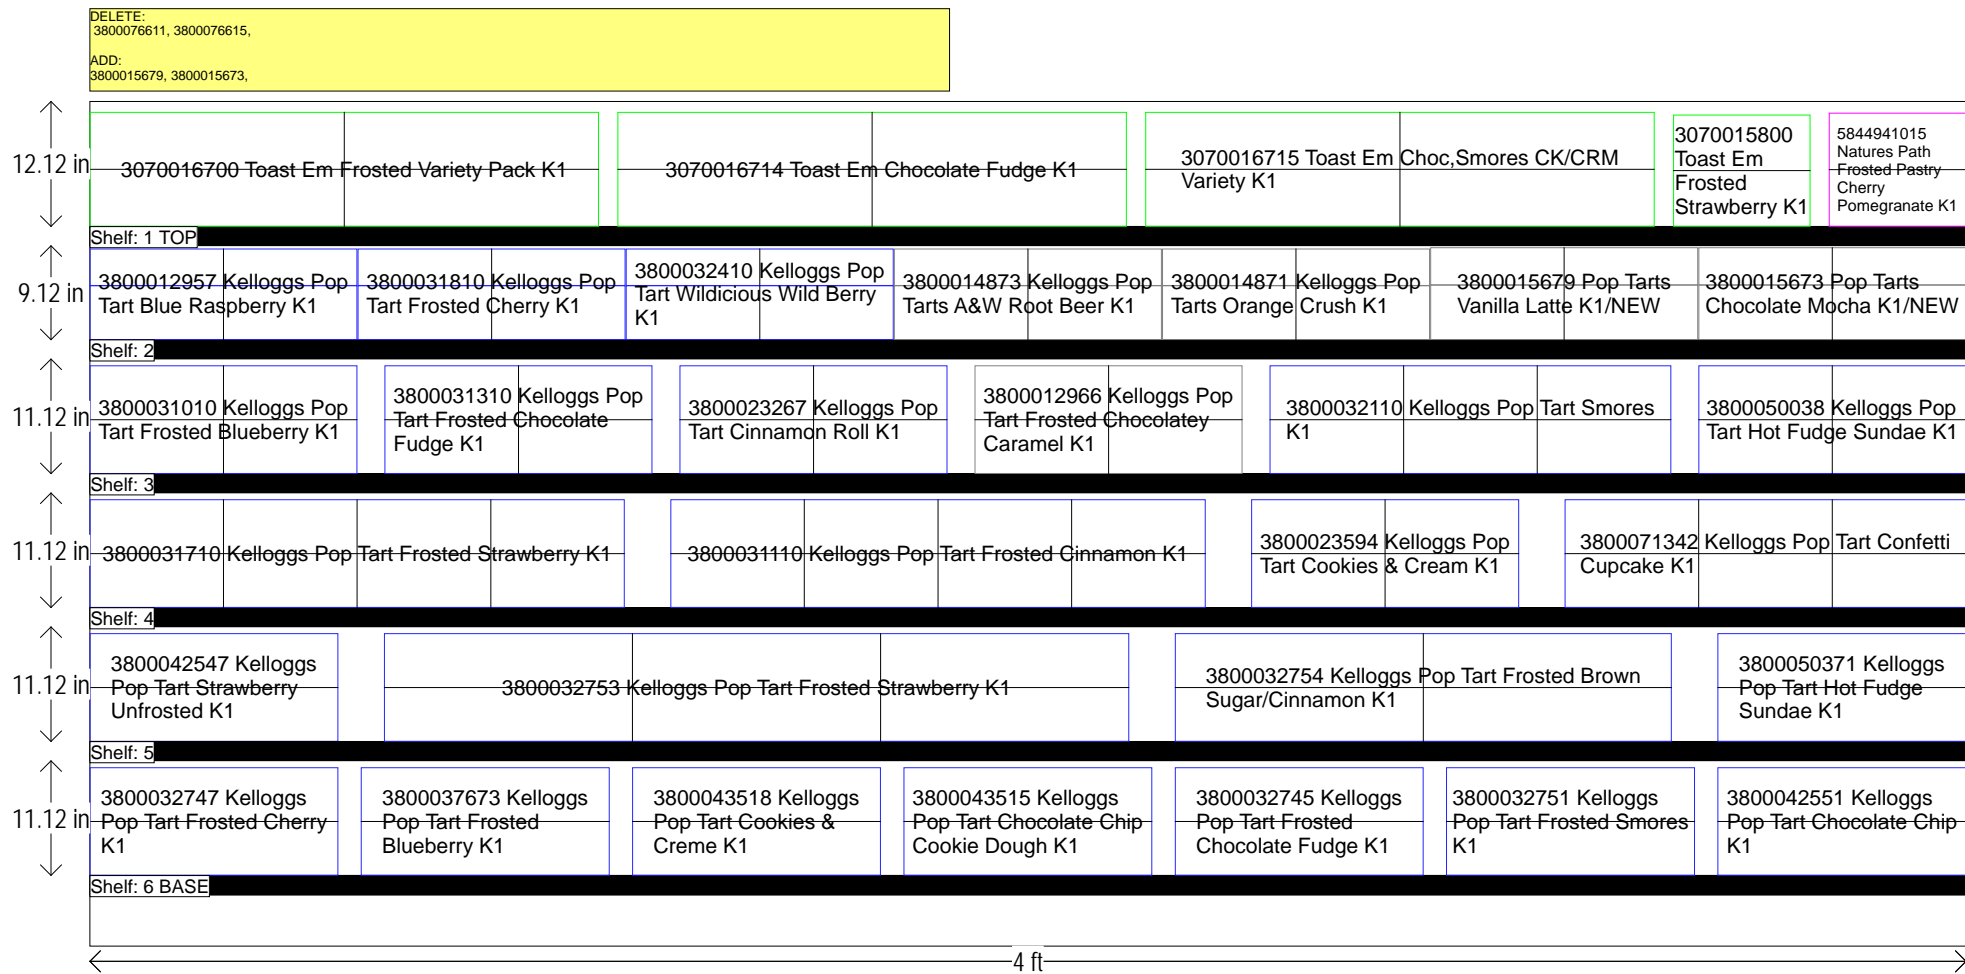

TOASTER PASTRY 4 FT SECTION

HQ DeCA PLANOGRAM

CLASS 1 / 2 / 3 STORES

DELETE:
3800076611, 3800076615,
ADD:
3800015679, 3800015673,

Left-right

HQ DeCA/MBU PLANOGRAM APPROVED BY CATEGORY MANAGER BARBARA MERRIWEATHER OR MERCHANDISER STEPHEN ARMBROSTER

11 January 2017

FACINGS MAY BE ADJUSTED TO ACCOMMODATE LOCAL AND REGIONAL ITEMS (END OF FLOW). FACINGS MAY BE ADJUSTED TO MEET CUSTOMER DEMAND-CAO MUST BE INVOLVED IN THE THE PROCESS ALONG WITH STORE MANAGEMENT APPROVAL. ITEM POSITIONS MUST NOT BE CHANGED AT ANY TIME.

Toaster-Pastry-8-K4-5.psa

TOASTER PASTRY 4 FT SECTION

HQ DeCA PLANOGRAM

CLASS 1 / 2 / 3 STORES

Left-right	HQ DeCA/MBU PLANOGRAM APPROVED BY CATEGORY MANAGER BARBARA MERRIWEATHER OR MERCHANDISER STEPHEN ARMBROSTER
11 January 2017	FACINGS MAY BE ADJUSTED TO ACCOMMODATE LOCAL AND REGIONAL ITEMS (END OF FLOW). FACINGS MAY BE ADJUSTED TO MEET CUSTOMER DEMAND-CAO MUST BE INVOLVED IN THE THE PROCESS ALONG WITH STORE MANAGEMENT APPROVAL. ITEM POSITIONS MUST NOT BE CHANGED AT ANY TIME.
Toaster-Pastry-8-K4-5.psa	
	Page: 2 of 3