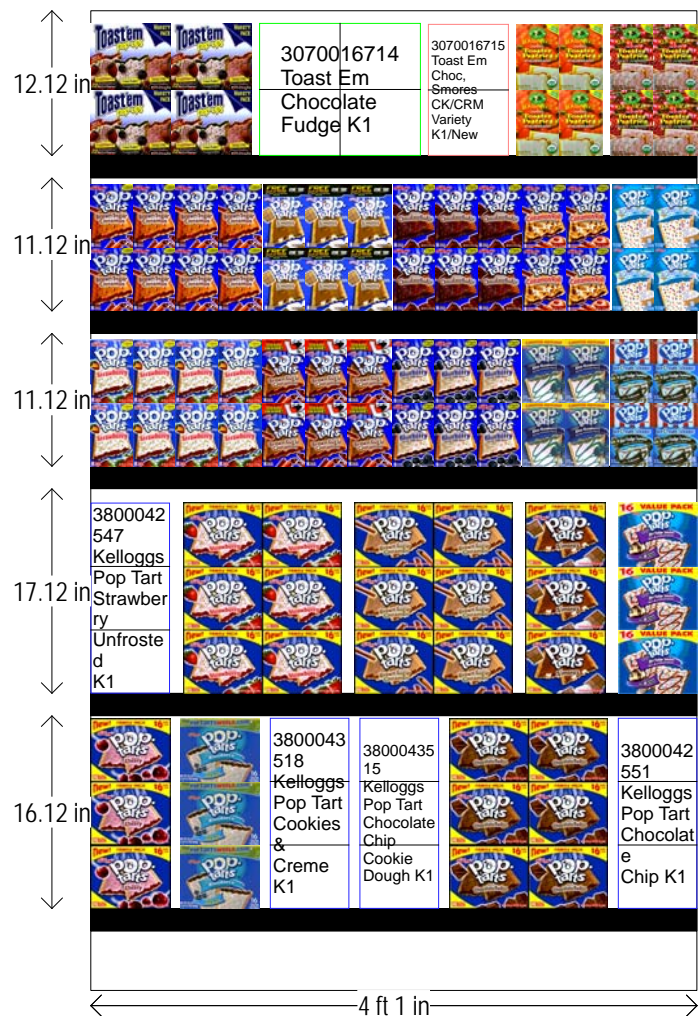

TOASTER PASTRY 4 FT SECTION

EUROPE DeCA PLANOGRAM

CLASS D STORES

Added 3800030110 Deleted
3800053549

Left-right

HQ DeCA/MBU PLANOGRAM APPROVED BY BUSINESS MGR. BARBARA MERRIWEATHER, MERCHANDISING SPECIALIST STEVE ARMBRUSTER

SHELF:5 BASE		WIDTH:49 in	MERCH HEIGHT:18.00 in				DEPTH:26 in				SPACE AVAIL:4.34 in				
Locatio...	UPC	NAME	SIZE	UOM	NOF	RSL HQ	RSL EU	CS/PK	PK OUT	Cases	H	W	D	Orientation	Add Date
1	3800032747	Kelloggs Pop Tart Frosted Cherry	29.30	OZ	1	K1	C	8	21	2.63	5.31 in	6.38 in	3.63 in	Front	
2	3800037673	Kelloggs Pop Tart Frosted Blueberry	29.30	OZ	1	K1	D	8	21	2.63	5.31 in	6.38 in	3.63 in	Front	
3	3800043518	Kelloggs Pop Tart Cookies & Creme	28.20	OZ	1	K1	D	8	21	2.63	5.31 in	6.38 in	3.63 in	Front	
4	3800043515	Kelloggs Pop Tart Chocolate Chip Cookie Dough	28.20	OZ	1	K1	D	8	21	2.63	5.31 in	6.38 in	3.63 in	Front	
5	3800032745	Kelloggs Pop Tart Frosted Chocolate Fudge	29.30	OZ	2	K1	B	8	42	5.25	5.31 in	6.38 in	3.63 in	Front	
6	3800042551	Kelloggs Pop Tart Chocolate Chip	29.30	OZ	1	K1	C	8	21	2.63	5.31 in	6.38 in	3.63 in	Front	