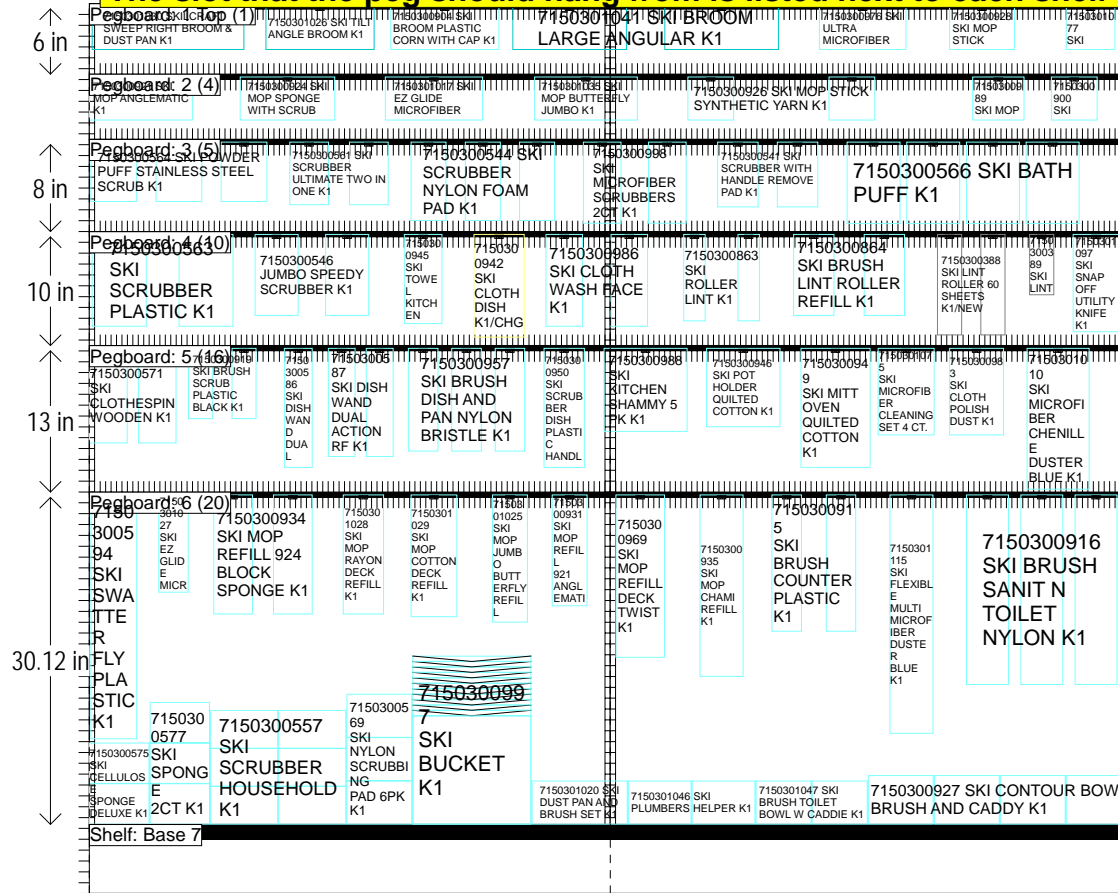

SKILCRAFT HOME CARE CENTER 8 FT SECTION

HQ DeCA PLANOGRAM

CLASS 1 STORES

POGS ARE NOT TO BE REVERSED TO FLOW WITH TRAFFIC

The slot that the peg should hang from is listed next to each shelf on the position report (#).

N/A

HQ DeCA/MBU PLANOGRAM APPROVED BY BUSINESS MANAGER DARRELL CLARY & MERCHANDISING SPECIALIST JANET BERRY.

1 DECEMBER 2016

Home Care Center 8ft K1