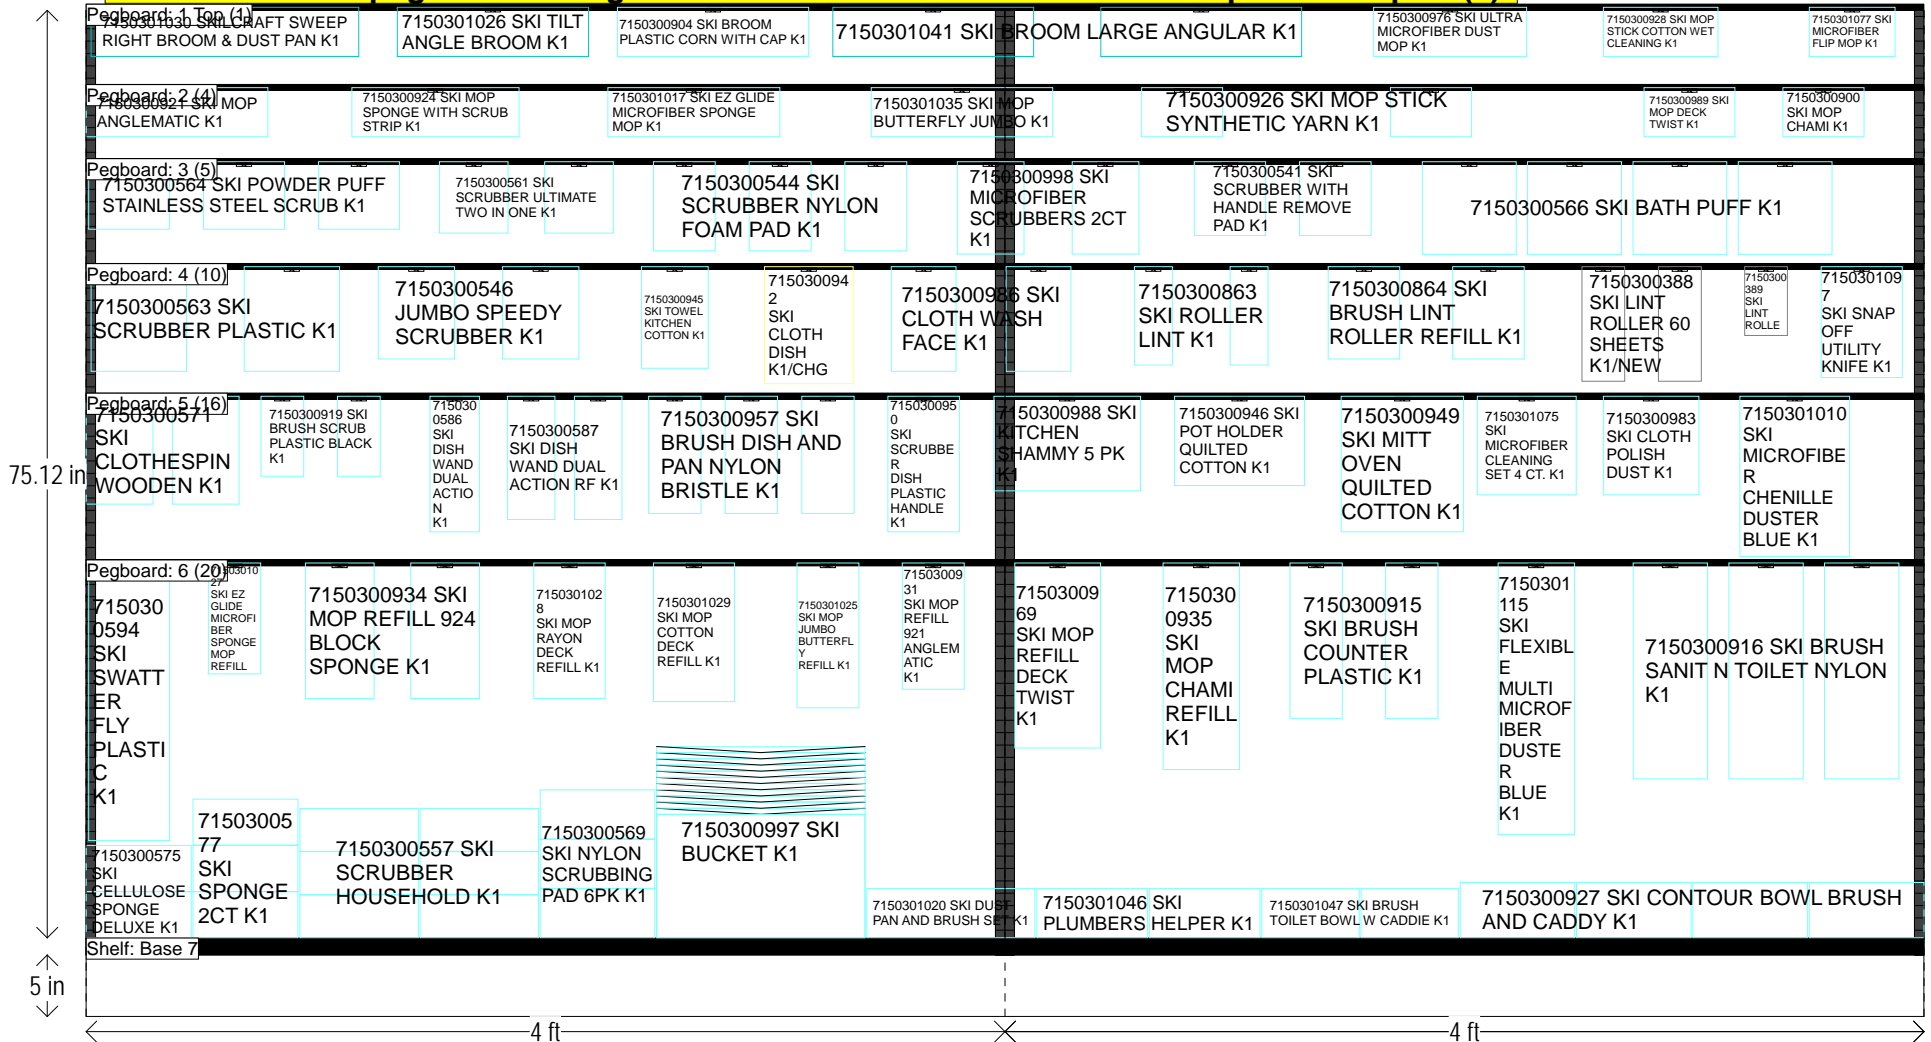

# SKILCRAFT HOME CARE CENTER 8 FT SECTION

HQ DeCA PLANOGRAM

CLASS 1 STORES

**POGS ARE NOT TO BE REVERSED TO FLOW WITH TRAFFIC**

The slot that the peg should hang from is listed next to each shelf on the position report (#).

75.12 in

5 in

4 ft

4 ft

N/A

HQ DeCA/MBU PLANOGRAM APPROVED BY BUSINESS MANAGER DARRELL CLARY & MERCHANDISING SPECIALIST JANET BERRY.

1 DECEMBER 2016

Home Care Center 8ft K1