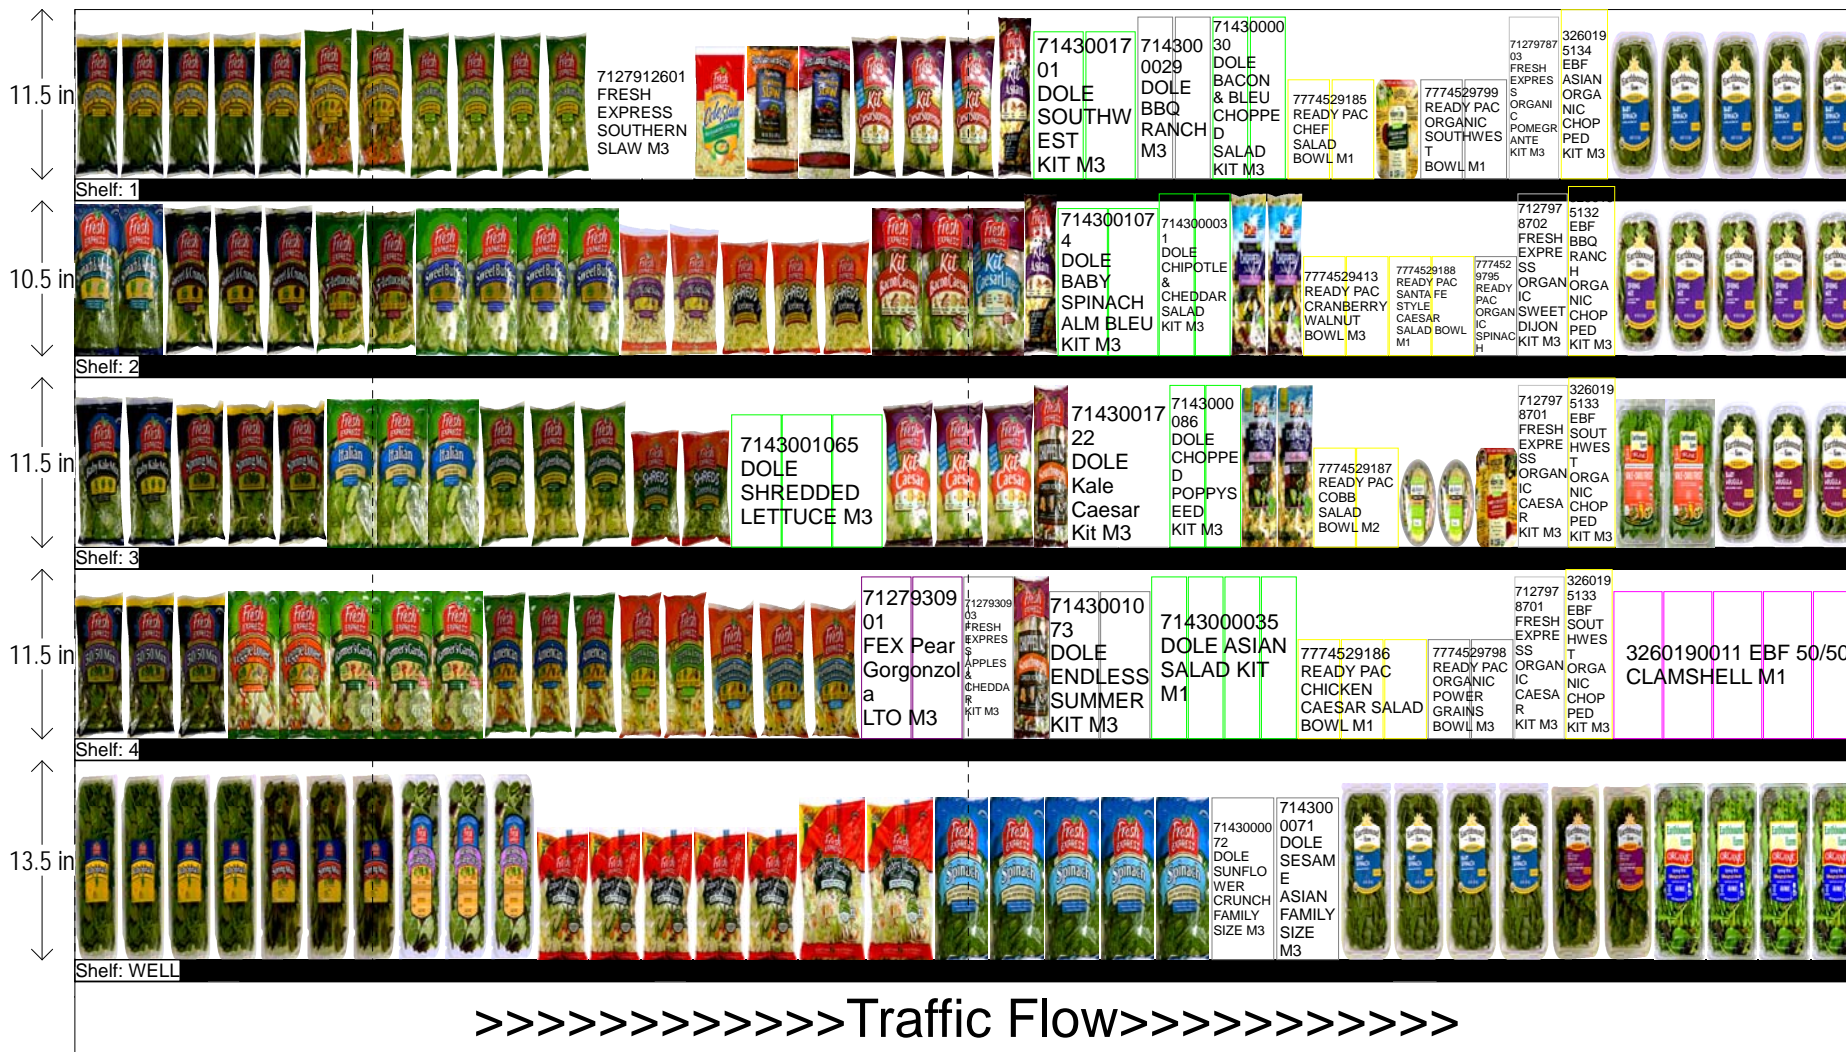

PACKAGED SALAD 24 FT SECTION

HQ DeCA PLANOGRAM - CENTRAL/SOUTHERN MARKETING AREA

CLASS 4/5 STORES

Right-left	HQ DeCA/MBU PLANOGRAM APPROVED BY CATEGORY LEAD BRIDGET BENNETT AND BUYER DAVID KRYNISKI.
1 MARCH 2017	FACINGS MAY BE ADJUSTED TO ACCOMMODATE LOCAL AND REGIONAL ITEMS (END OF FLOW). FACINGS MAY BE ADJUSTED TO MEET COUSTOMER DEMAND - CAO MUST BE INVOLVED IN THE PROCESS ALONG WITH STORE MANAGEMENT APPROVAL. ITEM POSTIONS MUST NOT BE CHANGED AT ANY TIME.
Packaged Salad Central 12 Ft	