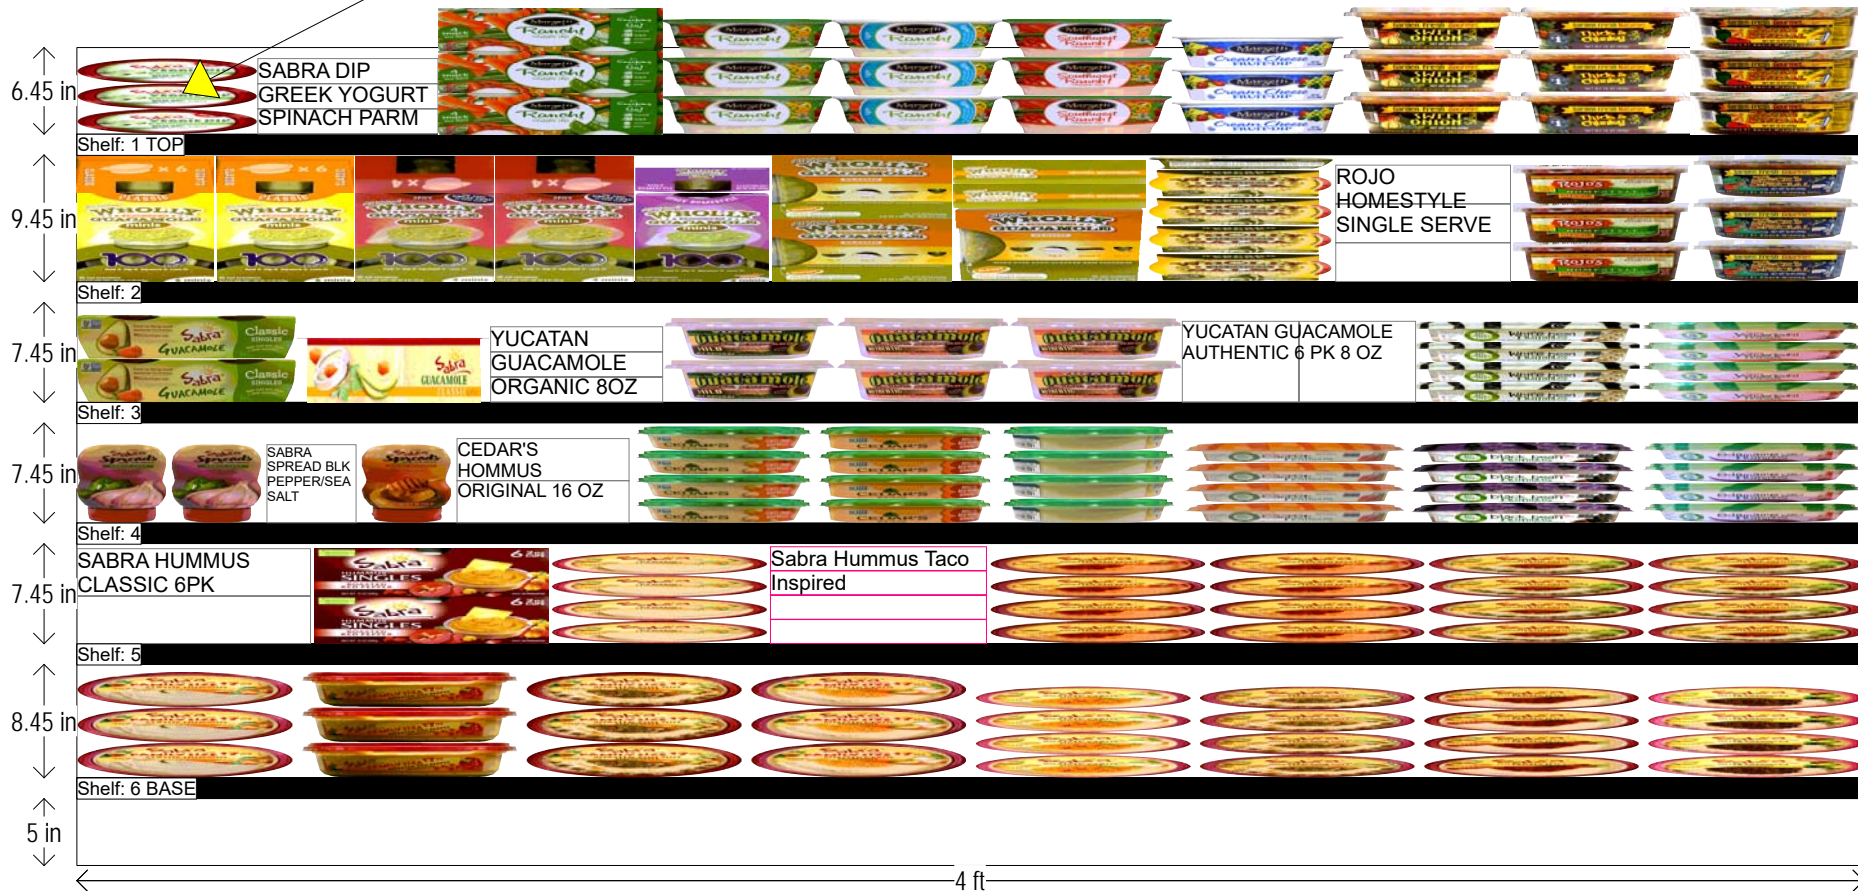

DIPS - CHILLED - 4 FT. SECTION

HQ DeCA PLANOGRAM

CLASS 3 4 5 - NORTHEAST, CENTRAL, SOUTHERN, MIDWEST, NORTHWEST MARKETING AREAS

4082234118 in MW NW SW

ADDED 40822-34367

Left-right

HQ DeCA/MBU PLANOGRAM APPROVED BY CATEGORY MANAGER BRIDGET BENNETT AND BRIAN MYRICK

19 APRIL 2017

FACINGS MAY BE ADJUSTED TO ACCOMODATE LOCAL AND REGIONAL ITEMS (END OF FLOW). FACINGS MAY BE ADJUSTED TO MEET CUSTOMER DEMAND - CAO MUST BE INVOLVED IN THE PROCESS ALONG WITH STORE MANAGEMENT APPROVAL. ITEM POSITIONS MUST NOT BE CHANGED AT ANY TIME.

PRODUCE - DIPS
4FT SECTION
v2.psa