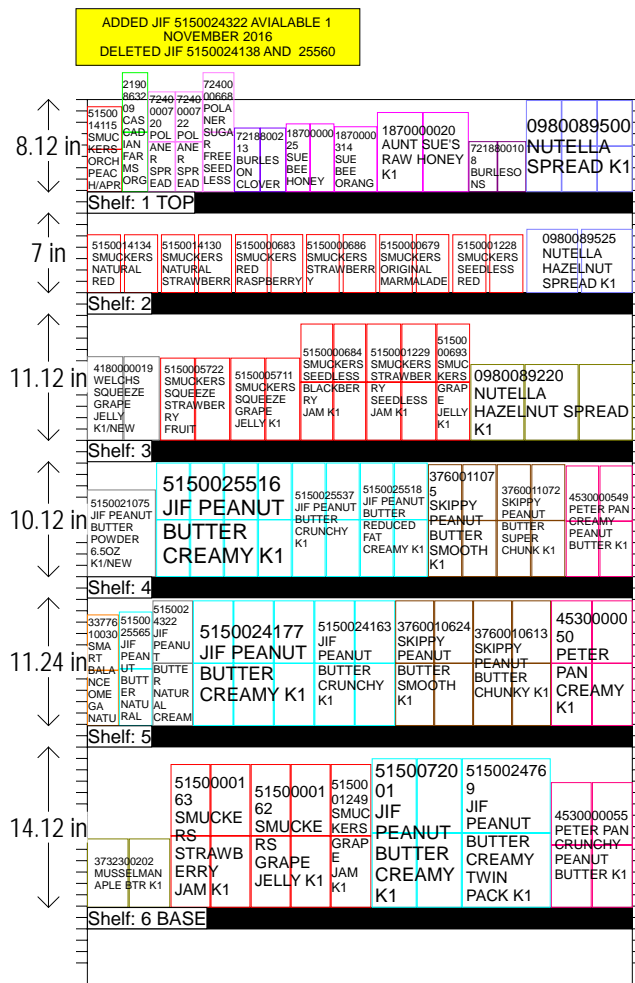

# PEANUT BUTTER /JAMS/JELLY/PRESERVES 4 FT SECTION (COMBINED)

CLASS 1 STORES

HQ DeCA PLANOGRAM

ADDED JIF 5150024322 AVIALABLE 1 NOVEMBER 2016  
DELETED JIF 5150024138 AND 25560

Left-right	HQ DeCA/MBU PLANOGRAM APPROVED BY BUSINESS MANAGER, BARBARA MERRIWEATHER AND MERCHANDISING SPECIALIST, ALEX WALDON.
27 OCTOBER 2016	FACINGS MAY BE ADJUSTED TO ACCOMMODATE LOCAL AND REGIONAL ITEMS (END OF FLOW). FACINGS MAY BE ADJUSTED TO MEET CUSTOMER DEMAND - CAO MUST BE INVOLVED IN THE PROCESS ALONG WITH STORE MANAGEMENT APPROVAL. ITEM POSITIONS MUST NOT BE CHANGED AT ANY TIME.
Jelly-Peanut 4 k1 ne-cn-so-mw.psa	

# PEANUT BUTTER /JAMS/JELLY/PRESERVES 4 FT SECTION (COMBINED)

## CLASS 1 STORES

### HQ DeCA PLANOGRAM

Left-right	HQ DeCA/MBU PLANOGRAM APPROVED BY BUSINESS MANAGER, BARBARA MERRIWEATHER AND MERCHANDISING SPECIALIST, ALEX WALDON.
27 OCTOBER 2016	FACINGS MAY BE ADJUSTED TO ACCOMMODATE LOCAL AND REGIONAL ITEMS (END OF FLOW). FACINGS MAY BE ADJUSTED TO MEET CUSTOMER DEMAND - CAO MUST BE INVOLVED IN THE PROCESS ALONG WITH STORE MANAGEMENT APPROVAL. ITEM POSITIONS MUST NOT BE CHANGED AT ANY TIME.
Jelly-Peanut 4 k1 ne-cn-so-mw.psa	