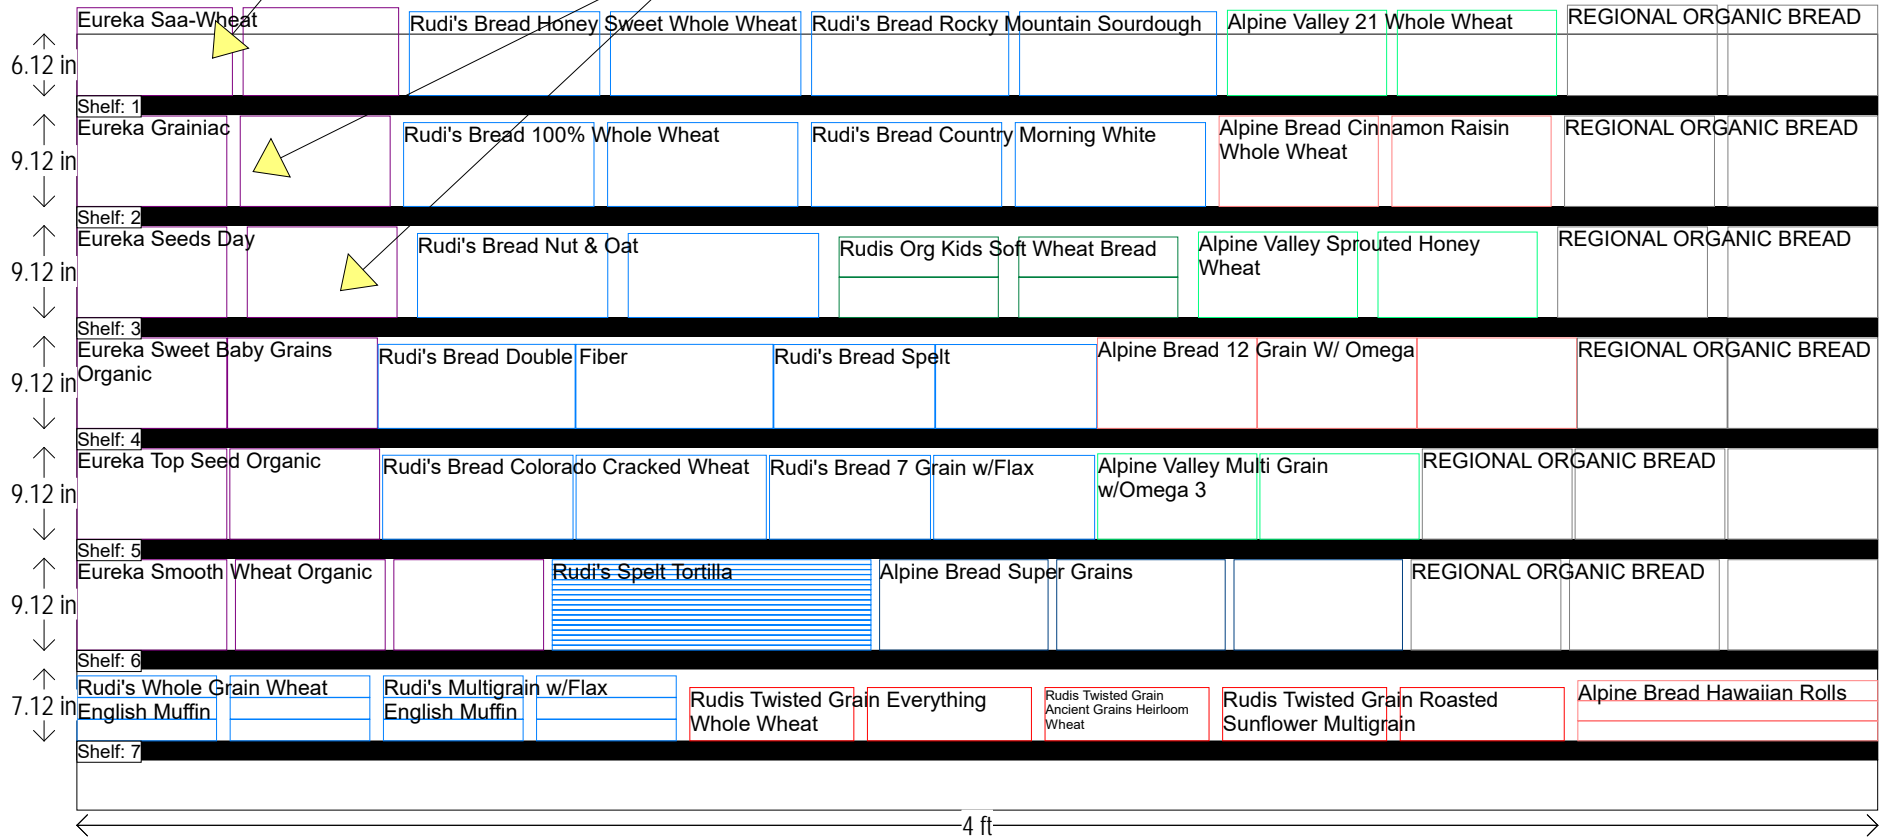

Organic Bakery-Bread.psa

ORGANIC BAKERY - BREAD 4 FT. SECTION

HQ DeCA PLANOGRAM

CLASS 2 3 4 5

Items available for NERG only 7313203100, 7313203104, 7313203106, replaces items 7313203101, 7313203103, 7313203107

RUDI'S SWAPS

Left-right HQ DeCA/MBU PLANOGRAM APPROVED BY CATEGORY BUYER JOEL SMALL.

4 MAY 2017 FACINGS MAY BE ADJUSTED TO ACCOMMODATE LOCAL AND REGIONAL ITEMS (END OF FLOW). FACINGS MAY BE ADJUSTED TO MEET CUSTOMER DEMAND-CAO MUST BE INVOLVED IN THE THE PROCESS ALONG WITH STORE MANAGEMENT APPROVAL. ITEM POSITIONS MUST NOT BE CHANGED AT ANY TIME.

SHELF:7		WIDTH:48 in	MERCH HEIGHT:12.20 in			DEPTH:26 in			SPACE AVAIL:3.18 in					
Locatio...	UPC	NAME	SIZE	UOM	NOF	RSL	CS/PK	PACKOUT	Cases	H	W	D	Orientation	Add Date
1	3149306065	Rudi's Whole Grain Wheat English Muffin	12.00OZ		2	K2	8	12	1.50	2.16 in	3.73 in	11.00 in	Front	
2	3149306085	Rudi's Multigrain w/Flax English Muffin	12.00OZ		2	K2	8	12	1.50	2.16 in	3.73 in	11.00 in	Front	
3	3149341201	Rudis Twisted Grain Everything Whole Wheat	12.00OZ		2	K2/NEW	8	10	1.25	5.31 in	4.38 in	4.50 in	Front	5/4/2017
4	3149341204	Rudis Twisted Grain Ancient Grains Heirloom Wh...	12.00OZ		1	K2/NEW	8	5	0.63	5.31 in	4.38 in	4.50 in	Front	5/4/2017
5	3149341205	Rudis Twisted Grain Roasted Sunflower Multigrain	12.00OZ		2	K2/NEW	8	10	1.25	5.31 in	4.38 in	4.50 in	Front	5/4/2017
6	61407400185	Alpine Bread Hawaiian Rolls	12.00OZ		1	K2/NEW	12	6	0.50	2.00 in	8.00 in	10.00 in	Front	