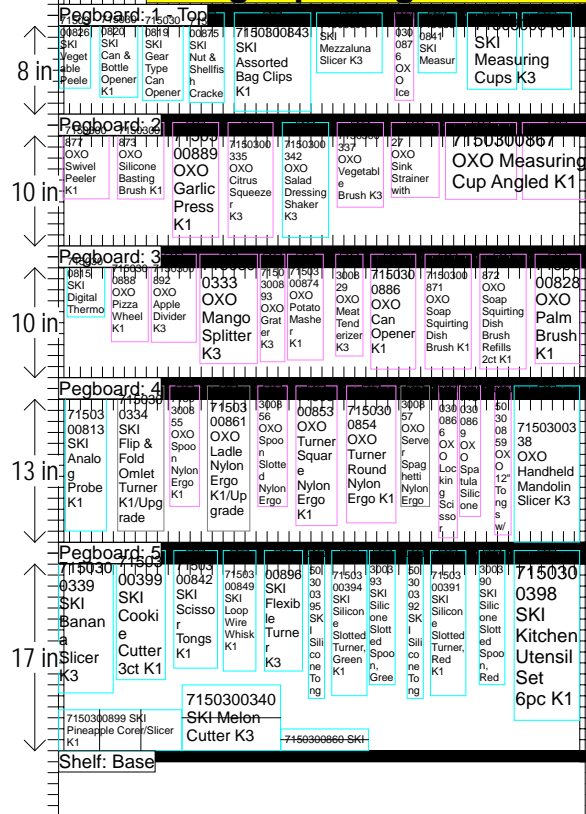

SKILCRAFT GADGETS - 4FT SECTION (WITHOUT PRODUCE RACK)

HQ DeCA PLANOGRAM

CLASS 3 / 4 / 5

POGS ARE NOT TO BE REVERSED TO FLOW WITH TRAFFIC

Gadget planogram for stores without SKILCRAFT Produce Rack.

72 in

5 in

4 ft

N/A

HQ DeCA/MBU PLANOGRAM APPROVED BY BUSINESS MANAGER DARRELL CLARY & MERCHANDISING SPECIALIST JANET BERRY.

5 DECEMBER 2016

NIB 4ft Class 3-4-5 Gadgets - Stores without SKILCRAFT Produce Rack 9-2-14.psa

SKILCRAFT GADGETS - 4FT SECTION (WITHOUT PRODUCE RACK)

HQ DeCA PLANOGRAM

CLASS 3 / 4 / 5

POGS ARE NOT TO BE REVERSED TO FLOW WITH TRAFFIC

Gadget planogram for stores without SKILCRAFT Produce Rack.

N/A

HQ DeCA/MBU PLANOGRAM APPROVED BY BUSINESS MANAGER DARRELL CLARY & MERCHANDISING SPECIALIST JANET BERRY.

SHELF:2		WIDTH:48 in	MERCH HEIGHT:18.00 in			DEPTH:0 in			SPACE AVAIL:5.26 in					
Loca...	UPC	NAME	SIZE	UOM	NOF	RSL	CS/PK	PACKOUT	Cases	H	W	D	Orientation	Add Date
1	7150300877	OXO Swivel Peeler	1.00	CT	1	K1	12	16	1.33	6.99 in	4.25 in	1.07 in	Front	
2	7150300873	OXO Silicone Basting Brush	1.00	CT	1	K1	8	25	3.13	7.00 in	4.25 in	0.70 in	Front	
3	7150300889	OXO Garlic Press	1.00	CT	1	K1	6	13	2.17	10.48 in	4.21 in	1.36 in	Front	
4	7150300335	OXO Citrus Squeezer	1.00	CT	1	K3	9	12	1.33	10.50 in	4.13 in	1.50 in	Front	
5	7150300342	OXO Salad Dressing Shaker	1.00	CT	1	K3	6	6	1.00	10.50 in	4.25 in	2.75 in	Front	
6	7150300337	OXO Vegetable Brush	1.00	CT	1	K3	12	6	0.50	7.75 in	4.25 in	2.75 in	Front	
7	7150300827	OXO Sink Strainer with Stopper	1.00	CT	1	K1	12	5	0.42	6.85 in	4.40 in	3.06 in	Front	
8	7150300867	OXO Measuring Cup Angled	1.00	CT	2	K1	6	8	1.33	7.03 in	6.50 in	4.33 in	Front	