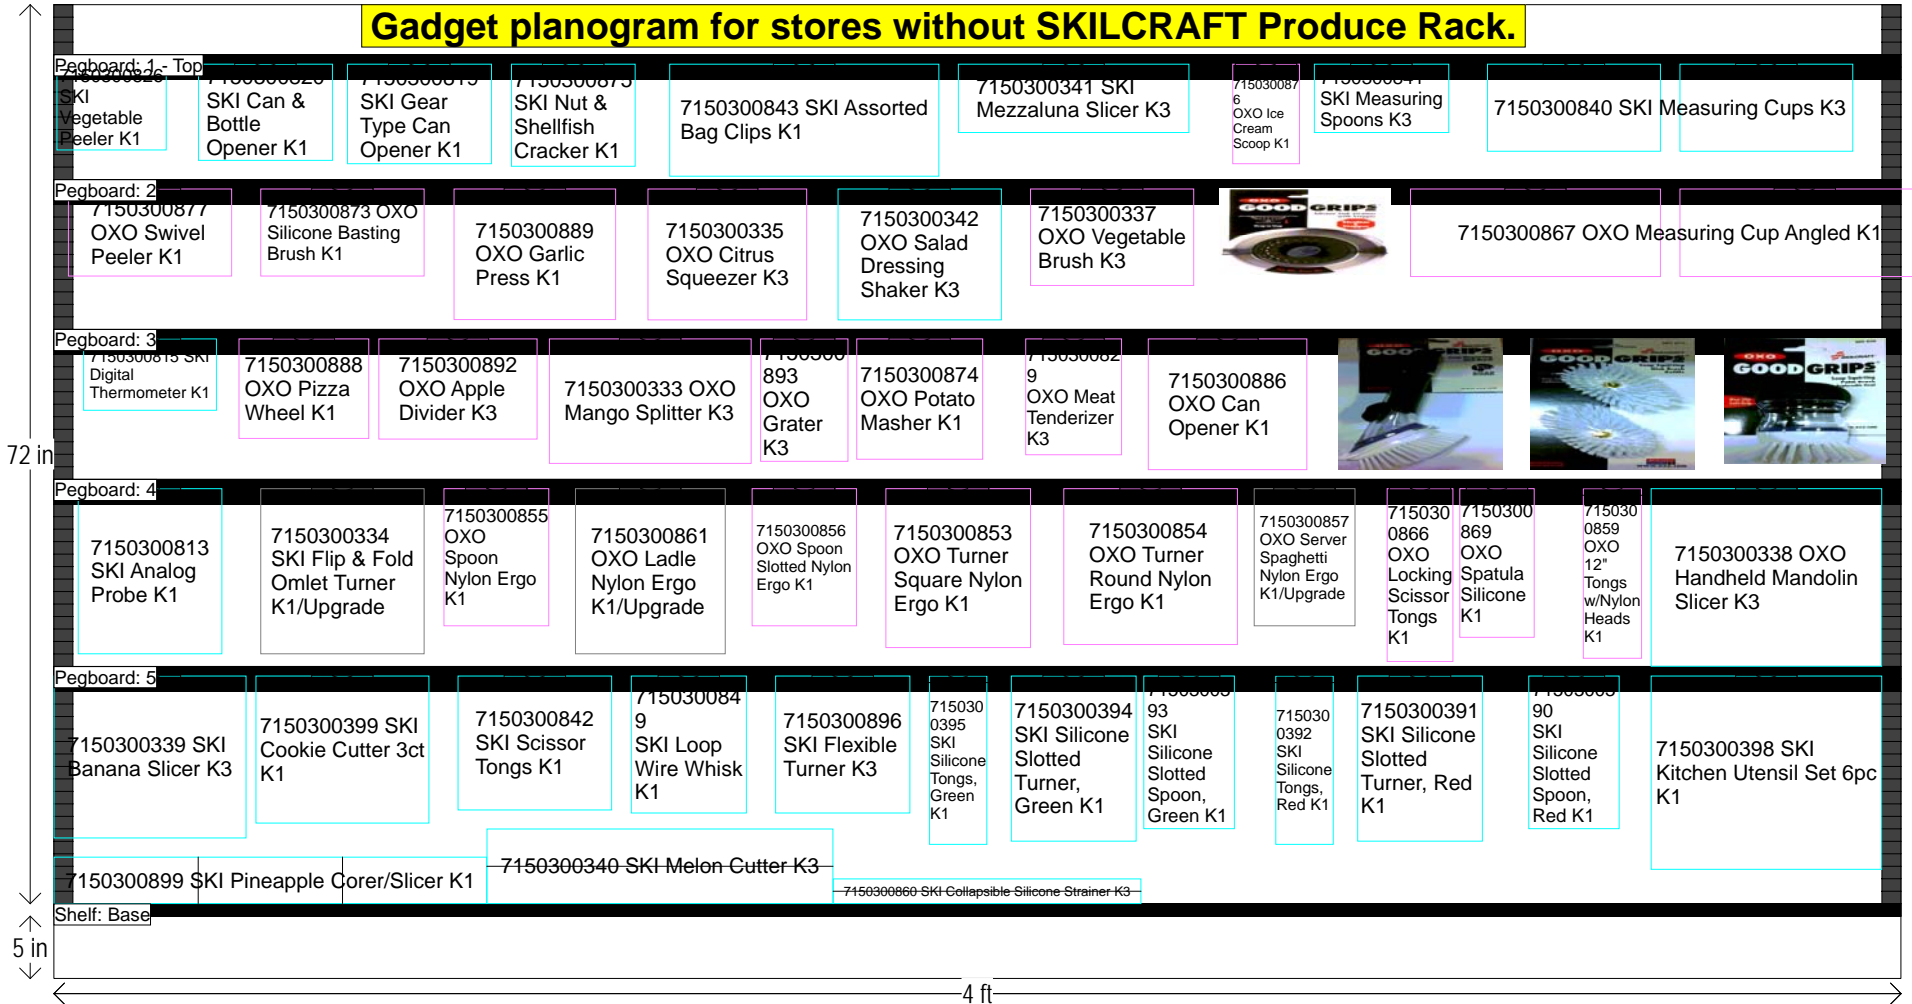

SKILCRAFT GADGETS - 4FT SECTION (WITHOUT PRODUCE RACK)

HQ DeCA PLANOGRAM

CLASS 3 / 4 / 5

POGS ARE NOT TO BE REVERSED TO FLOW WITH TRAFFIC

Gadget planogram for stores without SKILCRAFT Produce Rack.

72 in

5 in

SKILCRAFT GADGETS - 4FT SECTION (WITHOUT PRODUCE RACK)

HQ DeCA PLANOGRAM

CLASS 3 / 4 / 5

POGS ARE NOT TO BE REVERSED TO FLOW WITH TRAFFIC

Gadget planogram for stores without SKILCRAFT Produce Rack.

N/A

HQ DeCA/MBU PLANOGRAM APPROVED BY BUSINESS MANAGER DARRELL CLARY & MERCHANDISING SPECIALIST JANET BERRY.