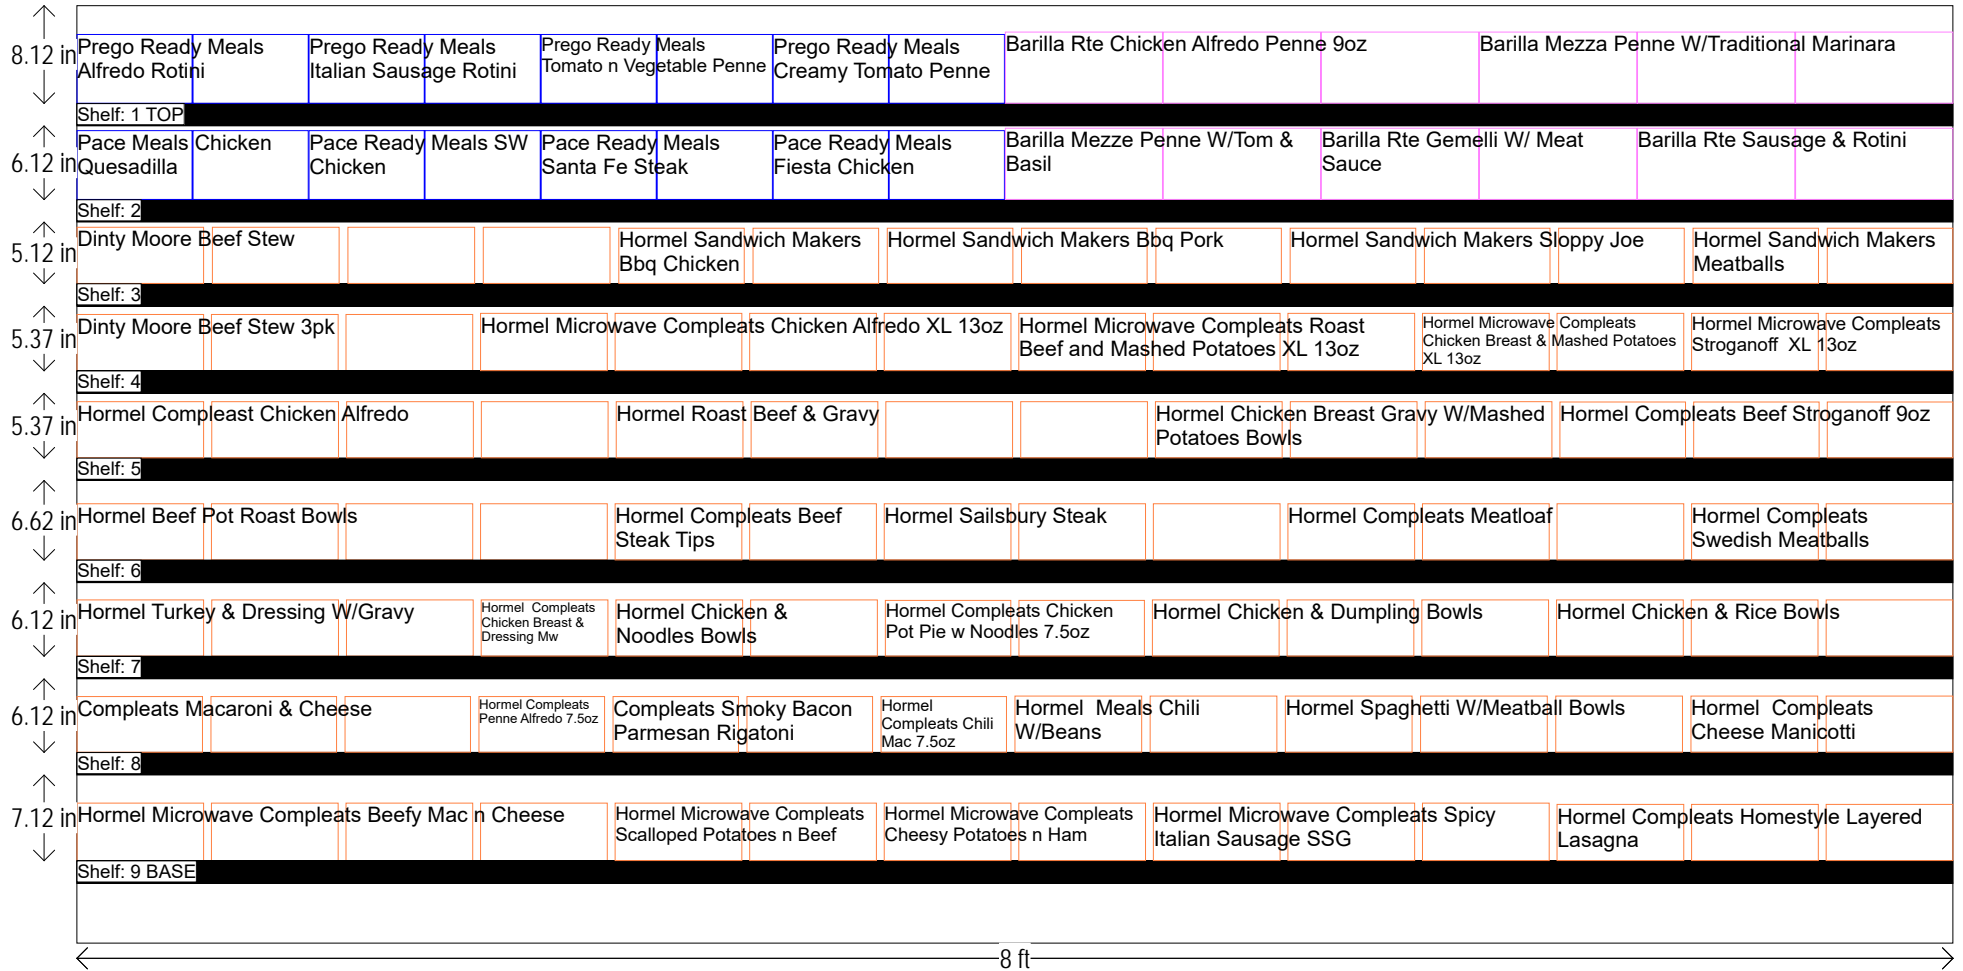

MICROWAVE MEALS 8 FT. SECTION

HQ DeCA PLANOGRAM

CLASS 1/ 2/ 3/ 4/ 5 STORES

Left-right	HQ DeCA/MBU PLANOGRAM APPROVED BY BARBARA MERRIWEATHER. RAYMOND POST, MERCHANDISING SPECIALIST.
15 MAY 2017	FACINGS MAY BE ADJUSTED TO ACCOMMODATE LOCAL AND REGIONAL ITEMS (END OF FLOW). FACINGS MAY BE ADJUSTED TO MEET CUSTOMER DEMAND - CAO MUST BE INVOLVED IN THE PROCESS ALONG WITH STORE MANAGEMENT APPROVAL. ITEM POSITIONS MUST NOT BE CHANGED AT ANY TIME.
Microwave-Meals.psa	Page: 1 of 4

MICROWAVE MEALS 8 FT. SECTION

HQ DeCA PLANOGRAM

CLASS 1/ 2/ 3/ 4/ 5 STORES

Left-right HQ DeCA/MBU PLANOGRAM APPROVED BY BARBARA MERRIWEATHER. RAYMOND POST, MERCHANDISING SPECIALIST.

15 MAY 2017 FACINGS MAY BE ADJUSTED TO ACCOMMODATE LOCAL AND REGIONAL ITEMS (END OF FLOW). FACINGS MAY BE ADJUSTED TO MEET CUSTOMER DEMAND - CAO MUST BE INVOLVED IN THE PROCESS ALONG WITH STORE MANAGEMENT APPROVAL. ITEM POSITIONS MUST NOT BE CHANGED AT ANY TIME.

Microwave-Meals.psa

MICROWAVE MEALS 8 FT. SECTION

SHELF:1 TOP		WIDTH:96 in	MERCH HEIGHT:13.00 in			DEPTH:22 in			SPACE AVAIL:0.36 in					
Locatio...	UPC	NAME	SIZE	UOM	NOF	RSL	CS/PK	PACKOUT	Cases	H	W	D	Orientation	Add Date
1	5100021762	Prego Ready Meals Alfredo Rotini	9.00OZ	2	2	K1	6	30	5.00	5.75 in	5.91 in	1.46 in	Front	
2	5100021764	Prego Ready Meals Italian Sausage Rotini	9.00OZ	2	2	K1	6	30	5.00	5.75 in	5.91 in	1.46 in	Front	
3	5100021763	Prego Ready Meals Tomato n Vegetable Penne	9.00OZ	2	2	K1	6	30	5.00	5.75 in	5.91 in	1.46 in	Front	
4	5100021905	Prego Ready Meals Creamy Tomato Penne	9.00OZ	2	2	K1	6	30	5.00	5.75 in	5.91 in	1.46 in	Front	
5	7680800457	Barilla Rte Chicken Alfredo Penne 9oz	9.00OZ	3	2	K1	6	36	6.00	5.94 in	8.06 in	1.75 in	Front	
6	7680800149	Barilla Mezza Penne W/Traditional Marinara	9.00OZ	3	2	K1	6	36	6.00	5.94 in	8.06 in	1.75 in	Front	