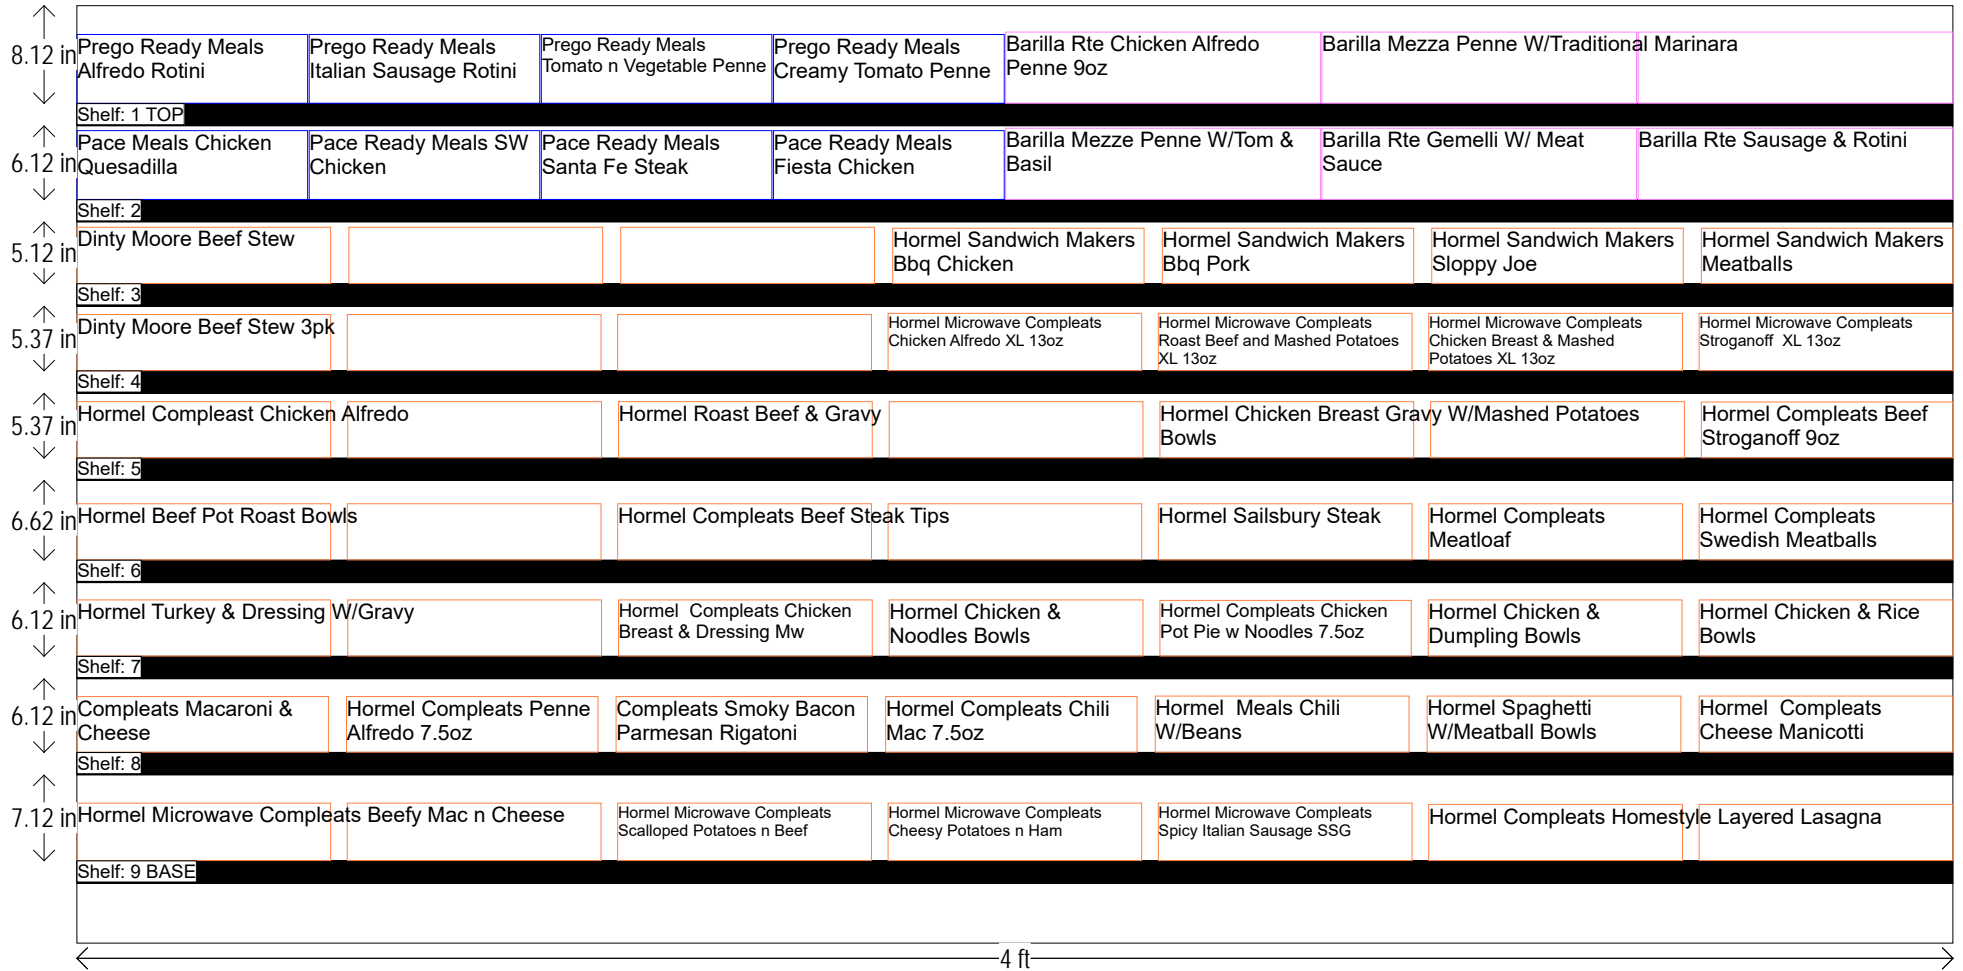

MICROWAVE MEALS 4 FT. SECTION

HQ DeCA PLANOGRAM

CLASS 1/ 2/ 3/ 4/ 5 STORES

Left-right

HQ DeCA/MBU PLANOGRAM APPROVED BY BARBARA MERRIWEATHER. RAYMOND POST, MERCHANDISING SPECIALIST.

25 APRIL 2017

FACINGS MAY BE ADJUSTED TO ACCOMMODATE LOCAL AND REGIONAL ITEMS (END OF FLOW). FACINGS MAY BE ADJUSTED TO MEET CUSTOMER DEMAND - CAO MUST BE INVOLVED IN THE PROCESS ALONG WITH STORE MANAGEMENT APPROVAL. ITEM POSITIONS MUST NOT BE CHANGED AT ANY TIME.

Microwave-Meals.psa

MICROWAVE MEALS 4 FT. SECTION

HQ DeCA PLANOGRAM

CLASS 1/ 2/ 3/ 4/ 5 STORES

Left-right HQ DeCA/MBU PLANOGRAM APPROVED BY BARBARA MERRIWEATHER. RAYMOND POST, MERCHANDISING SPECIALIST.

25 APRIL 2017 FACINGS MAY BE ADJUSTED TO ACCOMMODATE LOCAL AND REGIONAL ITEMS (END OF FLOW). FACINGS MAY BE ADJUSTED TO MEET CUSTOMER DEMAND - CAO MUST BE INVOLVED IN THE PROCESS ALONG WITH STORE MANAGEMENT APPROVAL. ITEM POSITIONS MUST NOT BE CHANGED AT ANY TIME.

Microwave-Meals.psa

MICROWAVE MEALS 4 FT. SECTION

SHELF:1 TOP		WIDTH:48 in	MERCH HEIGHT:13.00 in			DEPTH:22 in			SPACE AVAIL:0.18 in					
Locatio...	UPC	NAME	SIZE	UOM	NOF	RSL	CS/PK	PACKOUT	Cases	H	W	D	Orientation	Add Date
1	5100021762	Prego Ready Meals Alfredo Rotini	9.00OZ		1	K1/NEW	6	15	2.50	5.75 in	5.91 in	1.46 in	Front	8/18/2015
2	5100021764	Prego Ready Meals Italian Sausage Rotini	9.00OZ		1	K1/NEW	6	15	2.50	5.75 in	5.91 in	1.46 in	Front	8/18/2015
3	5100021763	Prego Ready Meals Tomato n Vegetable Penne	9.00OZ		1	K1/NEW	6	15	2.50	5.75 in	5.91 in	1.46 in	Front	8/18/2015
4	5100021905	Prego Ready Meals Creamy Tomato Penne	9.00OZ		1	K1/NEW	6	15	2.50	5.75 in	5.91 in	1.46 in	Front	8/18/2015
5	7680800457	Barilla Rte Chicken Alfredo Penne 9oz	9.00OZ		1	K1	6	12	2.00	5.94 in	8.06 in	1.75 in	Front	
6	7680800149	Barilla Mezza Penne W/Traditional Marinara	9.00OZ		2	K1	6	24	4.00	5.94 in	8.06 in	1.75 in	Front	