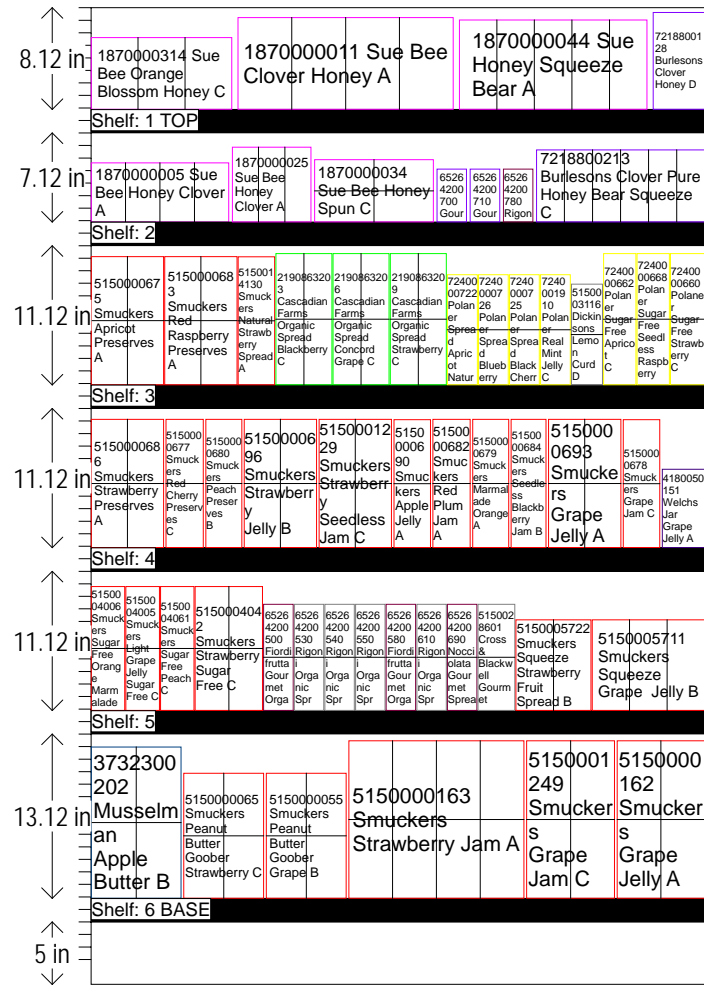

JAMS / JELLY 4 FT 1 IN SECTION

HQ DeCA PLANOGRAM

CLASS C STORES

Left-right	HQ DeCA/MBU PLANOGRAM APPROVED BY CATEGORY MANAGER Barbara Merriweather.
15 SEPTEMBER 2015	FACINGS MAY BE ADJUSTED TO ACCOMMODATE LOCAL AND REGIONAL ITEMS (END OF FLOW) FACINGS MAY BE ADJUSTED TO MEET CUSTOMER DEMAND - CAO MUST BE INVOLVED IN THE PROCESS ALONG WITH STORE MANAGEMENT APPROVAL. ITEM POSITIONS MUST NOT BE CHANGED AT ANY TIME.
Jams-Jelly8k3-5.psa	

JAMS / JELLY 4 FT 1 IN SECTION

SHELF:1 TOP		WIDTH:49 in	MERCH HEIGHT:10.50 in				DEPTH:22 in			SPACE AVAIL:1.42 in				
Locatio...	UPC	NAME	SIZE	UOM	NOF	RSL	CS/PK	PACKOUT	Cases	H	W	D	Orientation	Add Date
1	1870000314	Sue Bee Orange Blossom Honey	16.00	OZ	3	K1	12	33	2.75	5.75 in	3.75 in	2.00 in	Front	
2	1870000011	Sue Bee Clover Honey	40.00	OZ	4	K2	6	32	5.33	7.35 in	4.30 in	2.50 in	Front	
3	1870000044	Sue Honey Squeeze Bear	24.00	OZ	5	K2	12	40	3.33	7.15 in	3.00 in	2.50 in	Front	
4	7218800128	Burlesons Clover Honey	40.00	OZ	1	K3	6	8	1.33	7.75 in	4.13 in	2.75 in	Front	