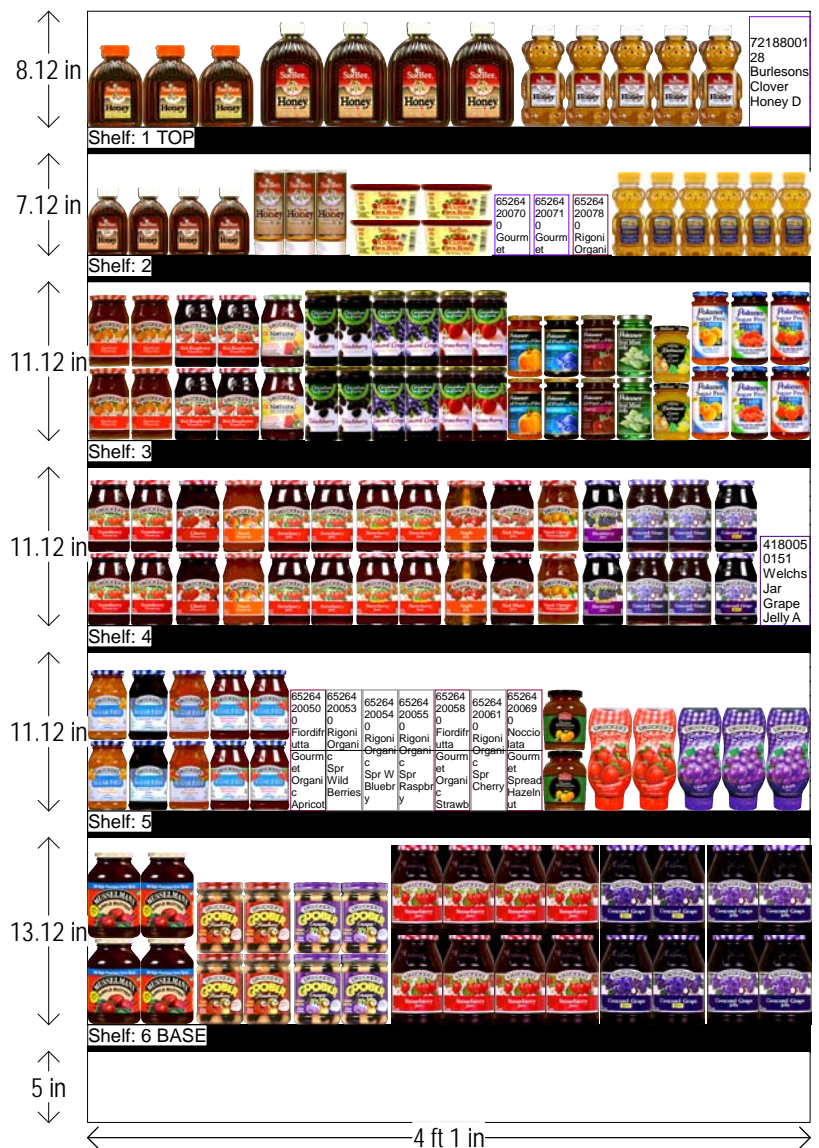

JAMS / JELLY 4 FT 1 IN SECTION

HQ DeCA PLANOGRAM

CLASS C STORES

Left-right	HQ DeCA/MBU PLANOGRAM APPROVED BY CATEGORY MANAGER Barbara Merriweather.
15 SEPTEMBER 2015	FACINGS MAY BE ADJUSTED TO ACCOMMODATE LOCAL AND REGIONAL ITEMS (END OF FLOW) FACINGS MAY BE ADJUSTED TO MEET CUSTOMER DEMAND - CAO MUST BE INVOLVED IN THE PROCESS ALONG WITH STORE MANAGEMENT APPROVAL. ITEM POSITIONS MUST NOT BE CHANGED AT ANY TIME.
Jams-Jelly8k3-5.psa	