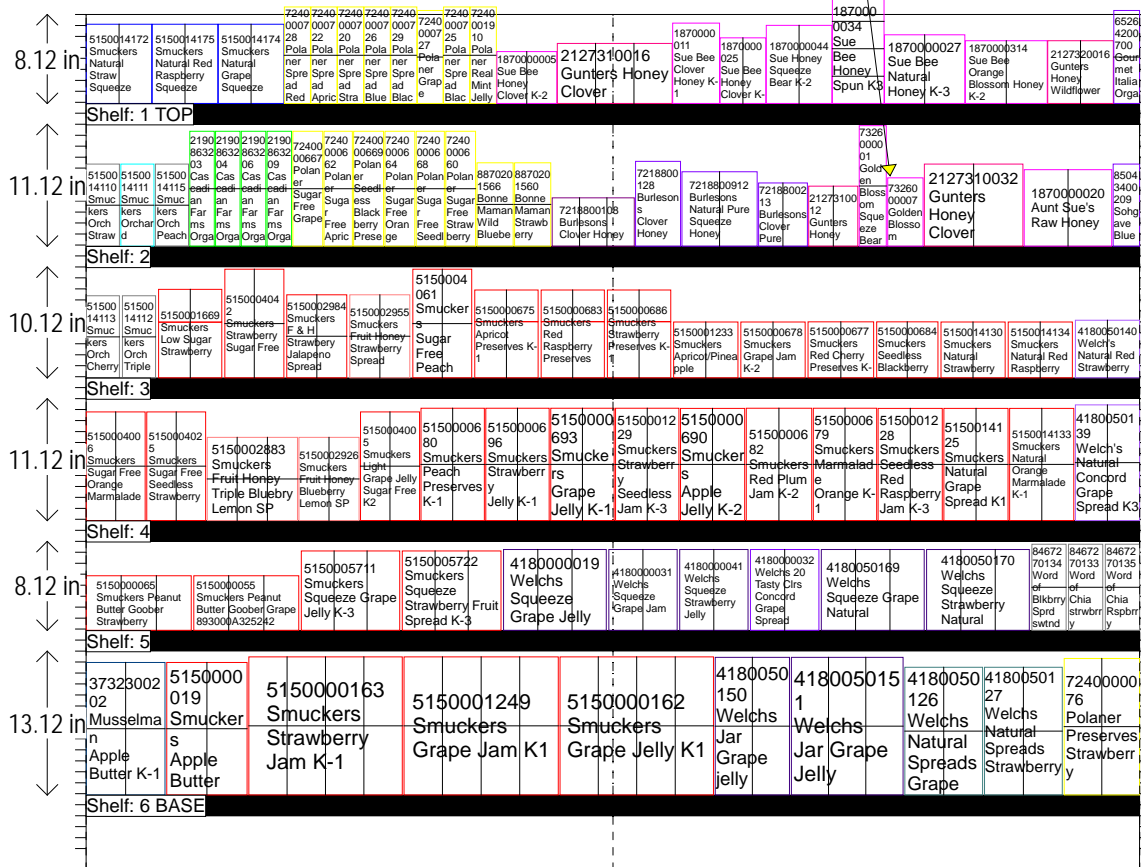

JAMS / JELLY 8 FT SECTION

HQ DeCA PLANOGRAM

CLASS 3 / 4 / 5 STORES

ADDED 51500-02984
DELETED 1500-02899

7326000001 &
7326000007 M3 IN NE
REGION AND CE
REGION

Left-right	HQ DeCA/MBU PLANOGRAM APPROVED BY BUSINESS MANAGER BARBARA MERRIWEATHER. MERCHANDISING SPECIALIST, STEPHEN ARMBRUSTER
3 NOVEMBER 2016	FACINGS MAY BE ADJUSTED TO ACCOMMODATE LOCAL AND REGIONAL ITEMS (END OF FLOW) FACINGS MAY BE ADJUSTED TO MEET CUSTOMER DEMAND - CAO MUST BE INVOLVED IN THE PROCESS ALONG WITH STORE MANAGEMENT APPROVAL. ITEM POSITIONS MUST NOT BE CHANGED AT ANY TIME.
Jams-Jelly&k3-5.psa