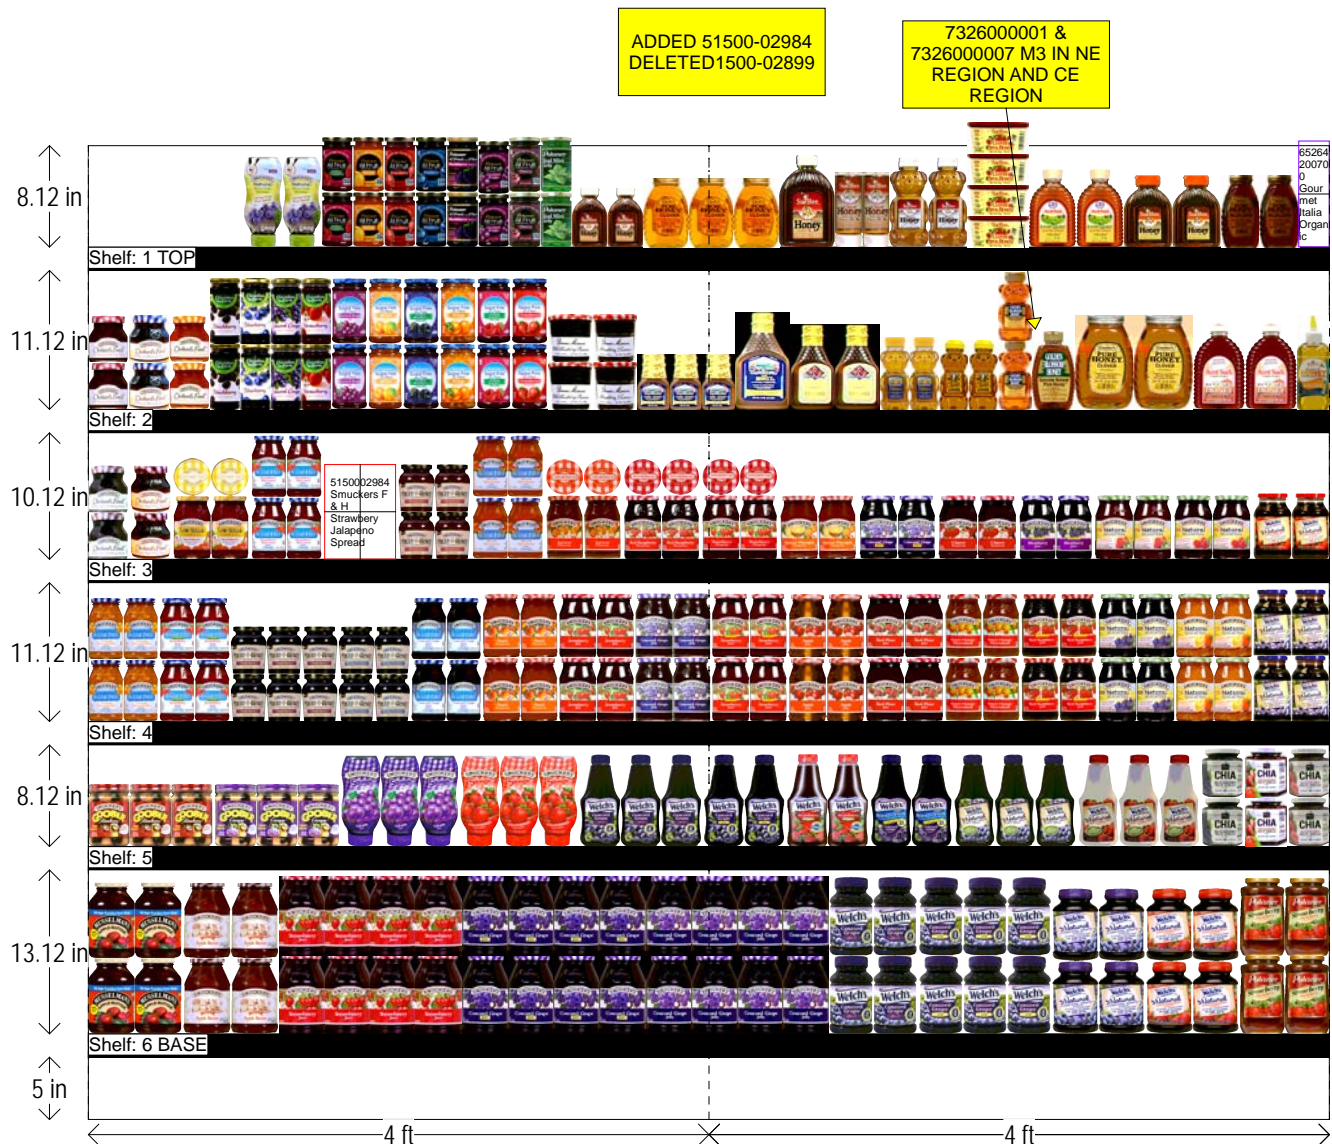

# JAMS / JELLY 8 FT SECTION

HQ DeCA PLANOGRAM

CLASS 3 / 4 / 5 STORES

Left-right	HQ DeCA/MBU PLANOGRAM APPROVED BY BUSINESS MANAGER BARBARA MERRIWEATHER. MERCHANDISING SPECIALIST, STEPHEN ARMBRUSTER
3 NOVEMBER 2016	FACINGS MAY BE ADJUSTED TO ACCOMMODATE LOCAL AND REGIONAL ITEMS (END OF FLOW) FACINGS MAY BE ADJUSTED TO MEET CUSTOMER DEMAND - CAO MUST BE INVOLVED IN THE PROCESS ALONG WITH STORE MANAGEMENT APPROVAL. ITEM POSITIONS MUST NOT BE CHANGED AT ANY TIME.
Jams-Jelly8k3-5.psa	

### CLASS 3 / 4 / 5 STORES

ADDED 51500-02984  
DELETED 1500-02899

7326000001 &  
7326000007 M3 IN NE  
REGION AND CE  
REGION

Left-right	HQ DeCA/MBU PLANOGRAM APPROVED BY BUSINESS MANAGER BARBARA MERRIWEATHER. MERCHANDISING SPECIALIST, STEPHEN ARMBRUSTER
3 NOVEMBER 2016	FACINGS MAY BE ADJUSTED TO ACCOMMODATE LOCAL AND REGIONAL ITEMS (END OF FLOW) FACINGS MAY BE ADJUSTED TO MEET CUSTOMER DEMAND - CAO MUST BE INVOLVED IN THE PROCESS ALONG WITH STORE MANAGEMENT APPROVAL. ITEM POSITIONS MUST NOT BE CHANGED AT ANY TIME.
Jams-Jelly&k3-5.psa	