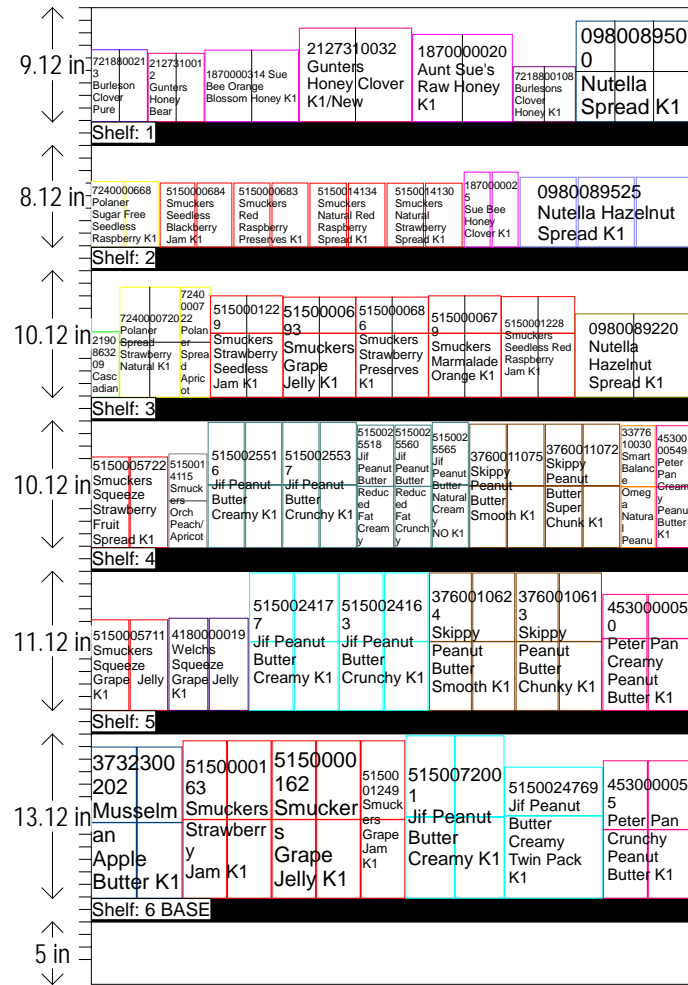

JAMS / JELLY AND PEANUT BUTTER 4 FT SECTION (COMBINED)

HQ DeCA PLANOGRAM

CLASS 1 STORES

Left-right

HQ DeCA/MBU PLANOGRAM APPROVED BY BUSINESS MANAGER BARBARA MERRIWEATHER. MERCHANDISING SPECIALIST, STEPHEN ARMBRUSTER

Jelly-Peanut-Butter4k1 ne-cn-so-mw.psa

JAMS / JELLY AND PEANUT BUTTER 4 FT SECTION (COMBINED)

HQ DeCA PLANOGRAM

CLASS 1 STORES

Left-right	HQ DeCA/MBU PLANOGRAM APPROVED BY BUSINESS MANAGER BARBARA MERRIWEATHER. MERCHANDISING SPECIALIST, STEPHEN ARMBRUSTER
26 JUNE 2015	FACINGS MAY BE ADJUSTED TO ACCOMMODATE LOCAL AND REGIONAL ITEMS (END OF FLOW) FACINGS MAY BE ADJUSTED TO MEET CUSTOMER DEMAND - CAO MUST BE INVOLVED IN THE PROCESS ALONG WITH STORE MANAGEMENT APPROVAL. ITEM POSITIONS MUST NOT BE CHANGED AT ANY TIME.
Jelly-Peanut-Butter4k1 ne-cn-so-mw.psa	

JAMS / JELLY AND PEANUT BUTTER 4 FT SECTION (COMBINED)

SHELF:1		WIDTH:48 in	MERCH HEIGHT:11.00 in				DEPTH:20 in				SPACE AVAIL:0.22 in			
Loca...	UPC	NAME	SIZE	UOM	NOF	RSL	CS/PK	PACKOUT	Cases	H	W	D	Orientation	Add Date
1	7218800213	Burleson Clover Pure Honey Bear Sq...	12.00OZ		2	K1	12	16	1.33	5.78 in	2.24 in	2.50 in	Front	
2	2127310012	Gunters Honey Bear Squeeze	12.00OZ		2	K1/New	12	20	1.67	5.50 in	2.25 in	2.00 in	Front	2/10/2015
3	1870000314	Sue Bee Orange Blossom Honey	16.00OZ		2	K1	12	20	1.67	5.75 in	3.75 in	2.00 in	Front	
4	2127310032	Gunters Honey Clover	32.00OZ		2	K1/New	12	12	1.00	7.50 in	4.50 in	3.00 in	Front	2/10/2015
5	1870000020	Aunt Sue's Raw Honey	32.00OZ		2	K1	12	16	1.33	7.00 in	4.00 in	2.50 in	Front	
6	7218800108	Burlesons Clover Honey	8.00OZ		2	K1	24	24	1.00	4.43 in	2.50 in	1.66 in	Front	
7	0980089500	Nutella Spread	18.00OZ		3	K1	15	36	2.40	4.03 in	3.10 in	3.10 in	Front	