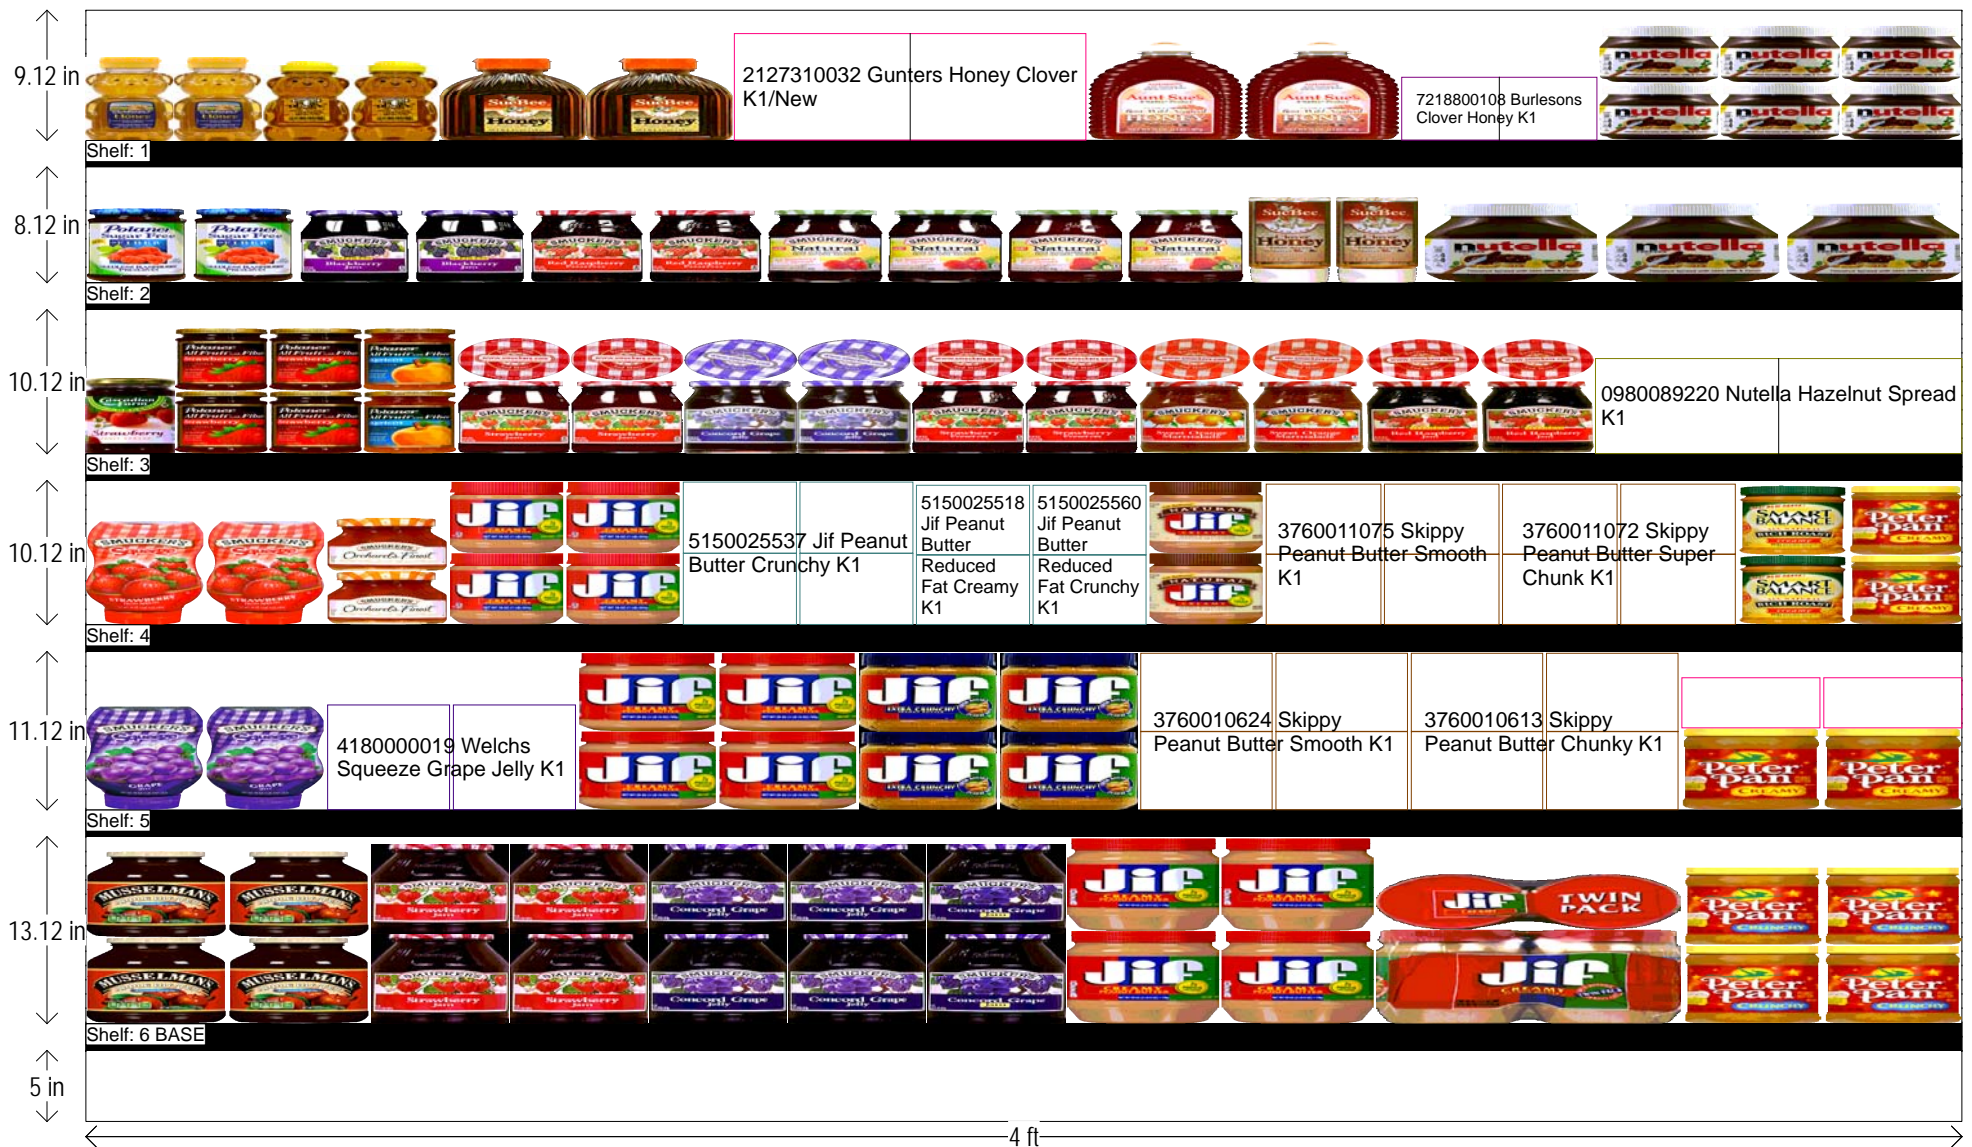

JAMS / JELLY AND PEANUT BUTTER 4 FT SECTION (COMBINED)

HQ DeCA PLANOGRAM

CLASS 1 STORES

Left-right

HQ DeCA/MBU PLANOGRAM APPROVED BY BUSINESS MANAGER BARBARA MERRIWEATHER. MERCHANDISING SPECIALIST, STEPHEN ARMBRUSTER

Jelly-Peanut-Butter4k1 ne-cn-so-mw.psa

JAMS / JELLY AND PEANUT BUTTER 4 FT SECTION (COMBINED)

HQ DeCA PLANOGRAM

CLASS 1 STORES

Left-right	HQ DeCA/MBU PLANOGRAM APPROVED BY BUSINESS MANAGER BARBARA MERRIWEATHER. MERCHANDISING SPECIALIST, STEPHEN ARMBRUSTER
26 JUNE 2015	FACINGS MAY BE ADJUSTED TO ACCOMMODATE LOCAL AND REGIONAL ITEMS (END OF FLOW) FACINGS MAY BE ADJUSTED TO MEET CUSTOMER DEMAND - CAO MUST BE INVOLVED IN THE PROCESS ALONG WITH STORE MANAGEMENT APPROVAL. ITEM POSITIONS MUST NOT BE CHANGED AT ANY TIME.
Jelly-Peanut-Butter4k1 ne-cn-so-mw.psa	

SHELF:3		WIDTH:48 in	MERCH HEIGHT:11.00 in				DEPTH:22 in				SPACE AVAIL:0.06 in			
Loca...	UPC	NAME	SIZE	UOM	NOF	RSL	CS/PK	PACKOUT	Cases	H	W	D	Orientation	Add Date
1	2190863209	Cascadian Farms Organic Spread Str...	10.00OZ		1	K1	6	9	1.50	5.25 in	2.25 in	2.25 in	Front	
2	7240000720	Polaner Spread Strawberry Natural	10.00OZ		2	K1	12	36	3.00	4.41 in	2.41 in	2.41 in	Front	
3	7240000722	Polaner Spread Apricot Natural	10.00OZ		1	K1	12	18	1.50	4.41 in	2.41 in	2.41 in	Front	
4	5150001229	Smuckers Strawberry Seedless Jam	18.00OZ		2	K1	12	22	1.83	5.13 in	2.90 in	3.00 in	Front	
5	5150000693	Smuckers Grape Jelly	18.00OZ		2	K1	12	22	1.83	5.13 in	2.90 in	2.90 in	Front	
6	5150000686	Smuckers Strawberry Preserves	18.00OZ		2	K1	12	22	1.83	5.13 in	2.90 in	2.90 in	Front	
7	5150000679	Smuckers Marmalade Orange	18.00OZ		2	K1	12	22	1.83	5.13 in	2.90 in	3.00 in	Front	
8	5150001228	Smuckers Seedless Red Raspberry J...	18.00OZ		2	K1	12	22	1.83	5.12 in	2.94 in	2.94 in	Front	
9	0980089220	Nutella Hazelnut Spread	35.30OZ		2	K1	6	12	2.00	6.69 in	4.69 in	3.35 in	Front	