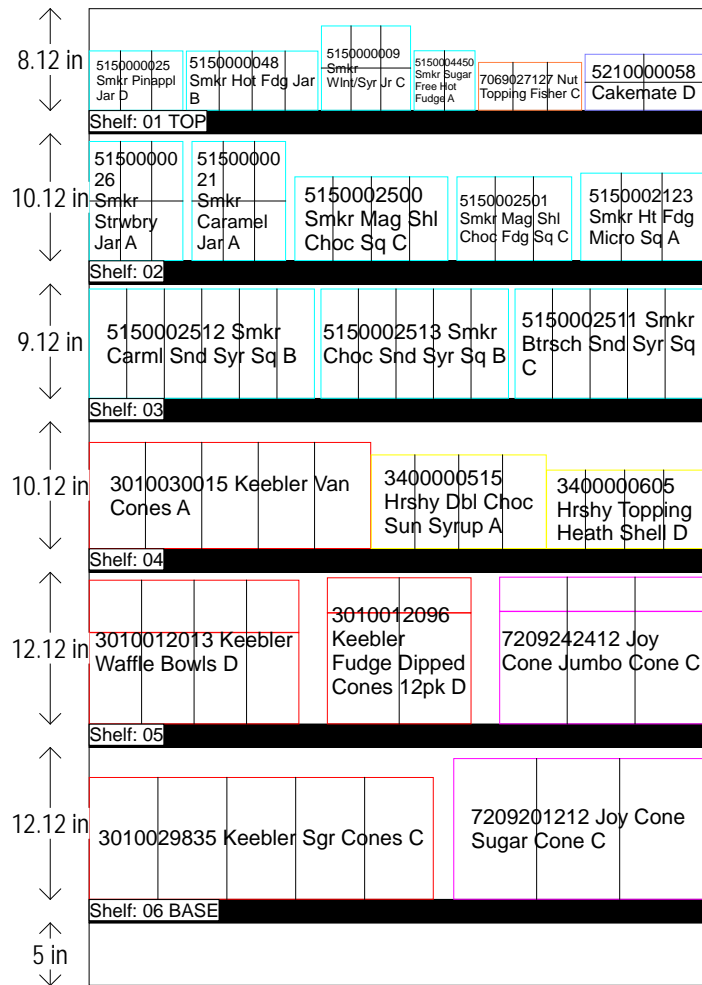

ICE CREAM CONES & TOPPINGS, 4 FT 1 IN SECTION

HQ DeCA PLANOGRAM

CLASS D STORES

Left-right

HQ DeCA/MBU PLANOGRAM

6 MARCH 2015

FACINGS MAY BE ADJUSTED TO ACCOMMODATE LOCAL AND REGIONAL ITEMS (END OF FLOW). FACINGS MAY BE ADJUSTED TO MEET CUSTOMER DEMAND - CAO MUST BE INVOLVED IN THE PROCESS ALONG WITH STORE MANAGEMENT APPROVAL. ITEM POSITIONS MUST NOT BE CHANGED AT ANY TIME.

Ice Cream
Cones Toppings
1-15-15.psa