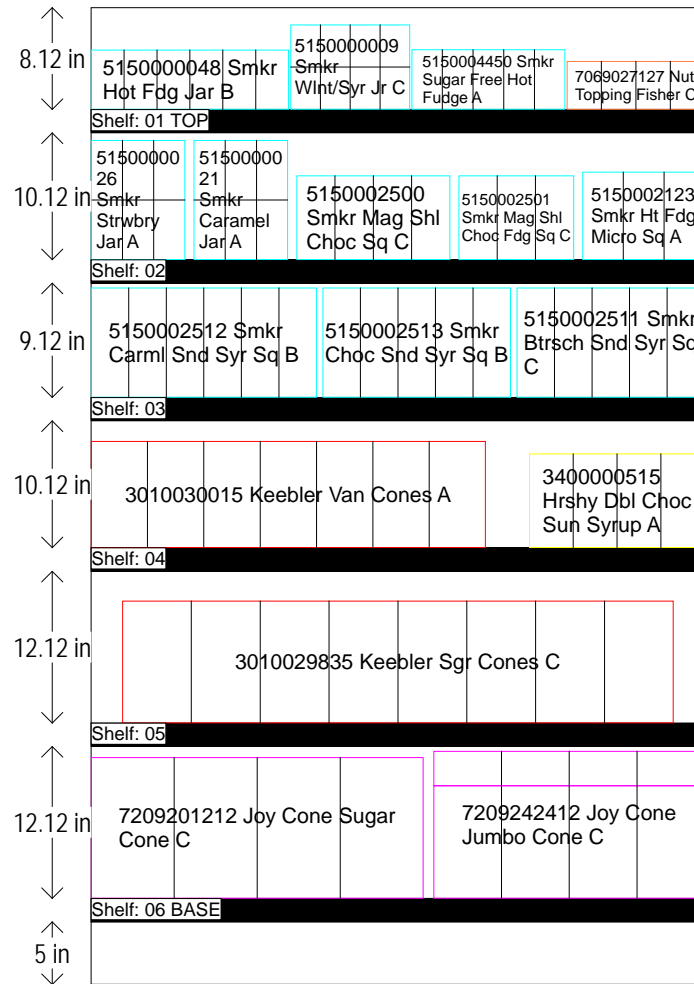

ICE CREAM CONES & TOPPINGS, 4 FT 1 IN SECTION

HQ DeCA PLANOGRAM

CLASS C STORES

Left-right

HQ DeCA/MBU PLANOGRAM

6 MARCH 2015

FACINGS MAY BE ADJUSTED TO ACCOMMODATE LOCAL AND REGIONAL ITEMS (END OF FLOW). FACINGS MAY BE ADJUSTED TO MEET CUSTOMER DEMAND - CAO MUST BE INVOLVED IN THE PROCESS ALONG WITH STORE MANAGEMENT APPROVAL. ITEM POSITIONS MUST NOT BE CHANGED AT ANY TIME.

Ice Cream Cones
Toppings 1-15-
15.psa

ICE CREAM CONES & TOPPINGS, 4 FT 1 IN SECTION

HQ DeCA PLANOGRAM

CLASS C STORES

Left-right

HQ DeCA/MBU PLANOGRAM

6 MARCH 2015

FACINGS MAY BE ADJUSTED TO ACCOMMODATE LOCAL AND REGIONAL ITEMS (END OF FLOW). FACINGS MAY BE ADJUSTED TO MEET CUSTOMER DEMAND - CAO MUST BE INVOLVED IN THE PROCESS ALONG WITH STORE MANAGEMENT APPROVAL. ITEM POSITIONS MUST NOT BE CHANGED AT ANY TIME.

Ice Cream
Cones Toppings
1-15-15.psa

ICE CREAM CONES & TOPPINGS, 4 FT 1 IN SECTION

SHELF:01 TOP		WIDTH:49 in		MERCH HEIGHT:12.00 in			DEPTH:22 in			SPACE AVAIL:0.45 in					
Locatio...	UPC	NAME	SIZE	UOM	NOF	RSL HQ	RSL EU	CS/PK	PK OUT	Cases	H	W	D	Orientation	Add Date
1	5150000048	Smkr Hot Fdg Jar	11.75	OZ	6	K1	B	12	48	4.00	4.75 in	2.63 in	2.63 in	Front	
2	5150000009	Smkr Wint/Syr Jr	5.00	OZ	4	K1	C	12	72	6.00	3.38 in	2.38 in	2.38 in	Front	
3	5150004450	Smkr Sugar Free Hot Fudge	11.75	OZ	5	K1	A	12	40	3.33	4.78 in	2.45 in	2.45 in	Front	
4	7069027127	Nut Topping Fisher	5.00	OZ	4	K1	C	6	32	5.33	3.85 in	2.75 in	2.75 in	Front	

SHELF:04		WIDTH:49 in		MERCH HEIGHT:10.00 in			DEPTH:26 in			SPACE AVAIL:3.50 in					
Locatio...	UPC	NAME	SIZE	UOM	NOF	RSL HQ	RSL EU	CS/PK	PK OUT	Cases	H	W	D	Orientation	Add Date
1	3010030015	Keebler Van Cones	3.00	OZ	7	K1	A	6	35	5.83	8.50 in	4.50 in	4.38 in	Front	
2	3400000515	Hrshy Dbl Choc Sun Syrup	15.00	OZ	4	K1/NEW	A	12	52	4.33	7.50 in	3.50 in	1.88 in	Front	3/19/2014