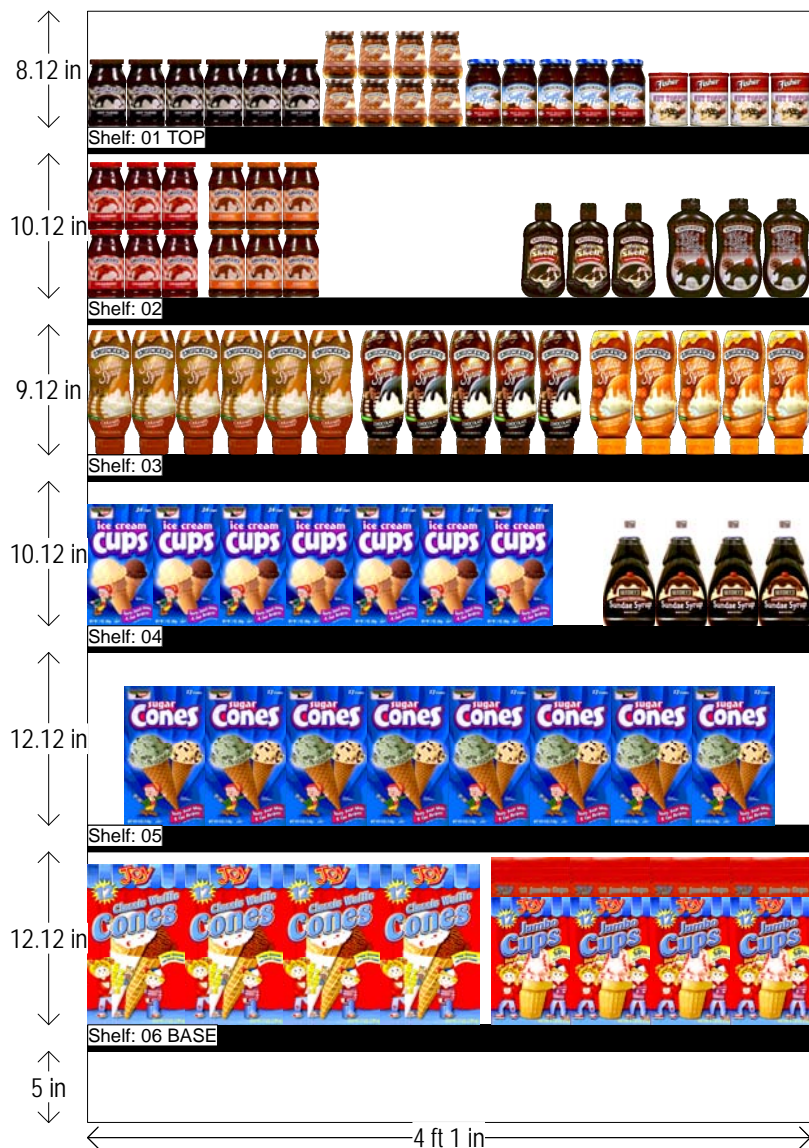

ICE CREAM CONES & TOPPINGS, 4 FT 1 IN SECTION

HQ DeCA PLANOGRAM

CLASS C STORES

Left-right

HQ DeCA/MBU PLANOGRAM

6 MARCH 2015

FACINGS MAY BE ADJUSTED TO ACCOMMODATE LOCAL AND REGIONAL ITEMS (END OF FLOW). FACINGS MAY BE ADJUSTED TO MEET CUSTOMER DEMAND - CAO MUST BE INVOLVED IN THE PROCESS ALONG WITH STORE MANAGEMENT APPROVAL. ITEM POSITIONS MUST NOT BE CHANGED AT ANY TIME.

Ice Cream Cones
Toppings 1-15-
15.psa

ICE CREAM CONES & TOPPINGS, 4 FT 1 IN SECTION

HQ DeCA PLANOGRAM

CLASS C STORES

Left-right

HQ DeCA/MBU PLANOGRAM

6 MARCH 2015

FACINGS MAY BE ADJUSTED TO ACCOMMODATE LOCAL AND REGIONAL ITEMS (END OF FLOW). FACINGS MAY BE ADJUSTED TO MEET CUSTOMER DEMAND - CAO MUST BE INVOLVED IN THE PROCESS ALONG WITH STORE MANAGEMENT APPROVAL. ITEM POSITIONS MUST NOT BE CHANGED AT ANY TIME.

Ice Cream
Cones Toppings
1-15-15.psa

ICE CREAM CONES & TOPPINGS, 4 FT 1 IN SECTION

SHELF:01 TOP		WIDTH:49 in		MERCH HEIGHT:12.00 in			DEPTH:22 in			SPACE AVAIL:0.45 in					
Locatio...	UPC	NAME	SIZE	UOM	NOF	RSL HQ	RSL EU	CS/PK	PK OUT	Cases	H	W	D	Orientation	Add Date
1	5150000048	Smkr Hot Fdg Jar	11.75	OZ	6	K1	B	12	48	4.00	4.75 in	2.63 in	2.63 in	Front	
2	5150000009	Smkr Wint/Syr Jr	5.00	OZ	4	K1	C	12	72	6.00	3.38 in	2.38 in	2.38 in	Front	
3	5150004450	Smkr Sugar Free Hot Fudge	11.75	OZ	5	K1	A	12	40	3.33	4.78 in	2.45 in	2.45 in	Front	
4	7069027127	Nut Topping Fisher	5.00	OZ	4	K1	C	6	32	5.33	3.85 in	2.75 in	2.75 in	Front	

SHELF:04		WIDTH:49 in		MERCH HEIGHT:10.00 in			DEPTH:26 in			SPACE AVAIL:3.50 in					
Locatio...	UPC	NAME	SIZE	UOM	NOF	RSL HQ	RSL EU	CS/PK	PK OUT	Cases	H	W	D	Orientation	Add Date
1	3010030015	Keebler Van Cones	3.00	OZ	7	K1	A	6	35	5.83	8.50 in	4.50 in	4.38 in	Front	
2	3400000515	Hrshy Dbl Choc Sun Syrup	15.00	OZ	4	K1/NEW	A	12	52	4.33	7.50 in	3.50 in	1.88 in	Front	3/19/2014