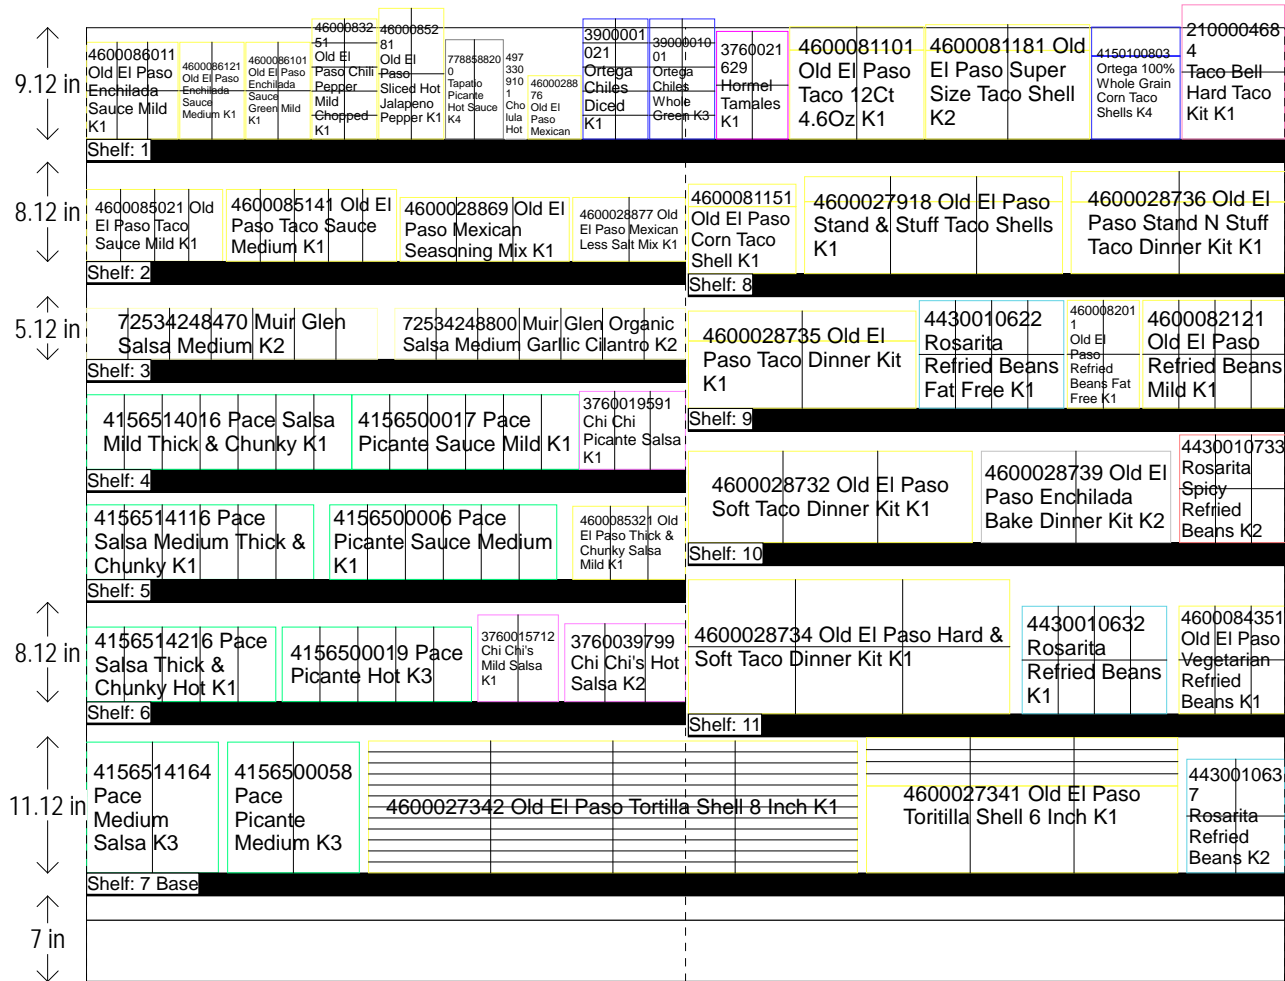

HISPANIC FOODS 8 FT. SECTION

EUROPE PLANOGRAM

FOR CLASS C STORES

Left-right	HQ DeCA/MBU PLANOGRAM APPROVED BY BUSINESS MANAGER JON SANDERS.
19 OCTOBER 2016	THIS IS A FACING SPECIFIC PLANOGRAM. FACINGS MAY BE ADJUSTED TO ACCOMMODATE NEW AND REGIONAL ITEMS BASED ON 1.5 CASE PACKOUT. ANY ITEMS ABOVE STORE CLASS MUST BE PLACED IN SPACE ALLOCATED TO SAME BRAND.
Europe Hispanic