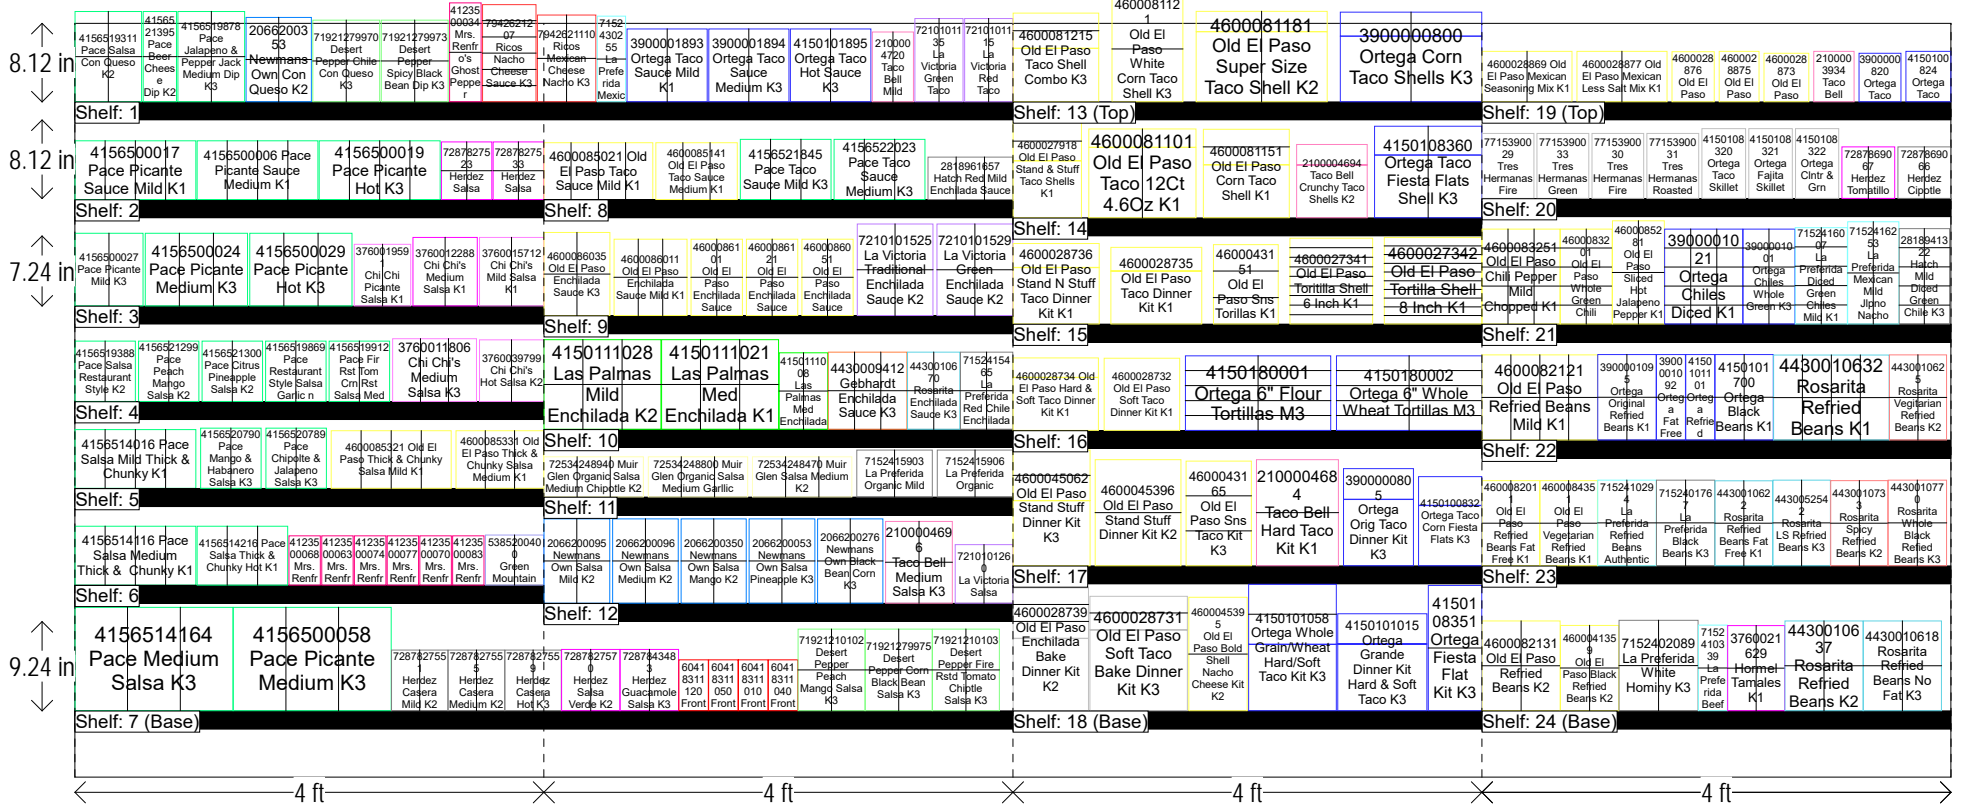

HISPANIC FOODS 16 FT. SECTION - EAST

HQ DeCA PLANOGRAM

CLASS 3

Deleted: 5210002109, 5210002110, 5210002112
Adjusted facing

UPK change on items 4156514164, 41565000580
from 8 to 6

Left-right HQ DeCA/MBU PLANOGRAM APPROVED BY BUSINESS MANAGER BARBARA MERRIWEATHER AND MERCHANDISING SPECIALIST NICHOLAS BUTORAC.

1 JUNE 2017 THIS IS A FACING SPECIFIC PLANOGRAM. FACINGS MAY BE ADJUSTED TO ACCOMMODATE NEW AND REGIONAL ITEMS BASED ON 1.5 CASE PACKOUT. ANY ITEMS ABOVE STORE CLASS MUST BE PLACED IN SPACE ALLOCATED TO SAME BRAND.