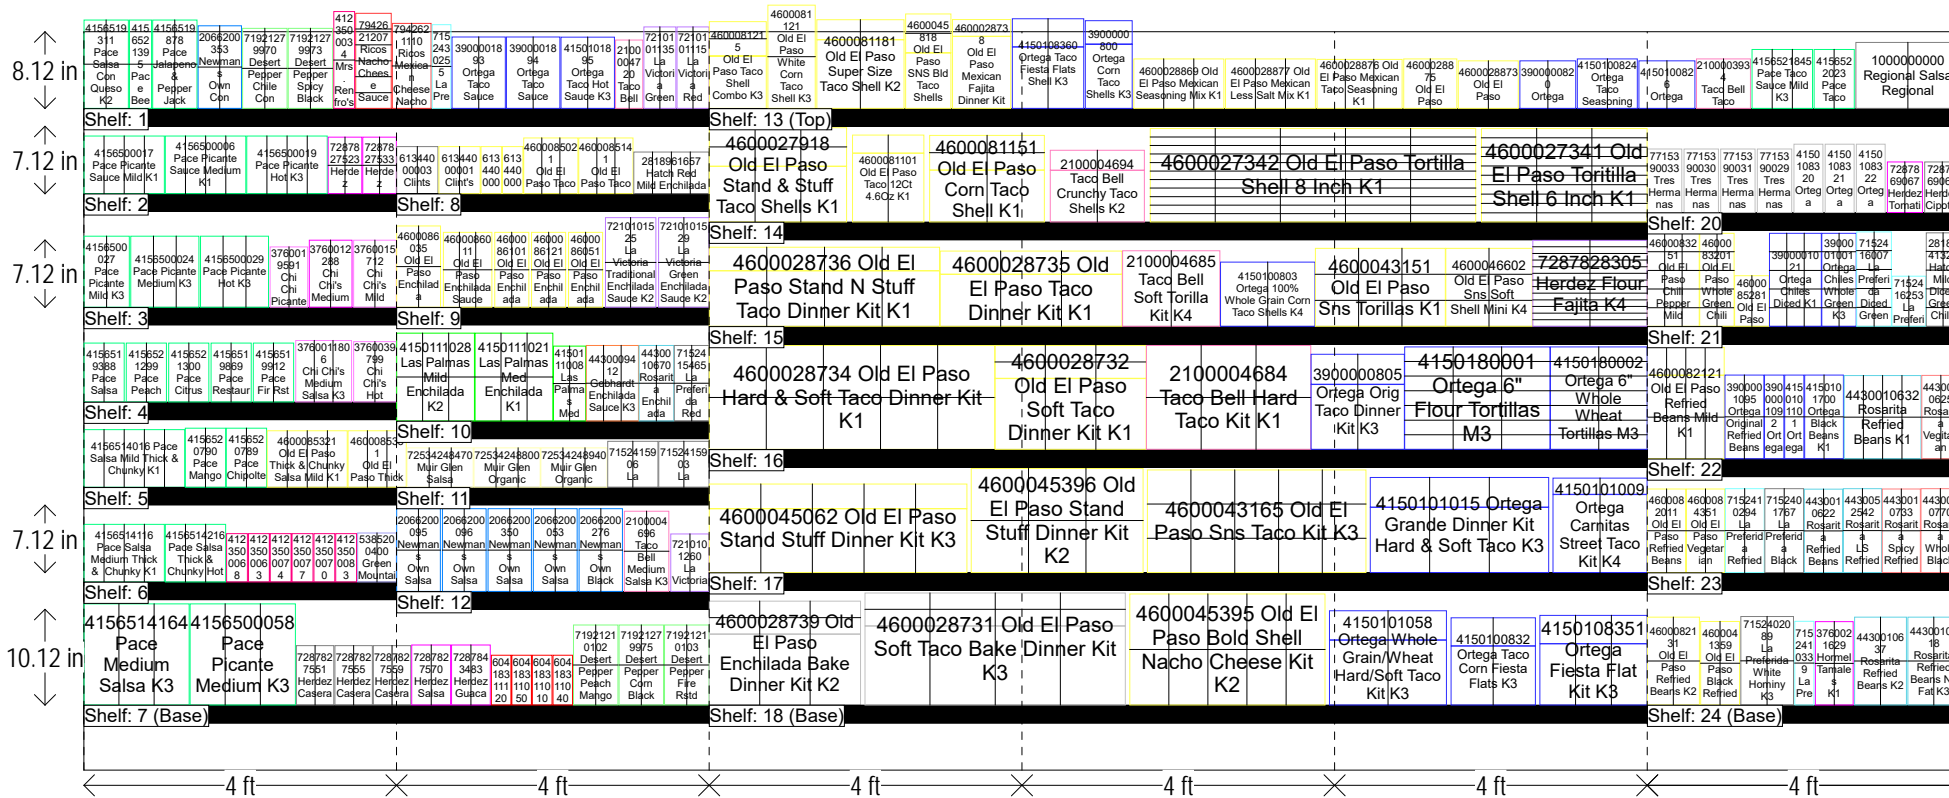

HISPANIC FOODS 24 FT. SECTION - EAST

HQ DeCA PLANOGRAM

CLASS 4 5

Deleted: 5210002109, 5210002110, 5210002112
Adjusted facing

UPK change on items 4156514164, 41565000580
from 8 to 6

Left-right HQ DeCA/MBU PLANOGRAM APPROVED BY BUSINESS MANAGER BARBARA MERRIWEATHER AND MERCHANDISING SPECIALIST NICHOLAS BUTORAC.

1 JUNE 2017 THIS IS A FACING SPECIFIC PLANOGRAM. FACINGS MAY BE ADJUSTED TO ACCOMMODATE NEW AND REGIONAL ITEMS BASED ON 1.5 CASE PACKOUT. ANY ITEMS ABOVE STORE CLASS MUST BE PLACED IN SPACE ALLOCATED TO SAME BRAND.