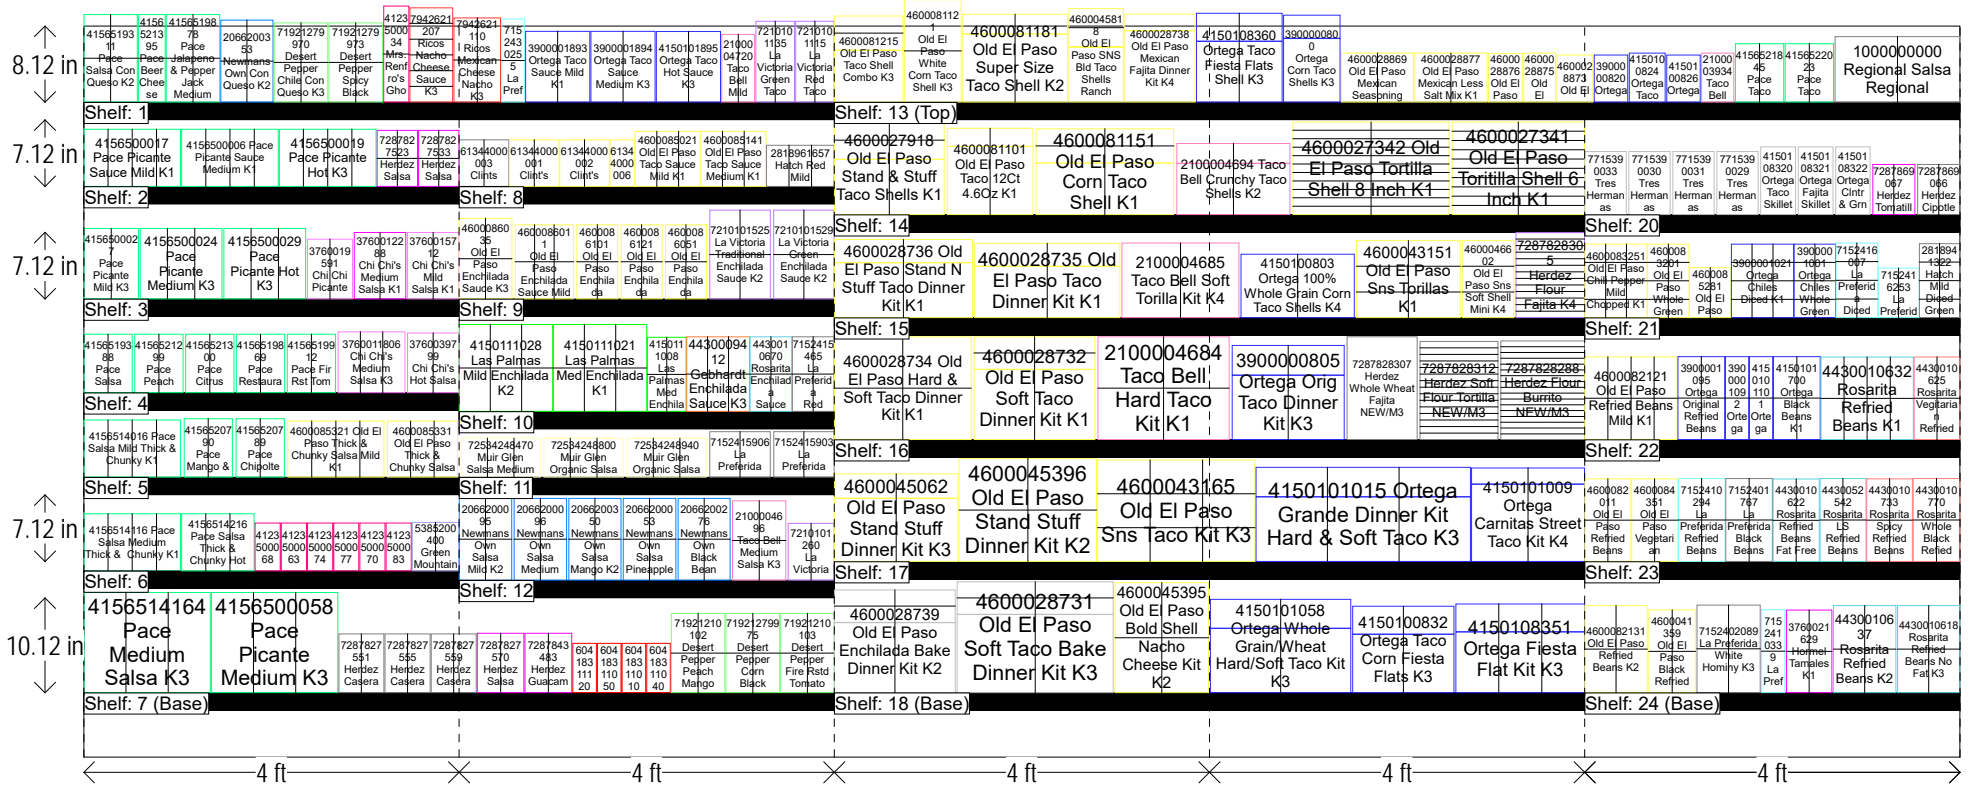

HISPANIC FOODS 20 FT. SECTION - WEST

HQ DeCA PLANOGRAM

CLASS 4 5

Deleted: 5210002109, 5210002110, 5210002112
Adjusted facing

UPK change on items 4156514164, 41565000580 from 8 to 6

Left-right HQ DeCA/MBU PLANOGRAM APPROVED BY BUSINESS MANAGER BARBARA MERRIWEATHER AND MERCHANDISING SPECIALIST NICHOLAS BUTORAC.