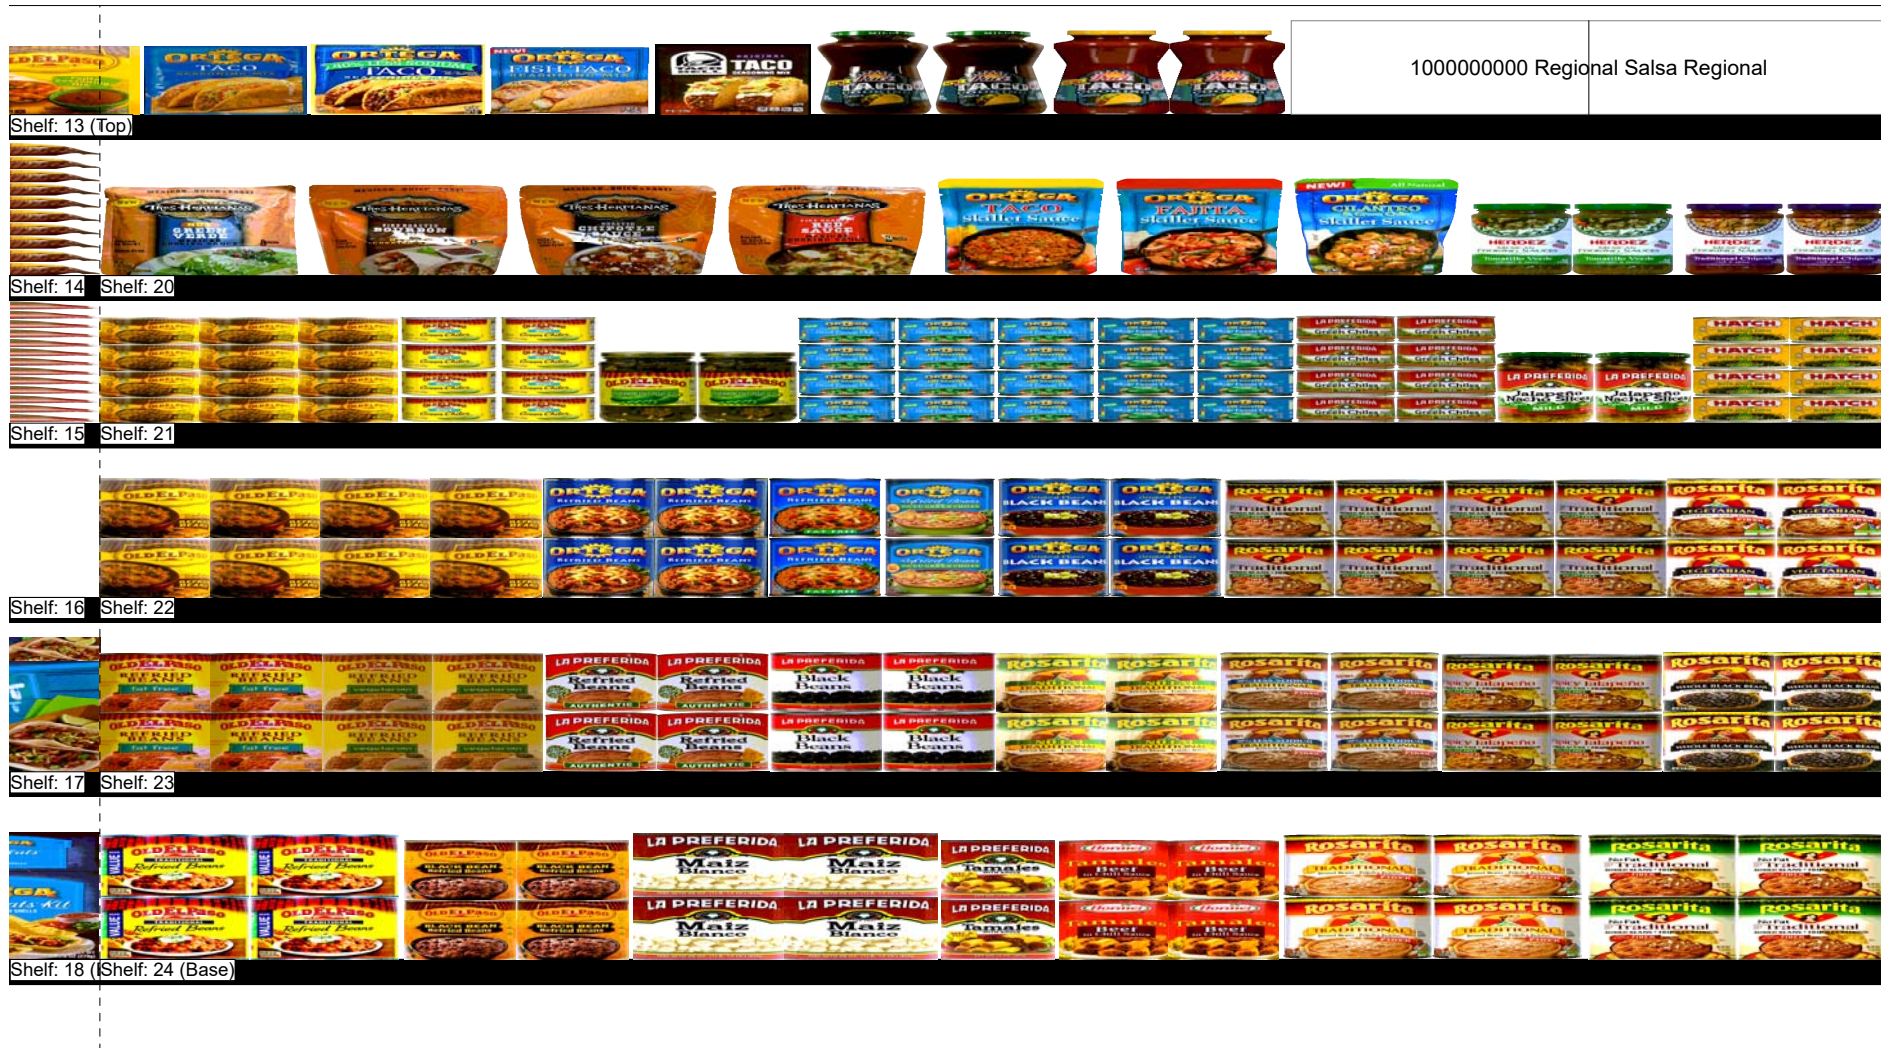

HISPANIC FOODS 20 FT. SECTION - WEST

HQ DeCA PLANOGRAM

CLASS 4 5

Left-right

HQ DeCA/MBU PLANOGRAM APPROVED BY BUSINESS MANAGER BARBARA MERRIWEATHER AND MERCHANDISING SPECIALIST NICHOLAS BUTORAC.

1 JUNE 2017

THIS IS A FACING SPECIFIC PLANOGRAM. FACINGS MAY BE ADJUSTED TO ACCOMMODATE NEW AND REGIONAL ITEMS BASED ON 1.5 CASE PACKOUT. ANY ITEMS ABOVE STORE CLASS MUST BE PLACED IN SPACE ALLOCATED TO SAME BRAND.