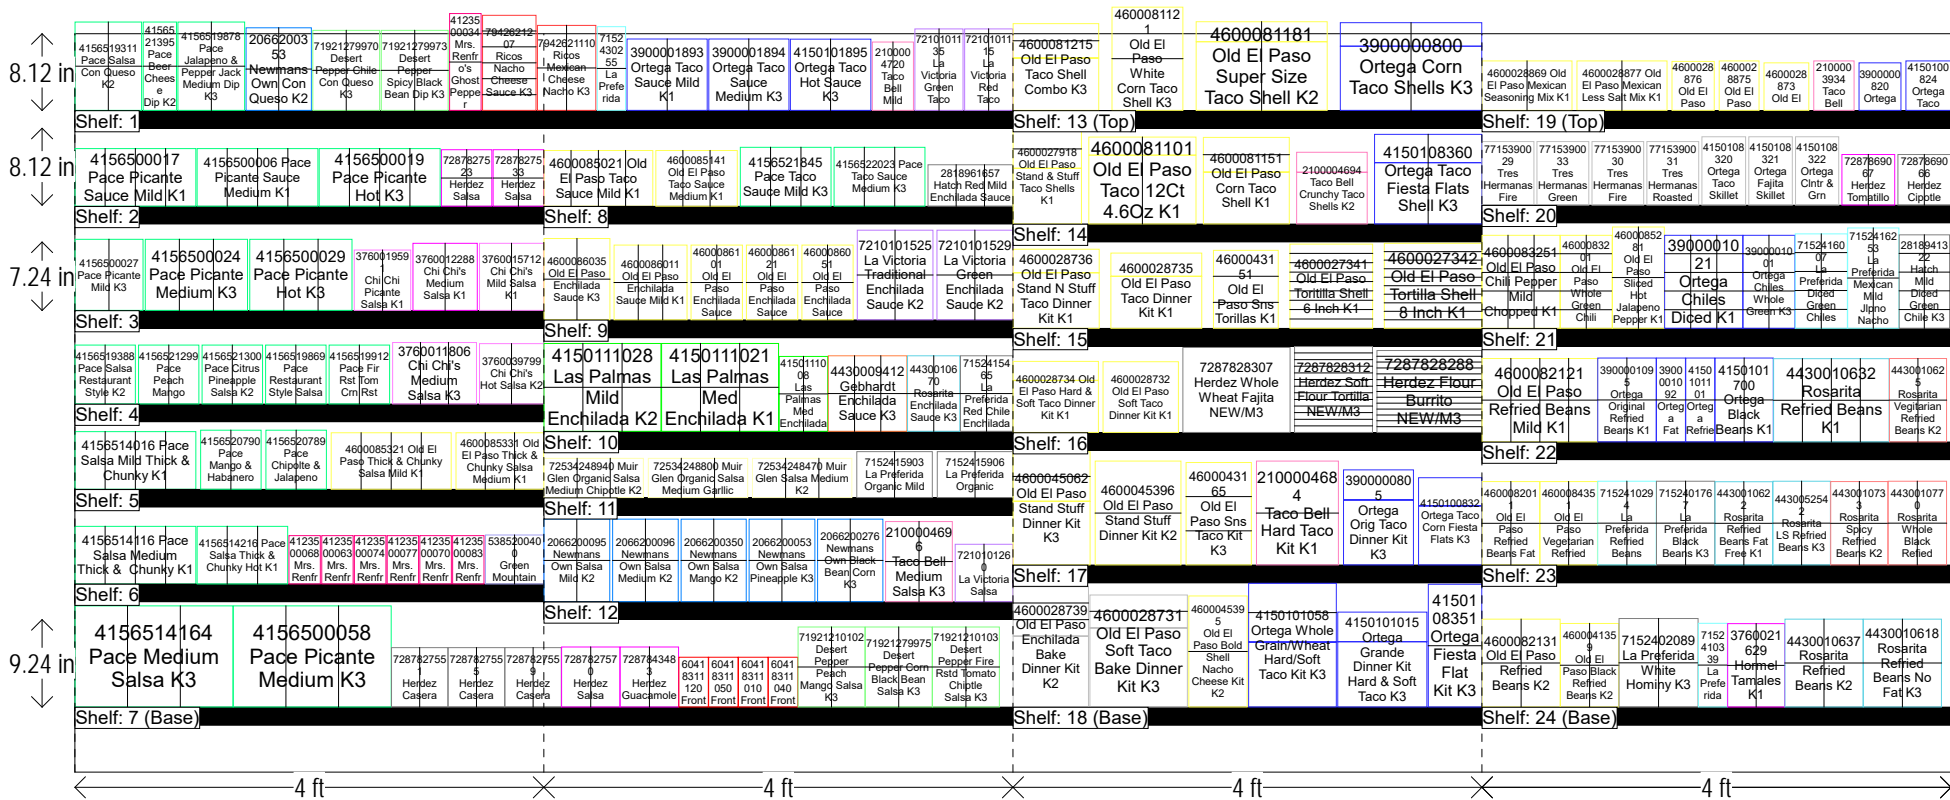

HISPANIC FOODS 16 FT. SECTION - WEST

HQ DeCA PLANOGRAM

CLASS 3

Deleted: 5210002109, 5210002110, 5210002112
Adjusted facing

UPK change on items 4156514164, 41565000580 from 8 to 6

Left-right	HQ DeCA/MBU PLANOGRAM APPROVED BY BUSINESS MANAGER BARBARA MERRIWEATHER AND MERCHANDISING SPECIALIST NICHOLAS BUTORAC.
1 JUNE 2017	THIS IS A FACING SPECIFIC PLANOGRAM. FACINGS MAY BE ADJUSTED TO ACCOMMODATE NEW AND REGIONAL ITEMS BASED ON 1.5 CASE PACKOUT. ANY ITEMS ABOVE STORE CLASS MUST BE PLACED IN SPACE ALLOCATED TO SAME BRAND.