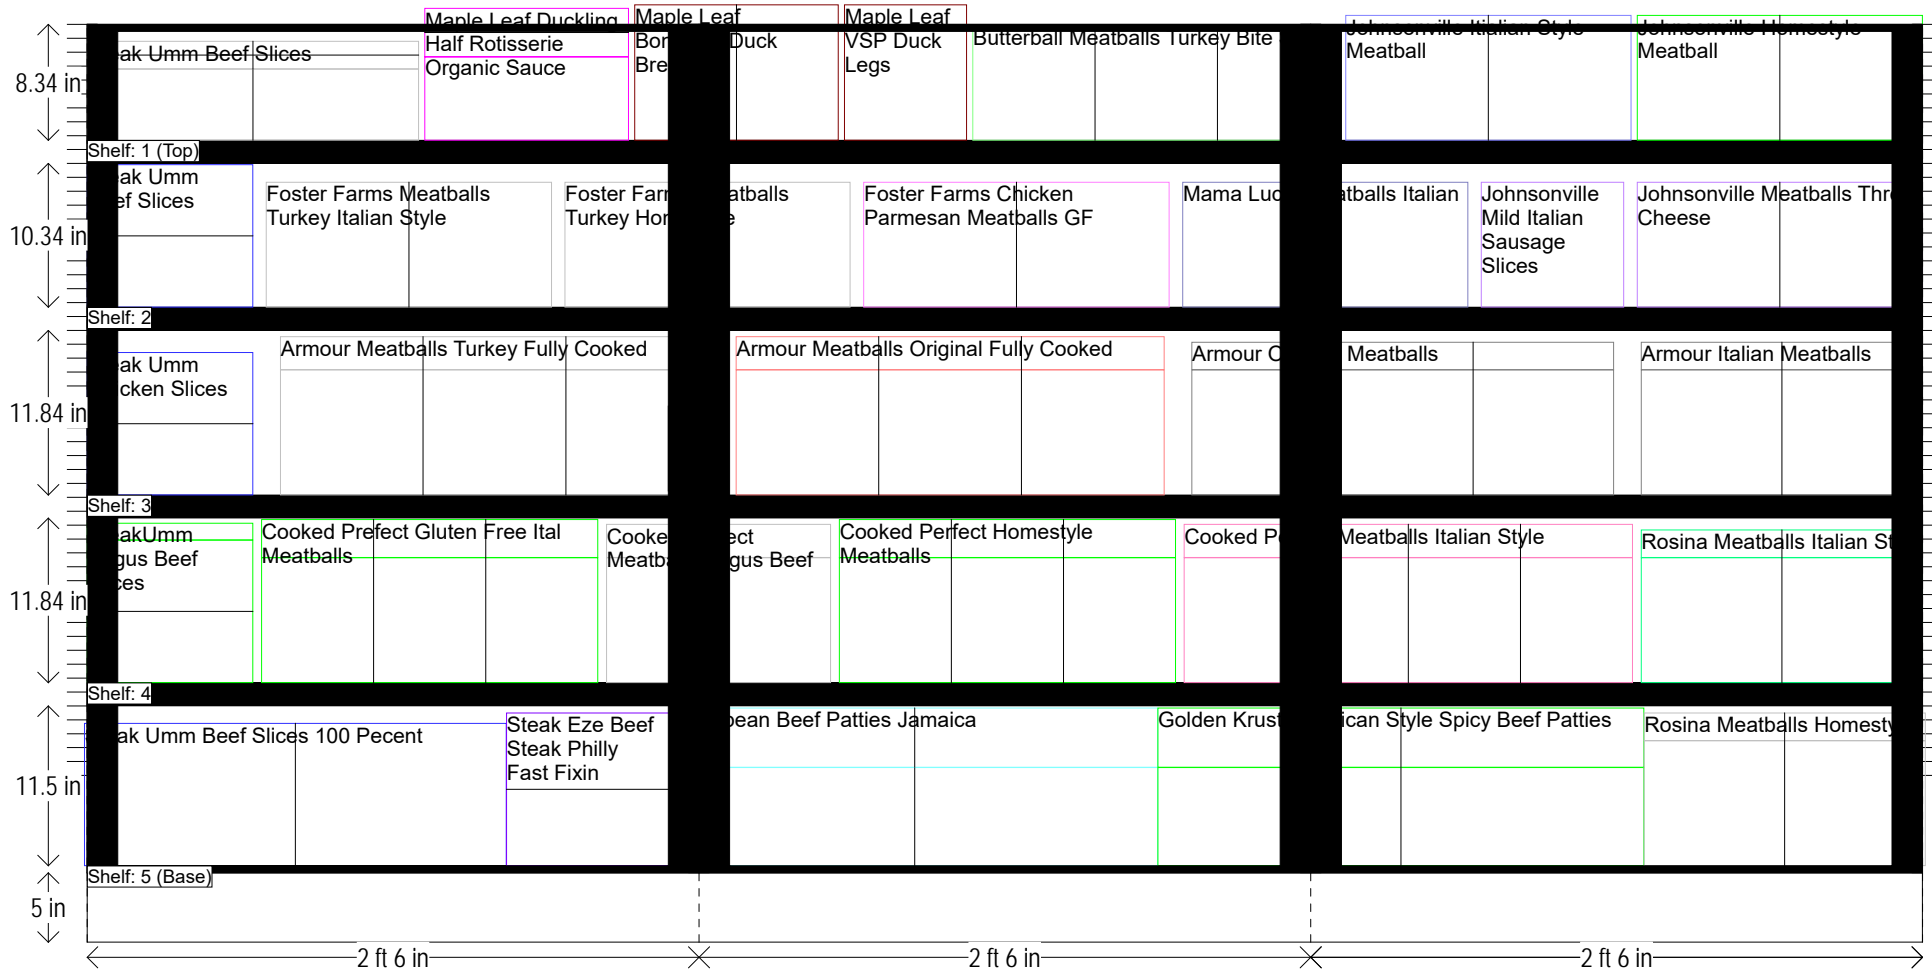

FROZEN PACKAGE MEAT

HQ DeCA PLANOGRAM

CLASS 3 / 4 / 5 STORES

Left-right

HQ DeCA/MBU PLANOGRAM APPROVED BY JAMES TAYLOR.

11 JULY 2017

FACINGS MAY BE ADJUSTED TO ACCOMODATE LOCAL AND REGIONAL ITEMS (END OF FLOW). FACINGS MAY BE ADJUSTED TO MEET CUSTOMER DEMAND - CAO MUST BE INVOLVED IN THE PROCESS ALONG WITH STORE MANAGEMENT APPROVAL. ITEM POSTIIONS MUST NOT BE CHANGED AT ANY TIME.

SHELF:5 (Base)		WIDTH:90 in	MERCH HEIGHT:12.50 in	DEPTH:25 in		SPACE AVAIL:-0.28 in									
Loca...	UPC	Brand	NAME	SIZE	UOM	NOF	RSL	CS/PK	PACKOUT	Cases	H	W	D	Orientation	Add Date
1	7254509219	STEAK UMM	Steak Umm Beef Slices 100 Percent	31.00OZ		2	K1	12	20	1.67	10.25 in	10.35 in	2.50 in	Front	
2	7590161835	STEAK EZE	Steak Eze Beef Steak Philly Fast Fixin	28.00OZ		1	K1	12	32	2.67	5.50 in	8.10 in	1.50 in	Front	
3	3607805101	CARIBBEAN	Caribbean Beef Patties Jamaica	45.00OZ		2	K1	12	16	1.33	7.08 in	11.92 in	4.28 in	Front	
4	72113470011	GOLDEN KRUST	Golden Krust Jamaican Style Spicy B...	50.00OZ		2	K3/CHG	10	16	1.60	7.08 in	11.92 in	4.28 in	Front	
5	7708340721	ROSINA	Rosina Meatballs Homestyle	26.00OZ		2	K2/Chg	8	28	3.50	9.00 in	6.90 in	2.00 in	Front	