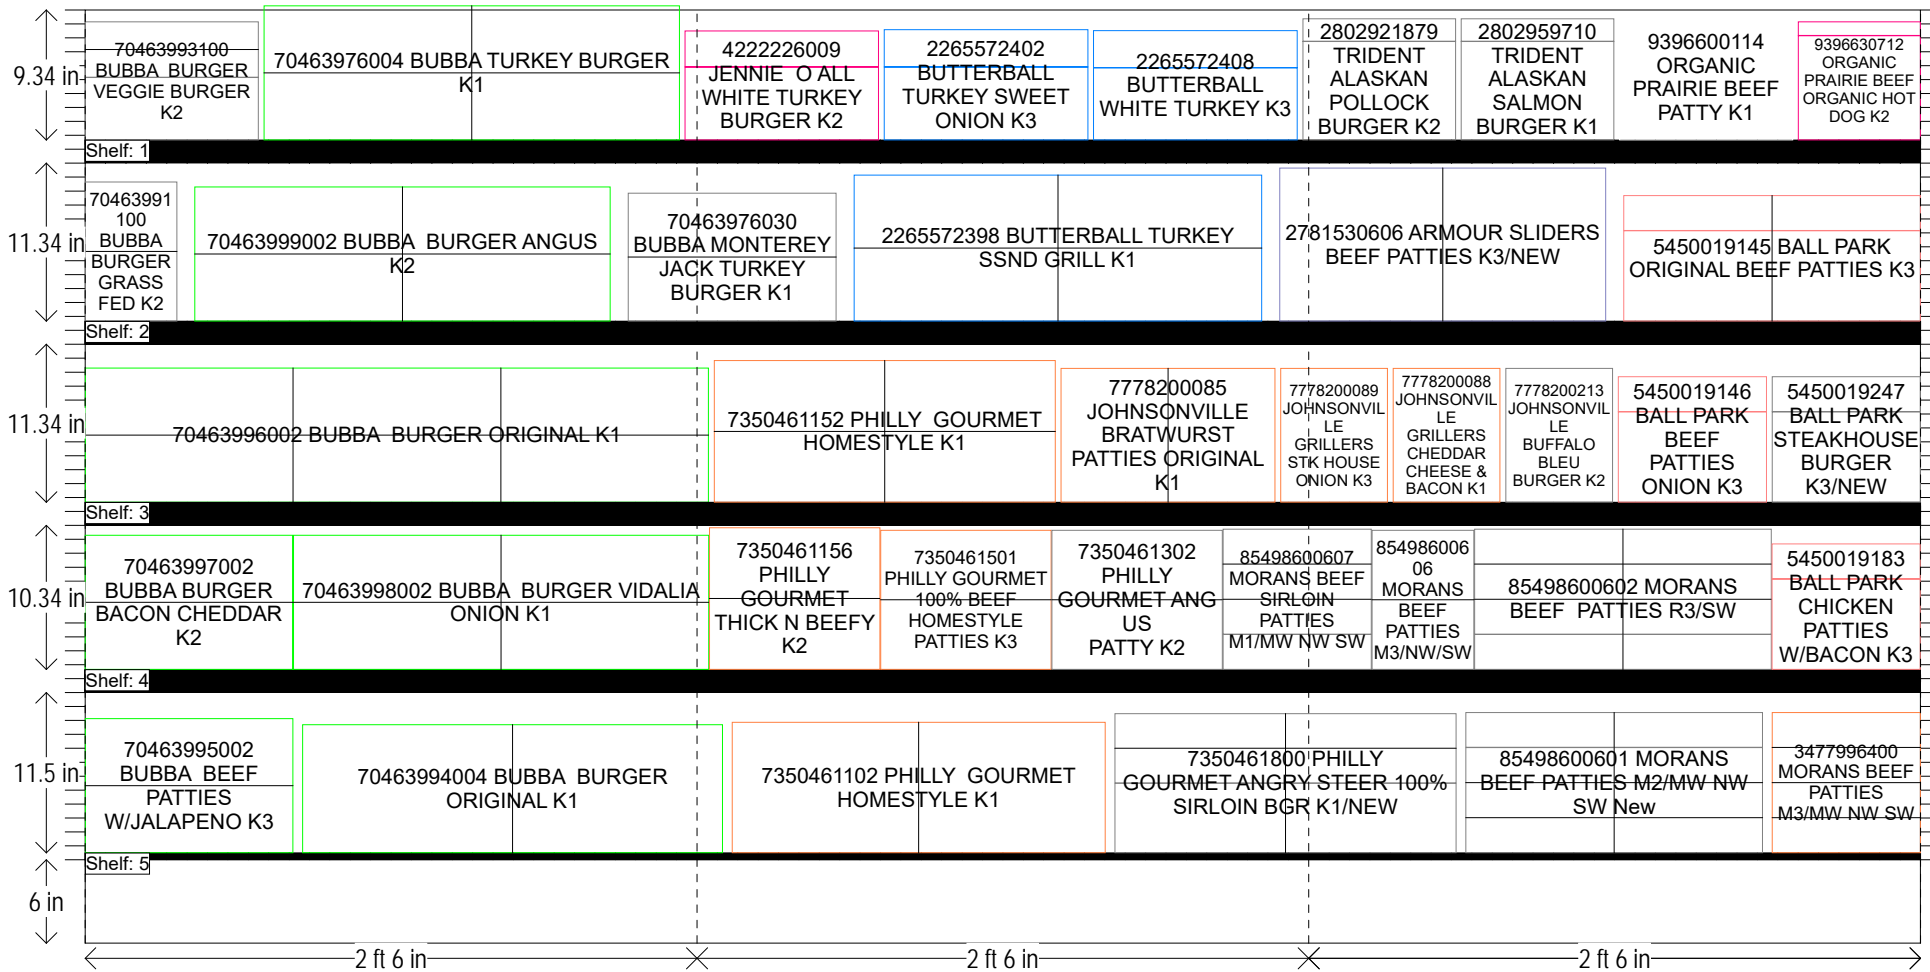

FROZEN BURGERS

CLASS 3 / 4 / 5 STORES

HQ DeCA PLANOGRAM - MW NW SW

N/A	HQ DeCA/MBU PLANOGRAM APPROVED BY BUSINESS MANAGER JAMES TAYLOR, MERCHANDISING SPECIALIST IVEENA HENDERSON
18 JULY 2017	THIS IS A FACING SPECIFIC PLANOGRAM ANY ITEMS ABOVE STORE CLASS MUST BE PLACED IN SPACE ALLOCATED TO SAME BRAND.
Frozen Burgers	

FROZEN BURGERS

CLASS 3 / 4 / 5 STORES

HQ DeCA PLANOGRAM - MW NW SW

N/A HQ DeCA/MBU PLANOGRAM APPROVED BY BUSINESS MANAGER JAMES TAYLOR, MERCHANDISING SPECIALIST IVEENA HENDERSON

18 JULY 2017 THIS IS A FACING SPECIFIC PLANOGRAM ANY ITEMS ABOVE STORE CLASS MUST BE PLACED IN SPACE ALLOCATED TO SAME BRAND.

Frozen Burgers

FROZEN BURGERS

SHELF:1		WIDTH:90 in		MERCH HEIGHT:10.00 in		DEPTH:22 in		SPACE AVAIL:2.12 in							
Locatio...	UPC	Brand	NAME	SIZE	UOM	NOF	RSL	CS/PK	PACKOUT	Cases	H	W	D	Orientation	Add Date
1	70463993100	VEGGIE BUBBA BU	BUBBA BURGER VEGGIE BURGER	12.00OZ		1	K2	12	19	1.58	4.50 in	8.50 in	2.00 in	Front	
2	70463976004	TURKEY BUBBA BU	BUBBA TURKEY BURGER	32.00OZ		2	K1	12	28	2.33	4.82 in	10.19 in	2.78 in	Front	
3	4222226009	JENNIE O	JENNIE O ALL WHITE TURKEY BURGER	32.00OZ		1	K2	9	12	1.33	5.25 in	9.50 in	2.59 in	Front	
4	2265572402	BUTTERBALL	BUTTERBALL TURKEY SWEET ONION	32.00OZ		1	K3	9	12	1.33	5.25 in	10.00 in	2.68 in	Front	
5	2265572408	BUTTERBALL	BUTTERBALL WHITE TURKEY	32.00OZ		1	K3	9	12	1.33	5.19 in	10.00 in	2.68 in	Front	
6	2802921879	TRIDENT	TRIDENT ALASKAN POLLOCK BURGER	11.20OZ		1	K2	12	16	1.33	7.08 in	7.50 in	1.63 in	Front	
7	2802959710	TRIDENT	TRIDENT ALASKAN SALMON BURGER	11.20OZ		1	K1	12	16	1.33	7.08 in	7.50 in	1.63 in	Front	
8	9396600114	ORGANIC PRAIRIE	ORGANIC PRAIRIE BEEF PATTY	10.00OZ		1	K1	6	14	2.33	7.00 in	8.50 in	2.00 in	Front	
9	9396630712	ORGANIC PRAIRIE	ORGANIC PRAIRIE BEEF ORGANIC HOT DOG	12.00OZ		1	K2	12	24	2.00	7.50 in	6.00 in	1.00 in	Front	