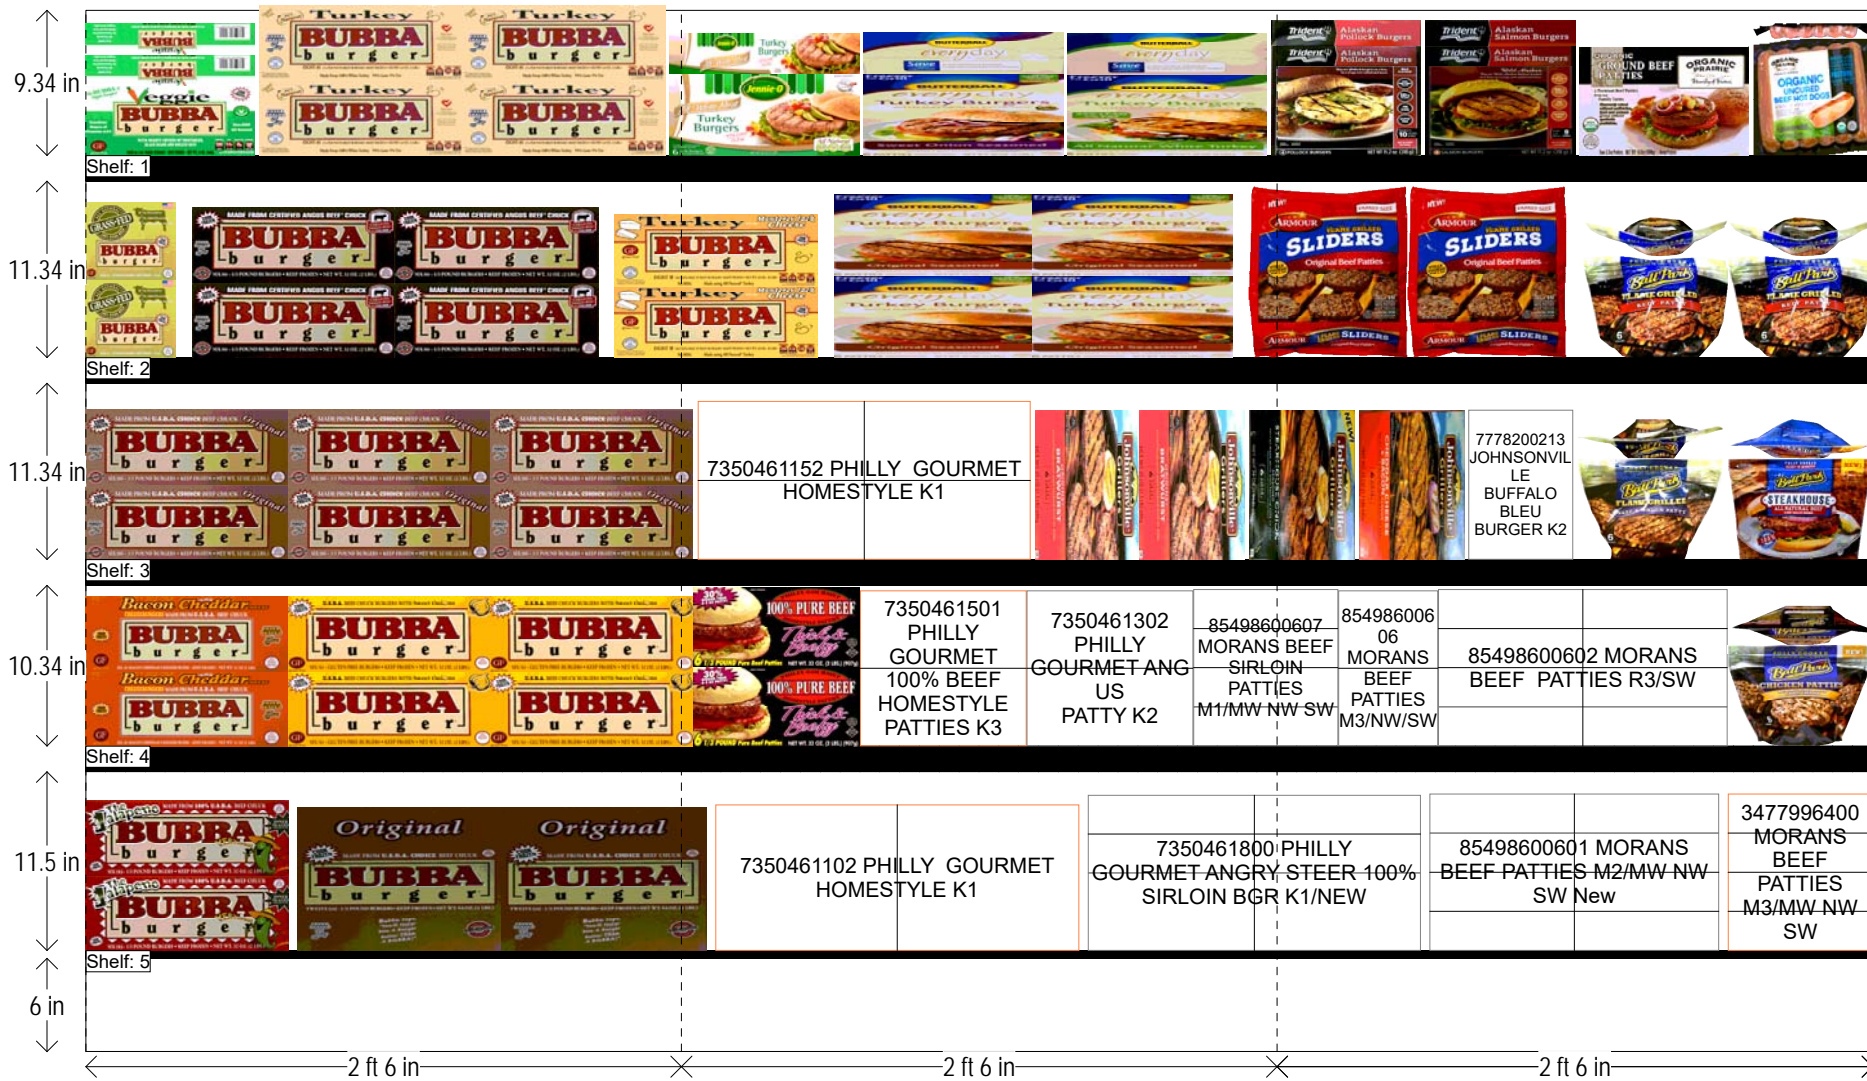

FROZEN BURGERS

CLASS 3 / 4 / 5 STORES

HQ DeCA PLANOGRAM - MW NW SW

N/A	HQ DeCA/MBU PLANOGRAM APPROVED BY BUSINESS MANAGER JAMES TAYLOR, MERCHANDISING SPECIALIST IVEENA HENDERSON
18 JULY 2017	THIS IS A FACING SPECIFIC PLANOGRAM ANY ITEMS ABOVE STORE CLASS MUST BE PLACED IN SPACE ALLOCATED TO SAME BRAND.
Frozen Burgers	

FROZEN BURGERS

CLASS 3 / 4 / 5 STORES

HQ DeCA PLANOGRAM - MW NW SW

N/A HQ DeCA/MBU PLANOGRAM APPROVED BY BUSINESS MANAGER JAMES TAYLOR, MERCHANDISING SPECIALIST IVEENA HENDERSON

18 JULY 2017 THIS IS A FACING SPECIFIC PLANOGRAM ANY ITEMS ABOVE STORE CLASS MUST BE PLACED IN SPACE ALLOCATED TO SAME BRAND.

Frozen Burgers

FROZEN BURGERS

SHELF:1		WIDTH:90 in		MERCH HEIGHT:10.00 in		DEPTH:22 in		SPACE AVAIL:2.12 in							
Locatio...	UPC	Brand	NAME	SIZE	UOM	NOF	RSL	CS/PK	PACKOUT	Cases	H	W	D	Orientation	Add Date
1	70463993100	VEGGIE BUBBA BU	BUBBA BURGER VEGGIE BURGER	12.00OZ		1	K2	12	19	1.58	4.50 in	8.50 in	2.00 in	Front	
2	70463976004	TURKEY BUBBA BU	BUBBA TURKEY BURGER	32.00OZ		2	K1	12	28	2.33	4.82 in	10.19 in	2.78 in	Front	
3	4222226009	JENNIE O	JENNIE O ALL WHITE TURKEY BURGER	32.00OZ		1	K2	9	12	1.33	5.25 in	9.50 in	2.59 in	Front	
4	2265572402	BUTTERBALL	BUTTERBALL TURKEY SWEET ONION	32.00OZ		1	K3	9	12	1.33	5.25 in	10.00 in	2.68 in	Front	
5	2265572408	BUTTERBALL	BUTTERBALL WHITE TURKEY	32.00OZ		1	K3	9	12	1.33	5.19 in	10.00 in	2.68 in	Front	
6	2802921879	TRIDENT	TRIDENT ALASKAN POLLOCK BURGER	11.20OZ		1	K2	12	16	1.33	7.08 in	7.50 in	1.63 in	Front	
7	2802959710	TRIDENT	TRIDENT ALASKAN SALMON BURGER	11.20OZ		1	K1	12	16	1.33	7.08 in	7.50 in	1.63 in	Front	
8	9396600114	ORGANIC PRAIRIE	ORGANIC PRAIRIE BEEF PATTY	10.00OZ		1	K1	6	14	2.33	7.00 in	8.50 in	2.00 in	Front	
9	9396630712	ORGANIC PRAIRIE	ORGANIC PRAIRIE BEEF ORGANIC HOT DOG	12.00OZ		1	K2	12	24	2.00	7.50 in	6.00 in	1.00 in	Front	