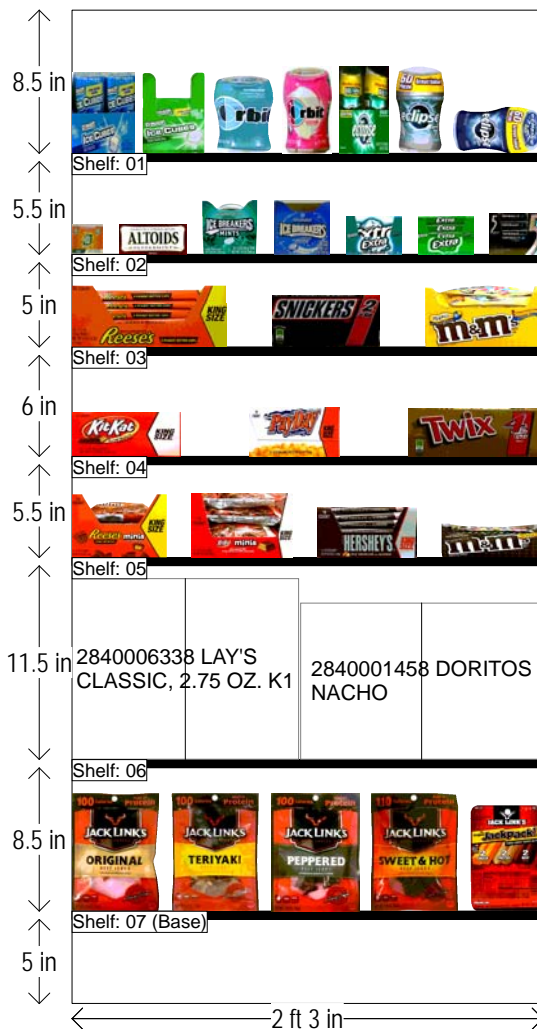

DECA SELF SCAN TWEEN UNIT FOR PACIFIC THEATER

HQ DECA PLANOGRAM

CLASS 1 / 2 / 3 / 4 / 5 STORES

DECA SELF SCAN TWEEN UNIT FOR PACIFIC THEATER

Left-right

HQ DeCA/MBU PLANOGRAM APPROVED BY CATEGORY MANAGER, DAVE LEFFERT, AND MERCHANDISING SPECIALIST, JOEL SMALL.

12 OCTOBER 2016

THIS IS A FACINGS SPECIFIC PLANOGRAM. ANY ITEM ABOVE STORE CLASS MUST BE PLACED IN SPACE ALLOCATED TO SAME BRAND. MERCHANDISE SLIM JIMS AND BLISTEX ITEMS ON SIDE OF RACKS USING SIDE ATTACHMENT RACKS.

Front End Candy
Racks Self
Checkout.psa

DECA SELF SCAN TWEEN UNIT FOR PACIFIC THEATER

HQ DECA PLANOGRAM

CLASS 1 / 2 / 3 / 4 / 5 STORES

Left-right	HQ DeCA/MBU PLANOGRAM APPROVED BY CATEGORY MANAGER, DAVE LEFFERT, AND MERCHANDISING SPECIALIST, JOEL SMALL.
12 OCTOBER 2016	THIS IS A FACINGS SPECIFIC PLANOGRAM. ANY ITEM ABOVE STORE CLASS MUST BE PLACED IN SPACE ALLOCATED TO SAME BRAND. MERCHANDISE SLIM JIMS AND BLISTEX ITEMS ON SIDE OF RACKS USING SIDE ATTACHMENT RACKS.
Front End Candy Racks Self Checkout.psa	

SHELF:04		WIDTH:27 in	MERCH HEIGHT:10.00 in			DEPTH:13 in			SPACE AVAIL:7.90 in					
Locatio...	UPC	NAME	SIZE	UOM	NOF	RSL	CS/PK	PACKOUT	Cases	H	W	D	Orientation	Add Date
1	3400000229	Hershey's Kit King Size	3.00OZ		1	K1	24	25	1.04	3.88 in	5.25 in	0.46 in	Front	
2	10700080727	Pay Day Bar Kingnut	3.40OZ		1	K1/Chg	18	24	1.33	3.75 in	7.75 in	1.25 in	Front	
3	4000000405	Twix King Size	3.02OZ		1	K1/Chg	24	24	1.00	2.87 in	7.75 in	11.31 in	Front	