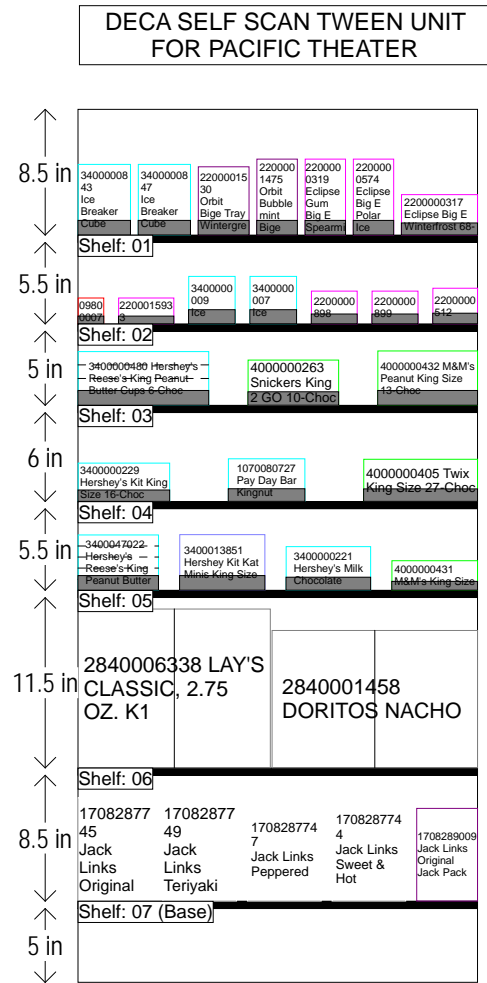

12 OCTOBER 2016

THIS IS A FACINGS SPECIFIC PLANOGRAM. ANY ITEM ABOVE STORE CLASS MUST BE PLACED IN SPACE ALLOCATED TO SAME BRAND. MERCHANDISE SLIM JIMS AND BLISTEX ITEMS ON SIDE OF RACKS USING SIDE ATTACHMENT RACKS.

Front End Candy
Racks Self
Checkout.psa

DECA SELF SCAN TWEEN UNIT FOR PACIFIC THEATER

HQ DECA PLANOGRAM

CLASS 1 / 2 / 3 / 4 / 5 STORES

Left-right	HQ DeCA/MBU PLANOGRAM APPROVED BY CATEGORY MANAGER, DAVE LEFFERT, AND MERCHANDISING SPECIALIST, JOEL SMALL.
12 OCTOBER 2016	THIS IS A FACINGS SPECIFIC PLANOGRAM. ANY ITEM ABOVE STORE CLASS MUST BE PLACED IN SPACE ALLOCATED TO SAME BRAND. MERCHANDISE SLIM JIMS AND BLISTEX ITEMS ON SIDE OF RACKS USING SIDE ATTACHMENT RACKS.
Front End Candy Racks Self Checkout.psa	

DECA SELF SCAN TWEEN UNIT FOR PACIFIC THEATER

SHELF:01		WIDTH:27 in	MERCH HEIGHT:10.00 in			DEPTH:10 in			SPACE AVAIL:3.05 in					
Locatio...	UPC	NAME	SIZE	UOM	NOF	RSL	CS/PK	PACKOUT	Cases	H	W	D	Orientation	Add Date
1	3400000843	Ice Breaker Cube Peppermint 40 Count	3.24OZ		1	K1/New	6	6	1.00	3.00 in	2.20 in	2.25 in	Front	
2	3400000847	Ice Breaker Cube Spearmint 40 Count	3.24OZ		1	K1/New	6	6	1.00	3.00 in	2.20 in	2.25 in	Front	
3	2200001530	Orbit Bige Tray Wintergreen 6/4ct	2.70OZ		1	K1/NEW	6	2	0.33	3.41 in	2.56 in	2.56 in	Front	10/12/2016
4	2200001475	Orbit Bubblemint Bige Tray	55.00CT		1	K1/NEW	6	2	0.33	3.41 in	2.50 in	2.56 in	Front	
5	2200000319	Eclipse Gum Big E Spearmint	4.00OZ		1	K1	6	6	1.00	3.41 in	2.50 in	2.73 in	Front	
6	2200000574	Eclipse Big E Polar Ice	4.00OZ		1	K1/Chg	6	12	2.00	3.41 in	2.50 in	2.73 in	Front	
7	2200000317	Eclipse Big E Winterfrost	4.00OZ		1	K1/Chg	6	12	2.00	3.41 in	2.50 in	2.73 in	Front 90	