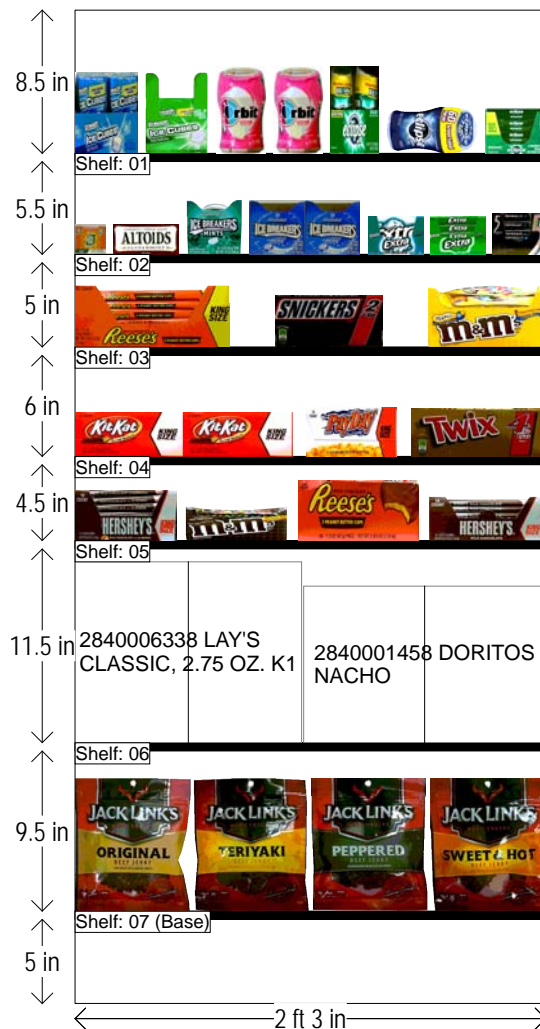

DECA SELF SCAN TWEEN UNIT (EUROPE)

HQ DECA PLANOGRAM

CLASS 1 / 2 / 3 / 4 / 5 STORES

DECA SELF SCAN TWEEN UNIT - EUROPE

Left-right

HQ DeCA/MBU PLANOGRAM APPROVED BY CATEGORY MANAGER, DAVE LEFFERT, AND MERCHANDISING SPECIALIST, JOEL SMALL.

Front End Candy
Racks Self
Checkout.psa

DECA SELF SCAN TWEEN UNIT (EUROPE)

HQ DECA PLANOGRAM

CLASS 1 / 2 / 3 / 4 / 5 STORES

Left-right	HQ DeCA/MBU PLANOGRAM APPROVED BY CATEGORY MANAGER, DAVE LEFFERT, AND MERCHANDISING SPECIALIST, JOEL SMALL.
9 NOVEMBER 2016	THIS IS A FACINGS SPECIFIC PLANOGRAM. ANY ITEM ABOVE STORE CLASS MUST BE PLACED IN SPACE ALLOCATED TO SAME BRAND. MERCHANDISE SLIM JIMS AND BLISTEX ITEMS ON SIDE OF RACKS USING SIDE ATTACHMENT RACKS.
Front End Candy Racks Self Checkout.psa	

DECA SELF SCAN TWEEN UNIT (EUROPE)

SHELF:01		WIDTH:27 in	MERCH HEIGHT:10.00 in			DEPTH:10 in			SPACE AVAIL:3.05 in					
Locatio...	UPC	NAME	SIZE	UOM	NOF	RSL	CS/PK	PACKOUT	Cases	H	W	D	Orientation	Add Date
1	3400000843	Ice Breaker Cube Peppermint 40 Count	3.24OZ		1	K1/New	6	6	1.00	3.00 in	2.20 in	2.25 in	Front	
2	3400000847	Ice Breaker Cube Spearmint 40 Count	3.24OZ		1	K1/New	6	6	1.00	3.00 in	2.20 in	2.25 in	Front	
3	2200001475	Orbit Bubblemint Big Tray	55.00CT		2	K1/NEW	6	4	0.67	3.41 in	2.50 in	2.56 in	Front	
4	2200000319	Eclipse Gum Big E Spearmint	4.00OZ		1	K1	6	6	1.00	3.41 in	2.50 in	2.73 in	Front	
5	2200000317	Eclipse Big E Winterfrost	4.00OZ		1	K1/Chg	6	12	2.00	3.41 in	2.50 in	2.73 in	Front 90	
6	2200001331	Eclipse Sugar Free Spearmint Gum	2.00OZ		1	K1/New	8	24	3.00	2.44 in	3.38 in	0.62 in	Front	

SHELF:04		WIDTH:27 in	MERCH HEIGHT:10.00 in			DEPTH:13 in			SPACE AVAIL:1.70 in					
Locatio...	UPC	NAME	SIZE	UOM	NOF	RSL	CS/PK	PACKOUT	Cases	H	W	D	Orientation	Add Date
1	3400000229	Hershey's Kit King Size	3.00OZ		2	K1	24	50	2.08	3.88 in	5.25 in	0.46 in	Front	
2	1070080727	Pay Day Bar Kingnut	3.40OZ		1	K1/Chg	18	24	1.33	3.75 in	7.75 in	1.25 in	Front	
3	4000000405	Twix King Size	3.02OZ		1	K1/Chg	24	24	1.00	2.87 in	7.75 in	11.31 in	Front	