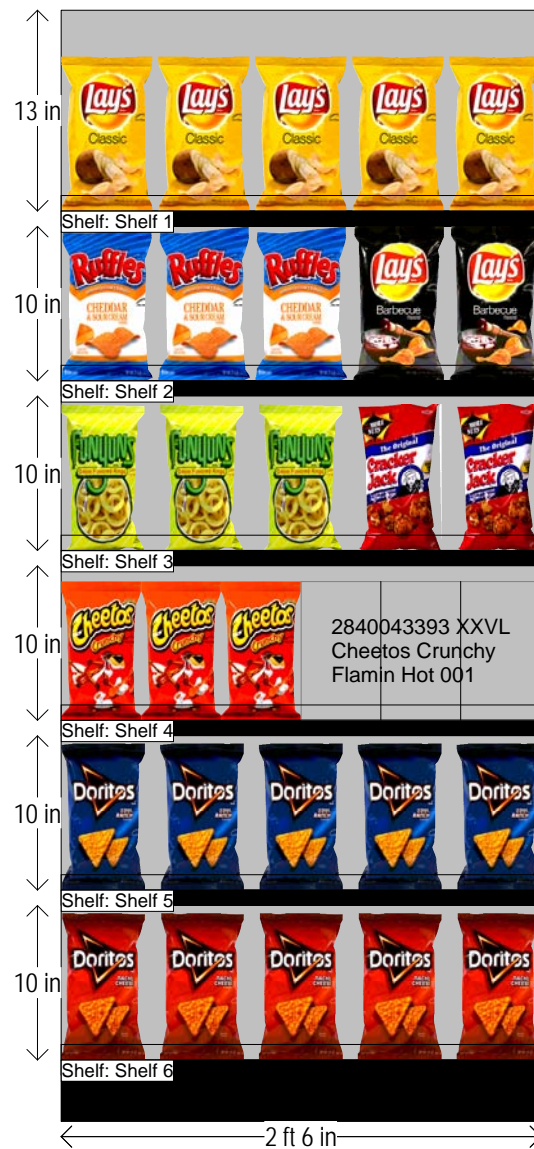

FRONT END SELF CHECKOUT - FRITO LAY

HQ DECA PLANOGRAM

CLASS 1 / 2 / 3 / 4 / 5 STORES

Left-right

HQ DeCA/MBU PLANOGRAM APPROVED BY CATEGORY MANAGER, DAVE LEFFERT, AND MERCHANDISING SPECIALIST, JOEL SMALL.

22 JUNE 2016

THIS IS A FACINGS SPECIFIC PLANOGRAM. ANY ITEM ABOVE STORE CLASS MUST BE PLACED IN SPACE ALLOCATED TO SAME BRAND. MERCHANDISE SLIM JIMS AND BLISTEX ITEMS ON SIDE OF RACKS USING SIDE ATTACHMENT RACKS.

DeCA SCO - Frito-Lay.psa

FRONT END SELF CHECKOUT - FRITO LAY

SHELF:Shelf 1		WIDTH:30 in	MERCH HEIGHT:10.00 in			DEPTH:20 in			SPACE AVAIL:1.45 in					
Locatio...	UPC	NAME	SIZE	UOM	NOF	RSL	CS/PK	PACKOUT	Cases	H	W	D	Orientation	Add Date
1	2840042054	XXVL Lays Classic	2.75OZ		5	K1	1	35	35.00	10.00 in	5.71 in	2.75 in	Front	