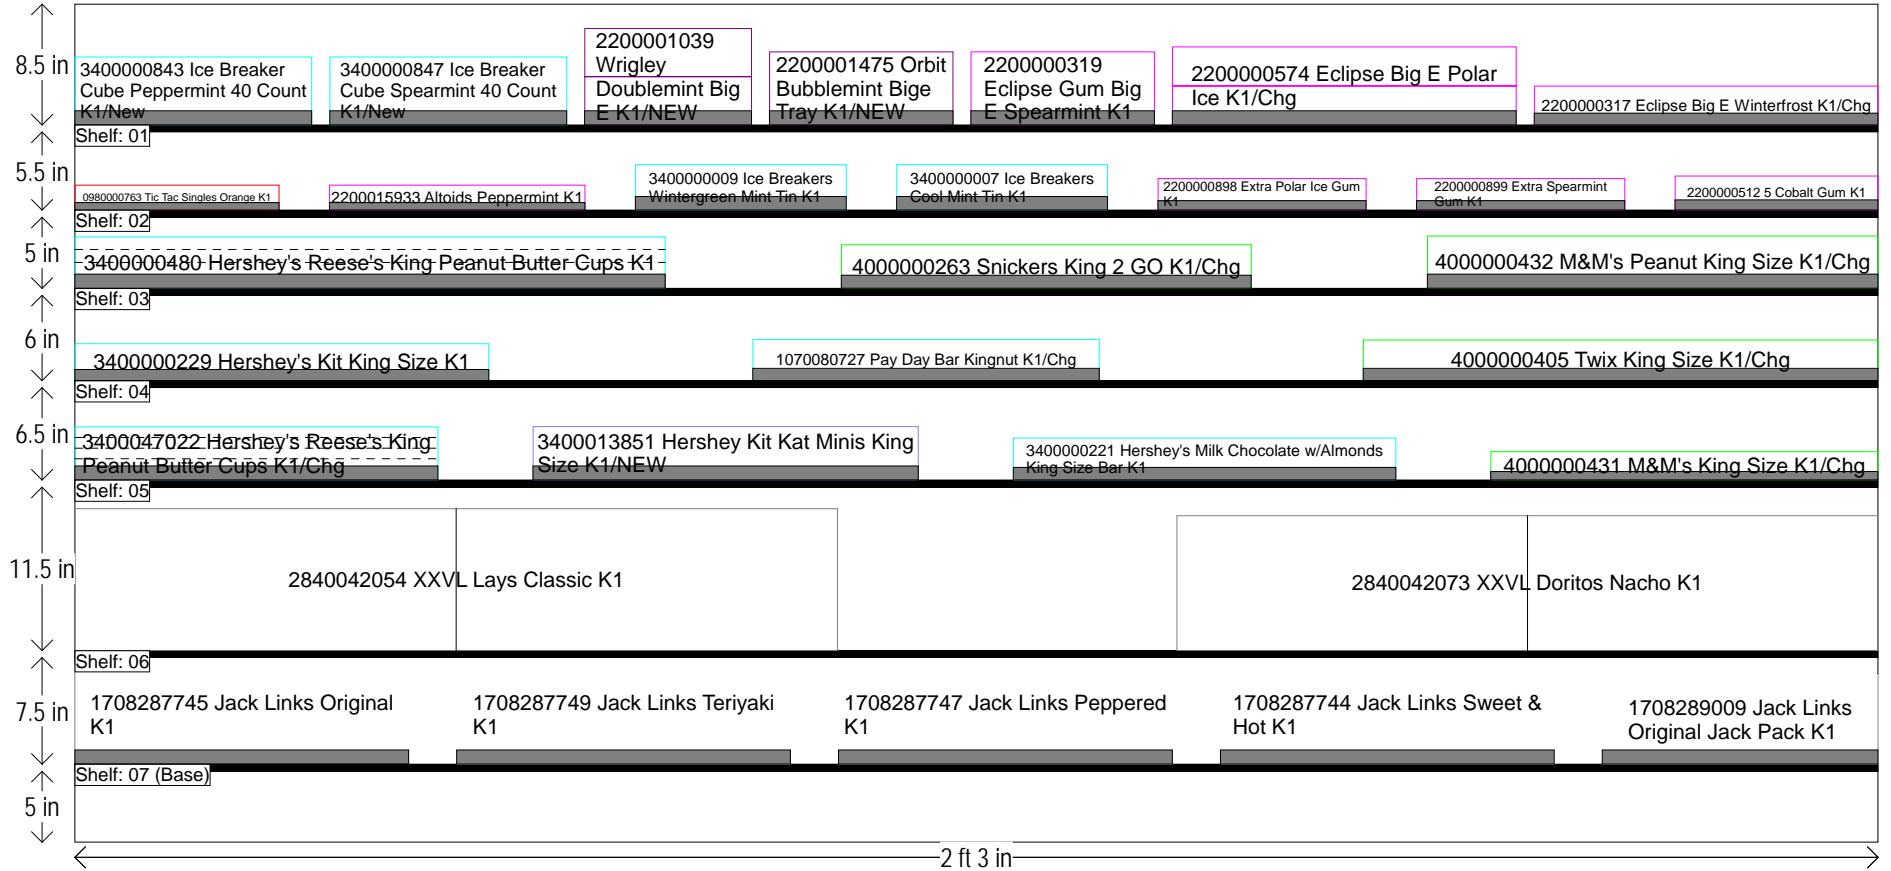

DECA SELF SCAN TWEEN UNIT

HQ DECA PLANOGRAM

CLASS 1 / 2 / 3 / 4 / 5 STORES

DECA SELF SCAN TWEEN UNIT

Left-right HQ DeCA/MBU PLANOGRAM APPROVED BY CATEGORY MANAGER, DAVE LEFFERT, AND MERCHANDISING SPECIALIST, JOEL SMALL.

13 JUNE 2016 THIS IS A FACINGS SPECIFIC PLANOGRAM. ANY ITEM ABOVE STORE CLASS MUST BE PLACED IN SPACE ALLOCATED TO SAME BRAND. MERCHANDISE SLIM JIMS AND BLISTEX ITEMS ON SIDE OF RACKS USING SIDE ATTACHMENT RACKS.

Front End Candy
Racks Self
Checkout.psa

DECA SELF SCAN TWEEN UNIT

HQ DECA PLANOGRAM

CLASS 1 / 2 / 3 / 4 / 5 STORES

DECA SELF SCAN TWEEN UNIT

Left-right	HQ DeCA/MBU PLANOGRAM APPROVED BY CATEGORY MANAGER, DAVE LEFFERT, AND MERCHANDISING SPECIALIST, JOEL SMALL.
13 JUNE 2016	THIS IS A FACINGS SPECIFIC PLANOGRAM. ANY ITEM ABOVE STORE CLASS MUST BE PLACED IN SPACE ALLOCATED TO SAME BRAND. MERCHANDISE SLIM JIMS AND BLISTEX ITEMS ON SIDE OF RACKS USING SIDE ATTACHMENT RACKS.
Front End Candy Racks Self Checkout.psa	Page: 2 of 3

DECA SELF SCAN TWEEN UNIT

SHELF:01		WIDTH:27 in	MERCH HEIGHT:10.00 in			DEPTH:10 in			SPACE AVAIL:1.60 in					
Locatio...	UPC	NAME	SIZE	UOM	NOF	RSL	CS/PK	PACKOUT	Cases	H	W	D	Orientation	Add Date
1	340000843	Ice Breaker Cube Peppermint 40 Count	3.24OZ		1	K1/New	6	6	1.00	3.00 in	2.20 in	2.25 in	Front	
2	340000847	Ice Breaker Cube Spearmint 40 Count	3.24OZ		1	K1/New	6	6	1.00	3.00 in	2.20 in	2.25 in	Front	
3	2200001039	Wrigley Doublemint Big E	3.50OZ		1	K1/NEW	6	6	1.00	3.40 in	2.50 in	2.68 in	Front	
4	2200001475	Orbit Bubblemint Big Tray	55.00CT		1	K1/NEW	6	2	0.33	3.41 in	2.50 in	2.56 in	Front	
5	2200000319	Eclipse Gum Big E Spearmint	4.00OZ		1	K1	6	6	1.00	3.41 in	2.50 in	2.73 in	Front	
6	2200000574	Eclipse Big E Polar Ice	4.00OZ		1	K1/Chg	6	24	4.00	3.41 in	2.50 in	2.73 in	Front 90	
7	2200000317	Eclipse Big E Winterfrost	4.00OZ		1	K1/Chg	6	12	2.00	3.41 in	2.50 in	2.73 in	Front 90	