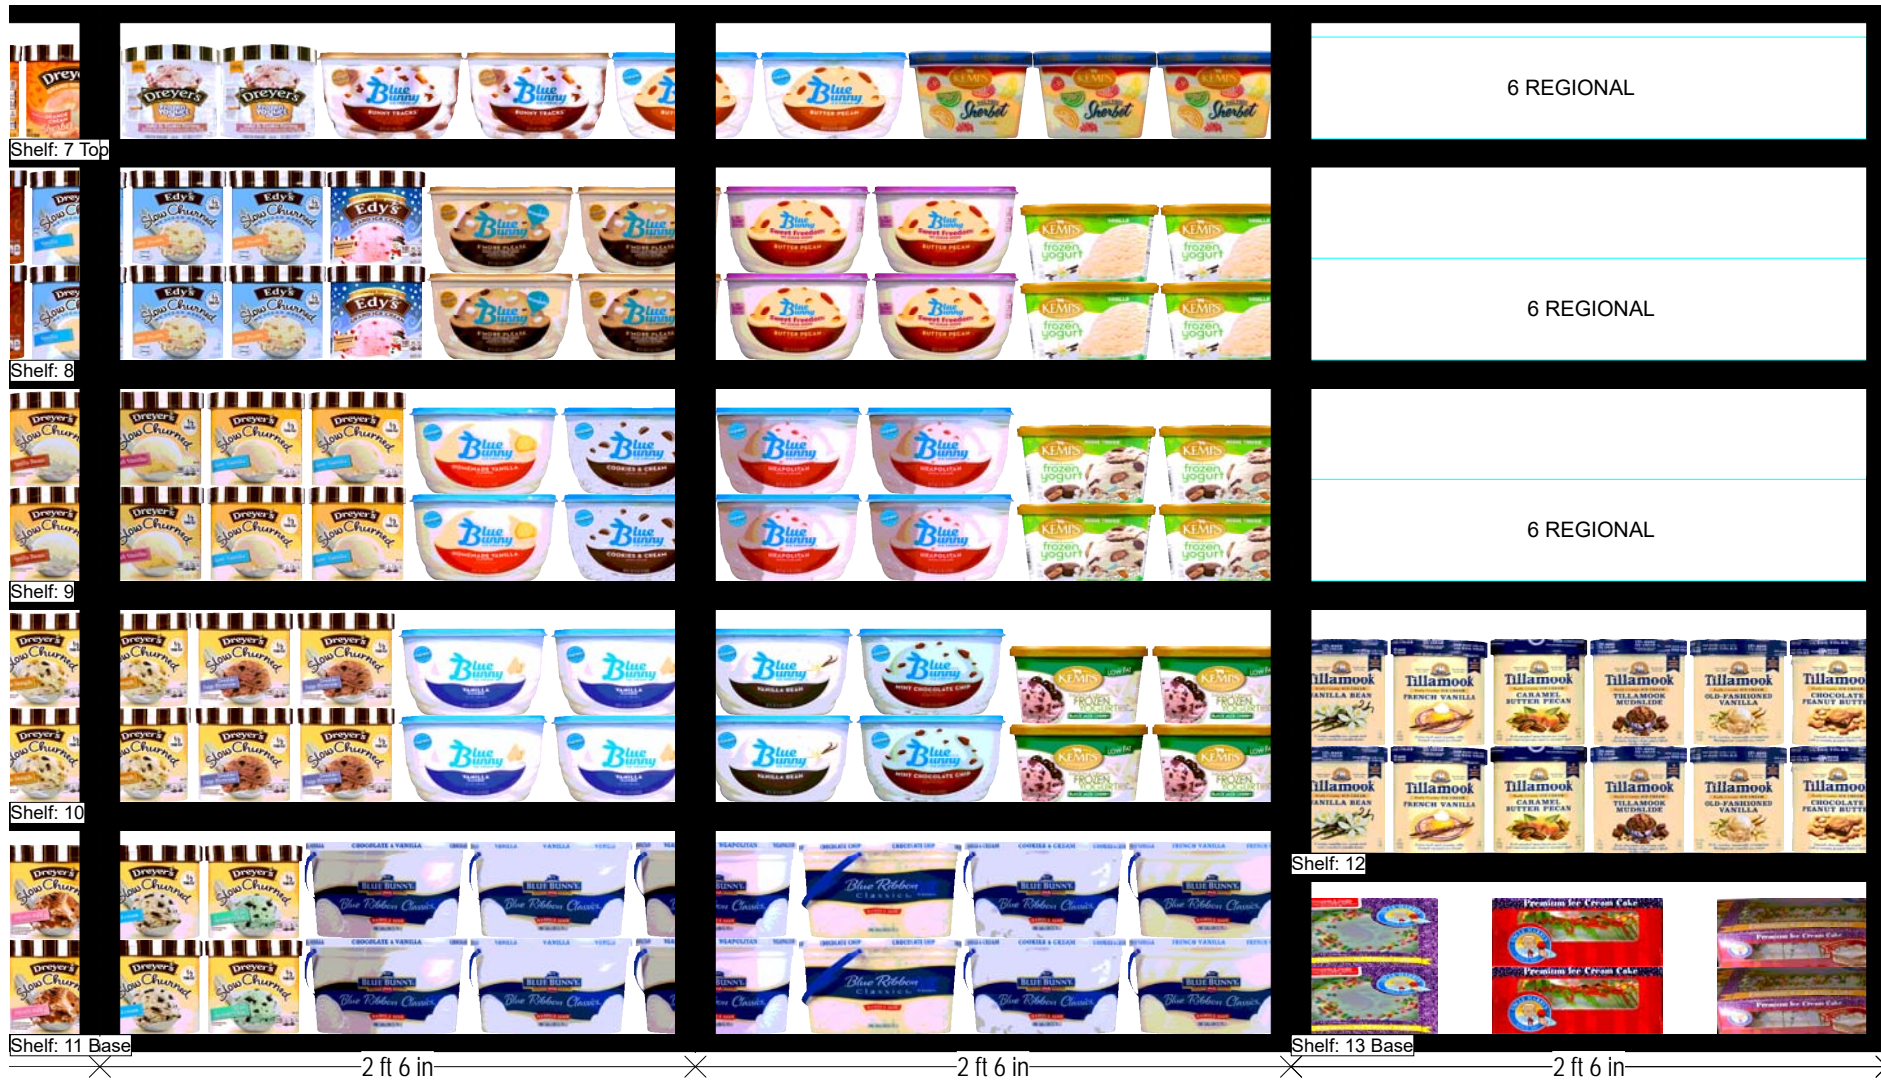

ICE CREAM - 7 DOORS

HQ DeCA Planogram

CLASS 2 STORES - MW/NW/SW REGIONS

Left-right

HQ DeCA/MBU PLANOGRAM APPROVED BY JAMES TAYLOR/IVEENA HENDERSON.

7 JULY 2017

ITEM POSTIONS MUST NOT CHANGE AT ANYTIME. LOCAL AND REGIONAL PRODUCT IS NOT TO EXCEED SPACE ALLOCATED ON POG

Ice Cream K2
West 7dr Blue
Bell.psa