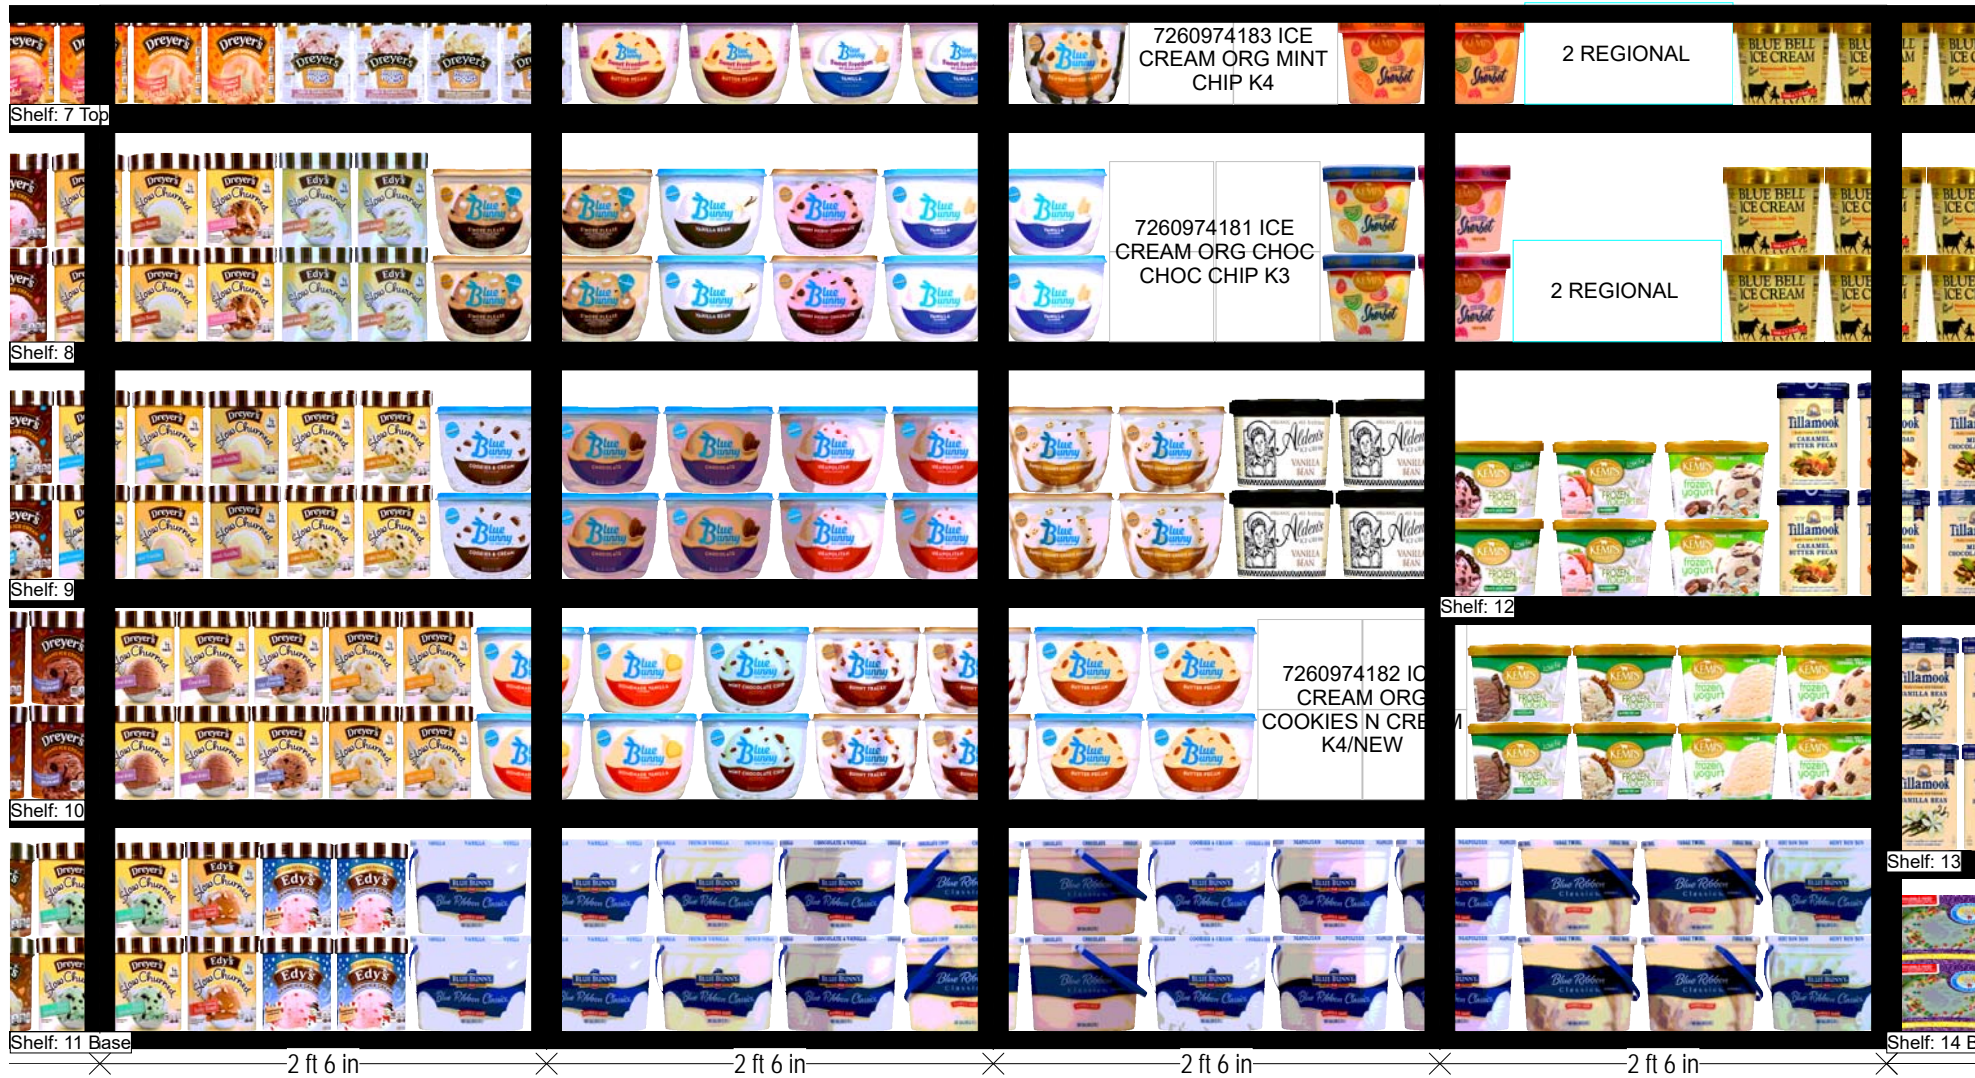

Ice Cream K4
West 13dr Blue
Bell.psa

ICE CREAM -13 DOORS

HQ DeCA Planogram

CLASS 4 STORES - MW/NW/SW REGIONS

Left-right

HQ DeCA/MBU PLANOGRAM APPROVED BY JAMES TAYLOR/IVEENA HENDERSON.

19 JULY 2017

ITEM POSTIONS MUST NOT CHANGE AT ANYTIME. LOCAL AND REGIONAL PRODUCT IS NOT TO EXCEED SPACE ALLOCATED ON POG

Ice Cream K4
West 13dr Blue
Bell.psa

ICE CREAM -13 DOORS

HQ DeCA Planogram

CLASS 4 STORES - MW/NW/SW REGIONS

Left-right	HQ DeCA/MBU PLANOGRAM APPROVED BY JAMES TAYLOR/IVEENA HENDERSON.
19 JULY 2017	ITEM POSTIONS MUST NOT CHANGE AT ANYTIME. LOCAL AND REGIONAL PRODUCT IS NOT TO EXCEED SPACE ALLOCATED ON POG
Ice Cream K4 West 13dr Blue Bell.psa	

SHELF:14 Base		WIDTH:30 in		MERCH HEIGHT:16.00 in			DEPTH:25 in			SPACE AVAIL:5.60 in					
Locatio...	UPC	Brand	NAME	SIZE	UOM	NOF	RSL	CS/PK	PACKOUT	Cases	H	W	D	Orientation	Add Date
1	78302501003	UNCLE HARRY'S	UNCLE HARRY'S VANILLA IC CAKE 26Z	26.00OZ		1	K1	2	6	3.00	4.00 in	7.34 in	7.34 in	Front	
2	78302502001	UNCLE HARRY'S	UNCLE HARRY'S CHO VAN IC CAKE 60Z	60.00OZ		1	K1	4	4	1.00	4.00 in	8.53 in	11.80 in	Front	
3	78302505003	UNCLE HARRY'S	UNCLE HARRY'S CHO VAN IC CAKE 80Z	80.00OZ		1	K1	4	4	1.00	4.00 in	8.53 in	11.80 in	Front	