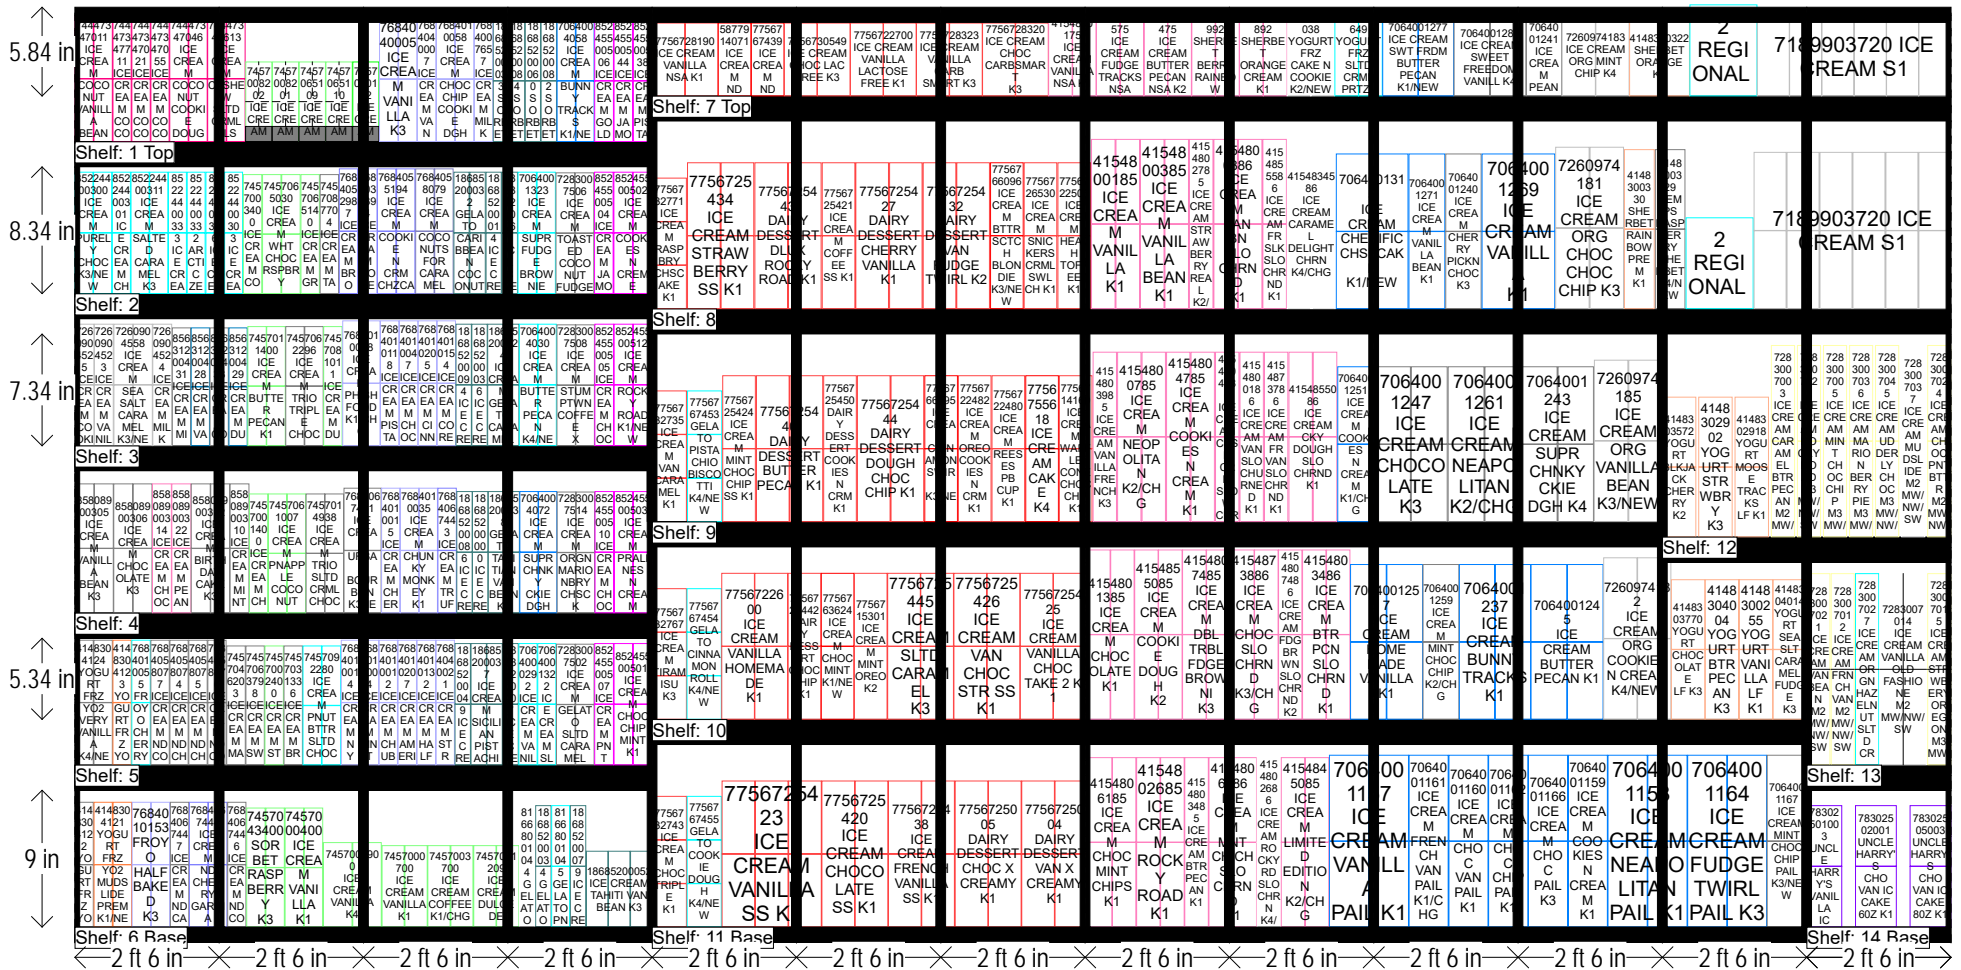

Ice Cream K4
West 13dr Blue
Bell.psa

ICE CREAM -13 DOORS

HQ DeCA Planogram

CLASS 4 STORES - MW/NW/SW REGIONS

Left-right

HQ DeCA/MBU PLANOGRAM APPROVED BY JAMES TAYLOR/IVEENA HENDERSON.

19 JULY 2017

ITEM POSTIONS MUST NOT CHANGE AT ANYTIME. LOCAL AND REGIONAL PRODUCT IS NOT TO EXCEED SPACE ALLOCATED ON POG

Ice Cream K4
West 13dr Blue
Bell.psa

ICE CREAM -13 DOORS

HQ DeCA Planogram

CLASS 4 STORES - MW/NW/SW REGIONS

Left-right	HQ DeCA/MBU PLANOGRAM APPROVED BY JAMES TAYLOR/IVEENA HENDERSON.
19 JULY 2017	ITEM POSTIONS MUST NOT CHANGE AT ANYTIME. LOCAL AND REGIONAL PRODUCT IS NOT TO EXCEED SPACE ALLOCATED ON POG
Ice Cream K4 West 13dr Blue Bell.psa	

ICE CREAM -13 DOORS

HQ DeCA Planogram

CLASS 4 STORES - MW/NW/SW REGIONS

Left-right

HQ DeCA/MBU PLANOGRAM APPROVED BY JAMES TAYLOR/IVEENA HENDERSON.

19 JULY 2017

ITEM POSTIONS MUST NOT CHANGE AT ANYTIME. LOCAL AND REGIONAL PRODUCT IS NOT TO EXCEED SPACE ALLOCATED ON POG