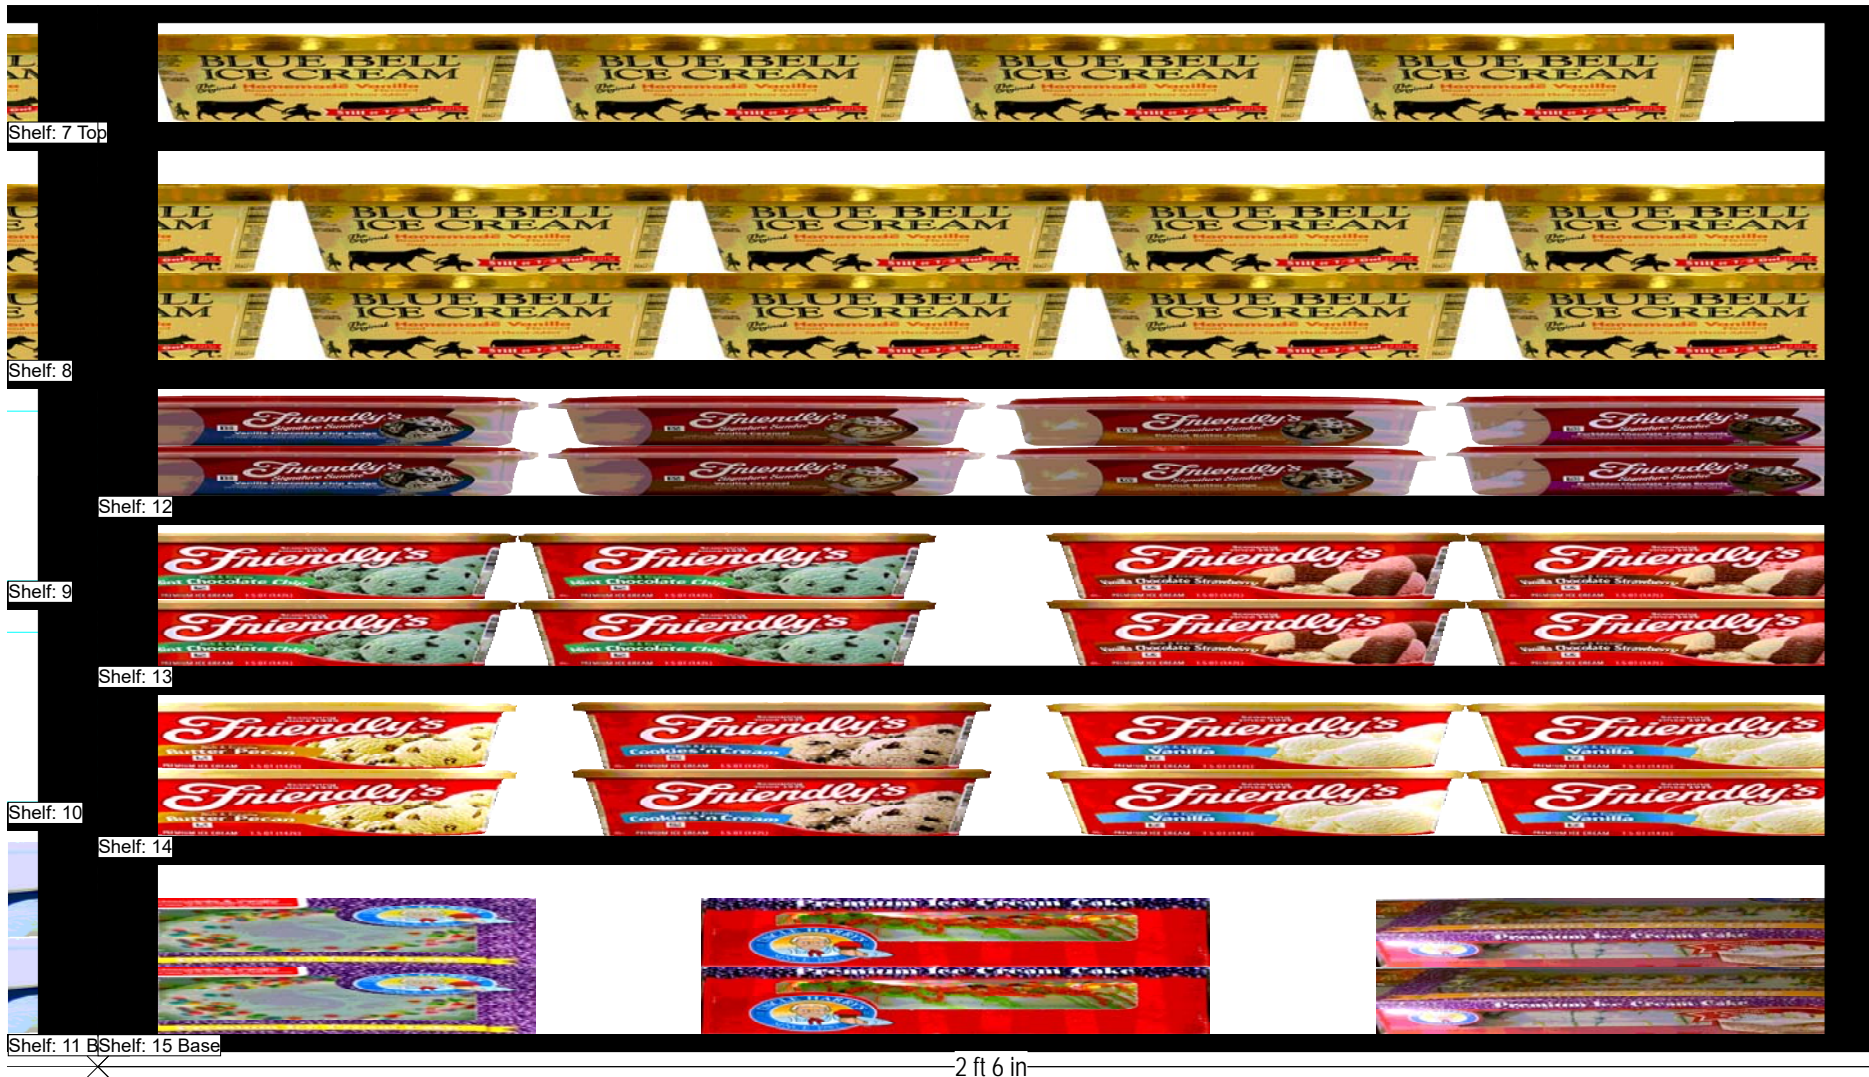

ICE CREAM -13 DOORS

HQ DeCA Planogram

CLASS 4 STORES - NE/CE/SO REGIONS

Left-right

HQ DeCA/MBU PLANOGRAM APPROVED BY JAMES TAYLOR/IVEENA HENDERSON.

19JULY 2017

ITEM POSTIONS MUST NOT CHANGE AT ANYTIME. LOCAL AND REGIONAL PRODUCT IS NOT TO EXCEED SPACE ALLOCATED ON POG

Ice Cream K4 East
13dr Blue Bell.psa