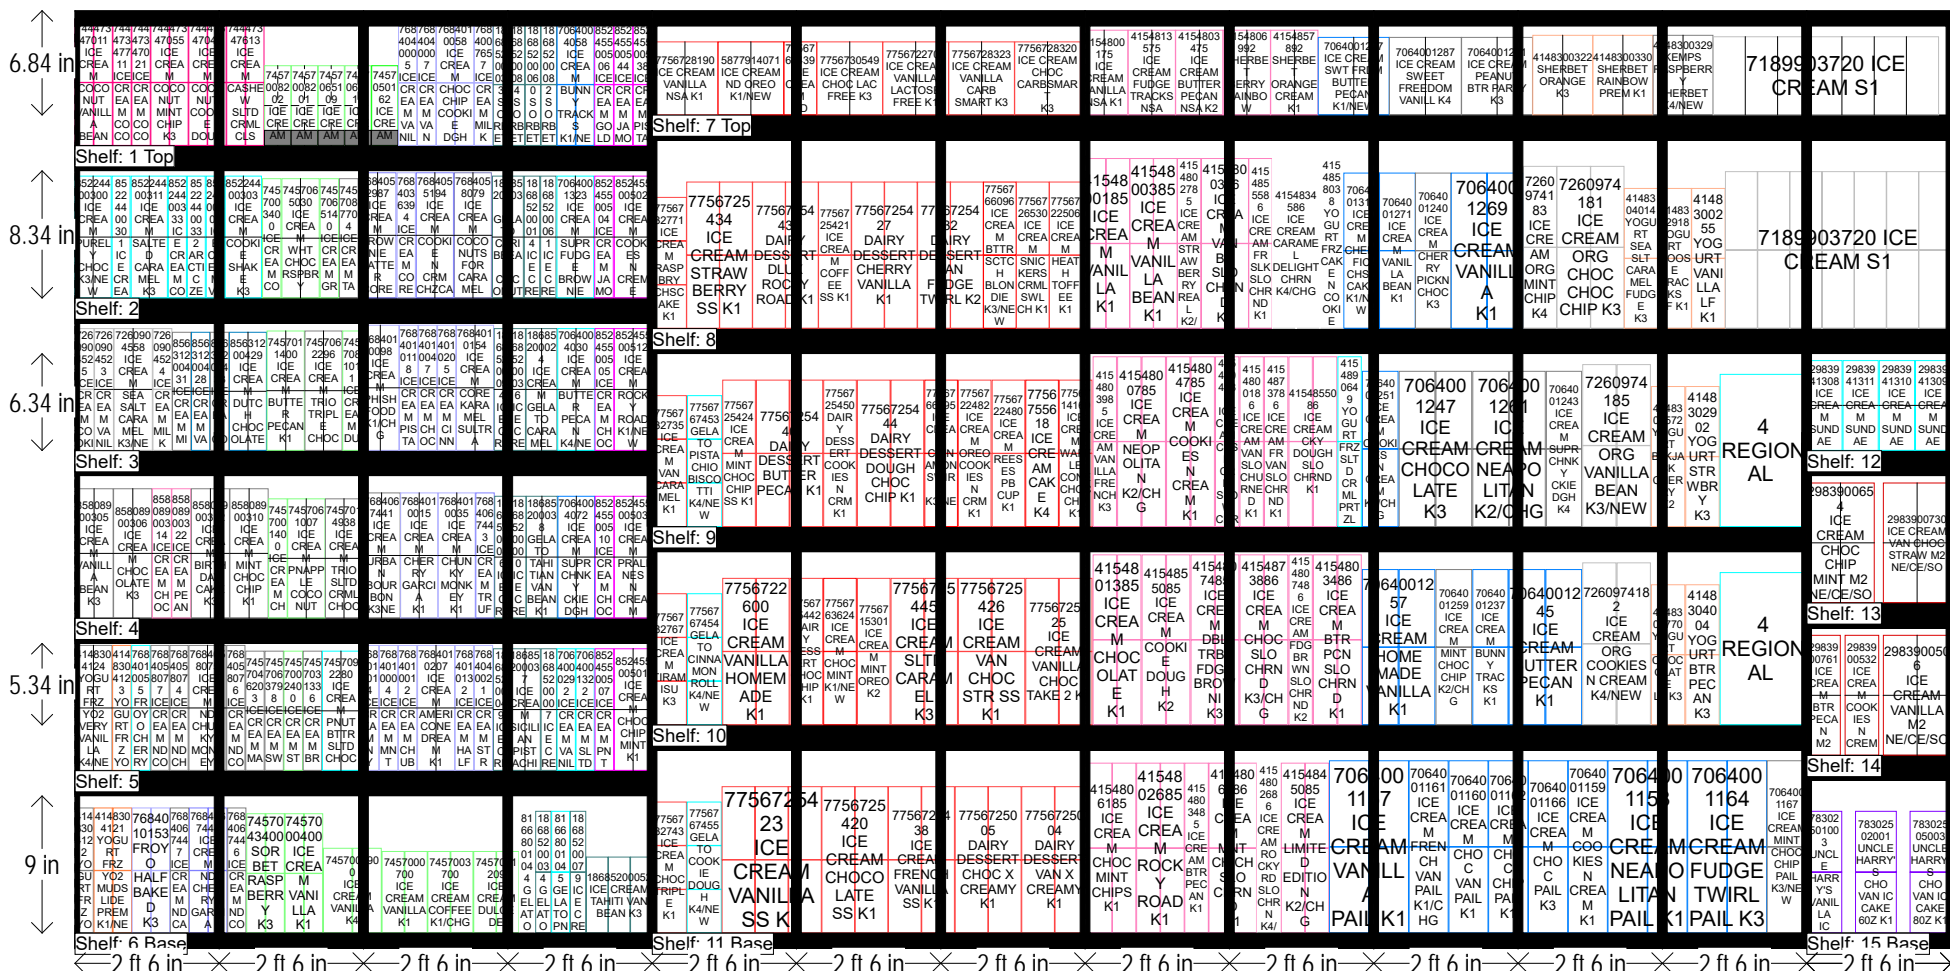

ICE CREAM -13 DOORS

HQ DeCA Planogram

CLASS 4 STORES - NE/CE/SO REGIONS

Left-right HQ DeCA/MBU PLANOGRAM APPROVED BY JAMES TAYLOR/IVEENA HENDERSON.

19JULY 2017 ITEM POSITIONS MUST NOT CHANGE AT ANYTIME. LOCAL AND REGIONAL PRODUCT IS NOT TO EXCEED SPACE ALLOCATED ON POG

Ice Cream K4
East 13dr Blue
Bell.psa