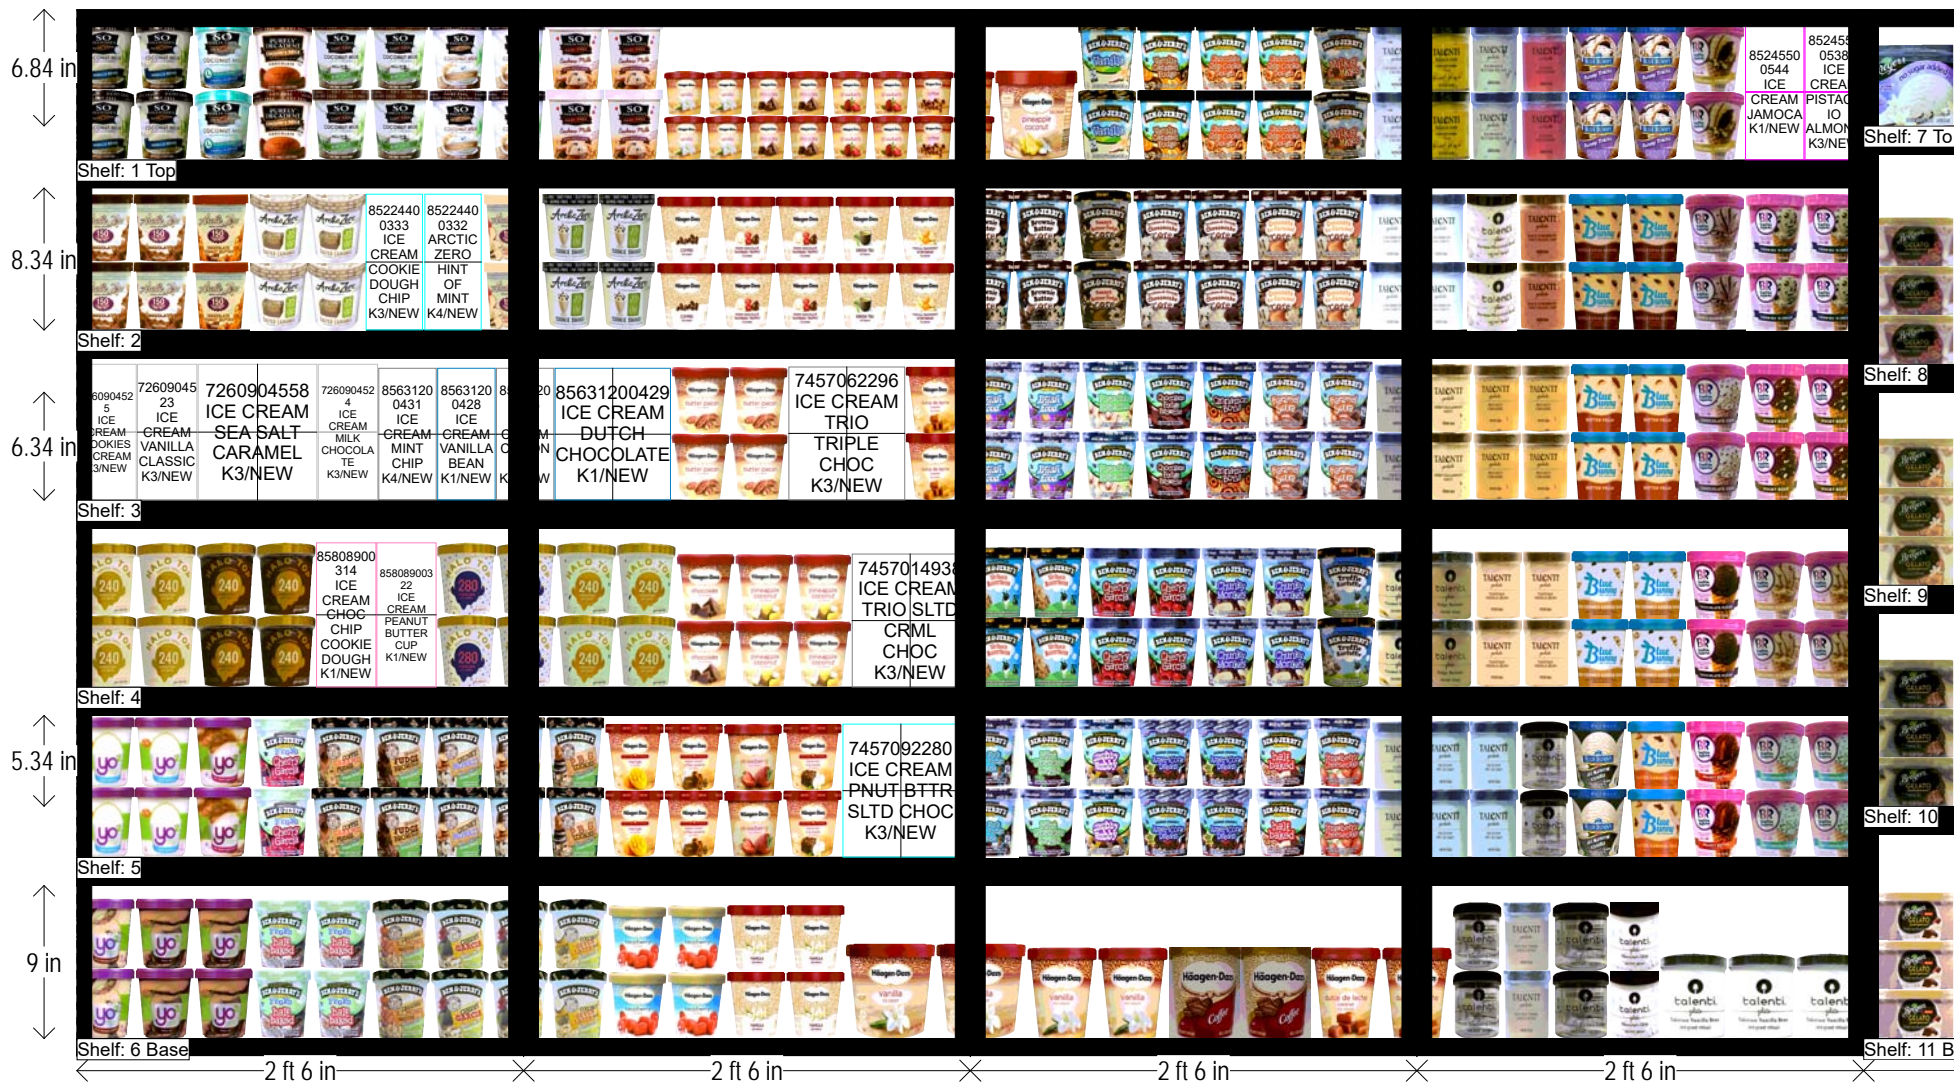

# ICE CREAM -13 DOORS

HQ DeCA Planogram

CLASS 4 STORES - NE/CE/SO REGIONS

Left-right	HQ DeCA/MBU PLANOGRAM APPROVED BY JAMES TAYLOR/IVEENA HENDERSON.
19JULY 2017	ITEM POSTIONS MUST NOT CHANGE AT ANYTIME. LOCAL AND REGIONAL PRODUCT IS NOT TO EXCEED SPACE ALLOCATED ON POG
Ice Cream K4 East 13dr Blue Bell.psa	

# ICE CREAM -13 DOORS

HQ DeCA Planogram

CLASS 4 STORES - NE/CE/SO REGIONS

Left-right

HQ DeCA/MBU PLANOGRAM APPROVED BY JAMES TAYLOR/IVEENA HENDERSON.

19JULY 2017

ITEM POSTIONS MUST NOT CHANGE AT ANYTIME. LOCAL AND REGIONAL PRODUCT IS NOT TO EXCEED SPACE ALLOCATED ON POG