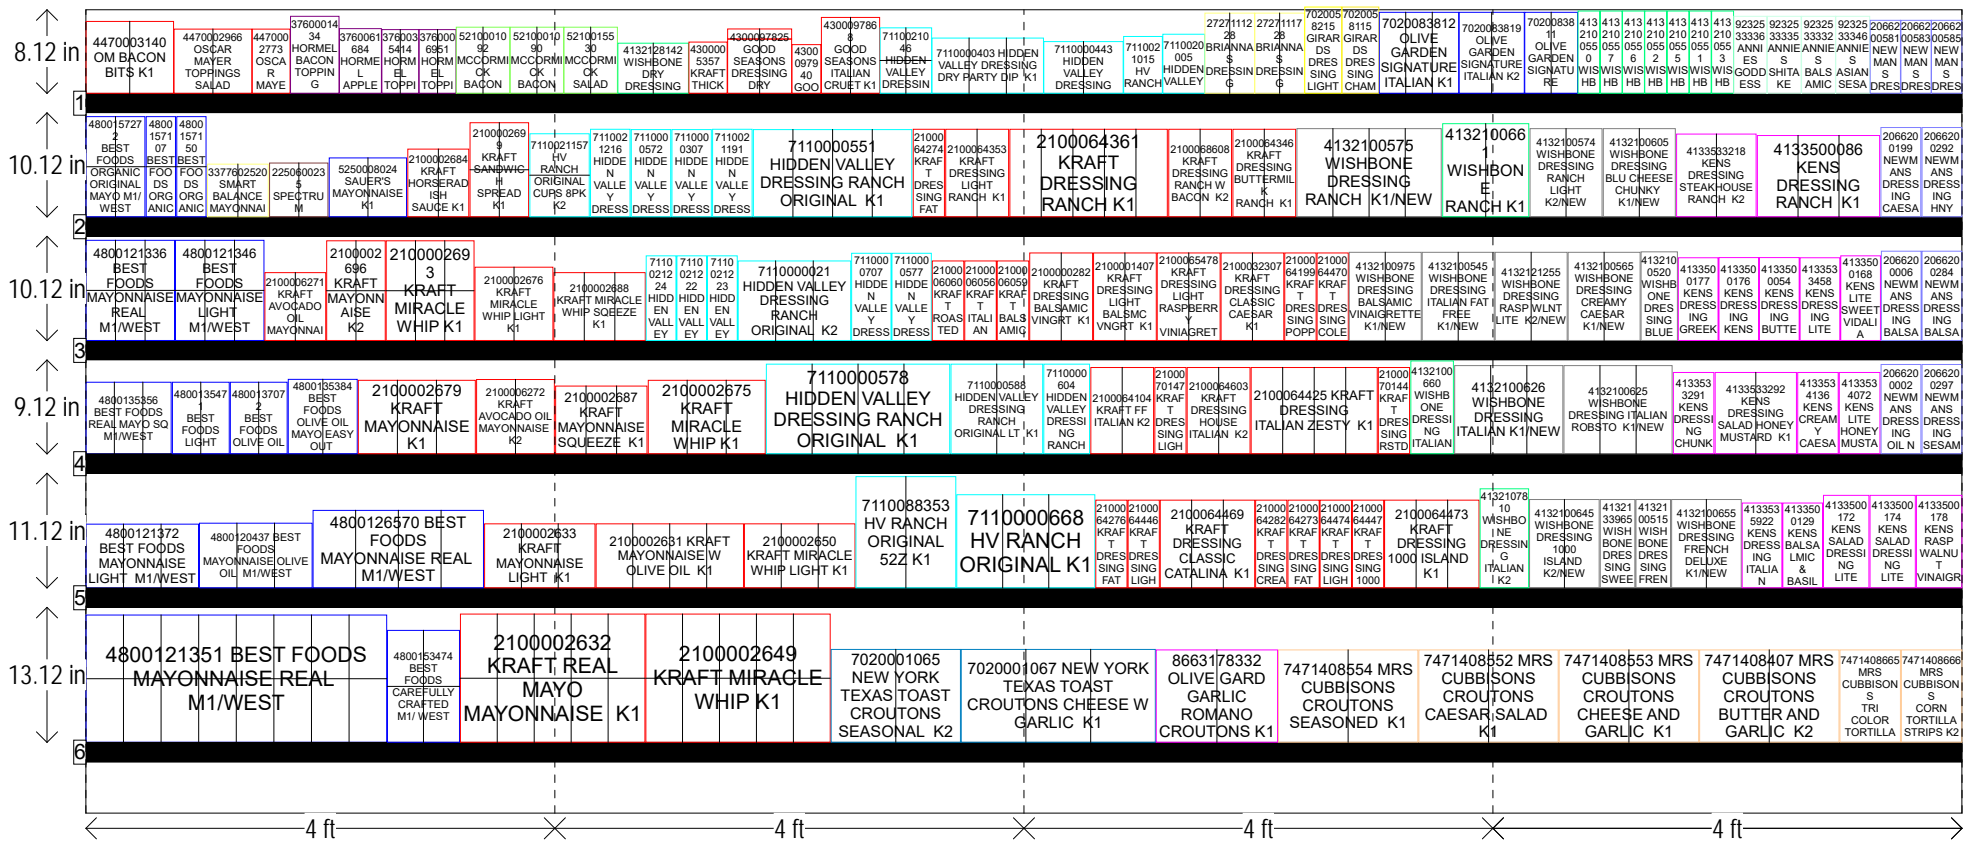

LIQUID/DRY/SALAD DRESSINGS/MAYO/CROUTONS 16 FT SECTION

HQ DeCA PLANOGRAM - NW / SW MARKETING AREA

CLASS 2

UPK CHANGE ON 2066200583, 2066200585, 2066200581, 2066200584, 2066200580

Left-right HQ DeCA/MBU PLANOGRAM APPROVED BY BUSINESS MANAGER BARBARA MERRIWEATHER, MERCHANDISE SPECIALIST ALEX WALDON

4 MAY 2017 FACINGS MAY BE ADJUSTED TO ACCOMMODATE LOCAL AND REGIONAL ITEMS (END OF FLOW). FACINGS MAY BE ADJUSTED TO MEET CUSTOMER DEMAND - CAO MUST BE INVOLVED IN THE PROCESS ALONG WITH STORE MANAGEMENT APPROVAL. ITEM POSITIONS MUST NOT BE CHANGED AT ANY TIME.

Dressing-Salad
16 K2-
WEST.psa