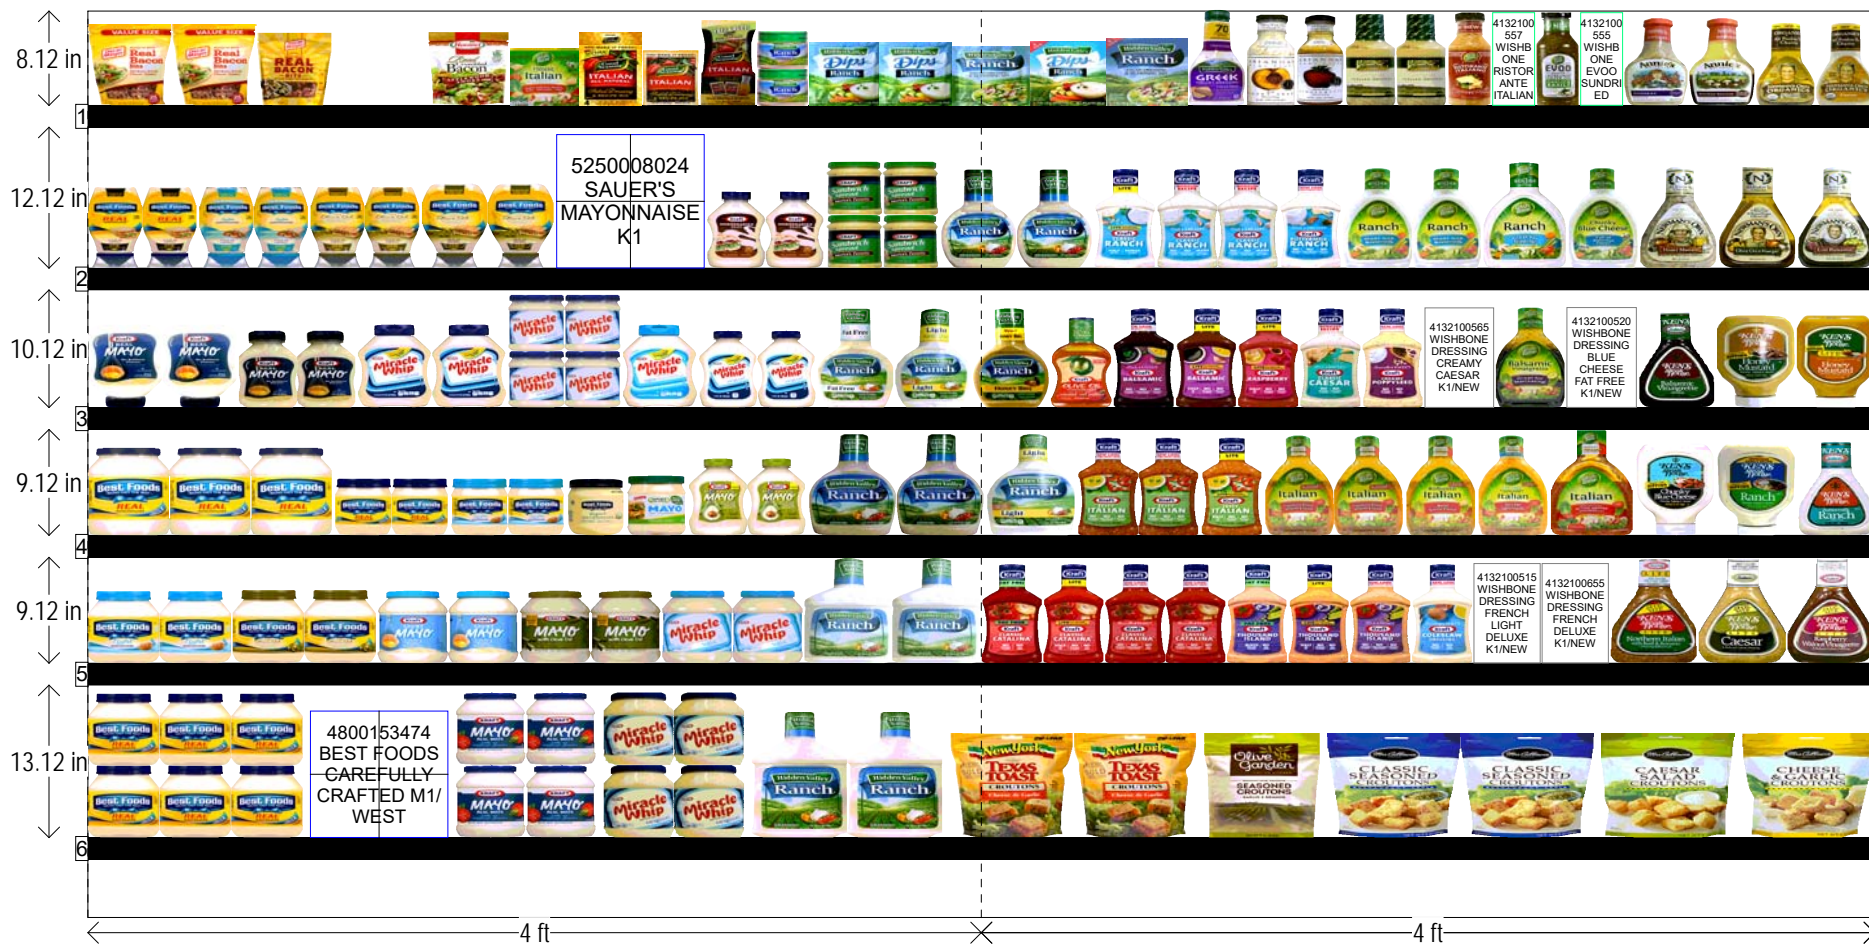

# LIQUID/DRY/SALAD DRESSINGS/MAYO/CROUTONS 8 FT SECTION

HQ DeCA PLANOGRAM - NW / SW MARKETING AREA

CLASS 1

UPK CHANGE ON 2066200583, 2066200585, 2066200581, 2066200584, 2066200580

Left-right	HQ DeCA/MBU PLANOGRAM APPROVED BY BUSINESS MANAGER BARBARA MERRIWEATHER, MERCHANISE SPECIALIST ALEX WALDON
4 MAY 2017	FACINGS MAY BE ADJUSTED TO ACCOMMODATE LOCAL AND REGIONAL ITEMS (END OF FLOW). FACINGS MAY BE ADJUSTED TO MEET CUSTOMER DEMAND - CAO MUST BE INVOLVED IN THE PROCESS ALONG WITH STORE MANAGEMENT APPROVAL. ITEM POSITIONS MUST NOT BE CHANGED AT ANY TIME.
Dressing-Salad 8 K1-WEST.psa	

# LIQUID/DRY/SALAD DRESSINGS/MAYO/CROUTONS 8 FT SECTION