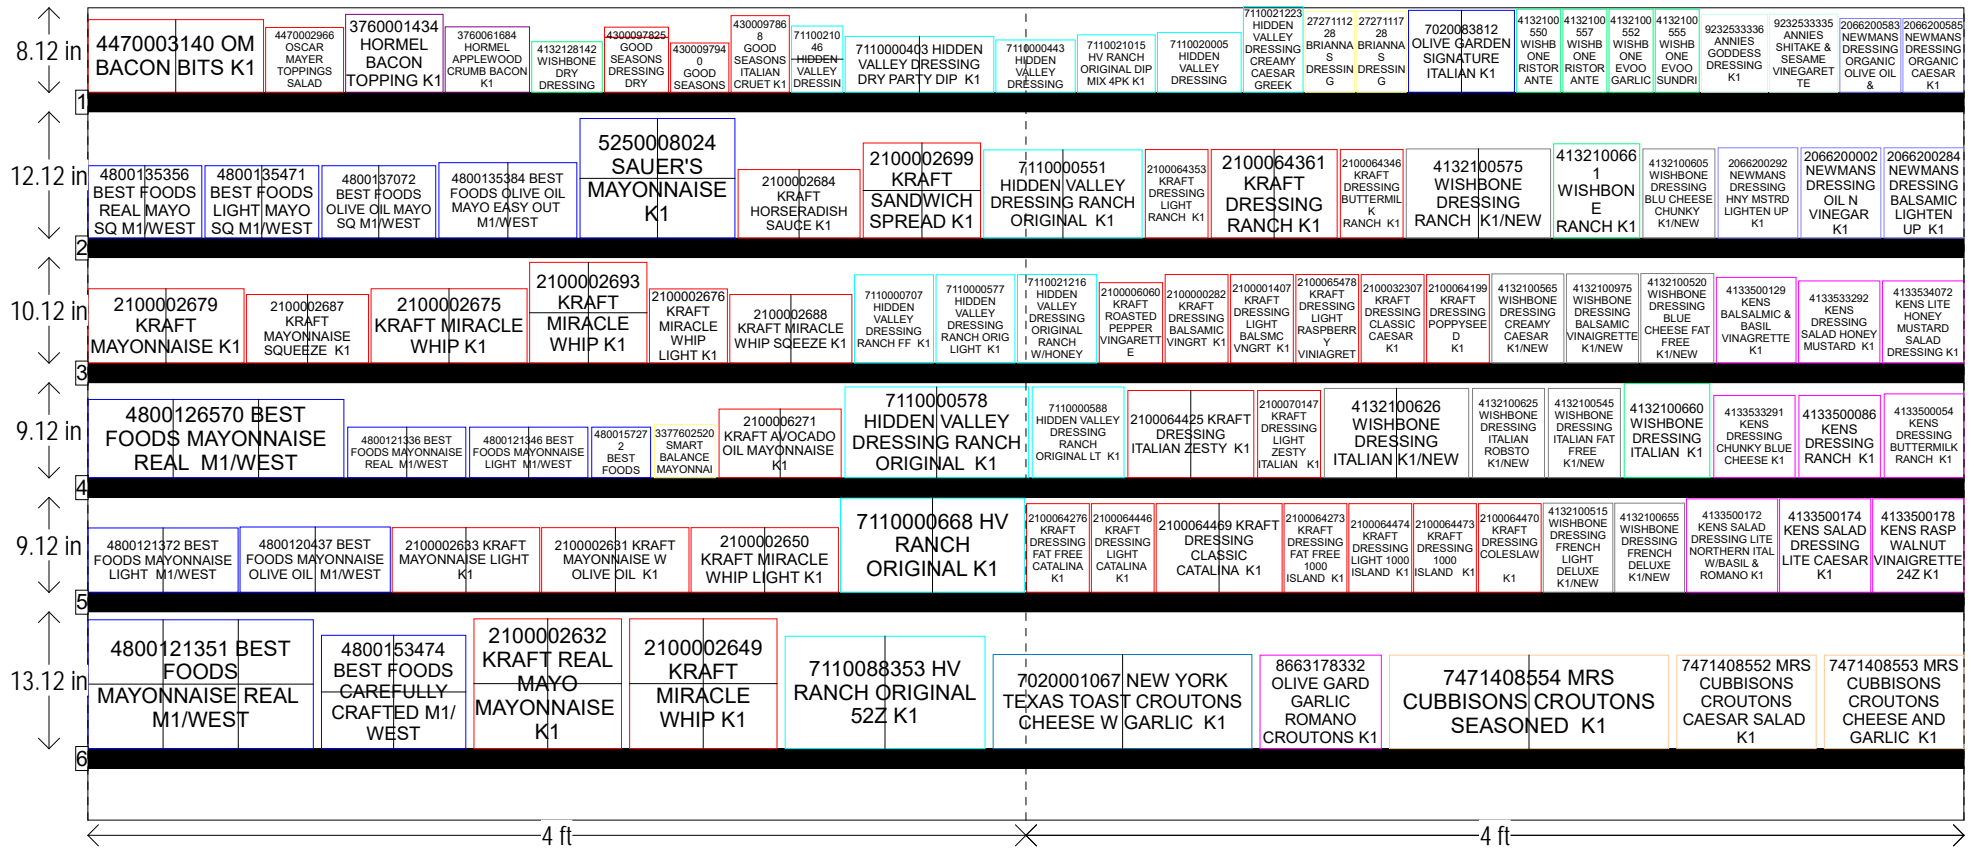

LIQUID/DRY/SALAD DRESSINGS/MAYO/CROUTONS 8 FT SECTION

HQ DeCA PLANOGRAM - NW / SW MARKETING AREA

CLASS 1

UPK CHANGE ON 2066200583, 2066200585, 2066200581, 2066200584, 2066200580

Left-right	HQ DeCA/MBU PLANOGRAM APPROVED BY BUSINESS MANAGER BARBARA MERRIWEATHER, MERCHANISE SPECIALIST ALEX WALDON
4 MAY 2017	FACINGS MAY BE ADJUSTED TO ACCOMMODATE LOCAL AND REGIONAL ITEMS (END OF FLOW). FACINGS MAY BE ADJUSTED TO MEET CUSTOMER DEMAND - CAO MUST BE INVOLVED IN THE PROCESS ALONG WITH STORE MANAGEMENT APPROVAL. ITEM POSITIONS MUST NOT BE CHANGED AT ANY TIME.
Dressing-Salad 8 K1-WEST.psa