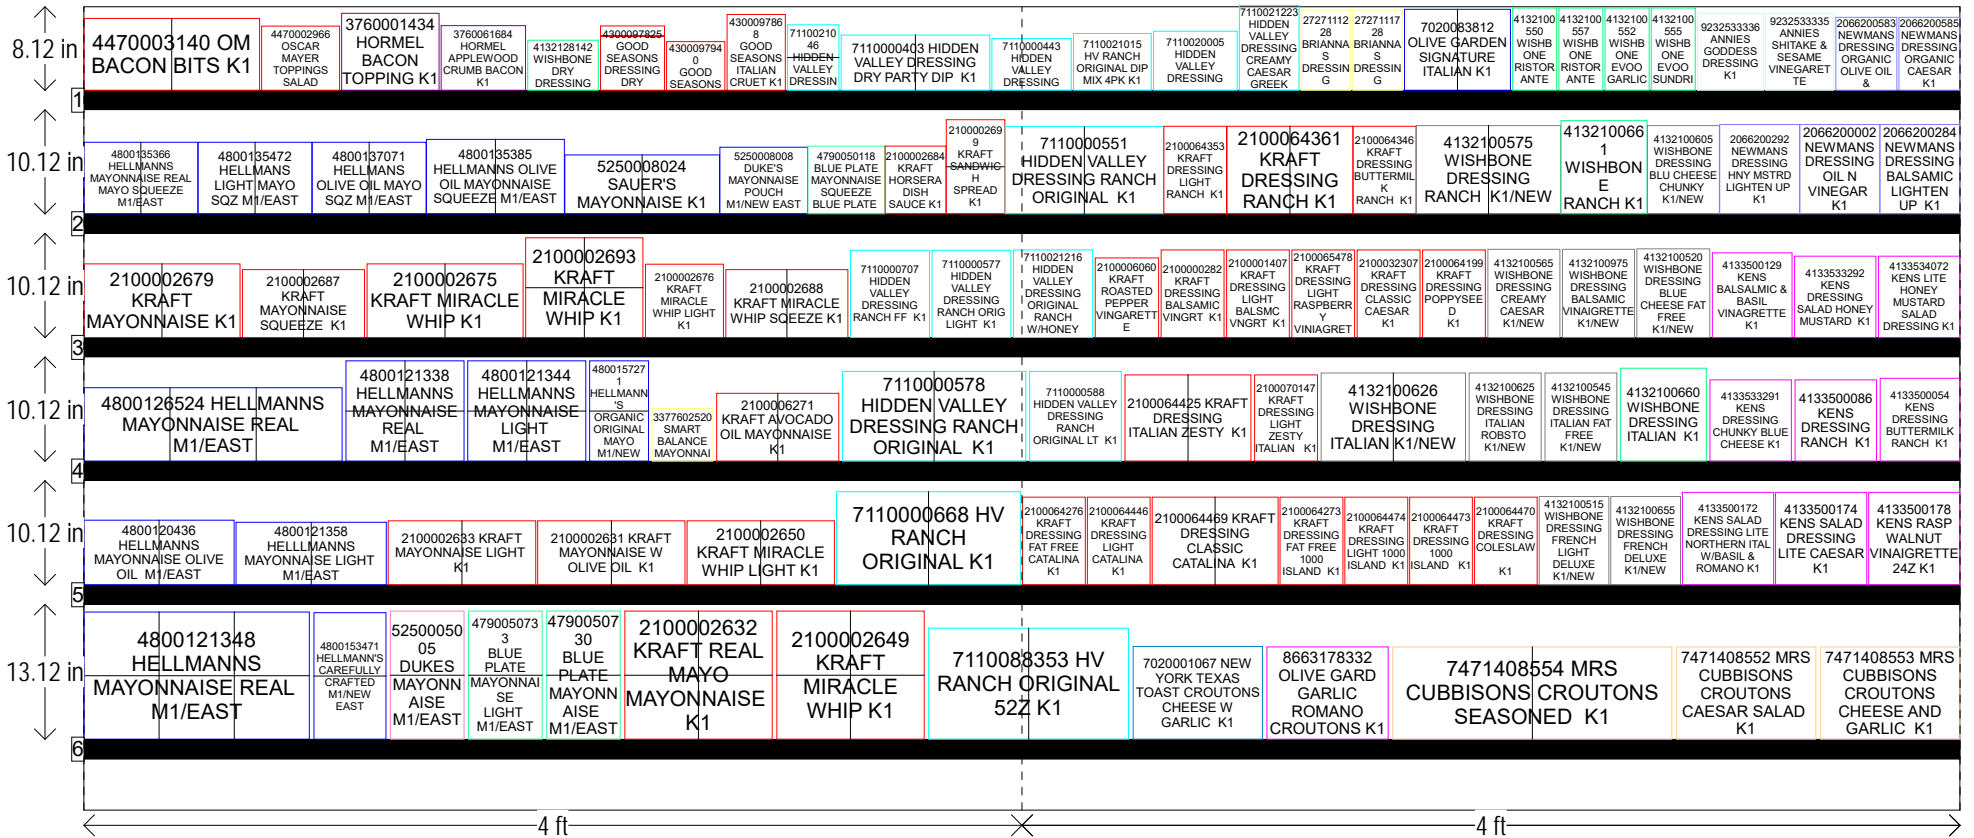

LIQUID/DRY/SALAD DRESSINGS/MAYO/CROUTONS 8 FT SECTION

HQ DeCA PLANOGRAM - NE / CN / SO / MW MARKETING AREA

CLASS 1

UPK CHANGE on 2066200583, 2066200585,
2066200581, 2066200584, 2066200580

Left-right	HQ DeCA/MBU PLANOGRAM APPROVED BY BUSINESS MANAGER BARBARA MERRIWEATHER, MERCHANDISE SPECIALIST ALEX WALDON
4 MAY 2017	FACINGS MAY BE ADJUSTED TO ACCOMMODATE LOCAL AND REGIONAL ITEMS (END OF FLOW). FACINGS MAY BE ADJUSTED TO MEET CUSTOMER DEMAND - CAO MUST BE INVOLVED IN THE PROCESS ALONG WITH STORE MANAGEMENT APPROVAL. ITEM POSITIONS MUST NOT BE CHANGED AT ANY TIME.
Dressing-Salad 8K-1-Ne-Ce-So.psa	

LIQUID/DRY/SALAD DRESSINGS/MAYO/CROUTONS 8 FT SECTION

HQ DeCA PLANOGRAM - NE / CN / SO / MW MARKETING AREA

CLASS 1

UPK CHANGE on 2066200583, 2066200585, 2066200581, 2066200584, 2066200580

Left-right	HQ DeCA/MBU PLANOGRAM APPROVED BY BUSINESS MANAGER BARBARA MERRIWEATHER, MERCHANISE SPECIALIST ALEX WALDON
4 MAY 2017	FACINGS MAY BE ADJUSTED TO ACCOMMODATE LOCAL AND REGIONAL ITEMS (END OF FLOW). FACINGS MAY BE ADJUSTED TO MEET CUSTOMER DEMAND - CAO MUST BE INVOLVED IN THE PROCESS ALONG WITH STORE MANAGEMENT APPROVAL. ITEM POSITIONS MUST NOT BE CHANGED AT ANY TIME.
Dressing-Salad 8K-1-Ne-Ce- So.psa	