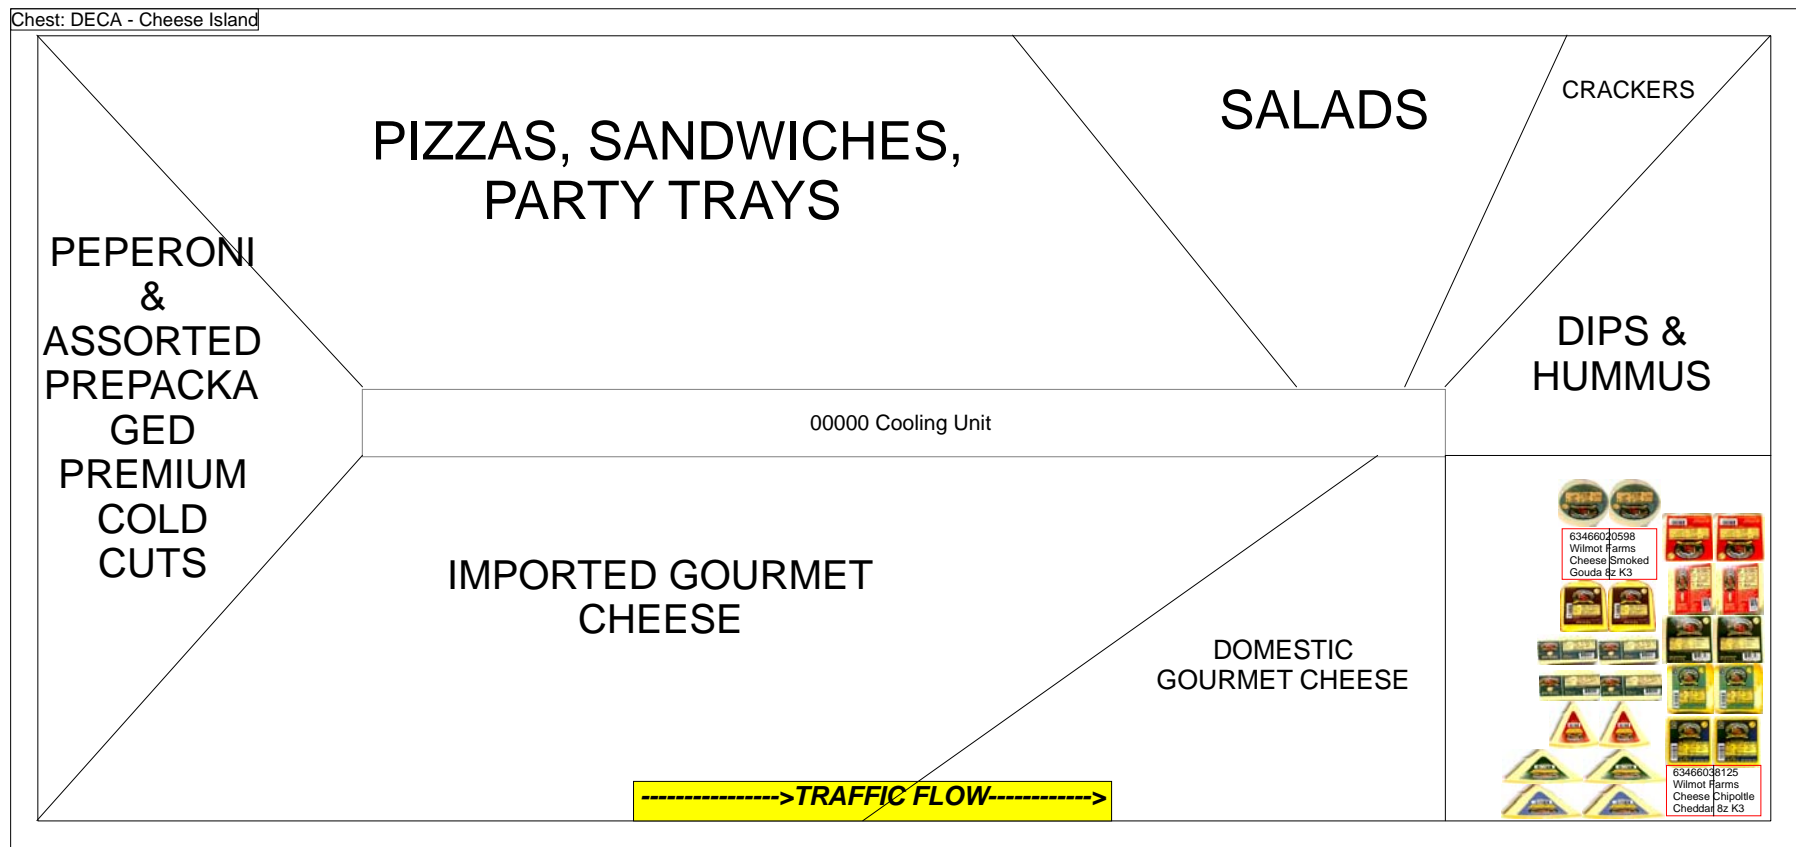

SPECIALTY CHEESE ISLAND 11 FT. SECTION

HQ DeCA PLANOGRAM

CLASS 3 / 4 / 5

Chest: DECA - Cheese Island

Left-right	HQ DeCA PLANOGRAM APPROVED BY CATEGORY DAVE LEFFERT
30 OCTOBER 2014	FACINGS MAY BE ADJUSTED TO ACCOMMODATE LOCAL AND REGIONAL ITEMS (END OF FLOW). FACINGS MAY BE ADJUSTED TO MEET CUSTOMER DEMAND - CAO MUST BE INVOLVED IN THE PROCESS ALONG WITH STORE MANAGEMENT APPROVAL. ITEM POSITIONS MUST NOT BE CHANGED AT ANY TIME.
Chill Cheese Specialty Island.psa	