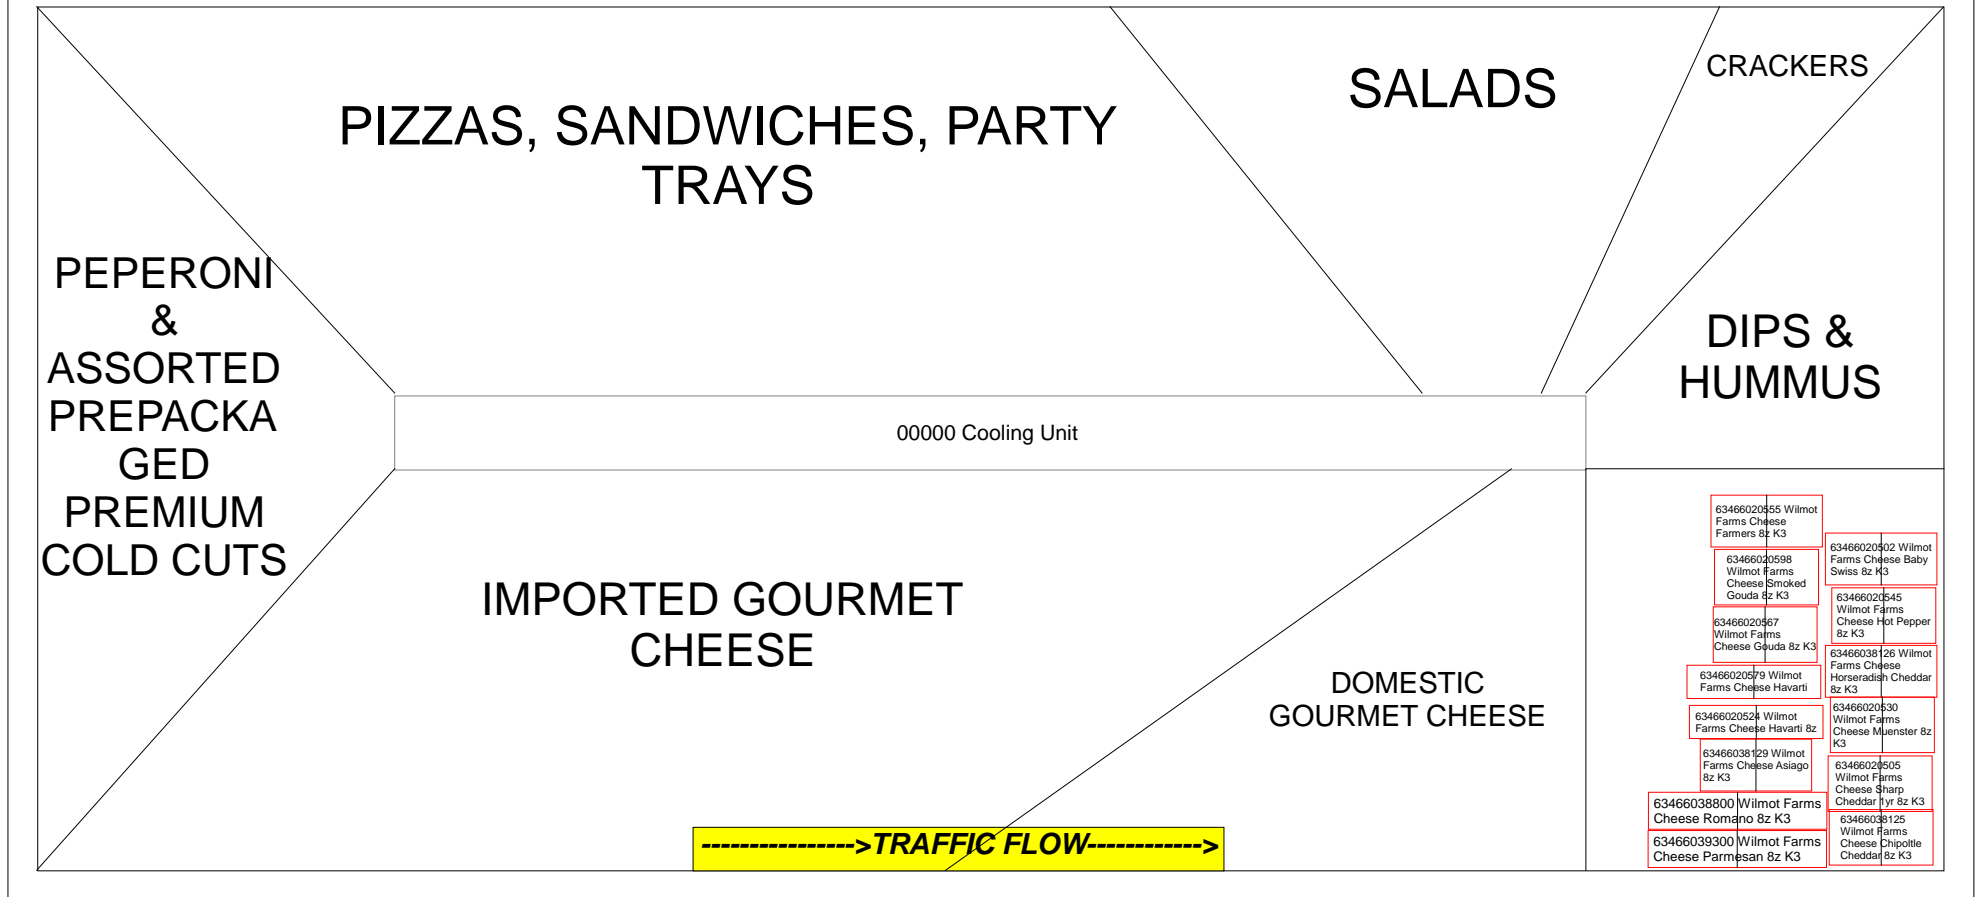

SPECIALTY CHEESE ISLAND 11 FT. SECTION

HQ DeCA PLANOGRAM

CLASS 3 / 4 / 5

Chest: DECA - Cheese Island

Left-right	HQ DeCA PLANOGRAM APPROVED BY CATEGORY DAVE LEFFERT
30 OCTOBER 2014	FACINGS MAY BE ADJUSTED TO ACCOMMODATE LOCAL AND REGIONAL ITEMS (END OF FLOW). FACINGS MAY BE ADJUSTED TO MEET CUSTOMER DEMAND - CAO MUST BE INVOLVED IN THE PROCESS ALONG WITH STORE MANAGEMENT APPROVAL. ITEM POSITIONS MUST NOT BE CHANGED AT ANY TIME.
Chill Cheese Specialty Island.psa	